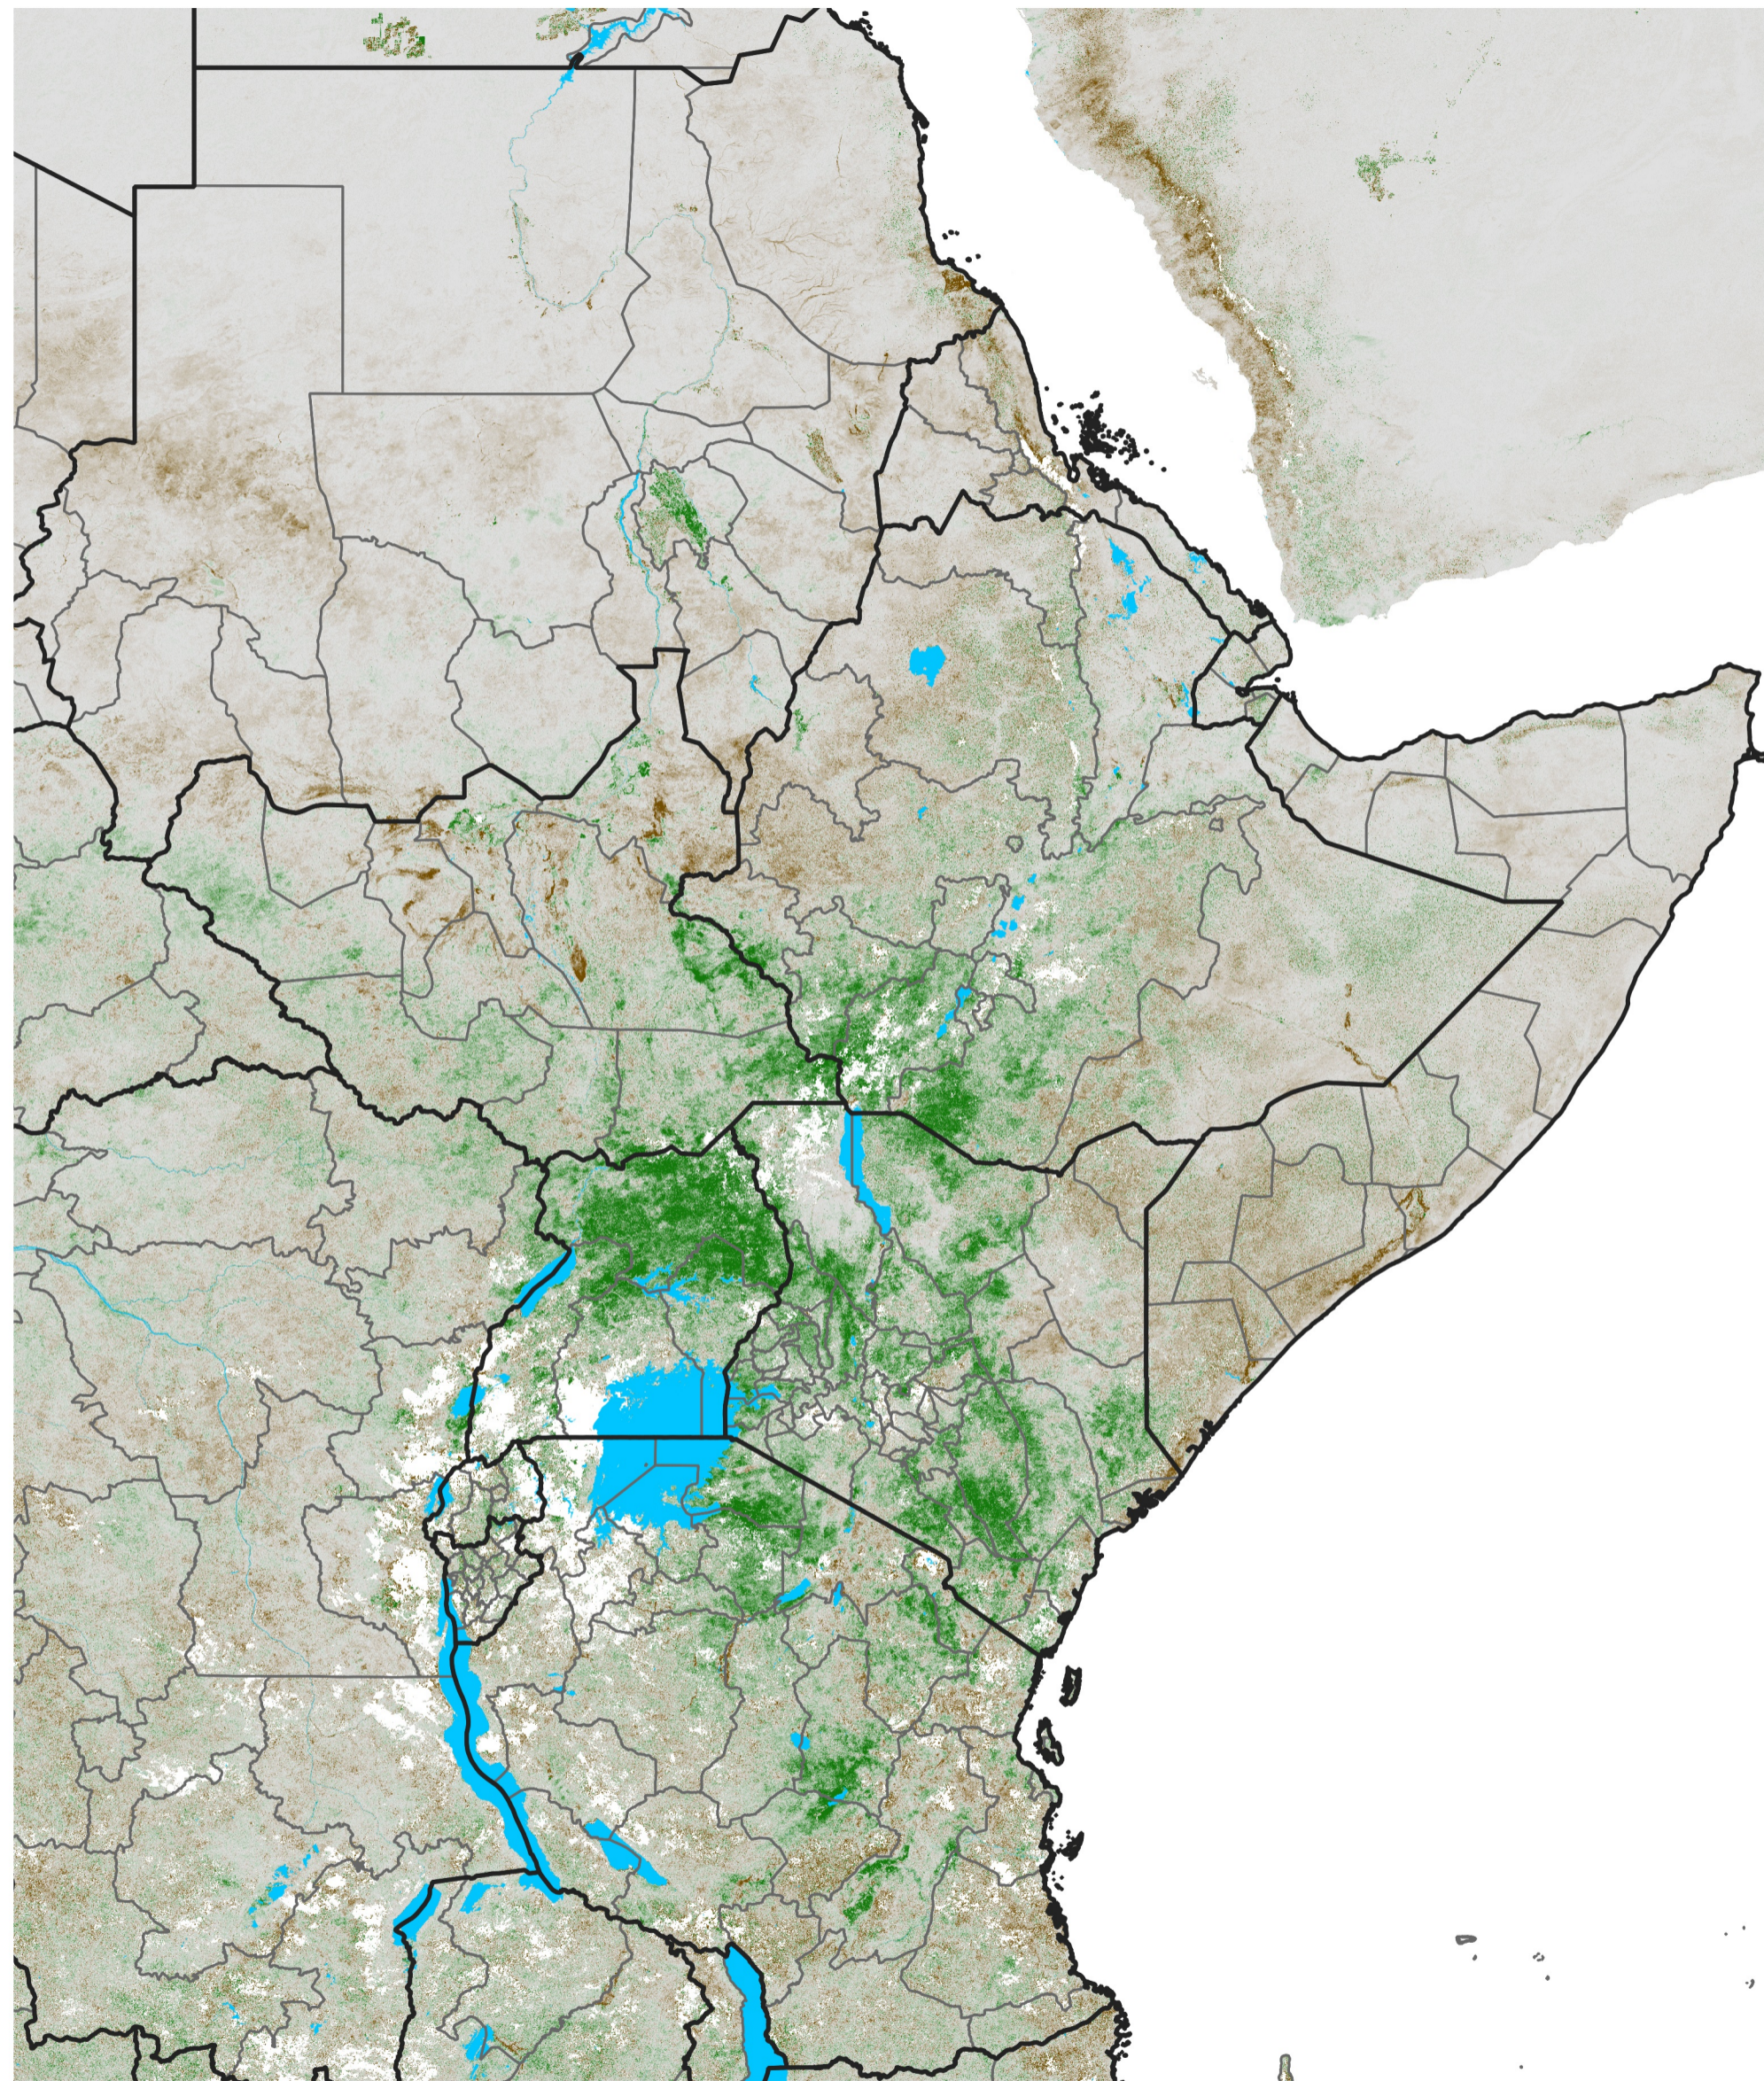

# East Africa NDVI Difference

2026 minus 2025

Period 07 / March 01 - 10, 2026

## NDVI Difference

< -0.3   -0.2   -0.1   -0.05   0.05   0.1   0.2   >0.3

Negative

No Difference

Positive