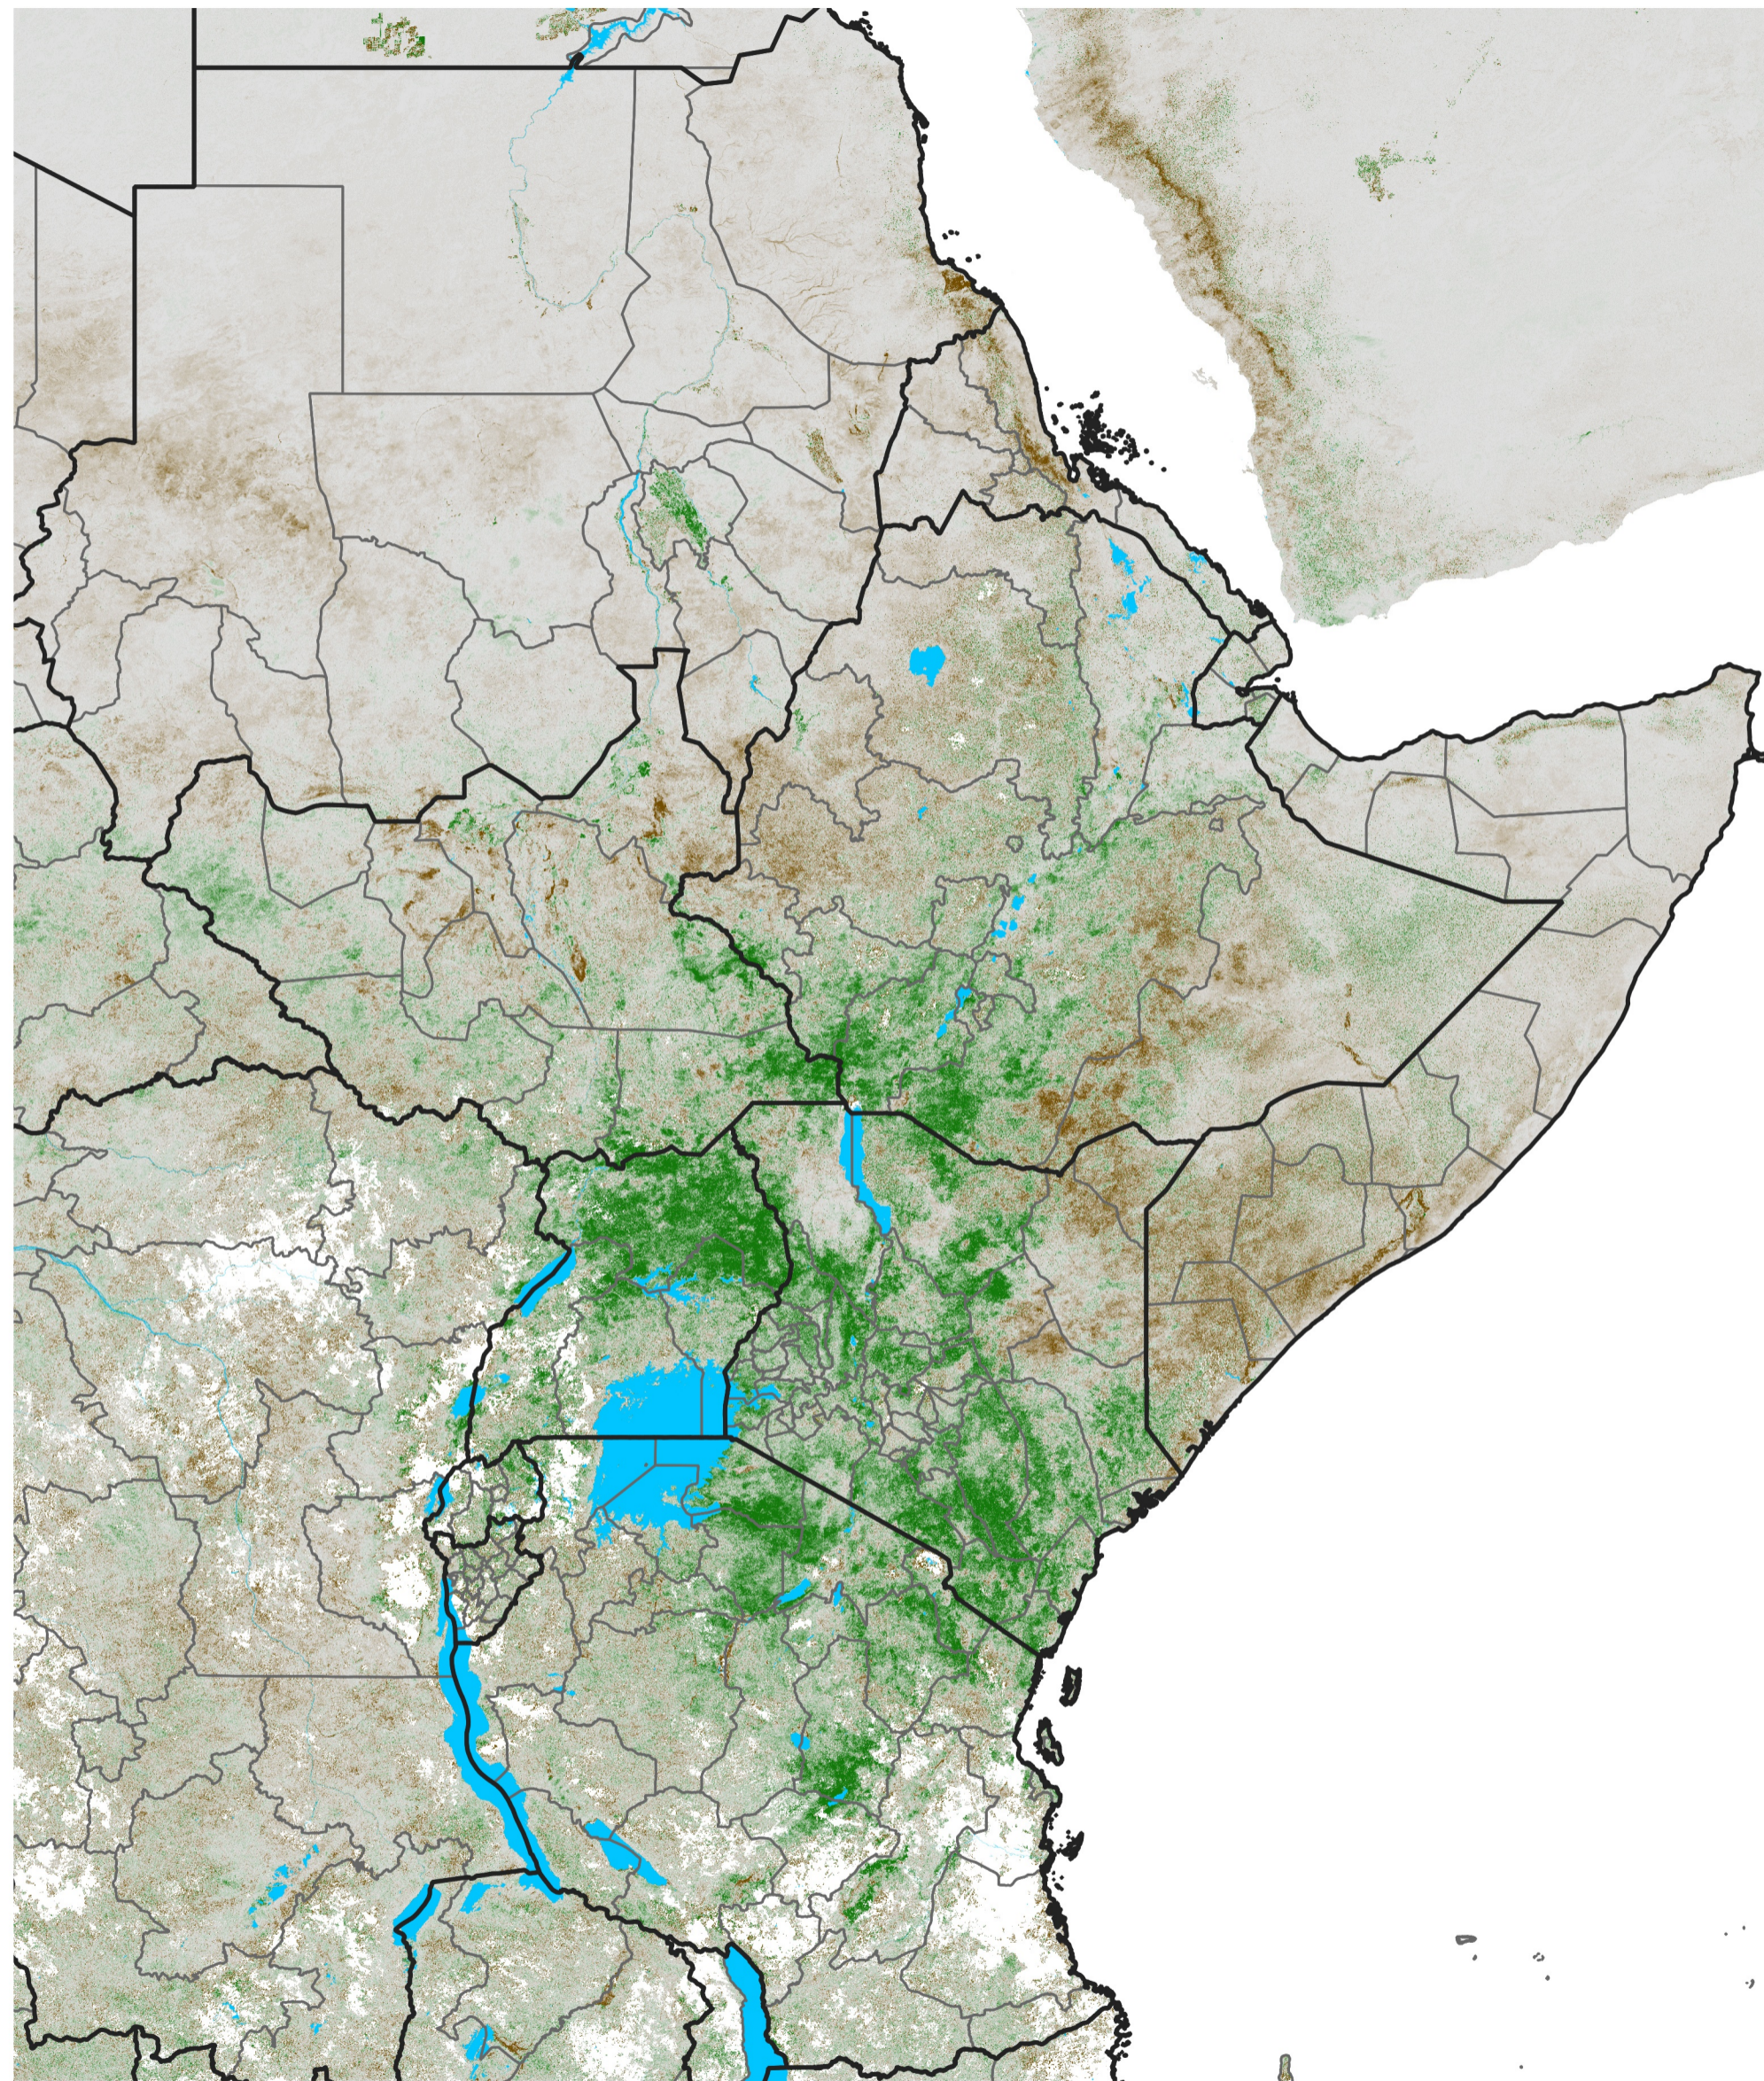

East Africa NDVI Difference

2026 minus 2025

Period 08 / March 11 - 20, 2026

NDVI Difference

< -0.3 -0.2 -0.1 -0.05 0.05 0.1 0.2 >0.3

Negative

No Difference

Positive