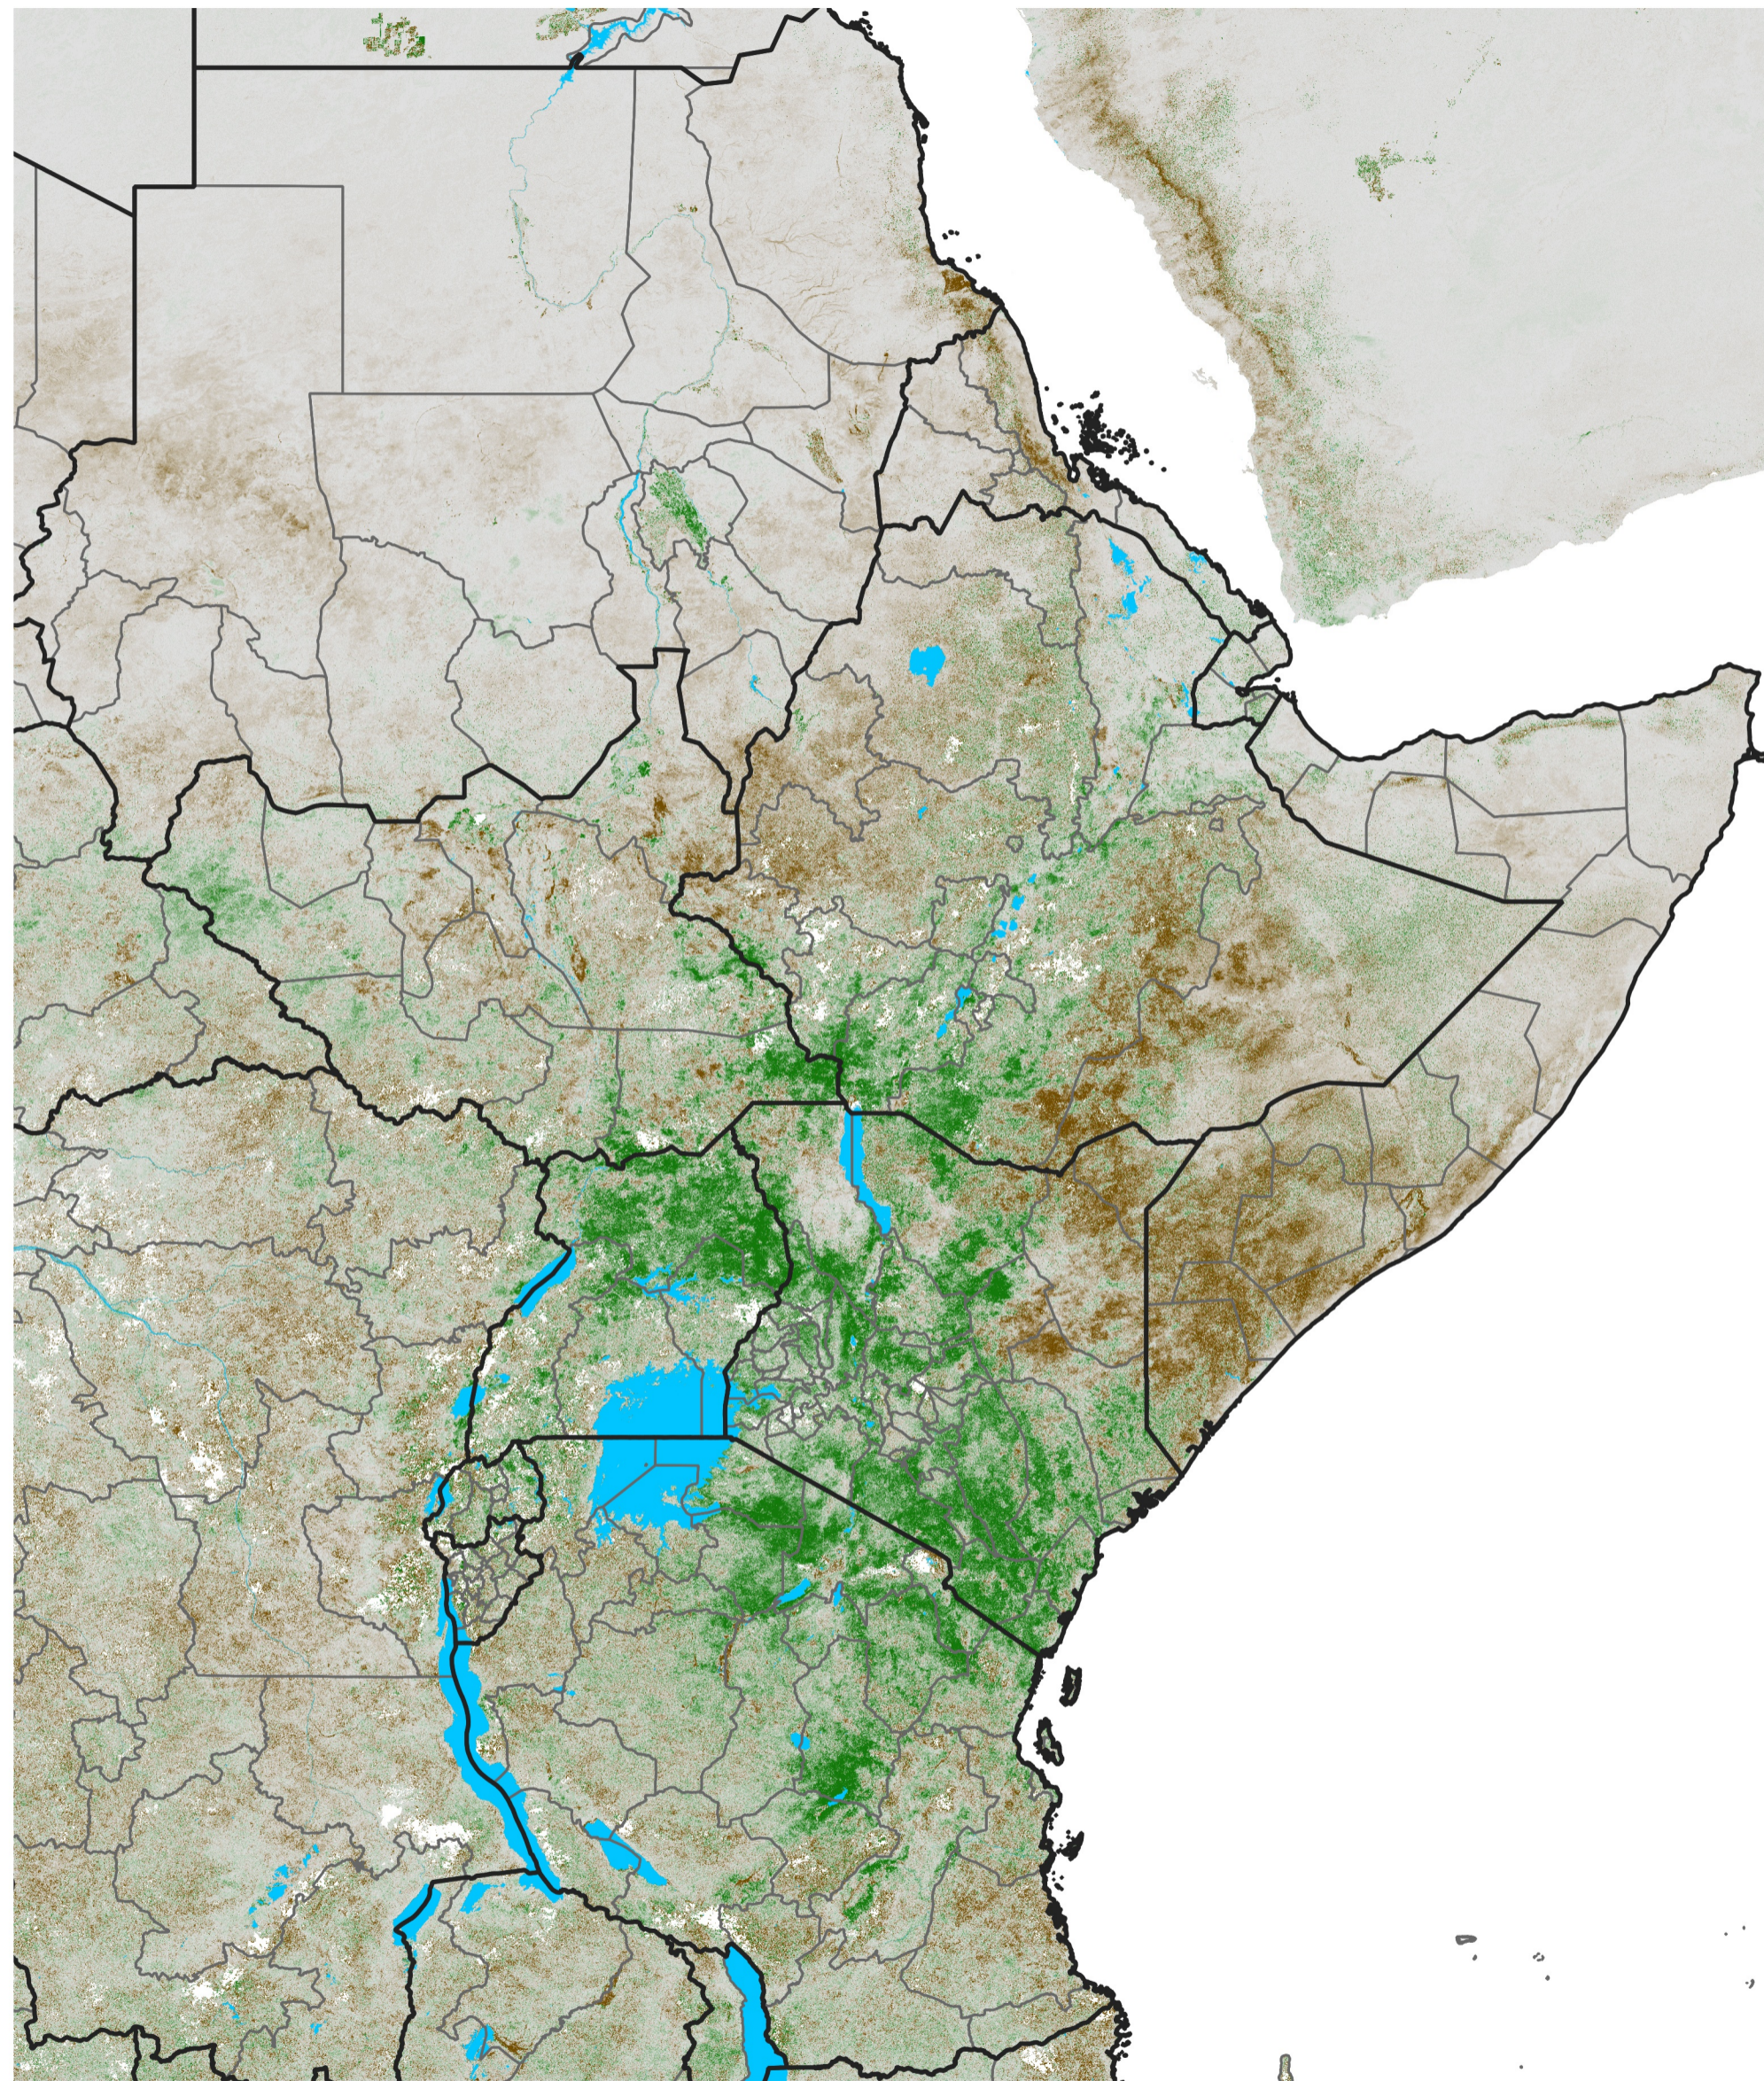

East Africa NDVI Difference

2026 minus 2025

Period 09 / March 21 - 31, 2026

NDVI Difference

< -0.3 -0.2 -0.1 -0.05 0.05 0.1 0.2 >0.3

Negative

No Difference

Positive