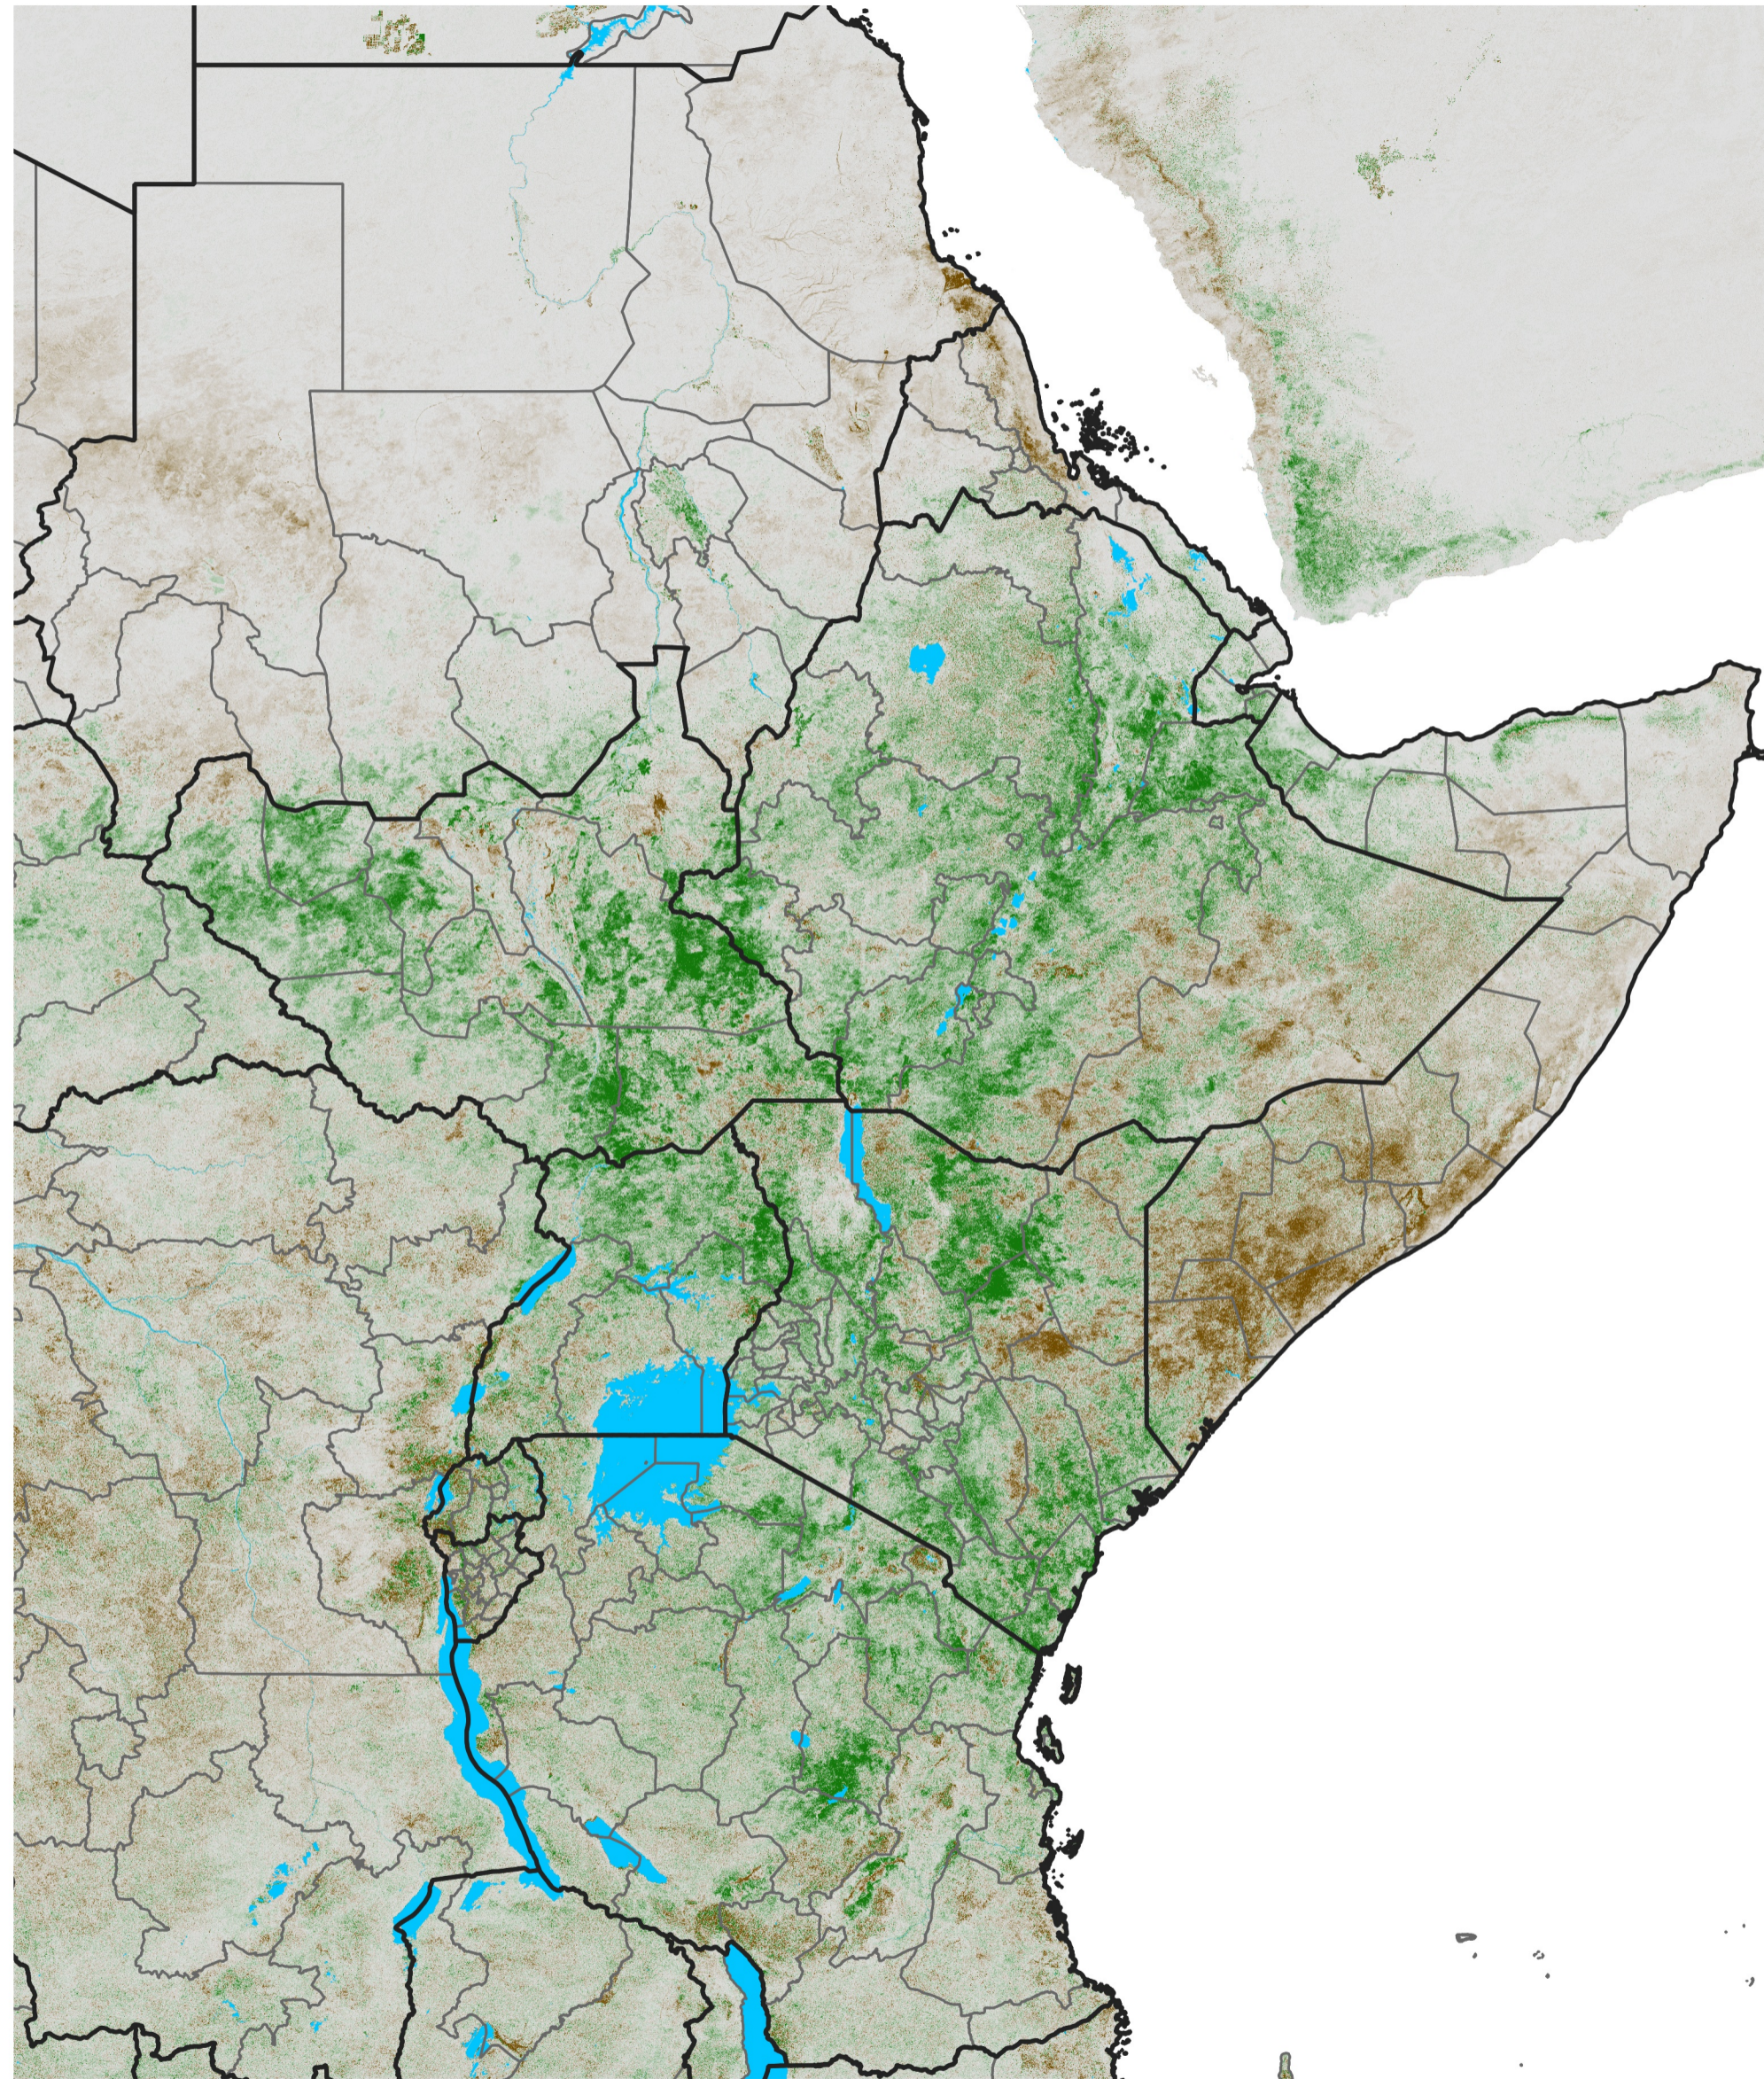

East Africa NDVI Difference

2026 minus 2025

Period 10 / April 01 - 10, 2026

NDVI Difference

< -0.3 -0.2 -0.1 -0.05 0.05 0.1 0.2 >0.3

Negative

No Difference

Positive