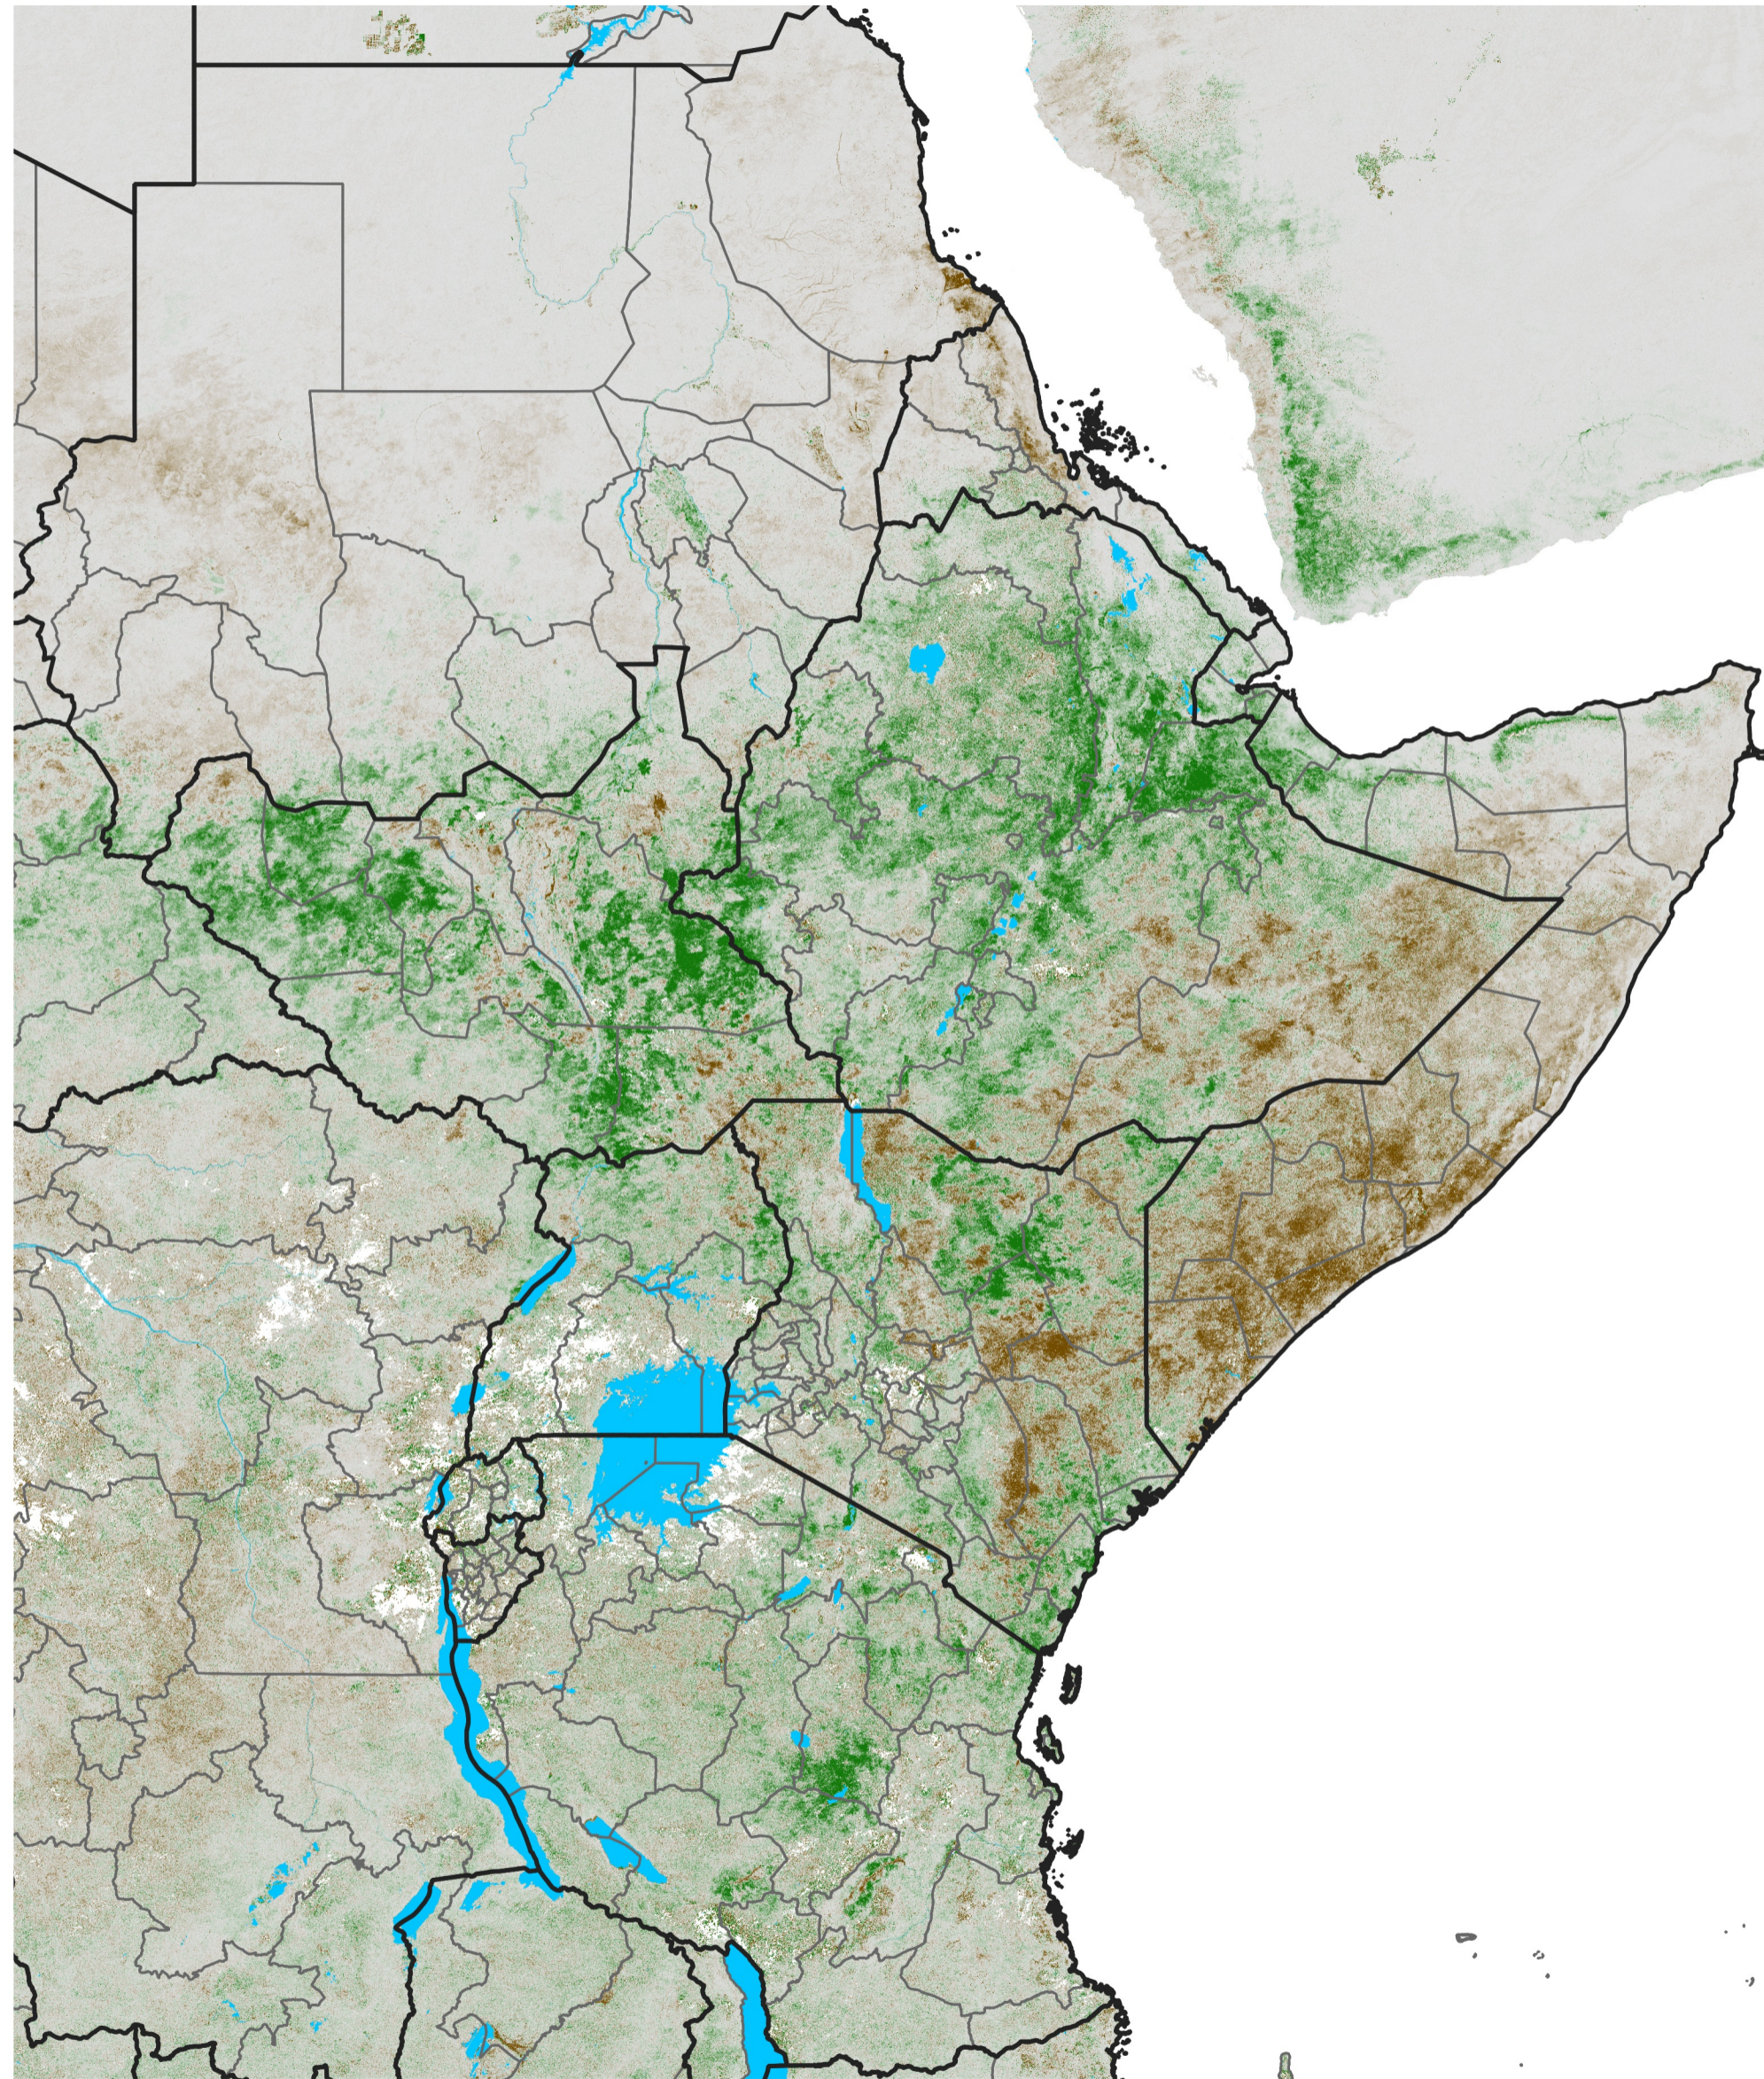

East Africa NDVI Difference

2026 minus 2025

Period 11 / April 11 - 20, 2026

NDVI Difference

< -0.3 -0.2 -0.1 -0.05 0.05 0.1 0.2 >0.3

Negative

No Difference

Positive