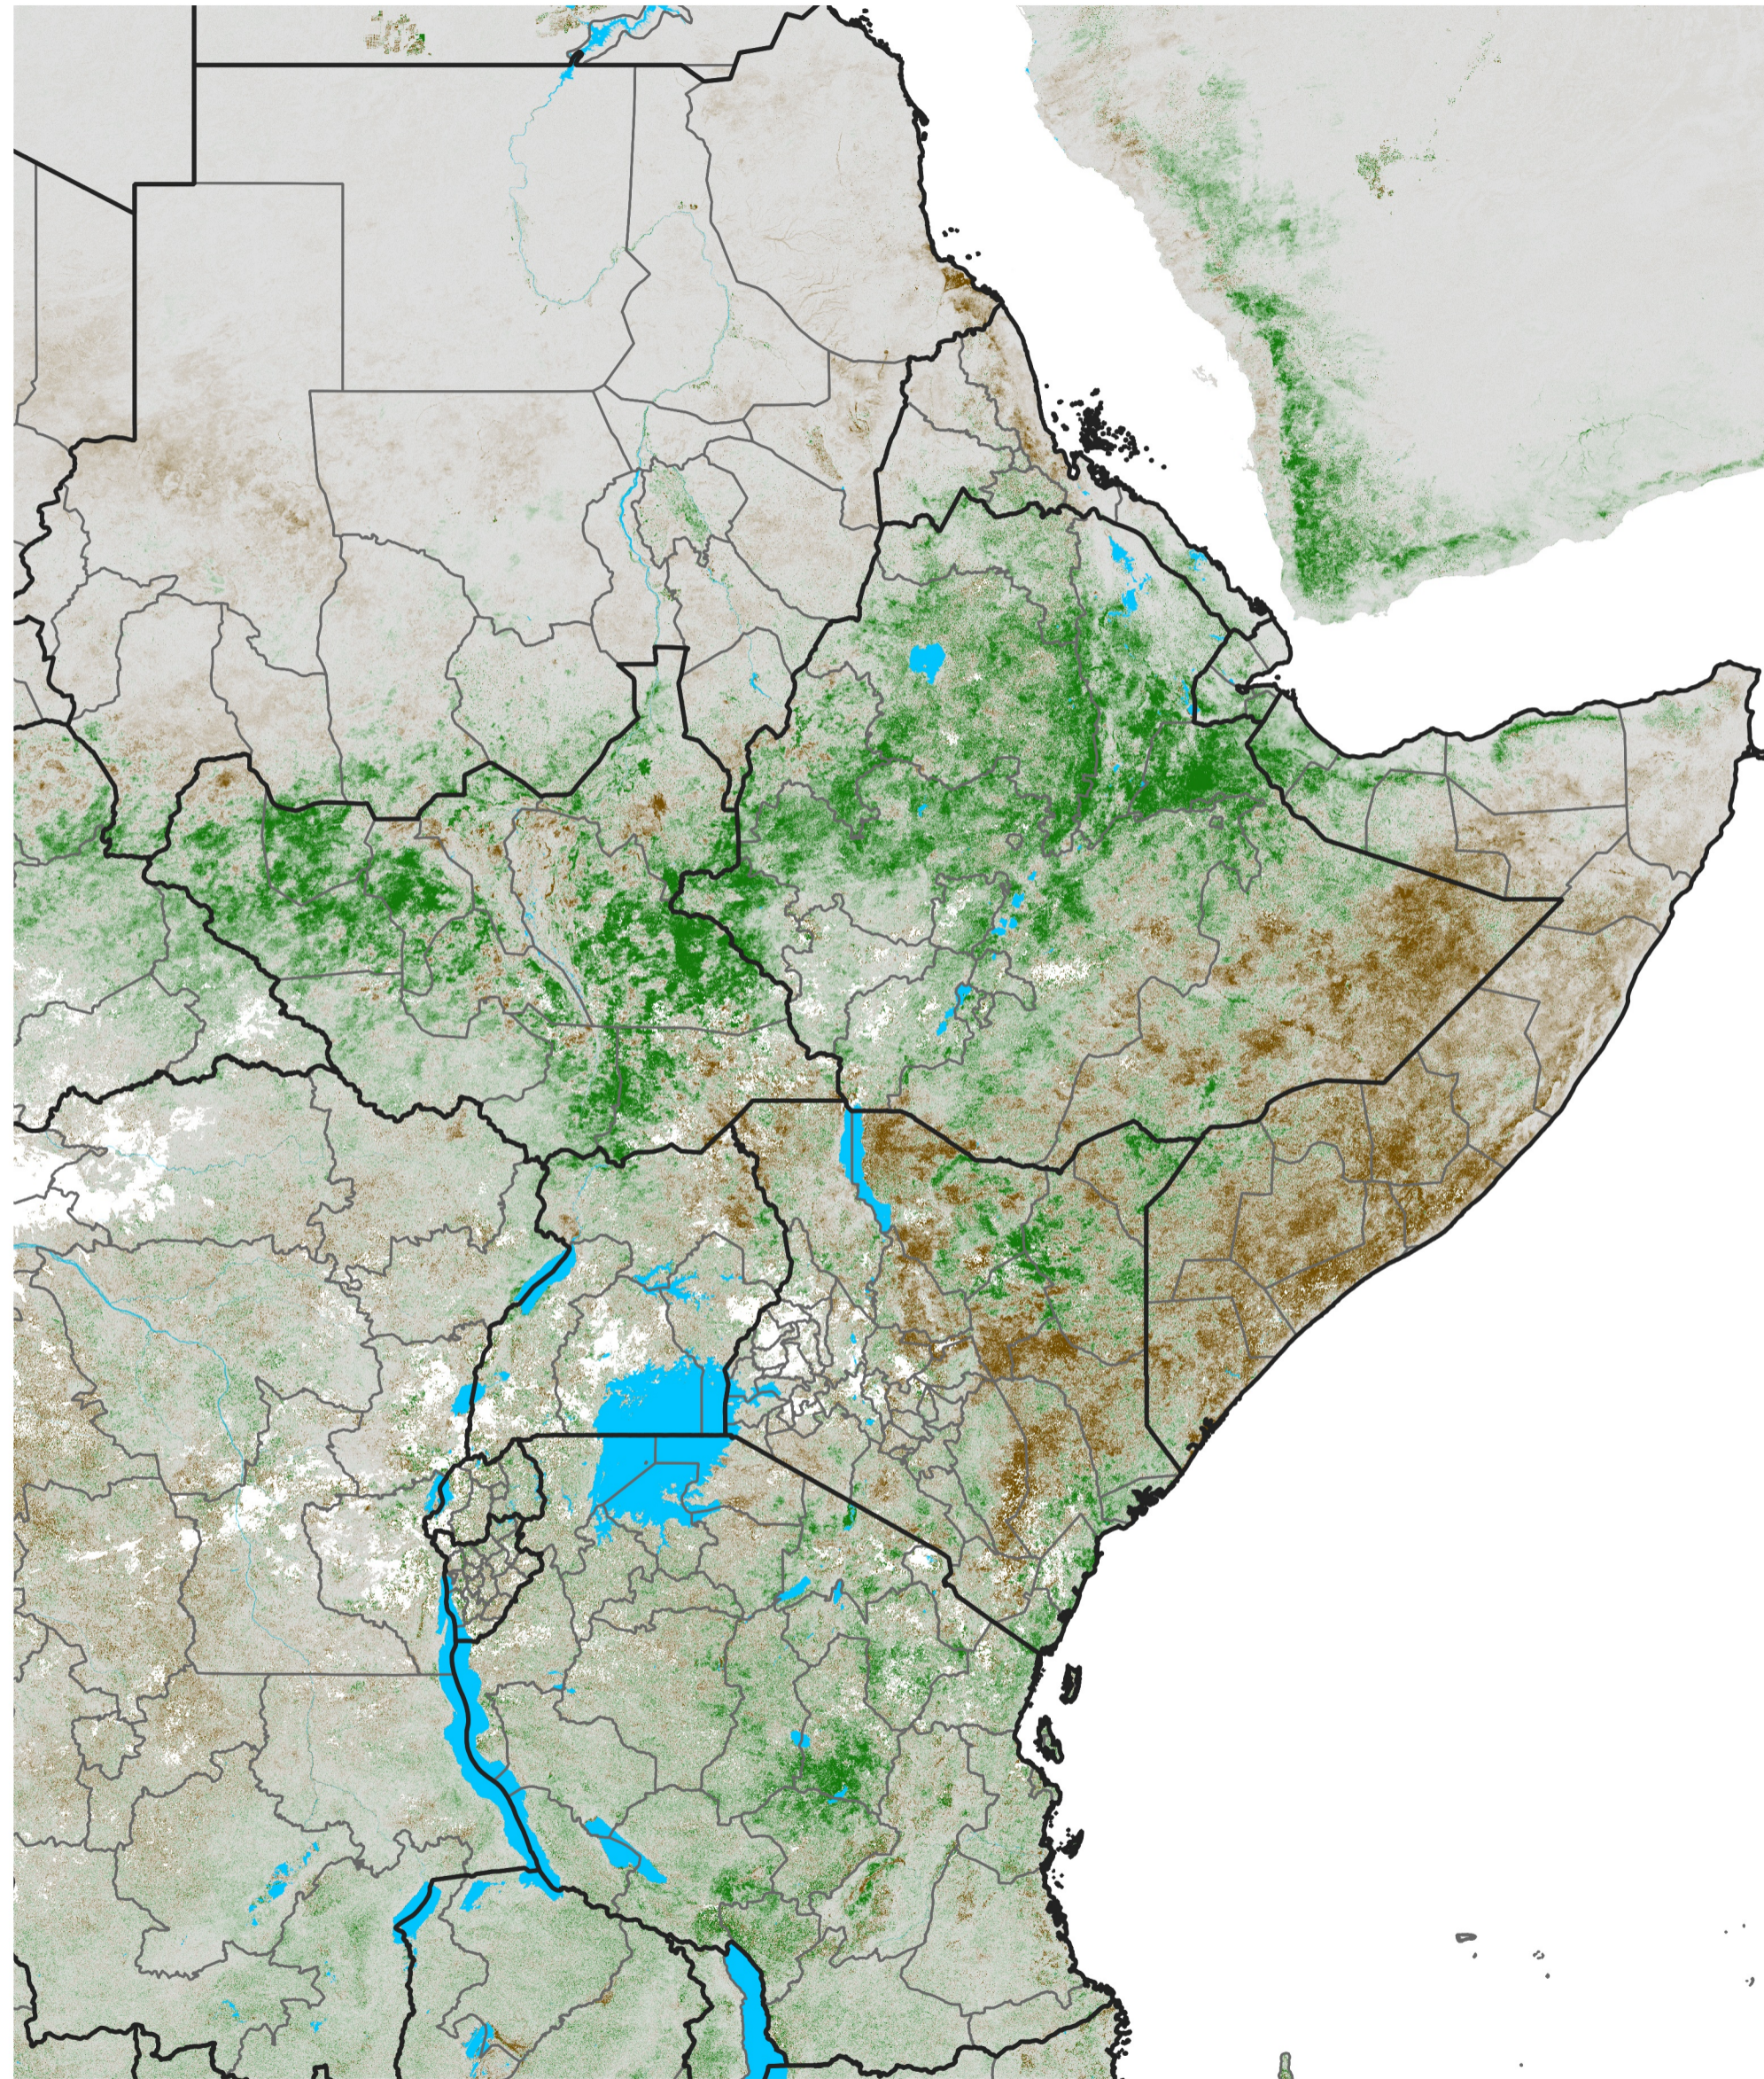

East Africa NDVI Difference

2026 minus 2025

Period 12 / April 21 - 30, 2026

NDVI Difference

< -0.3 -0.2 -0.1 -0.05 0.05 0.1 0.2 >0.3

Negative

No Difference

Positive