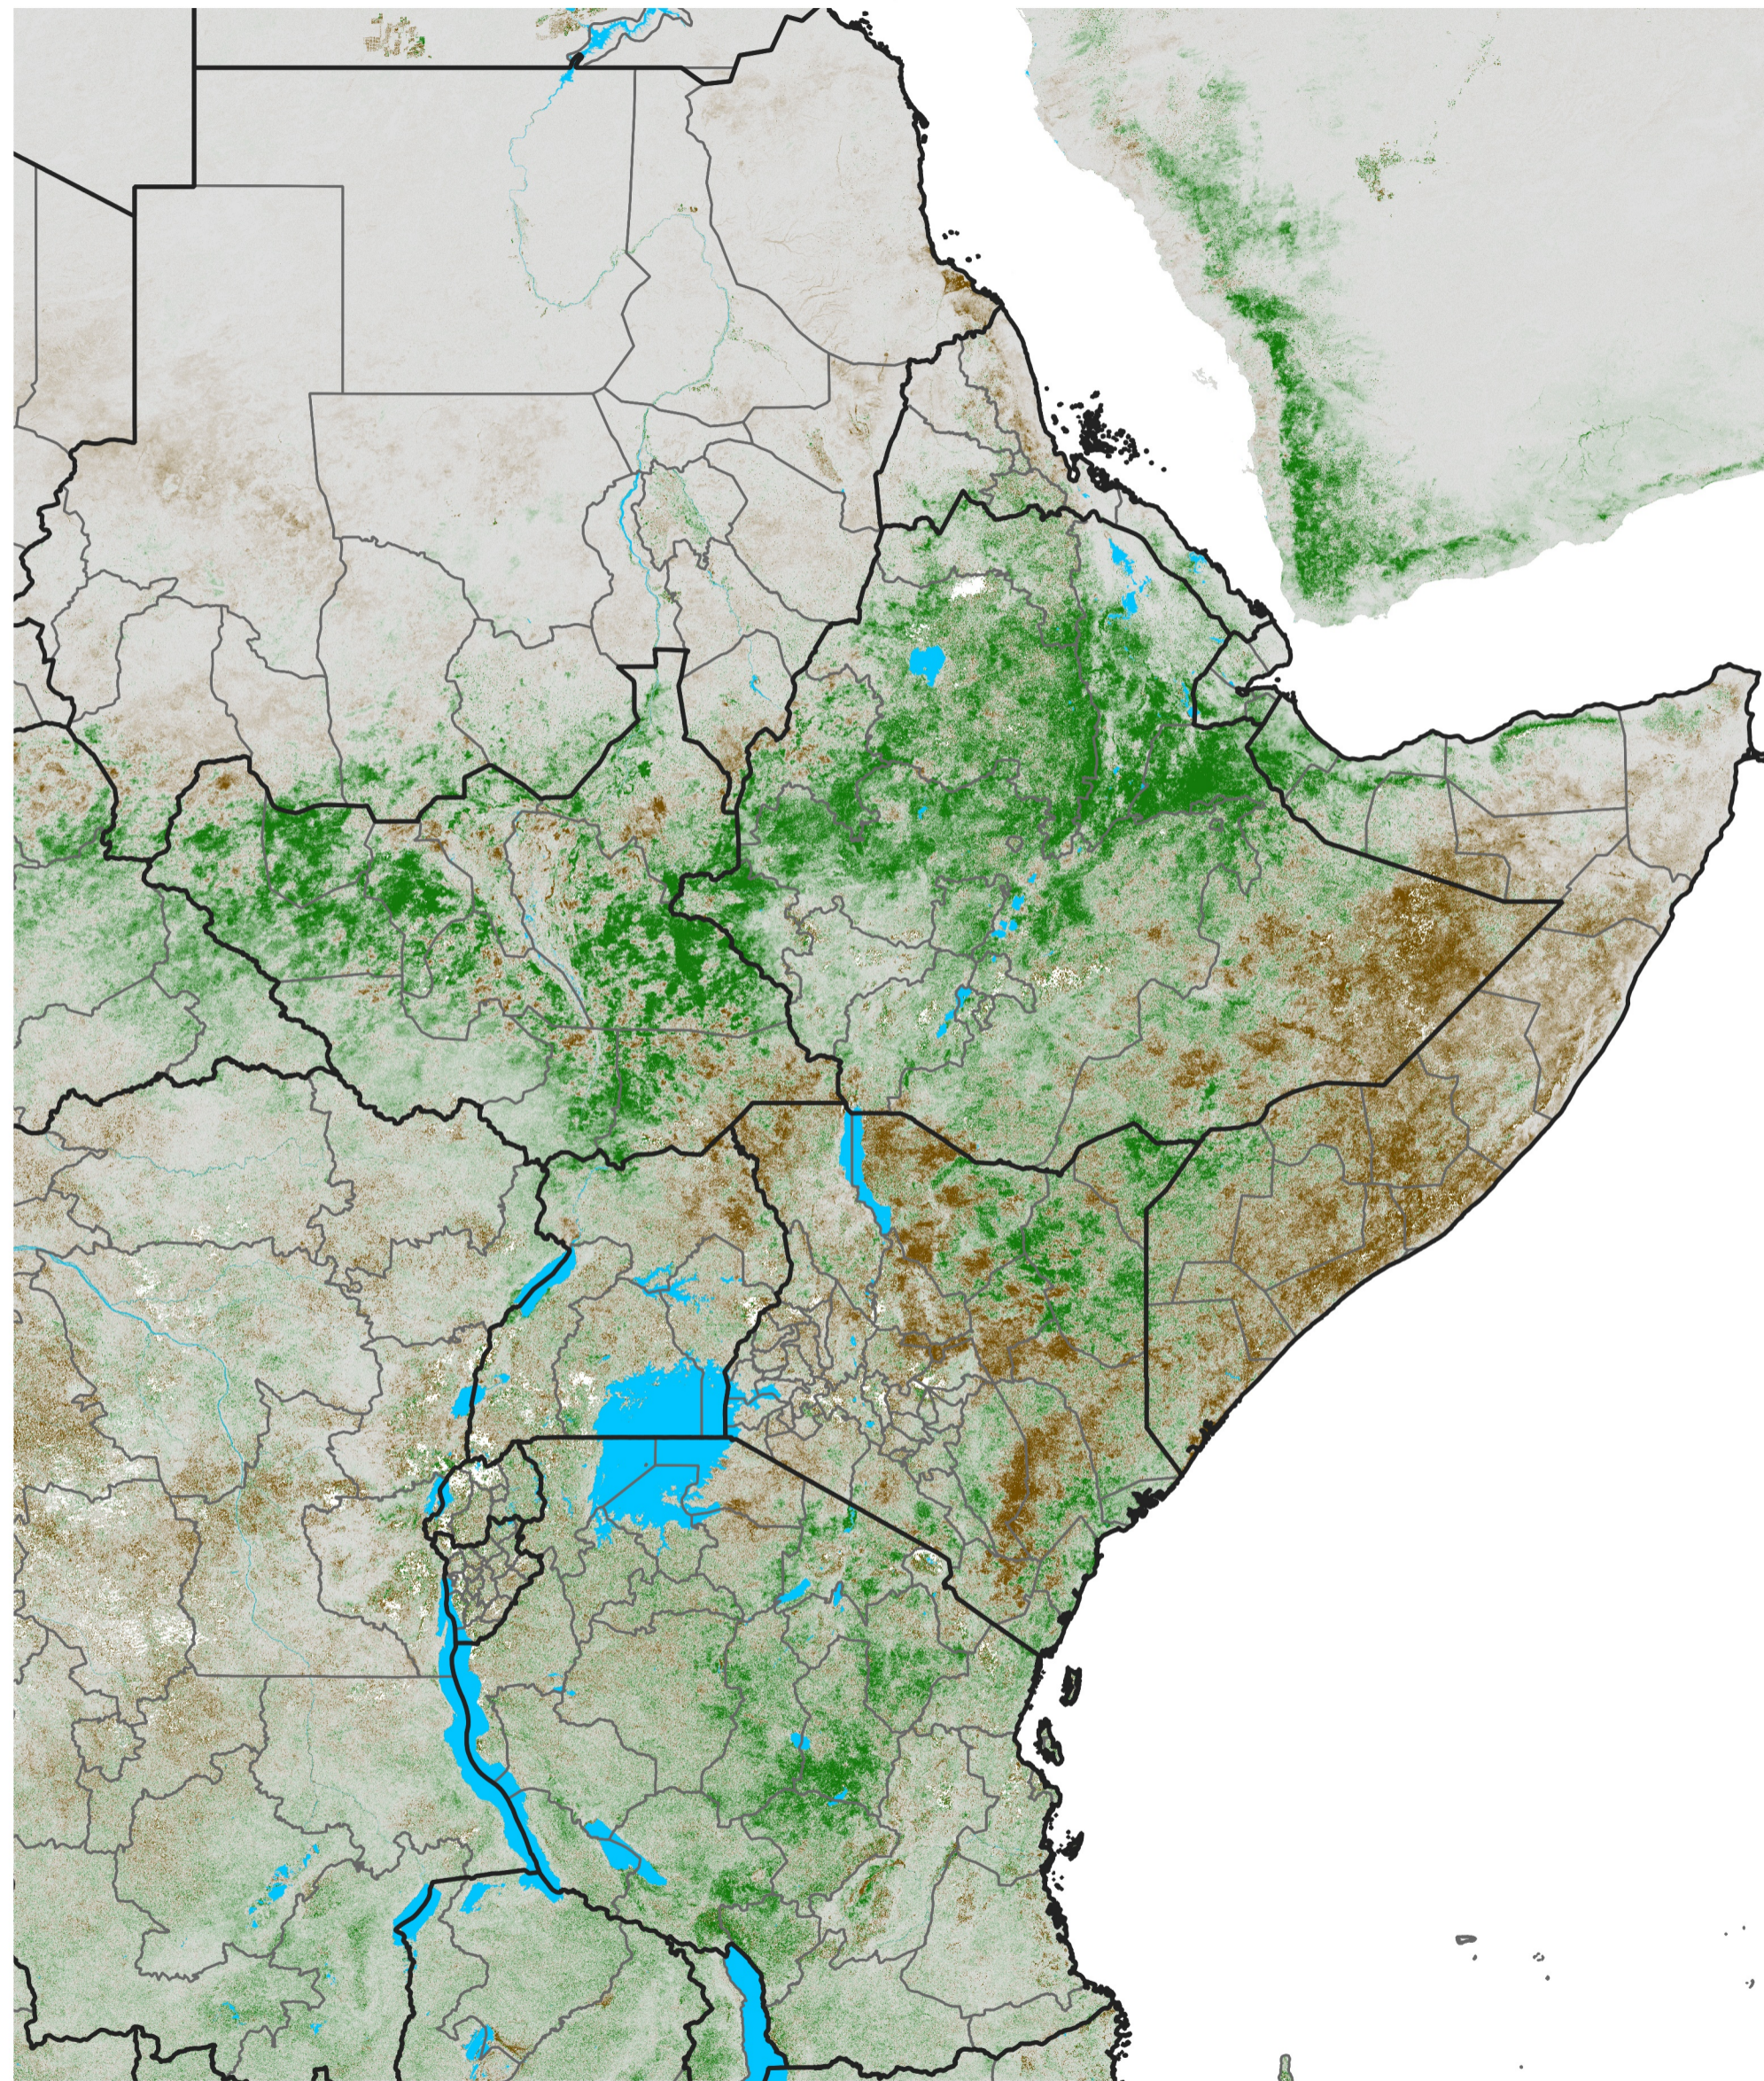

East Africa NDVI Difference

2026 minus 2025

Period 13 / May 01 - 10, 2026

NDVI Difference

< -0.3 -0.2 -0.1 -0.05 0.05 0.1 0.2 >0.3

Negative

No Difference

Positive