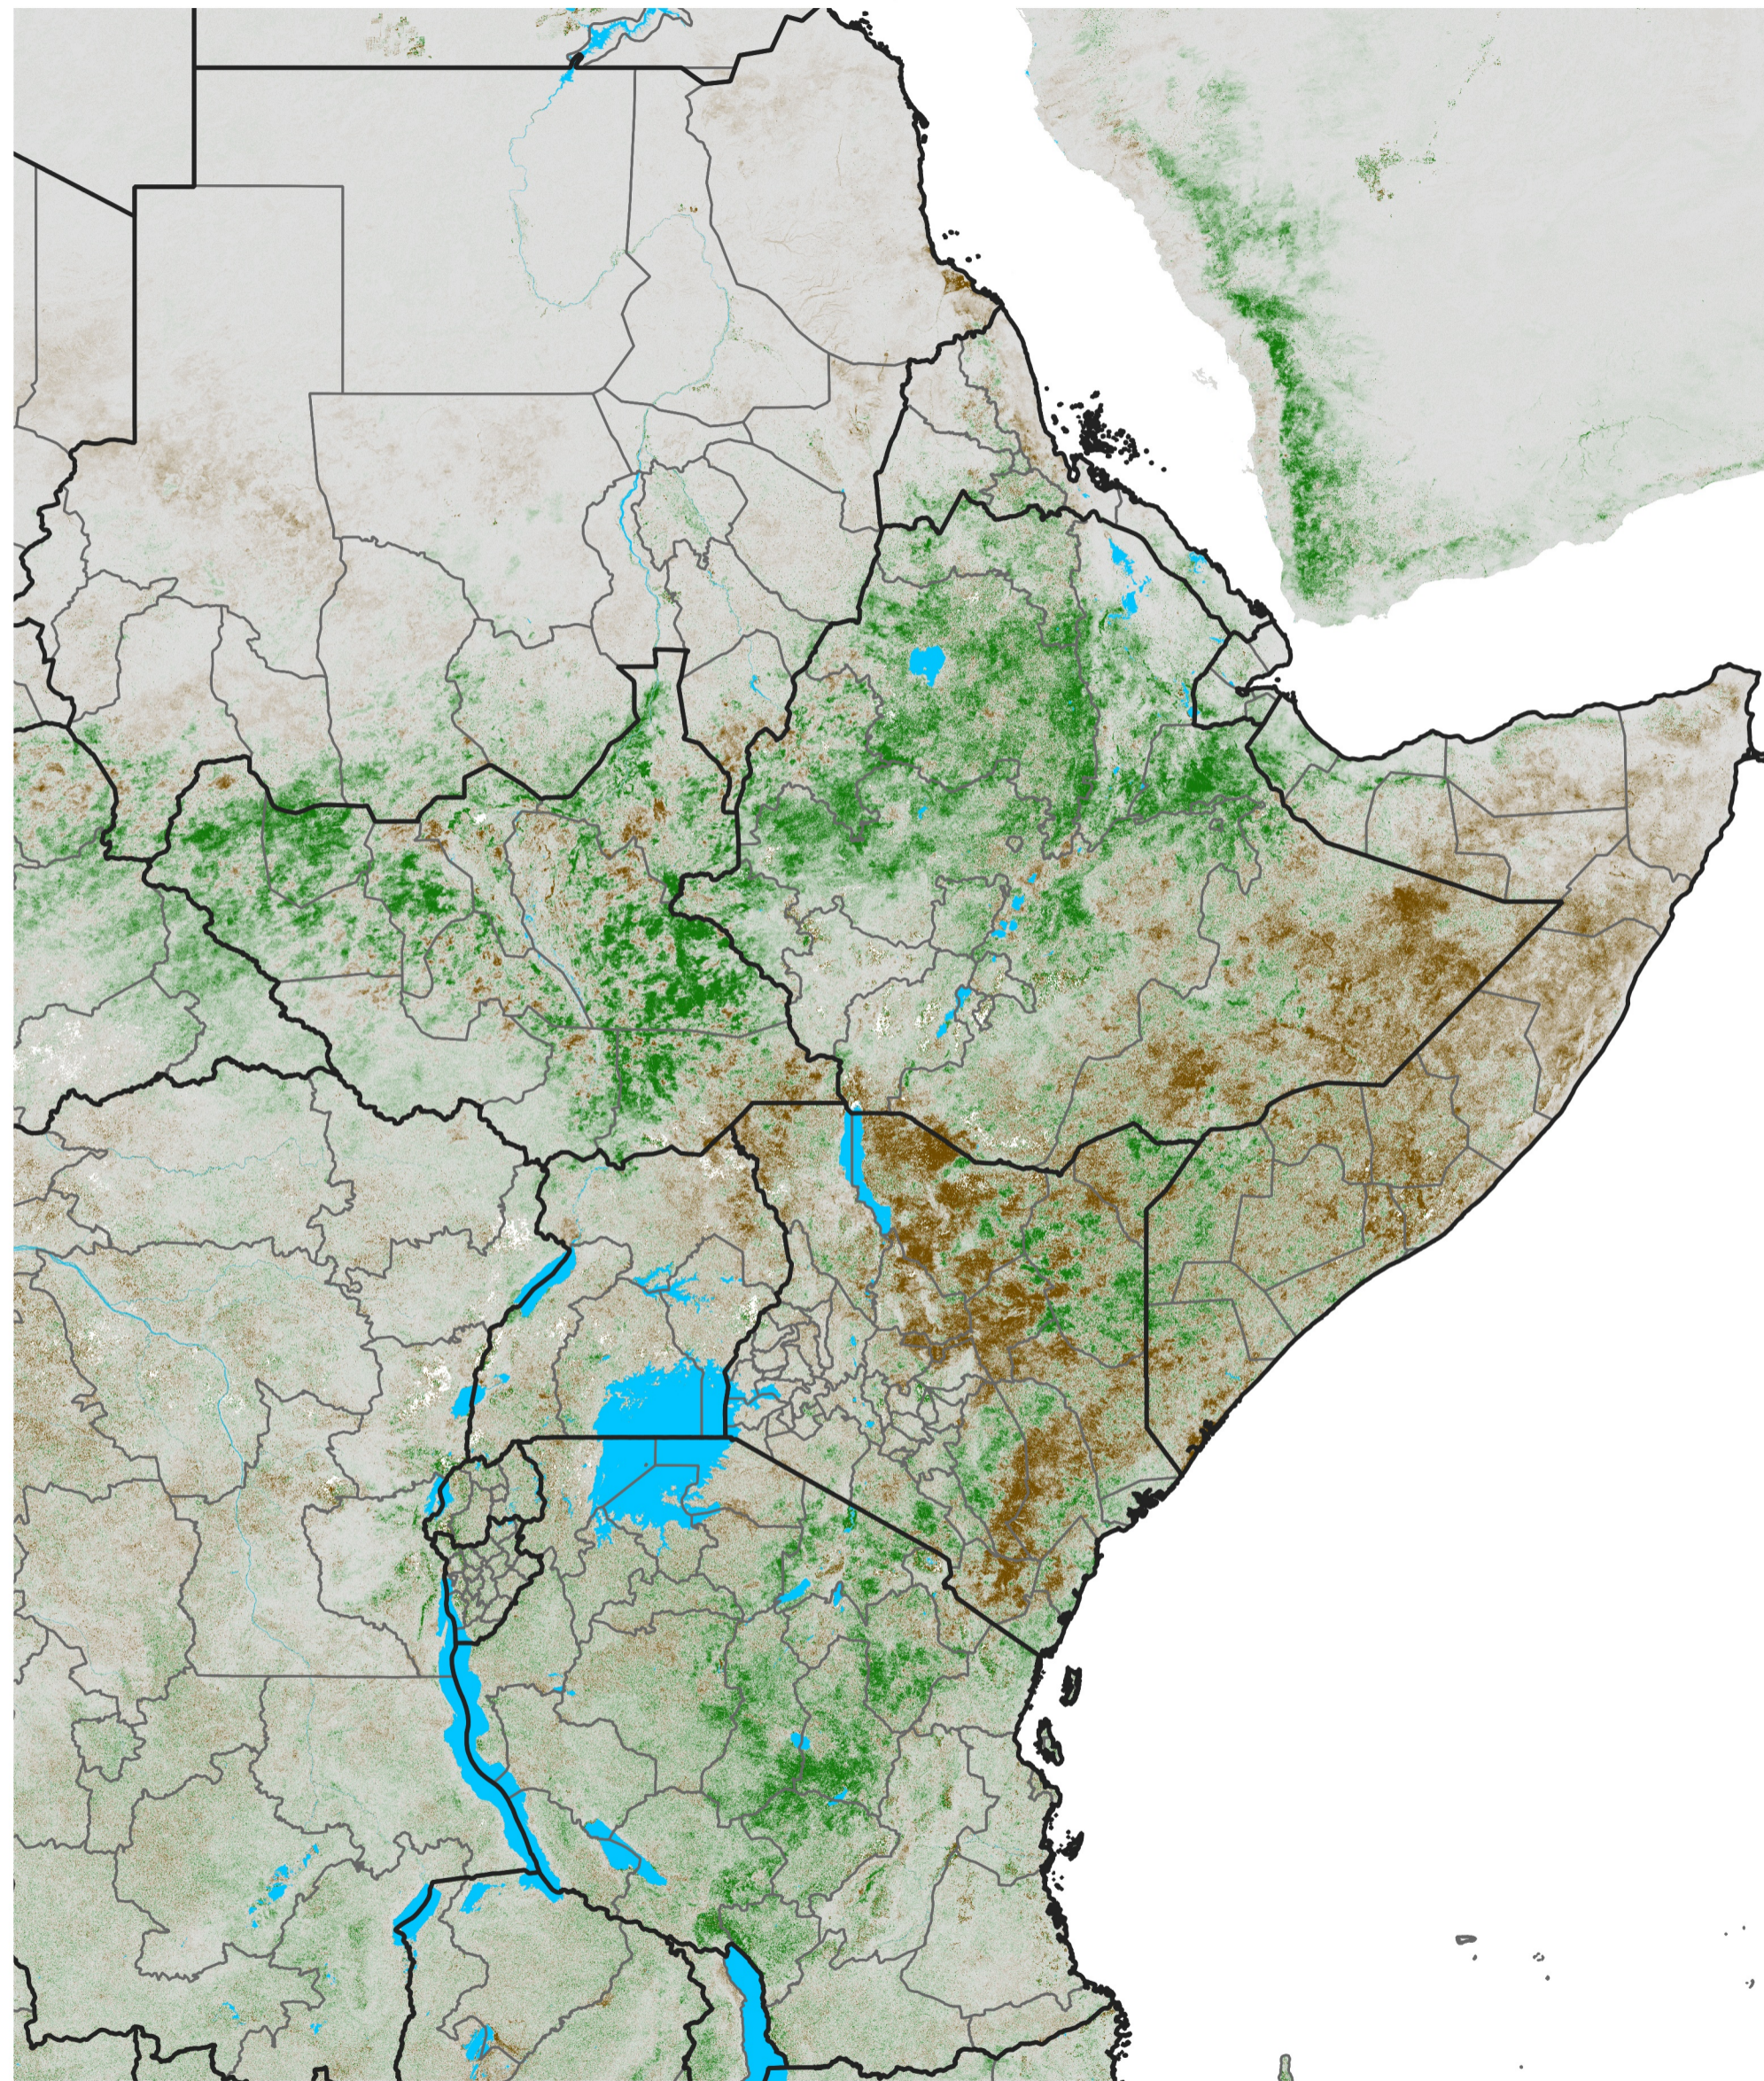

East Africa NDVI Difference

2026 minus 2025

Period 14 / May 11 - 20, 2026

NDVI Difference

< -0.3 -0.2 -0.1 -0.05 0.05 0.1 0.2 >0.3

Negative

No Difference

Positive