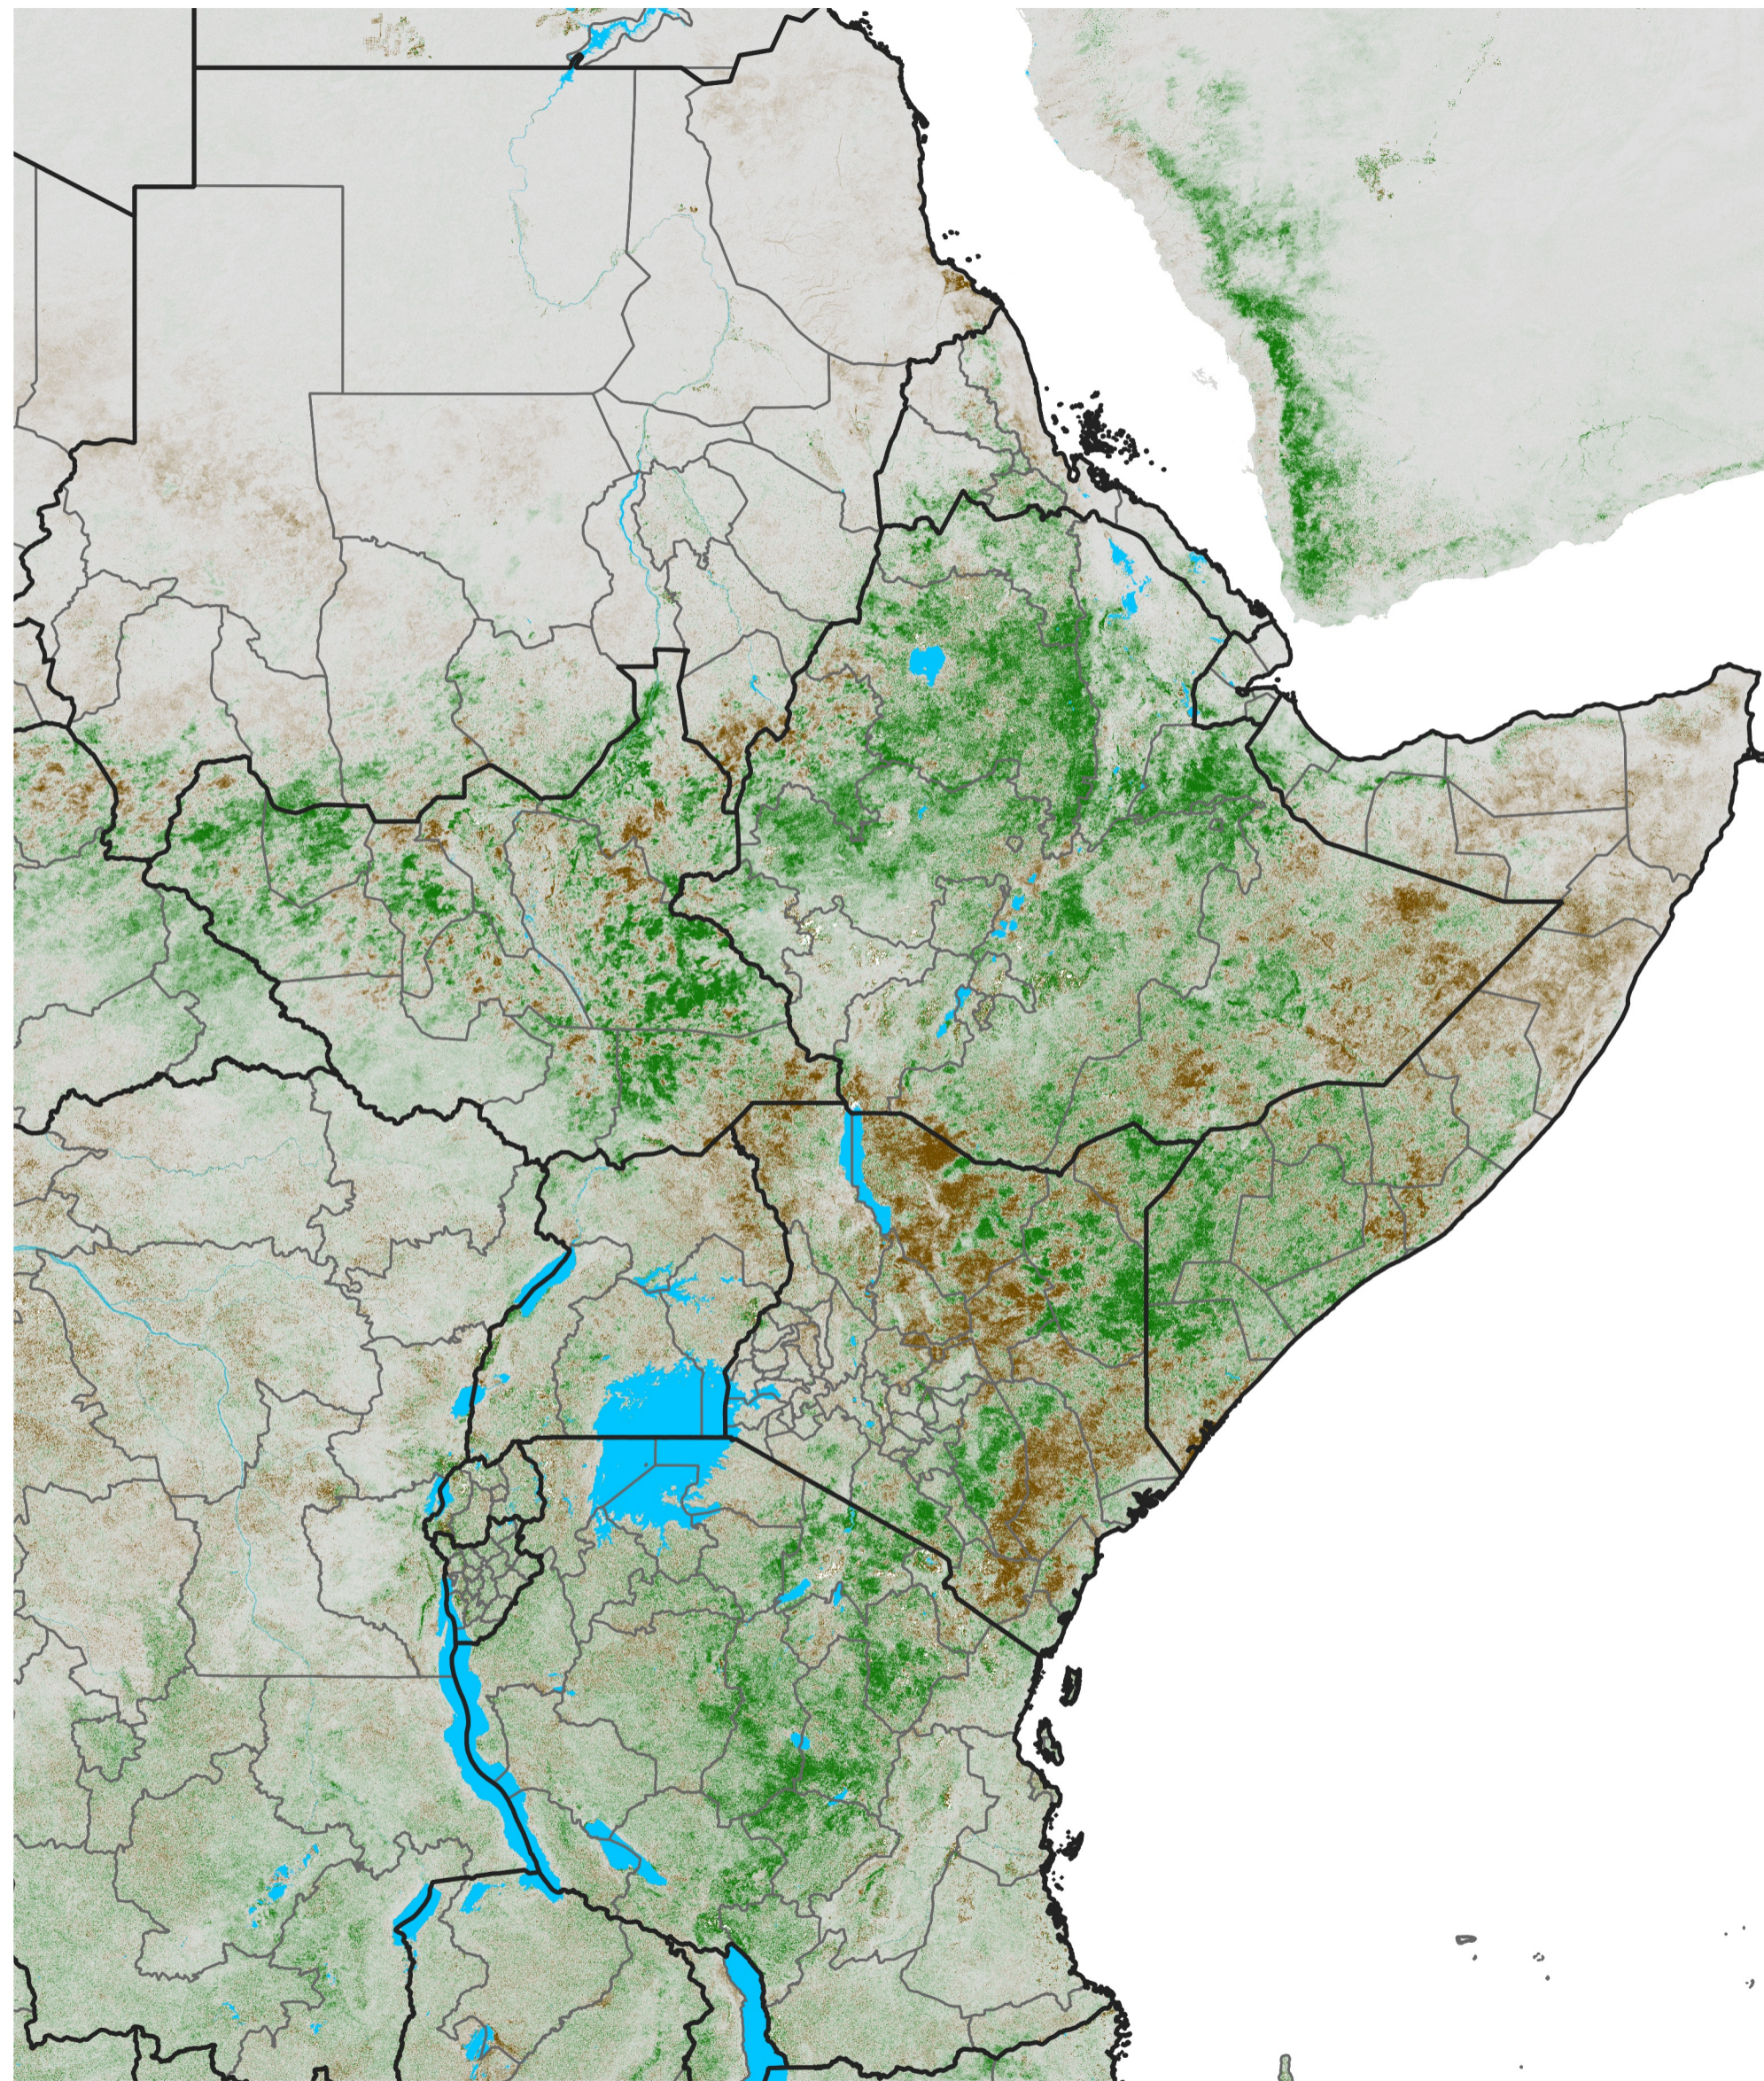

East Africa NDVI Difference

2026 minus 2025

Period 15 / May 21 - 31, 2026

NDVI Difference

< -0.3 -0.2 -0.1 -0.05 0.05 0.1 0.2 >0.3

Negative

No Difference

Positive