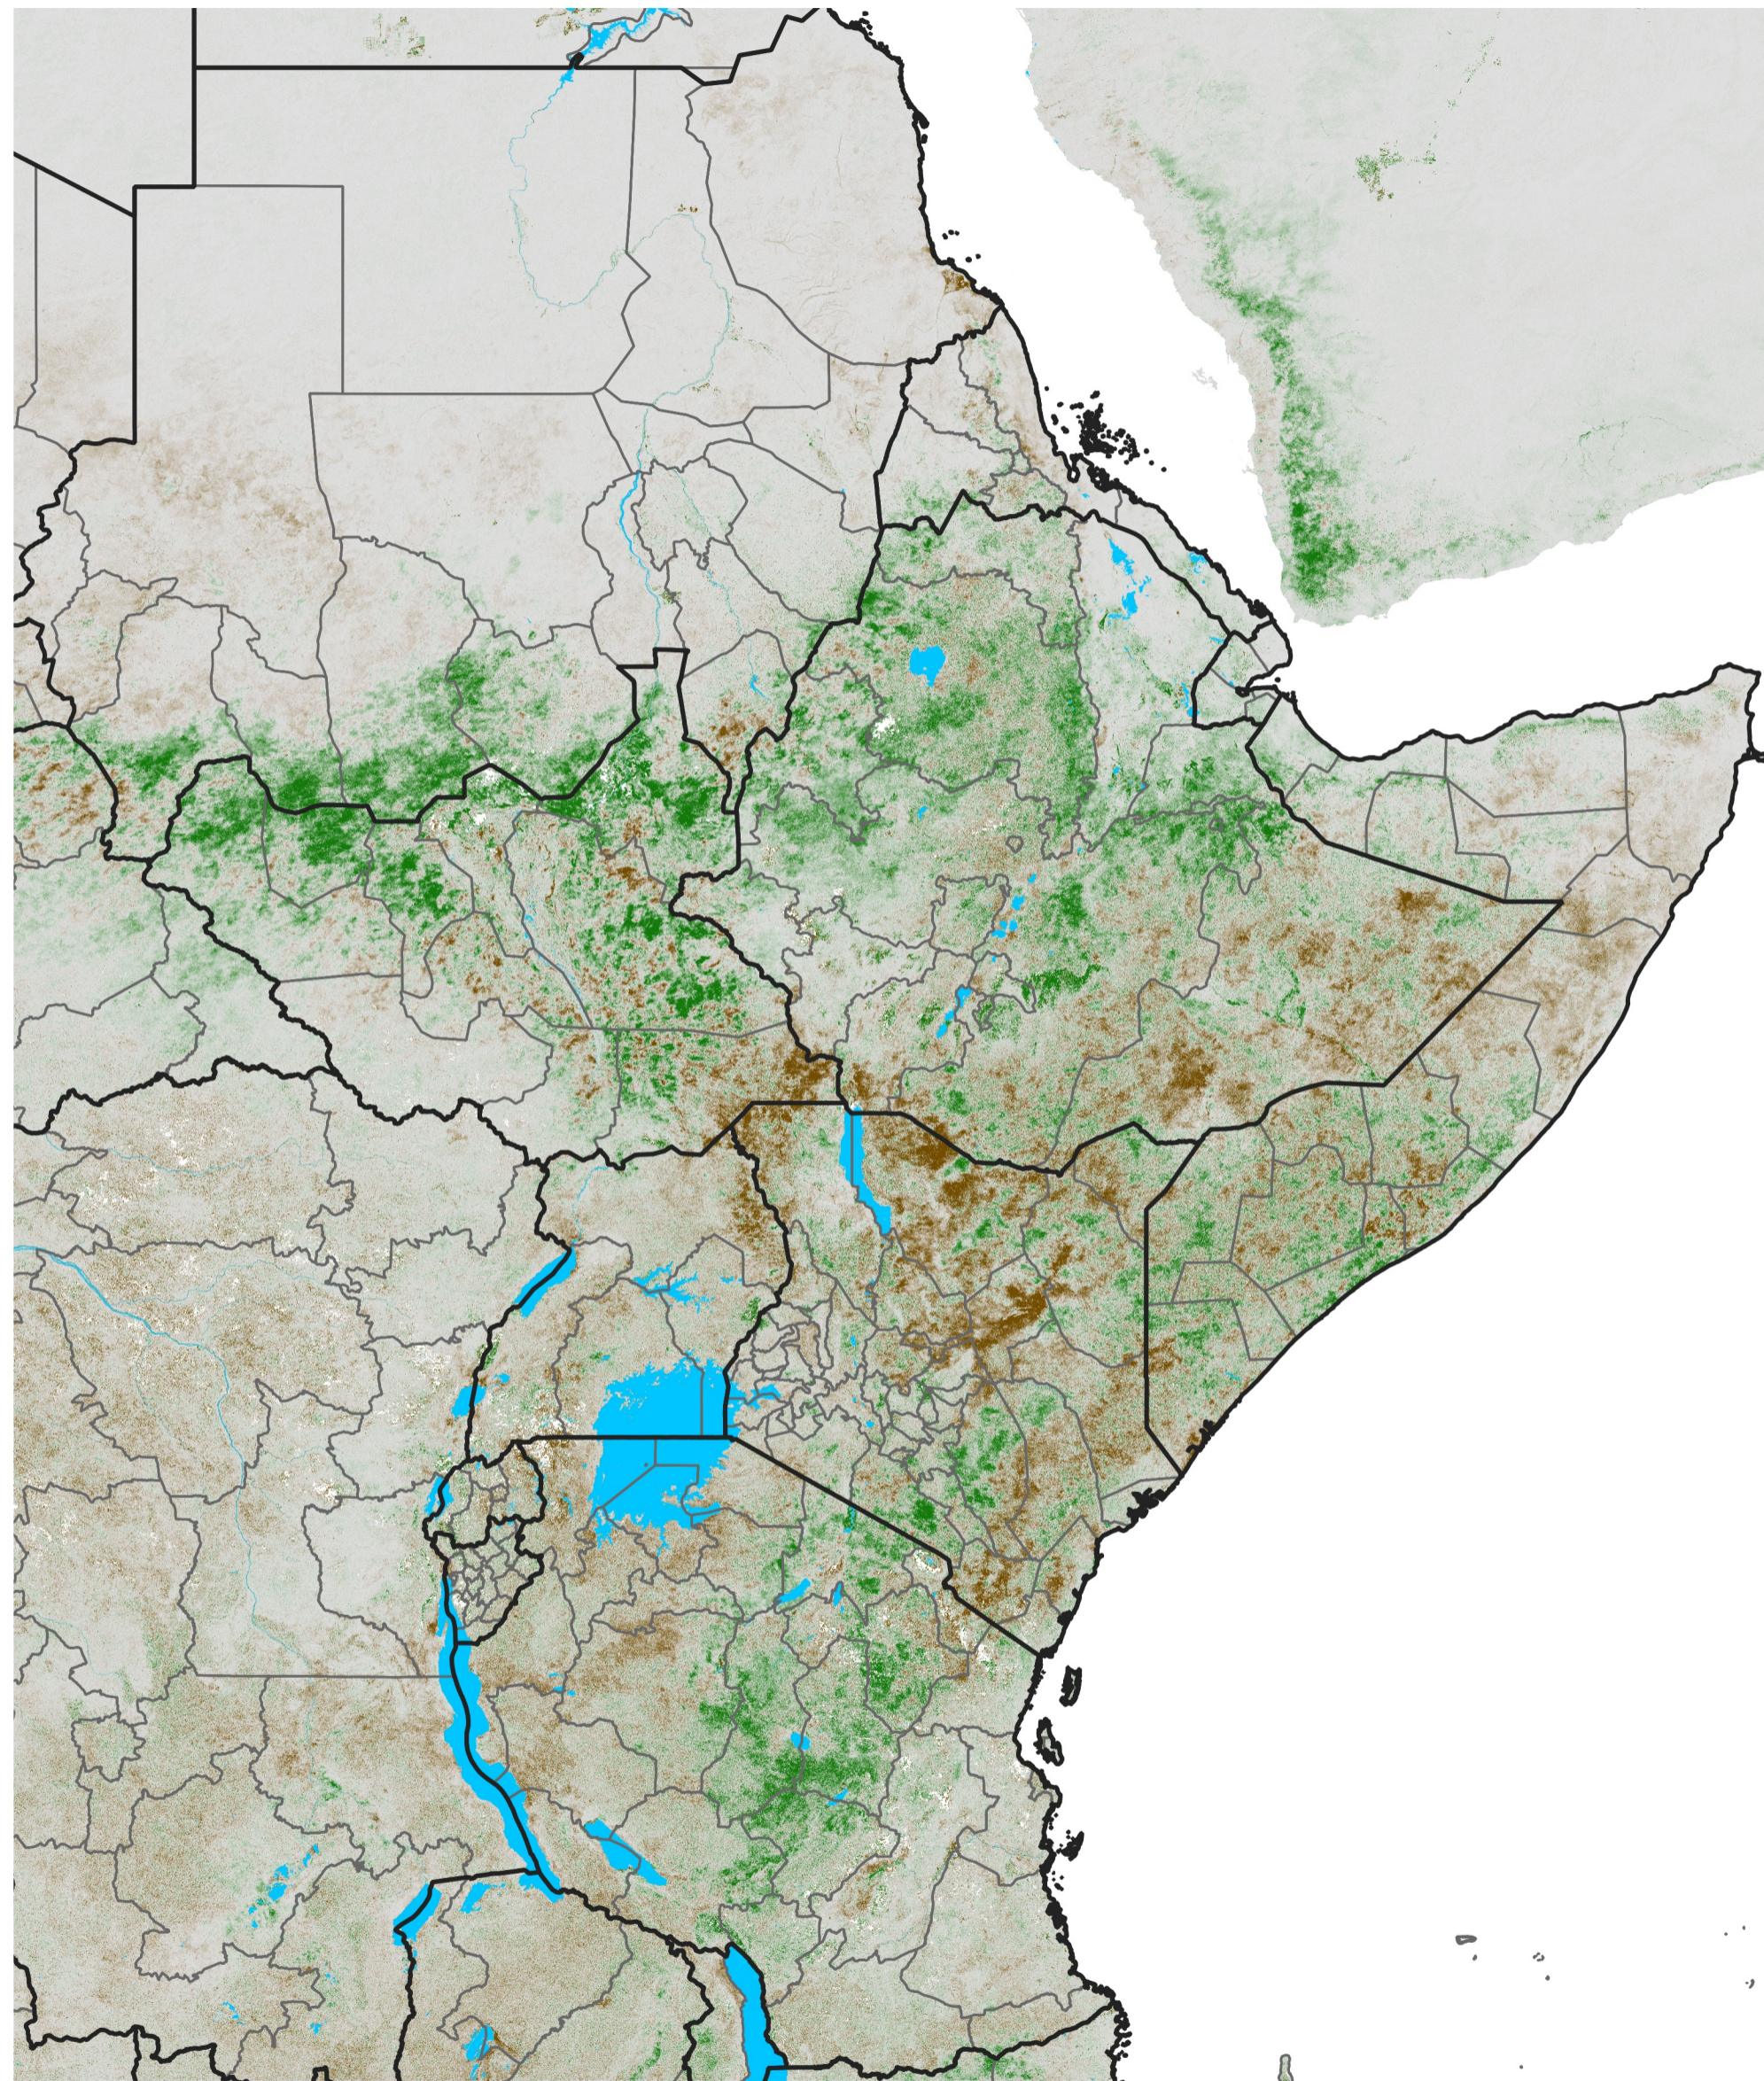

# East Africa NDVI Difference

2026 minus 2025

Period 16 / June 01 - 10, 2026

## NDVI Difference

< -0.3   -0.2   -0.1   -0.05   0.05   0.1   0.2   >0.3

Negative

No Difference

Positive