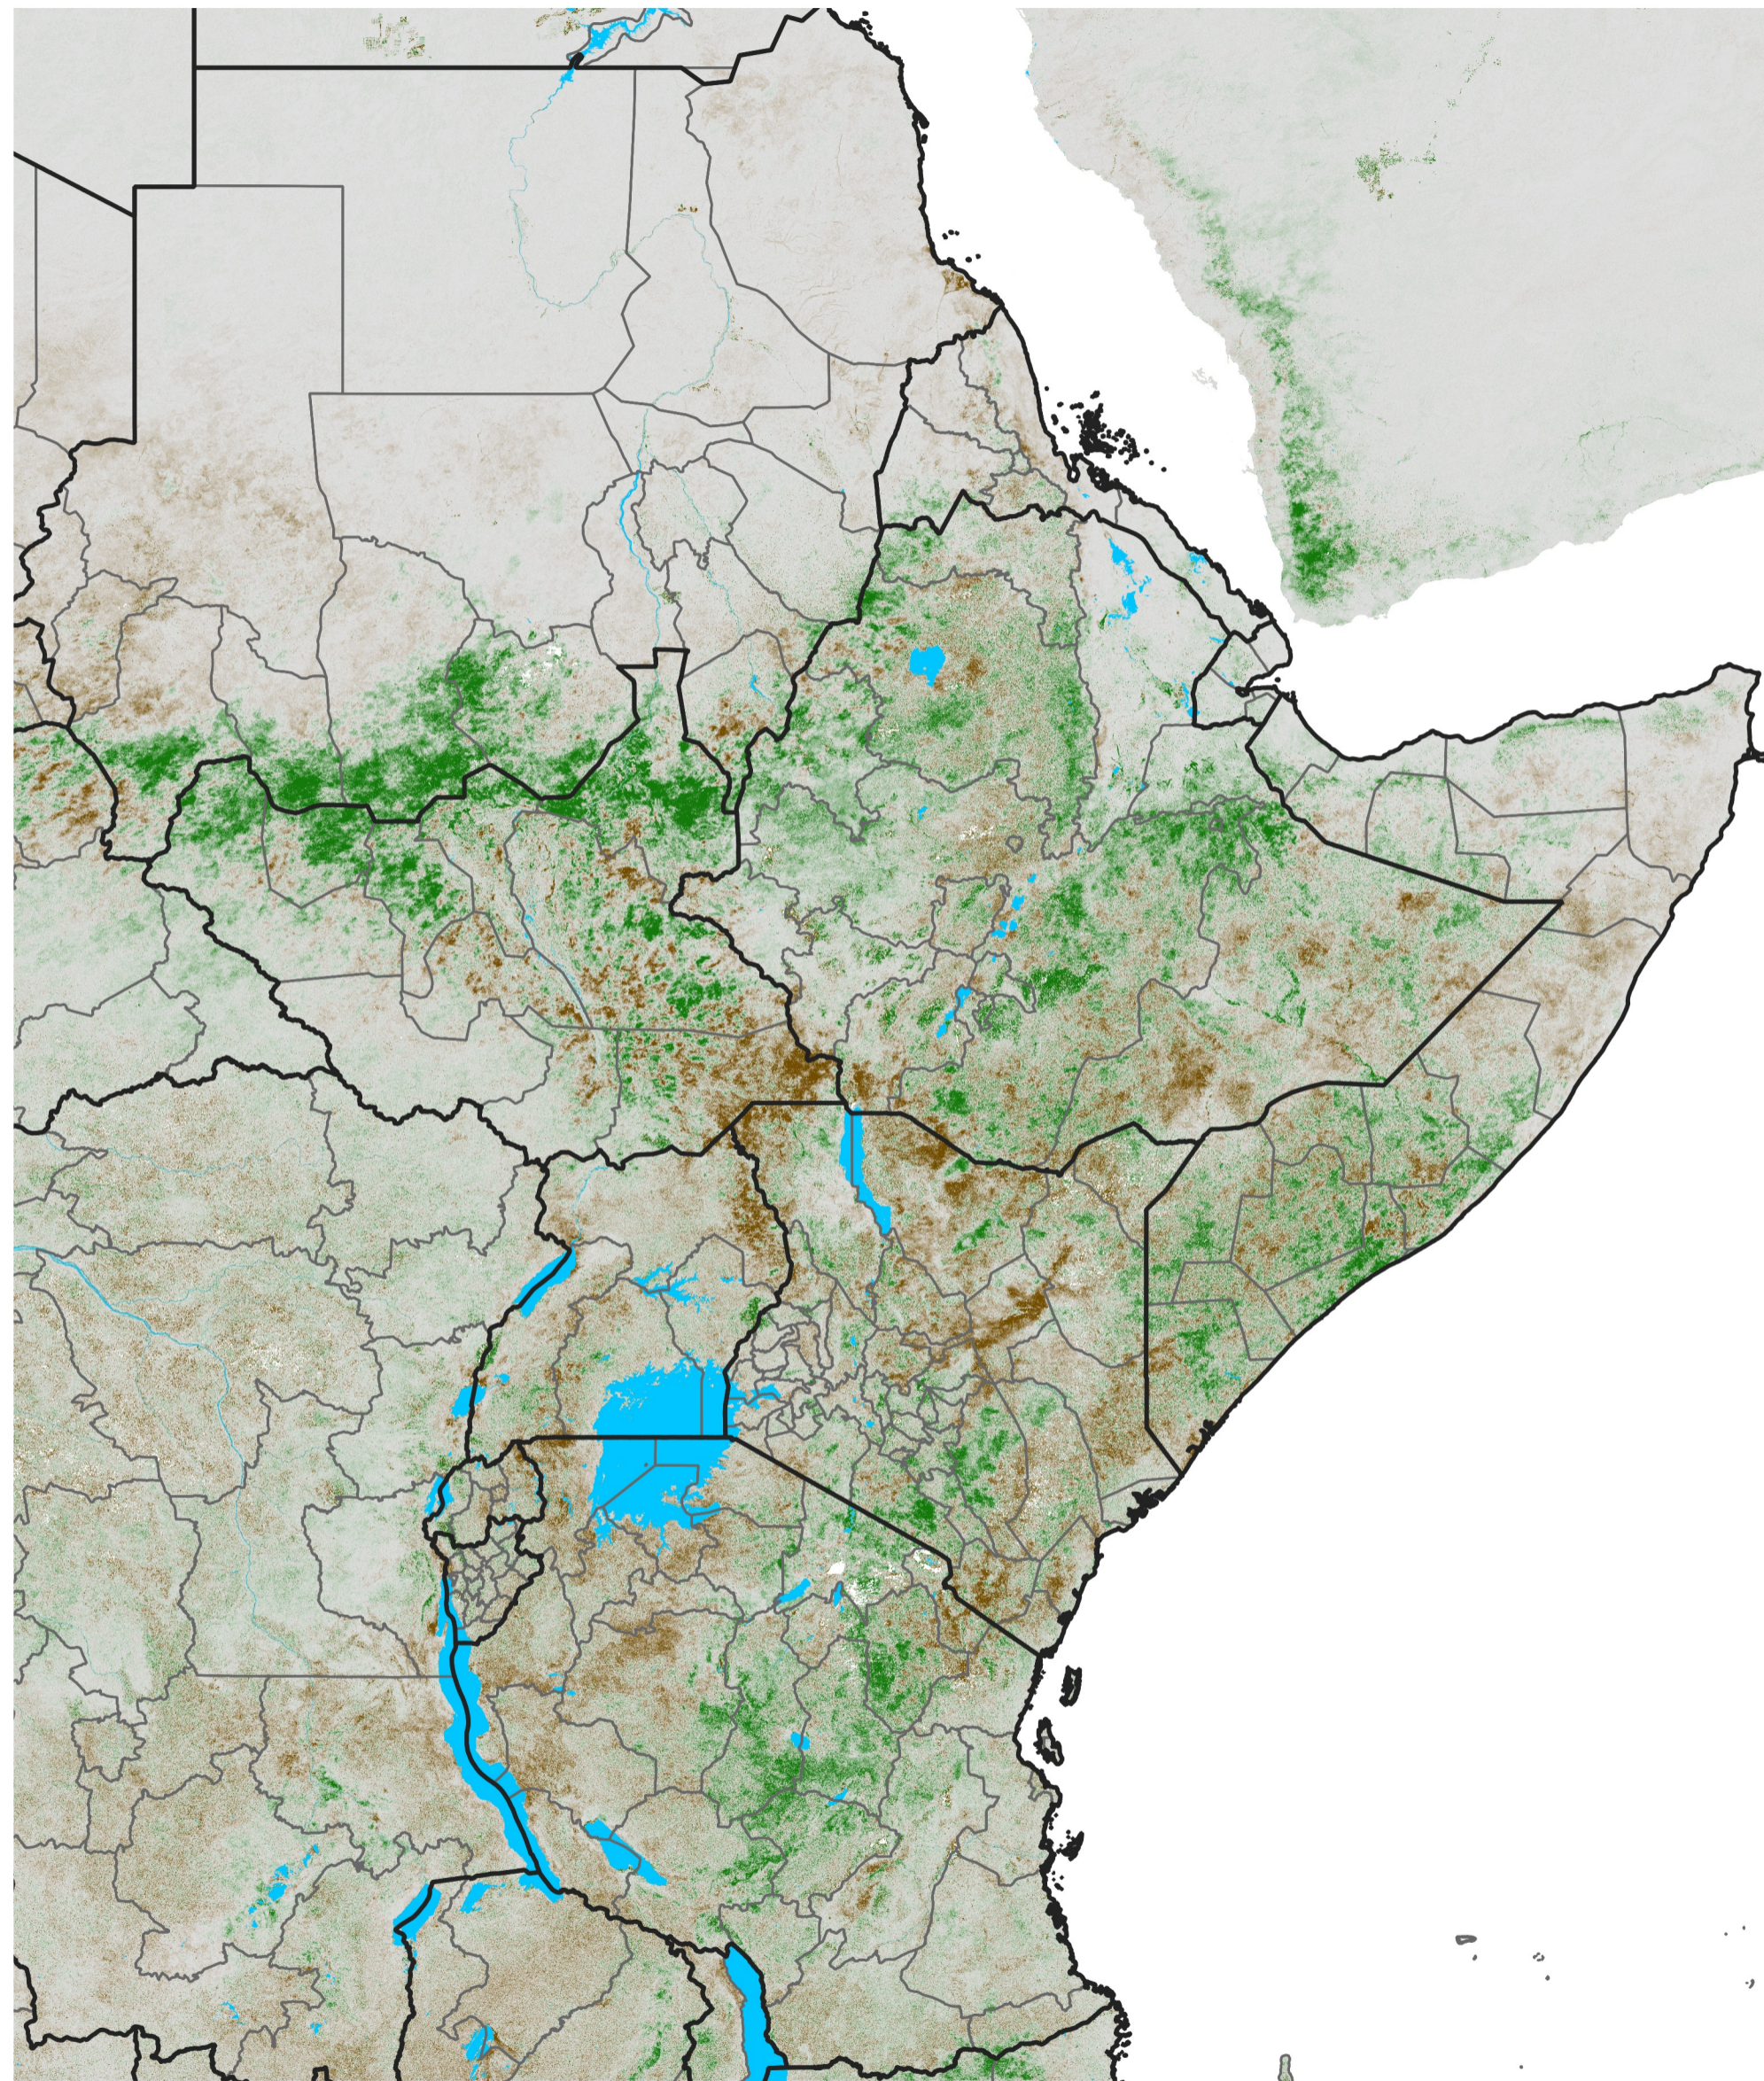

East Africa NDVI Difference

2026 minus 2025

Period 17 / June 11 - 20, 2026

NDVI Difference

< -0.3 -0.2 -0.1 -0.05 0.05 0.1 0.2 >0.3

Negative

No Difference

Positive