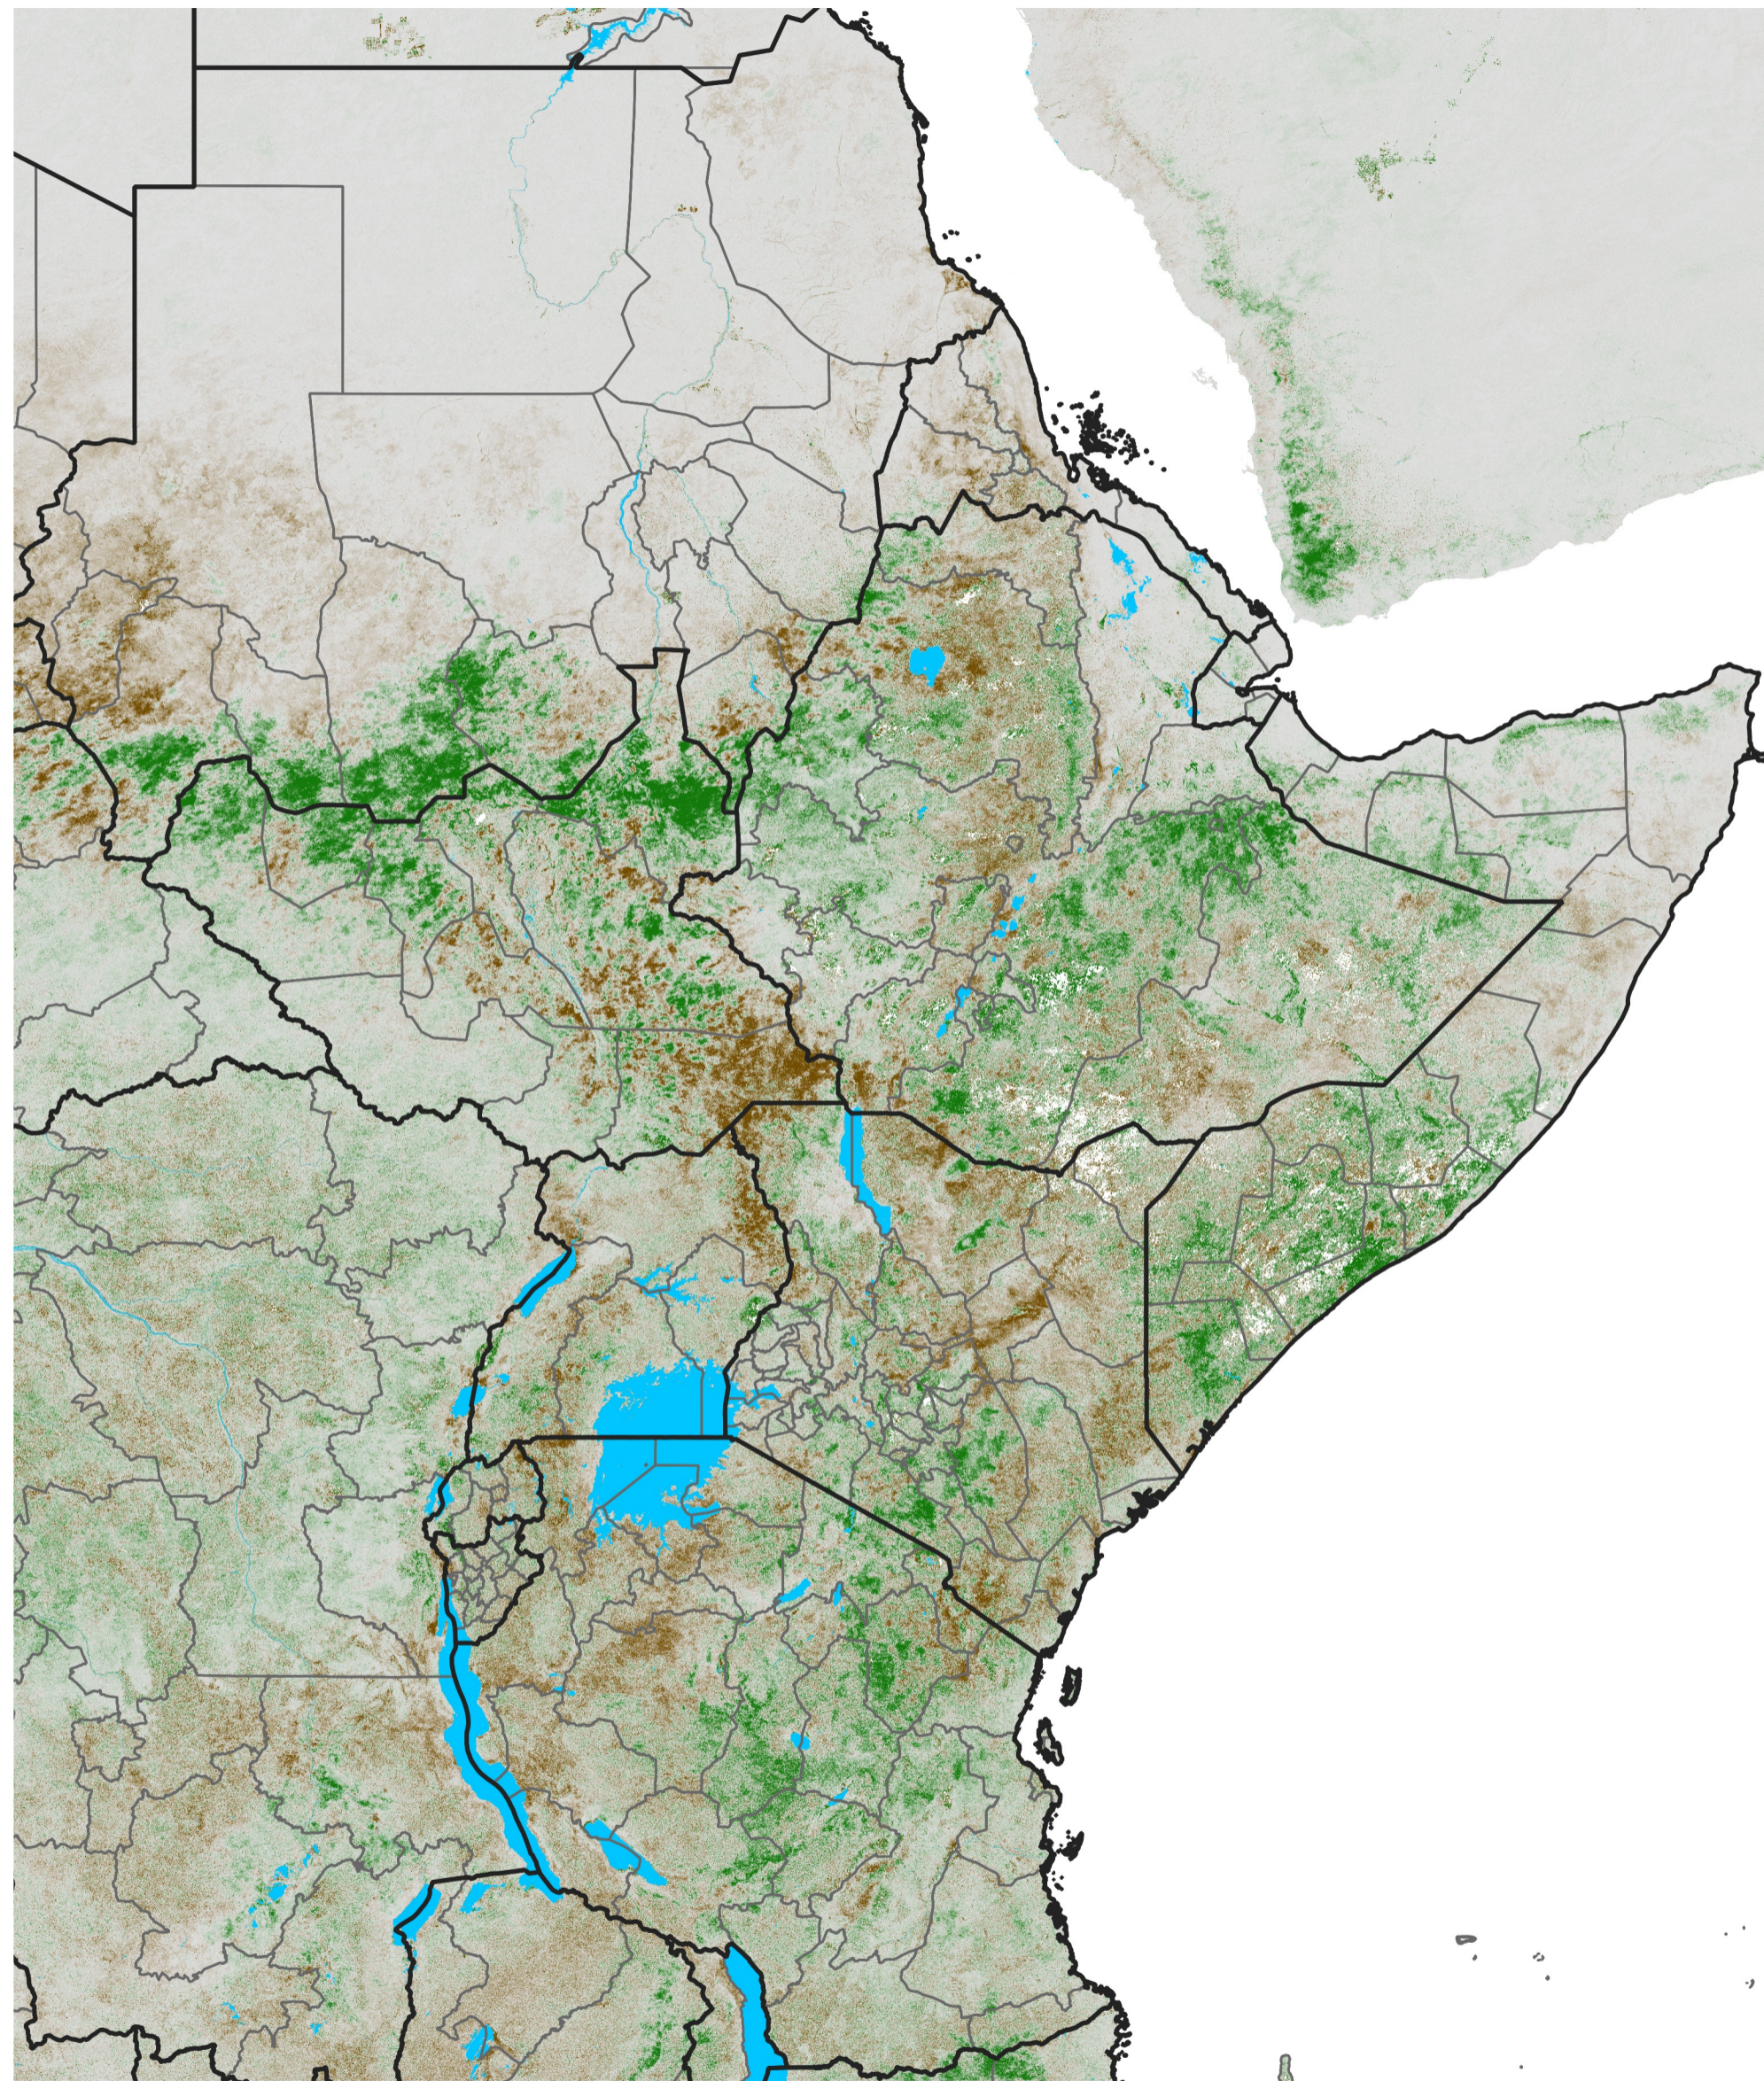

East Africa NDVI Difference

2026 minus 2025

Period 18 / June 21 - 30, 2026

NDVI Difference

< -0.3 -0.2 -0.1 -0.05 0.05 0.1 0.2 >0.3

Negative

No Difference

Positive