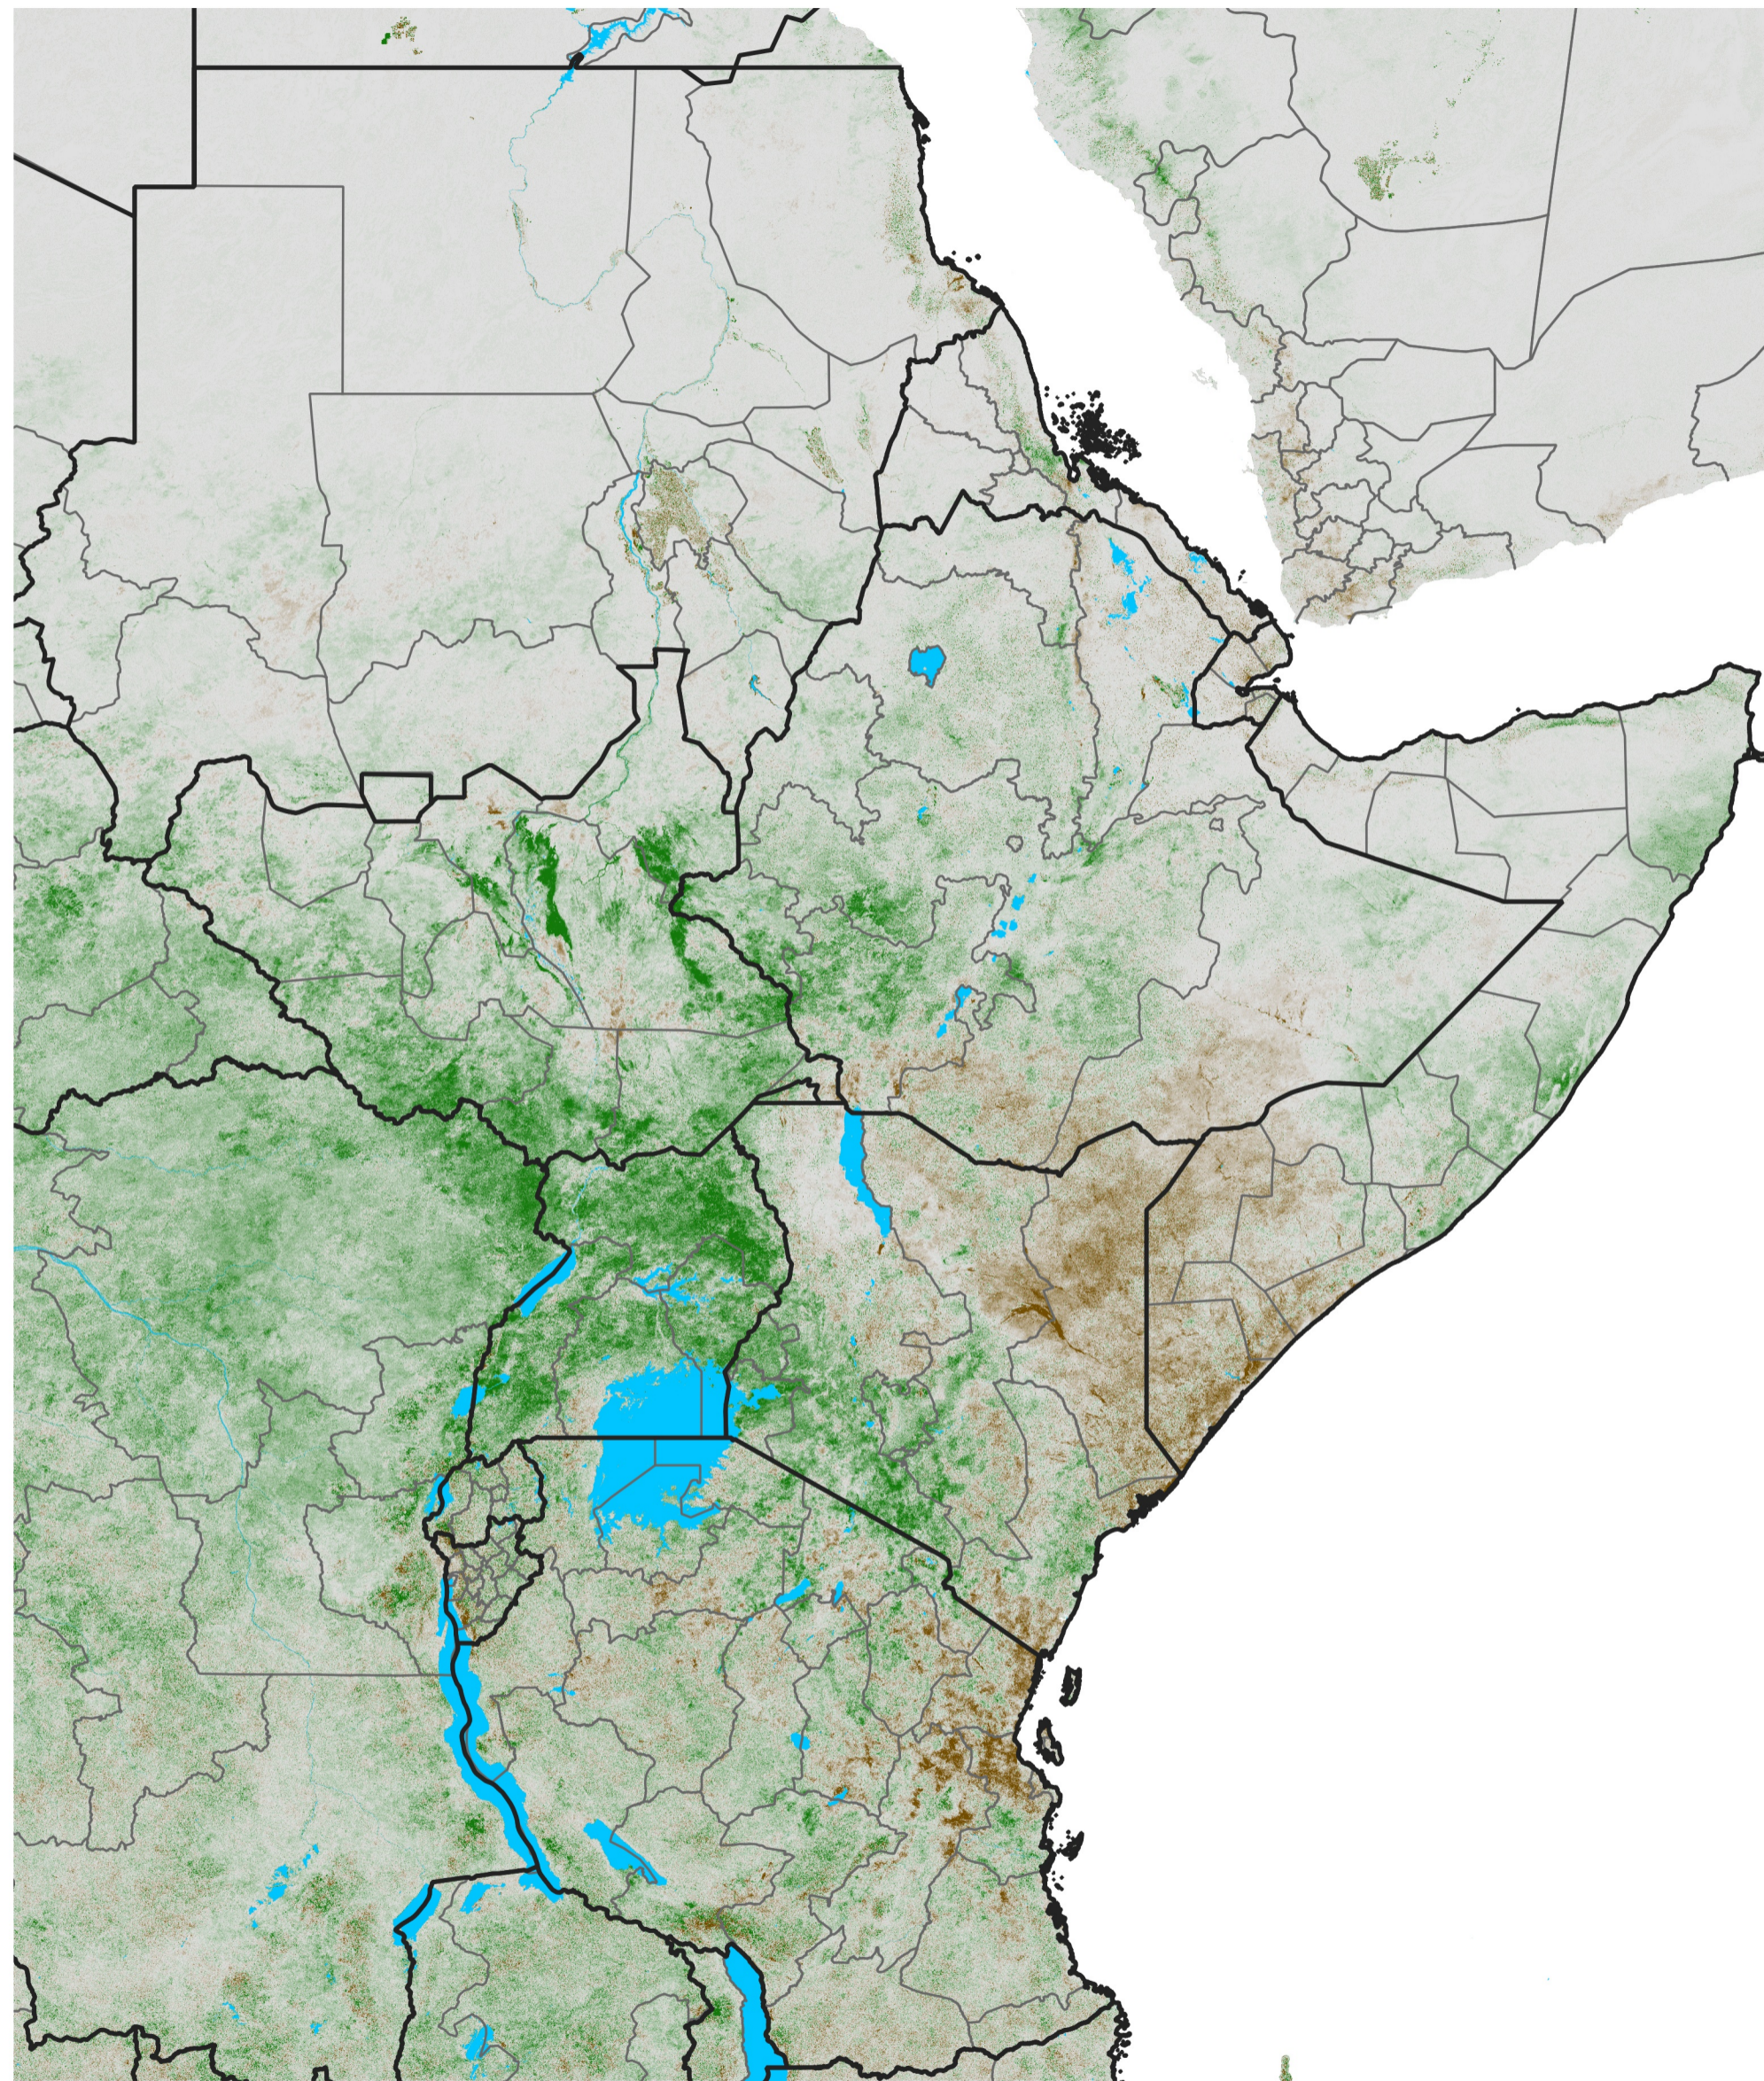

# East Africa NDVI Difference

2013 minus 2012

Period 12 / Feb 21 - 28, 2013

## NDVI Difference

< -0.3   -0.2   -0.1   -0.05   0.05   0.1   0.2   >0.3

Negative

No Difference

Positive