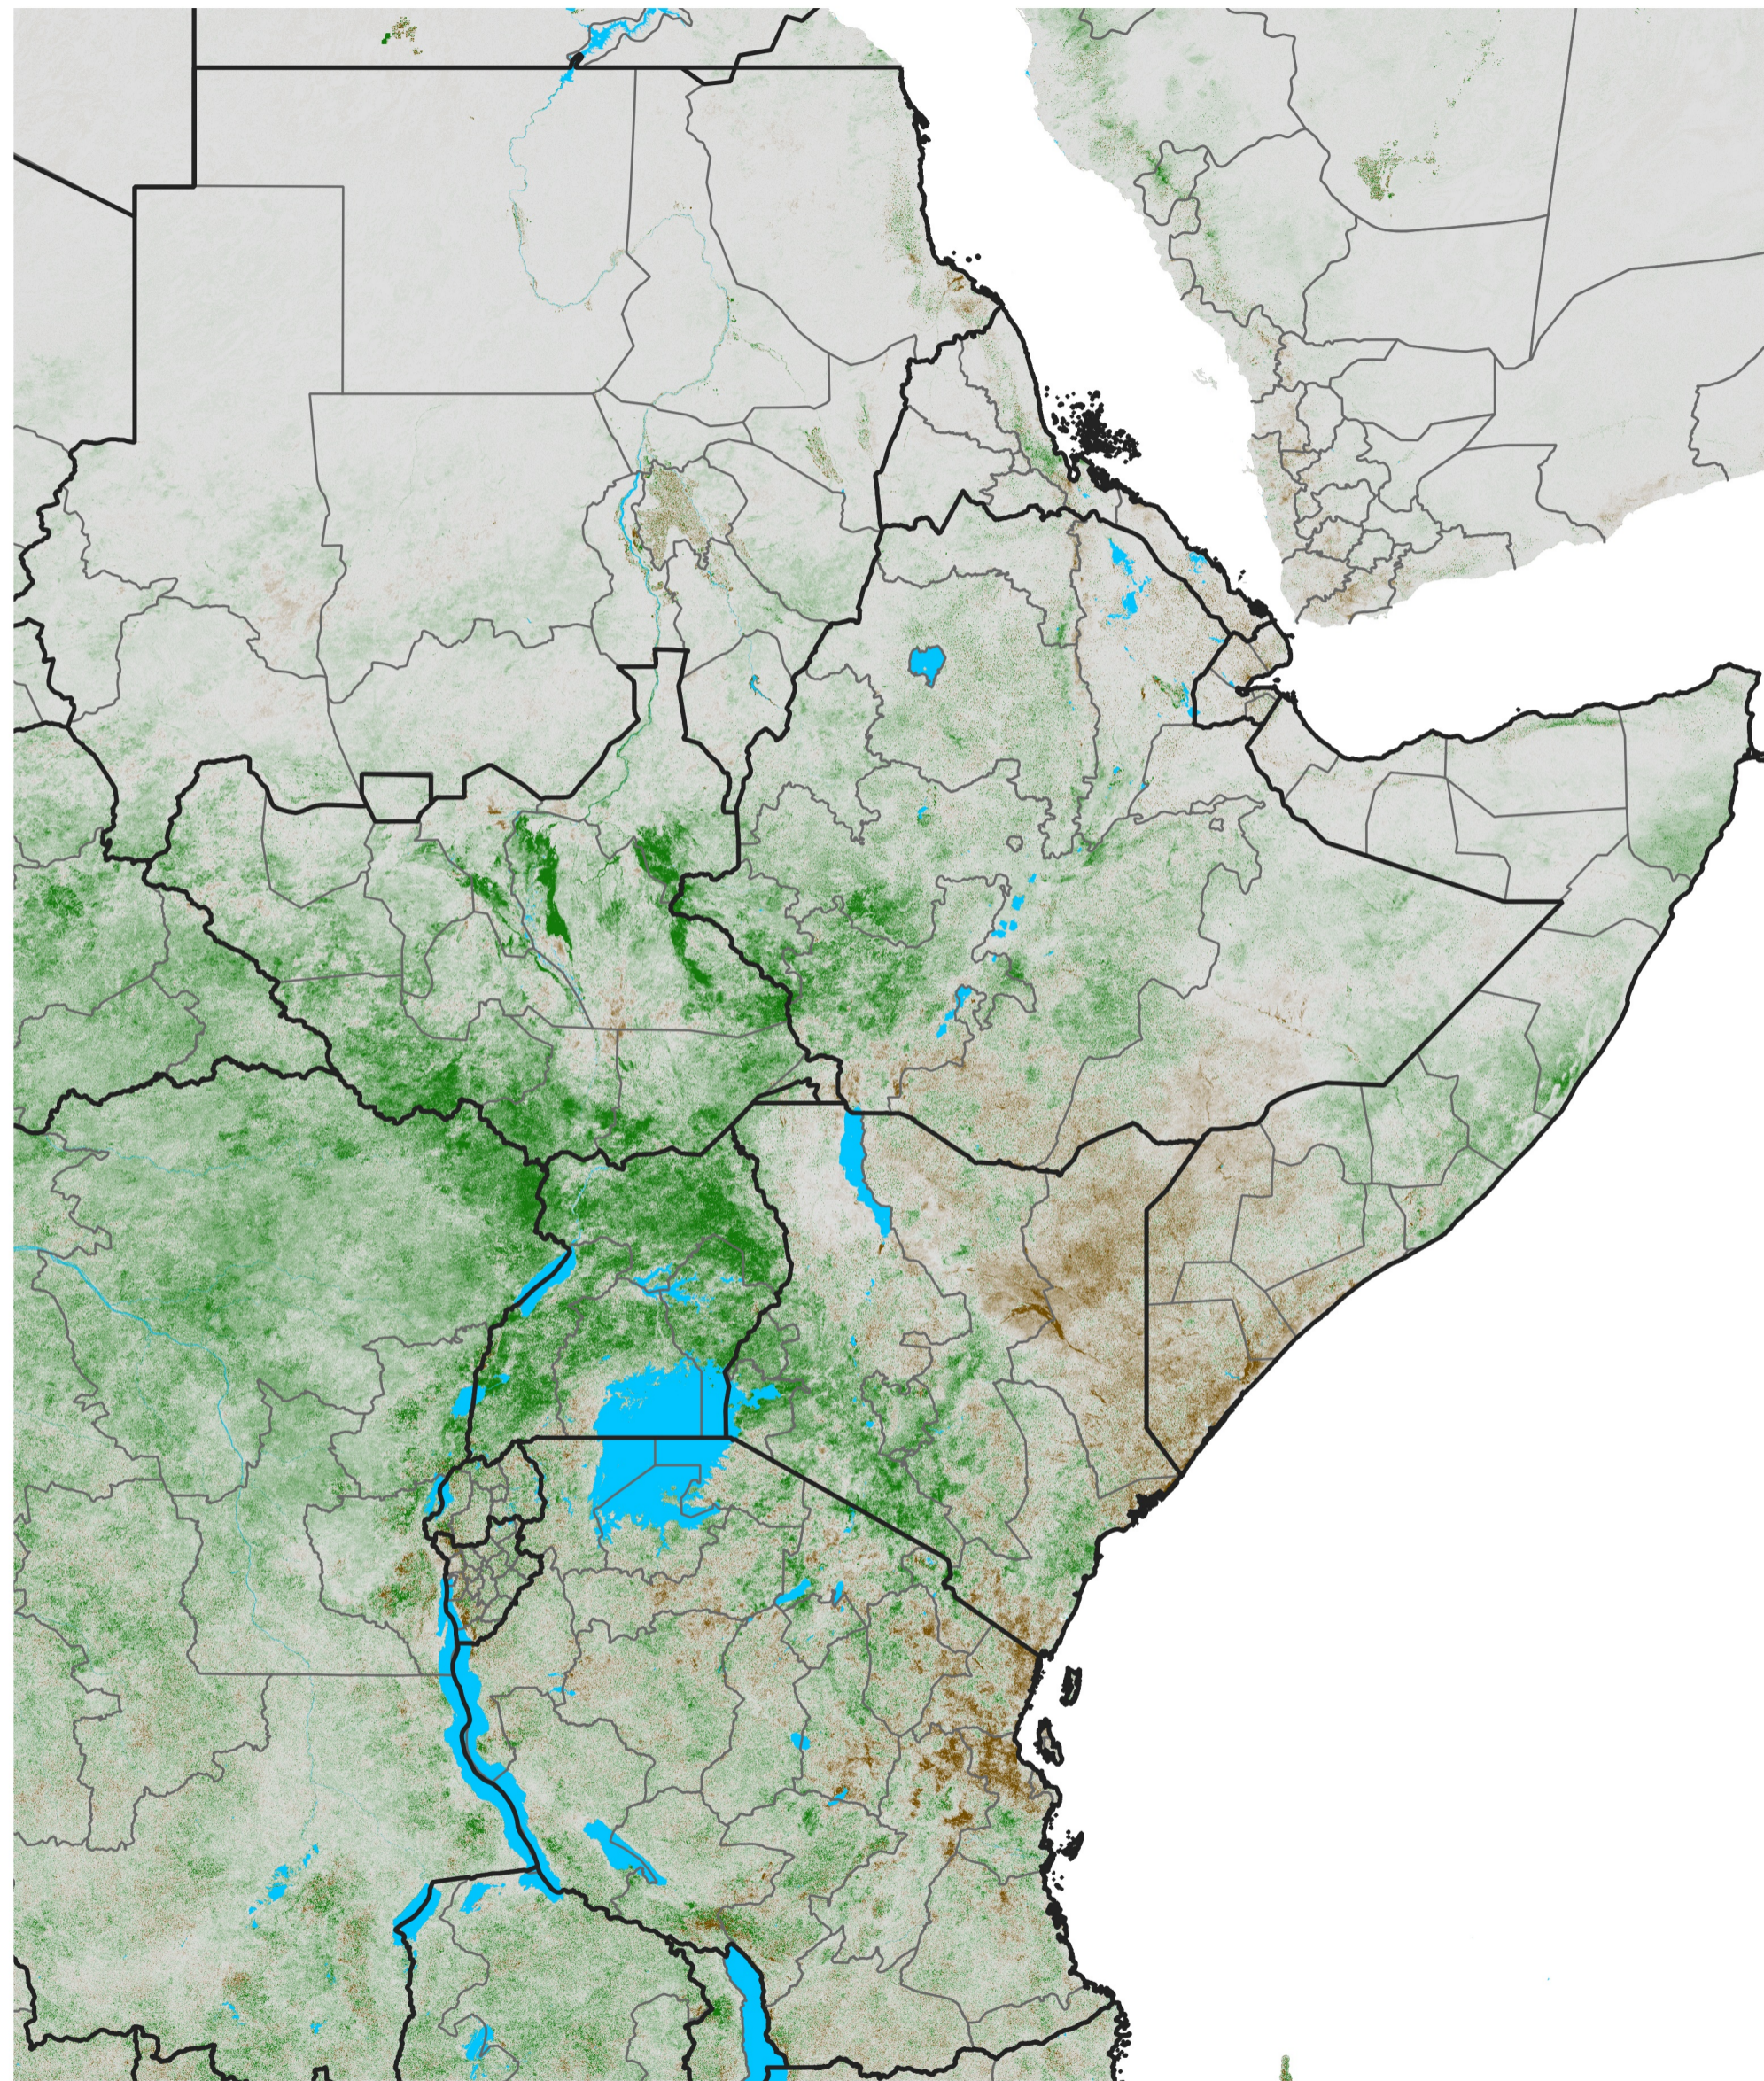

# East Africa NDVI Difference

2013 minus 2012

Period 13 / Feb 26 - Mar 05, 2013

## NDVI Difference

< -0.3   -0.2   -0.1   -0.05   0.05   0.1   0.2   >0.3

Negative

No Difference

Positive