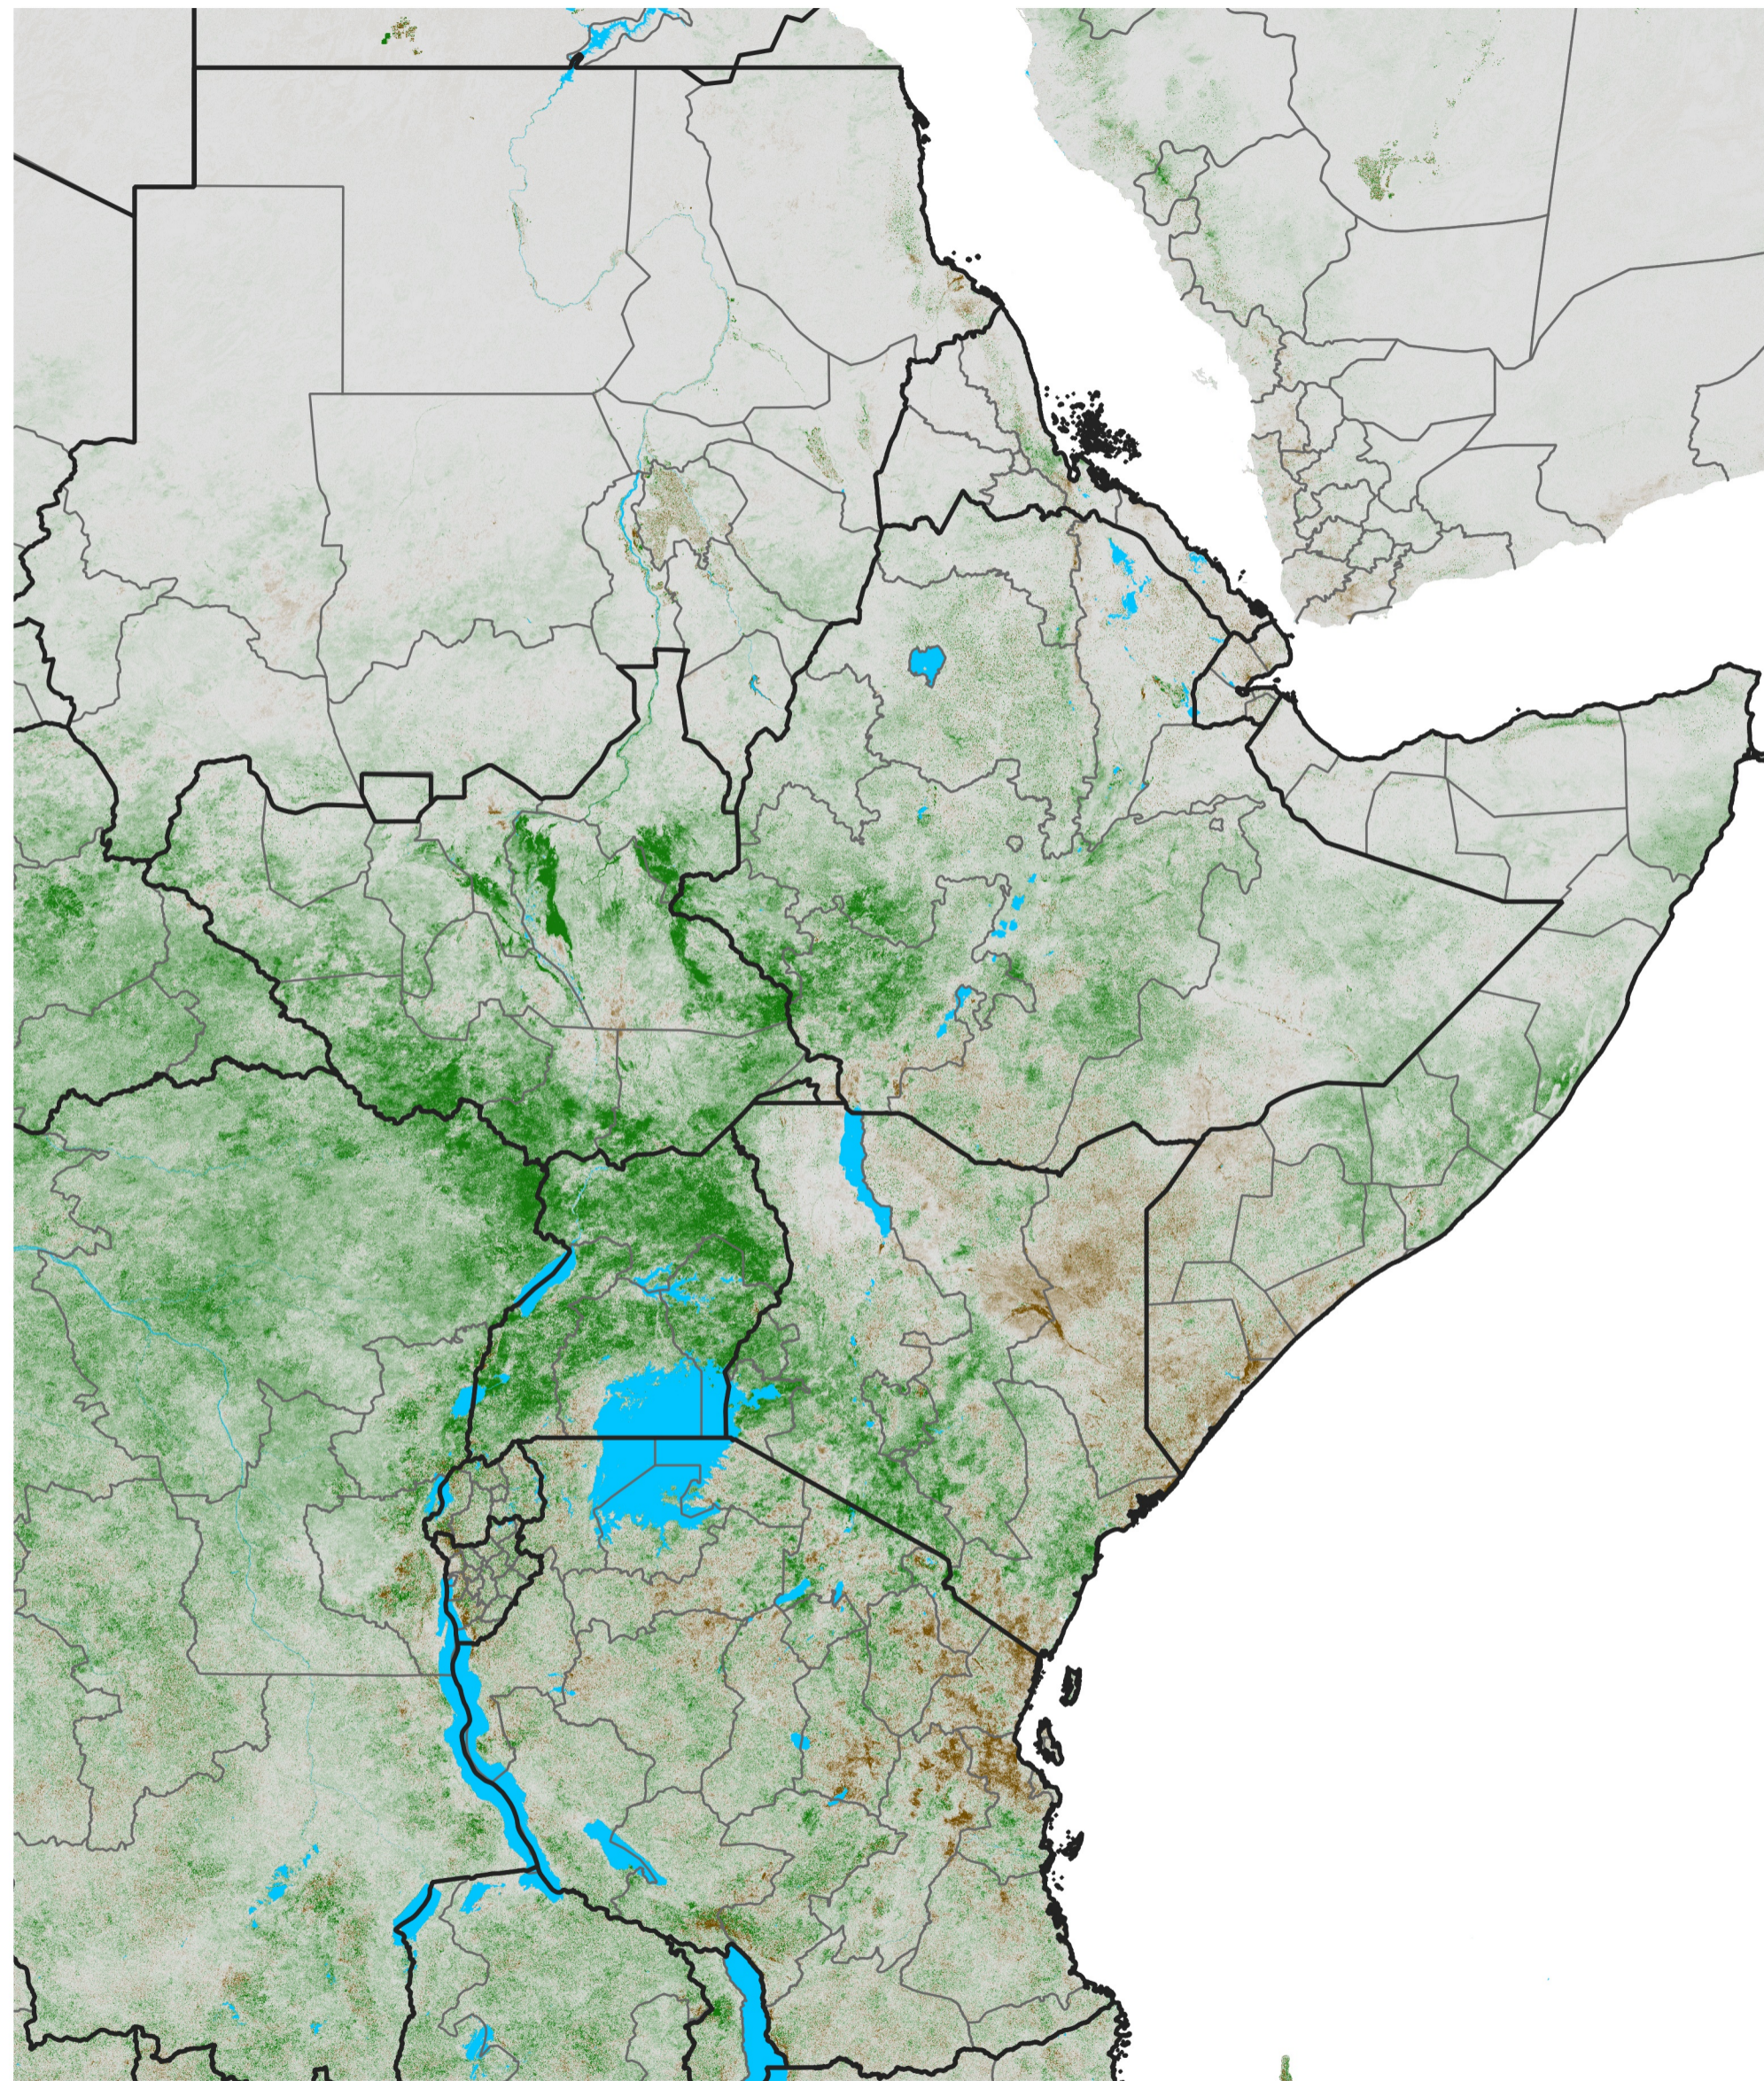

East Africa NDVI Difference

2013 minus 2012

Period 14 / Mar 01 - 10, 2013

NDVI Difference

< -0.3 -0.2 -0.1 -0.05 0.05 0.1 0.2 >0.3

Negative

No Difference

Positive