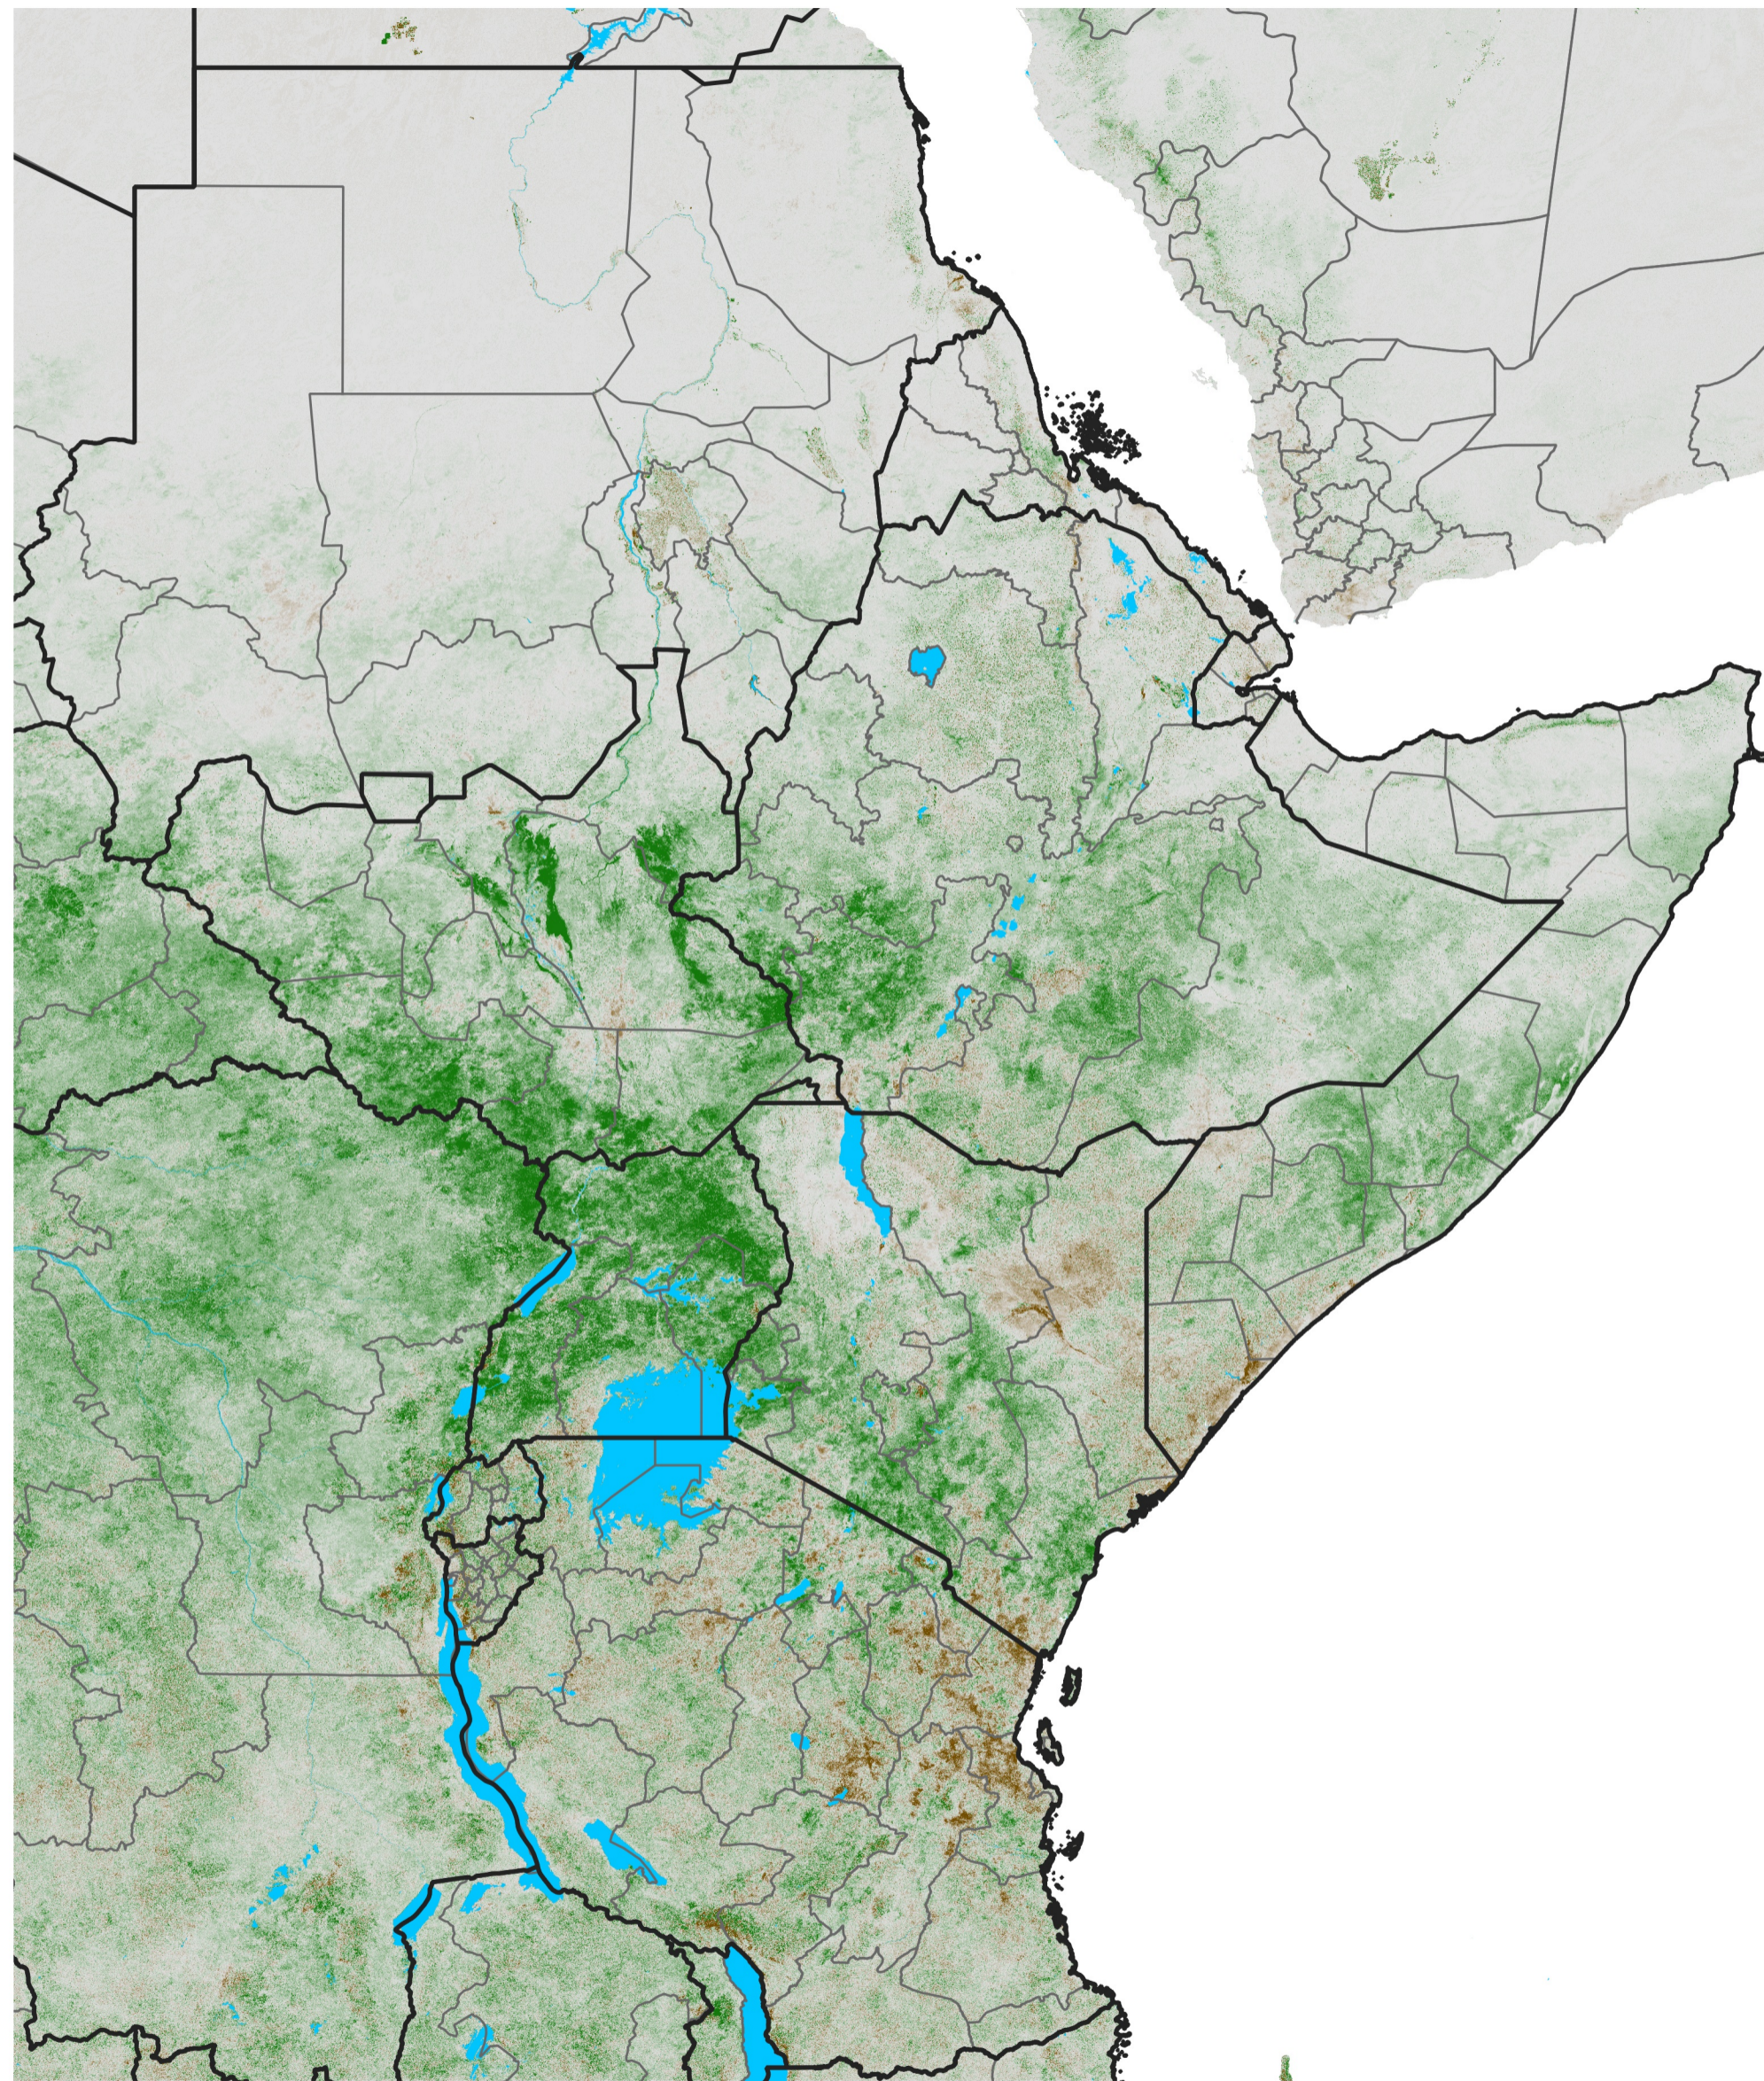

East Africa NDVI Difference

2013 minus 2012

Period 15 / Mar 06 - 15, 2013

NDVI Difference

< -0.3 -0.2 -0.1 -0.05 0.05 0.1 0.2 >0.3

Negative

No Difference

Positive