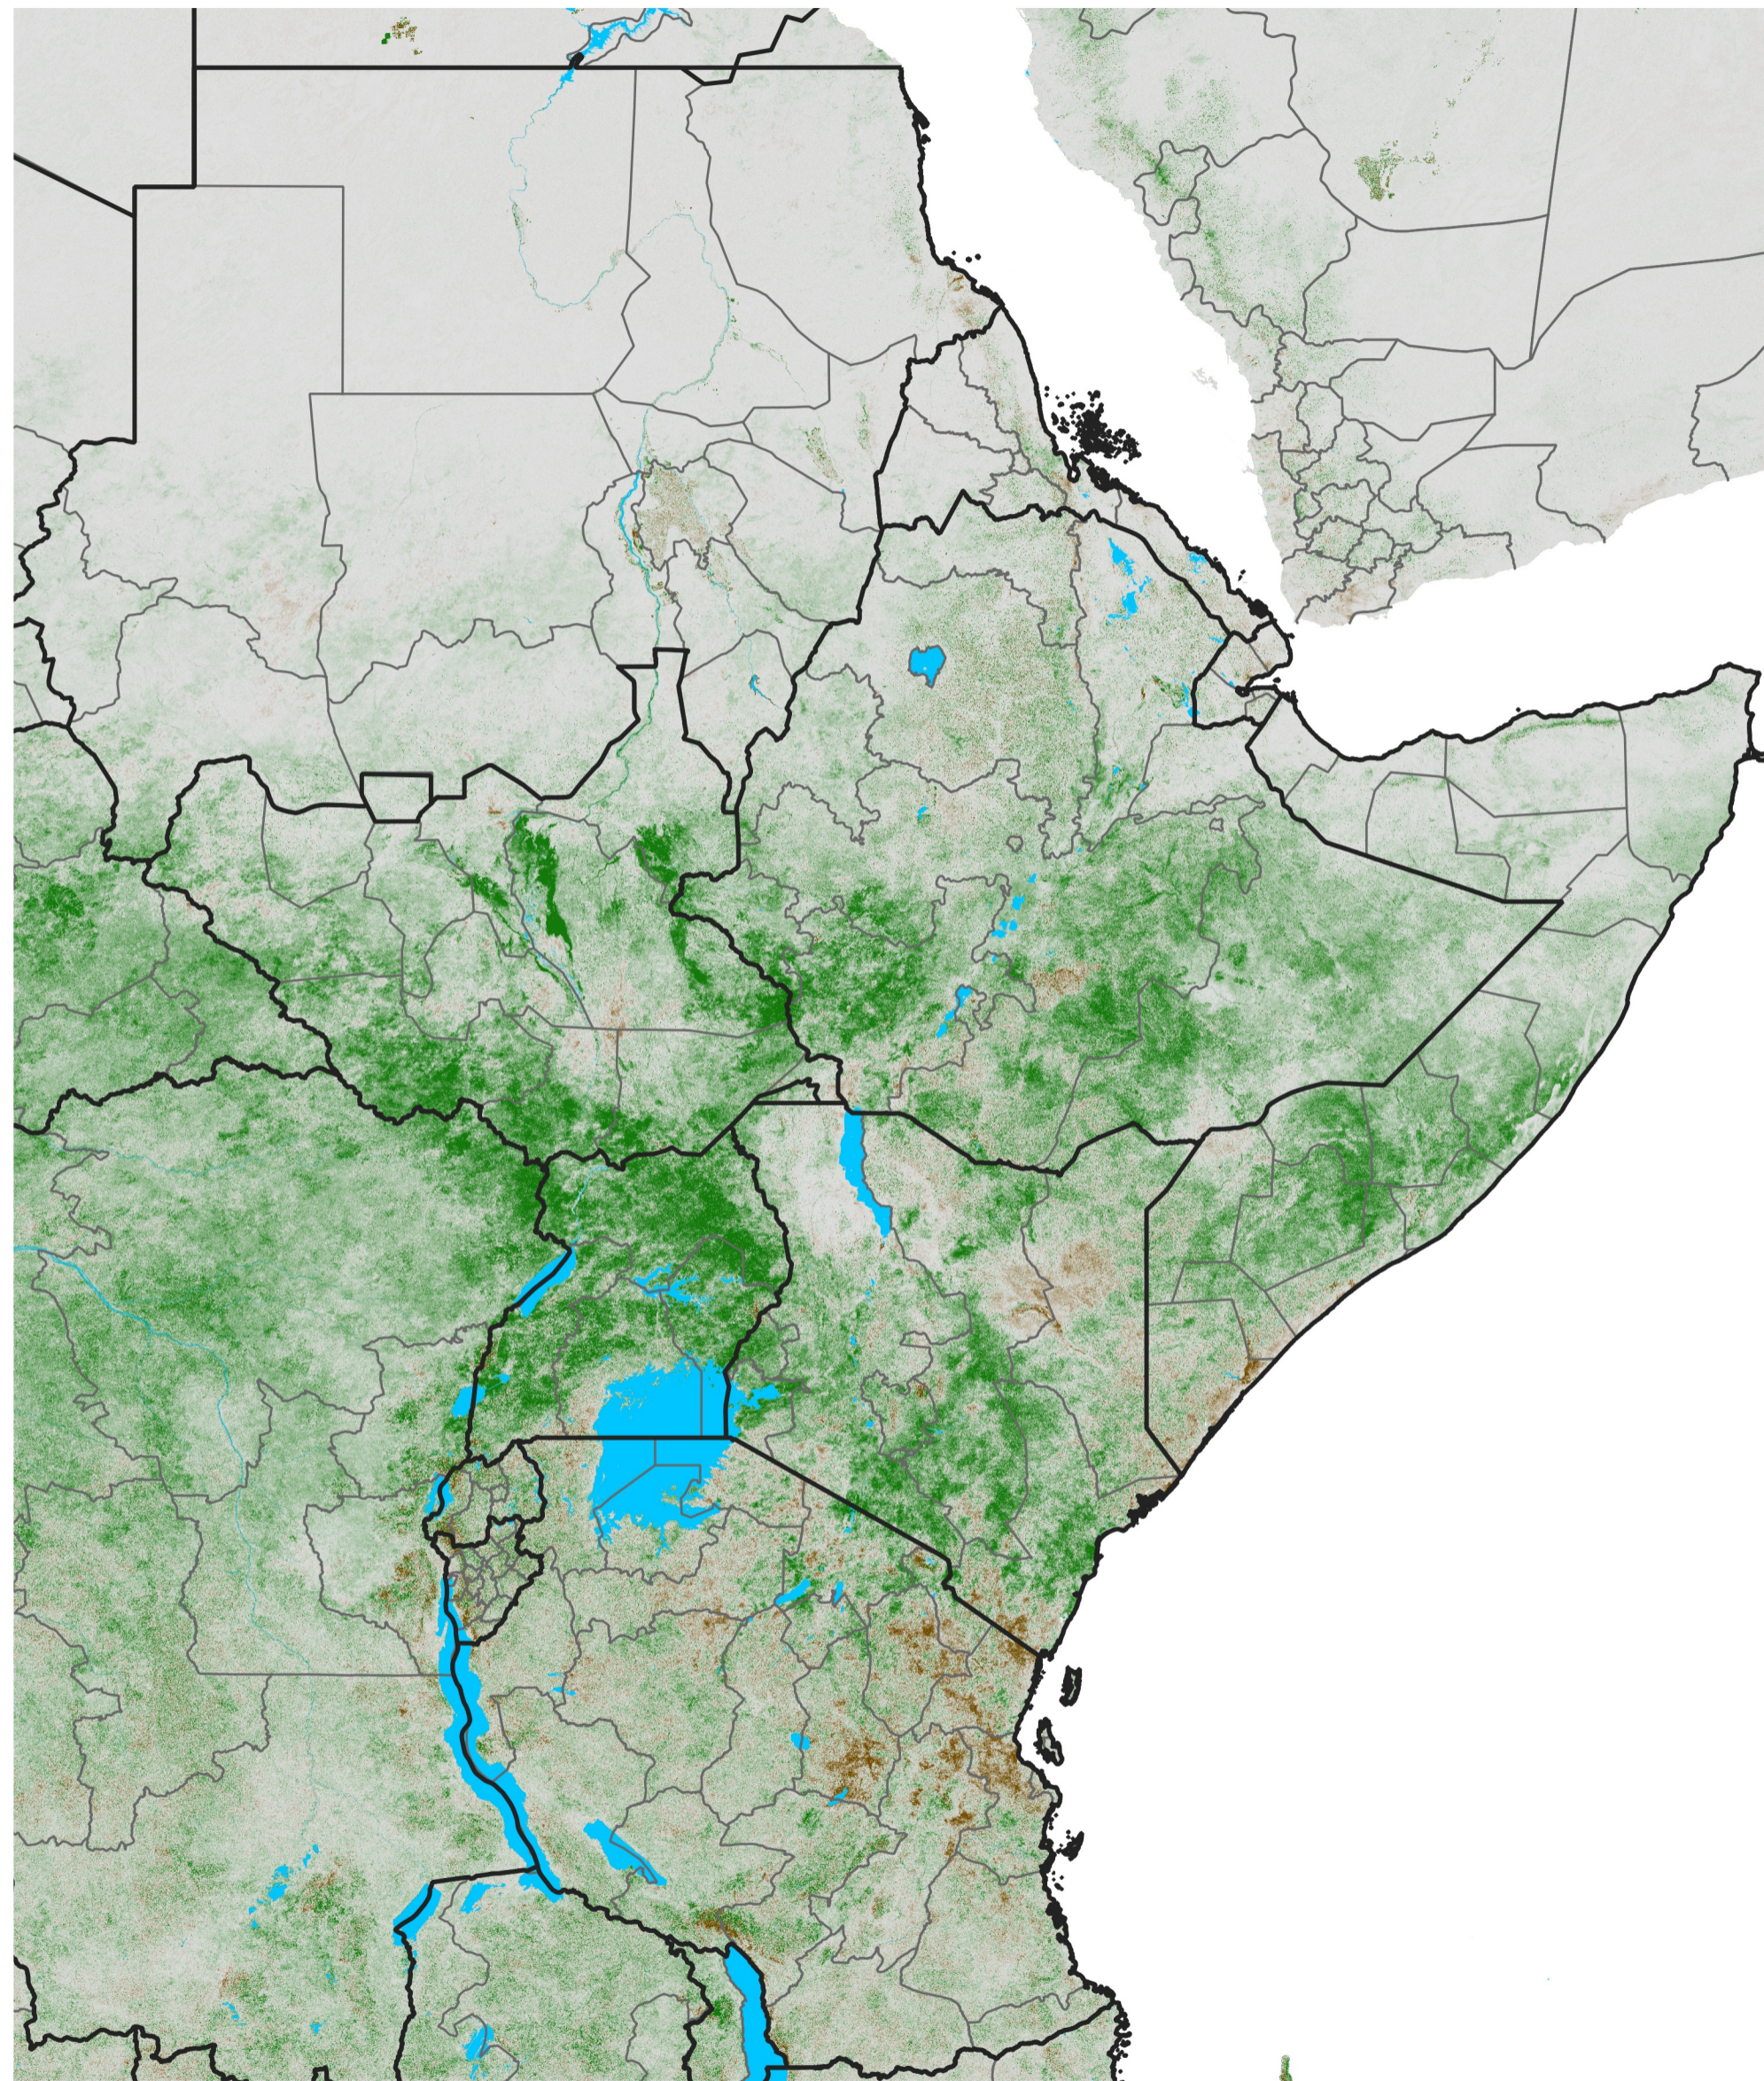

# East Africa NDVI Difference

2013 minus 2012

Period 16 / Mar 11 - 20, 2013

## NDVI Difference

< -0.3   -0.2   -0.1   -0.05   0.05   0.1   0.2   >0.3

Negative

No Difference

Positive