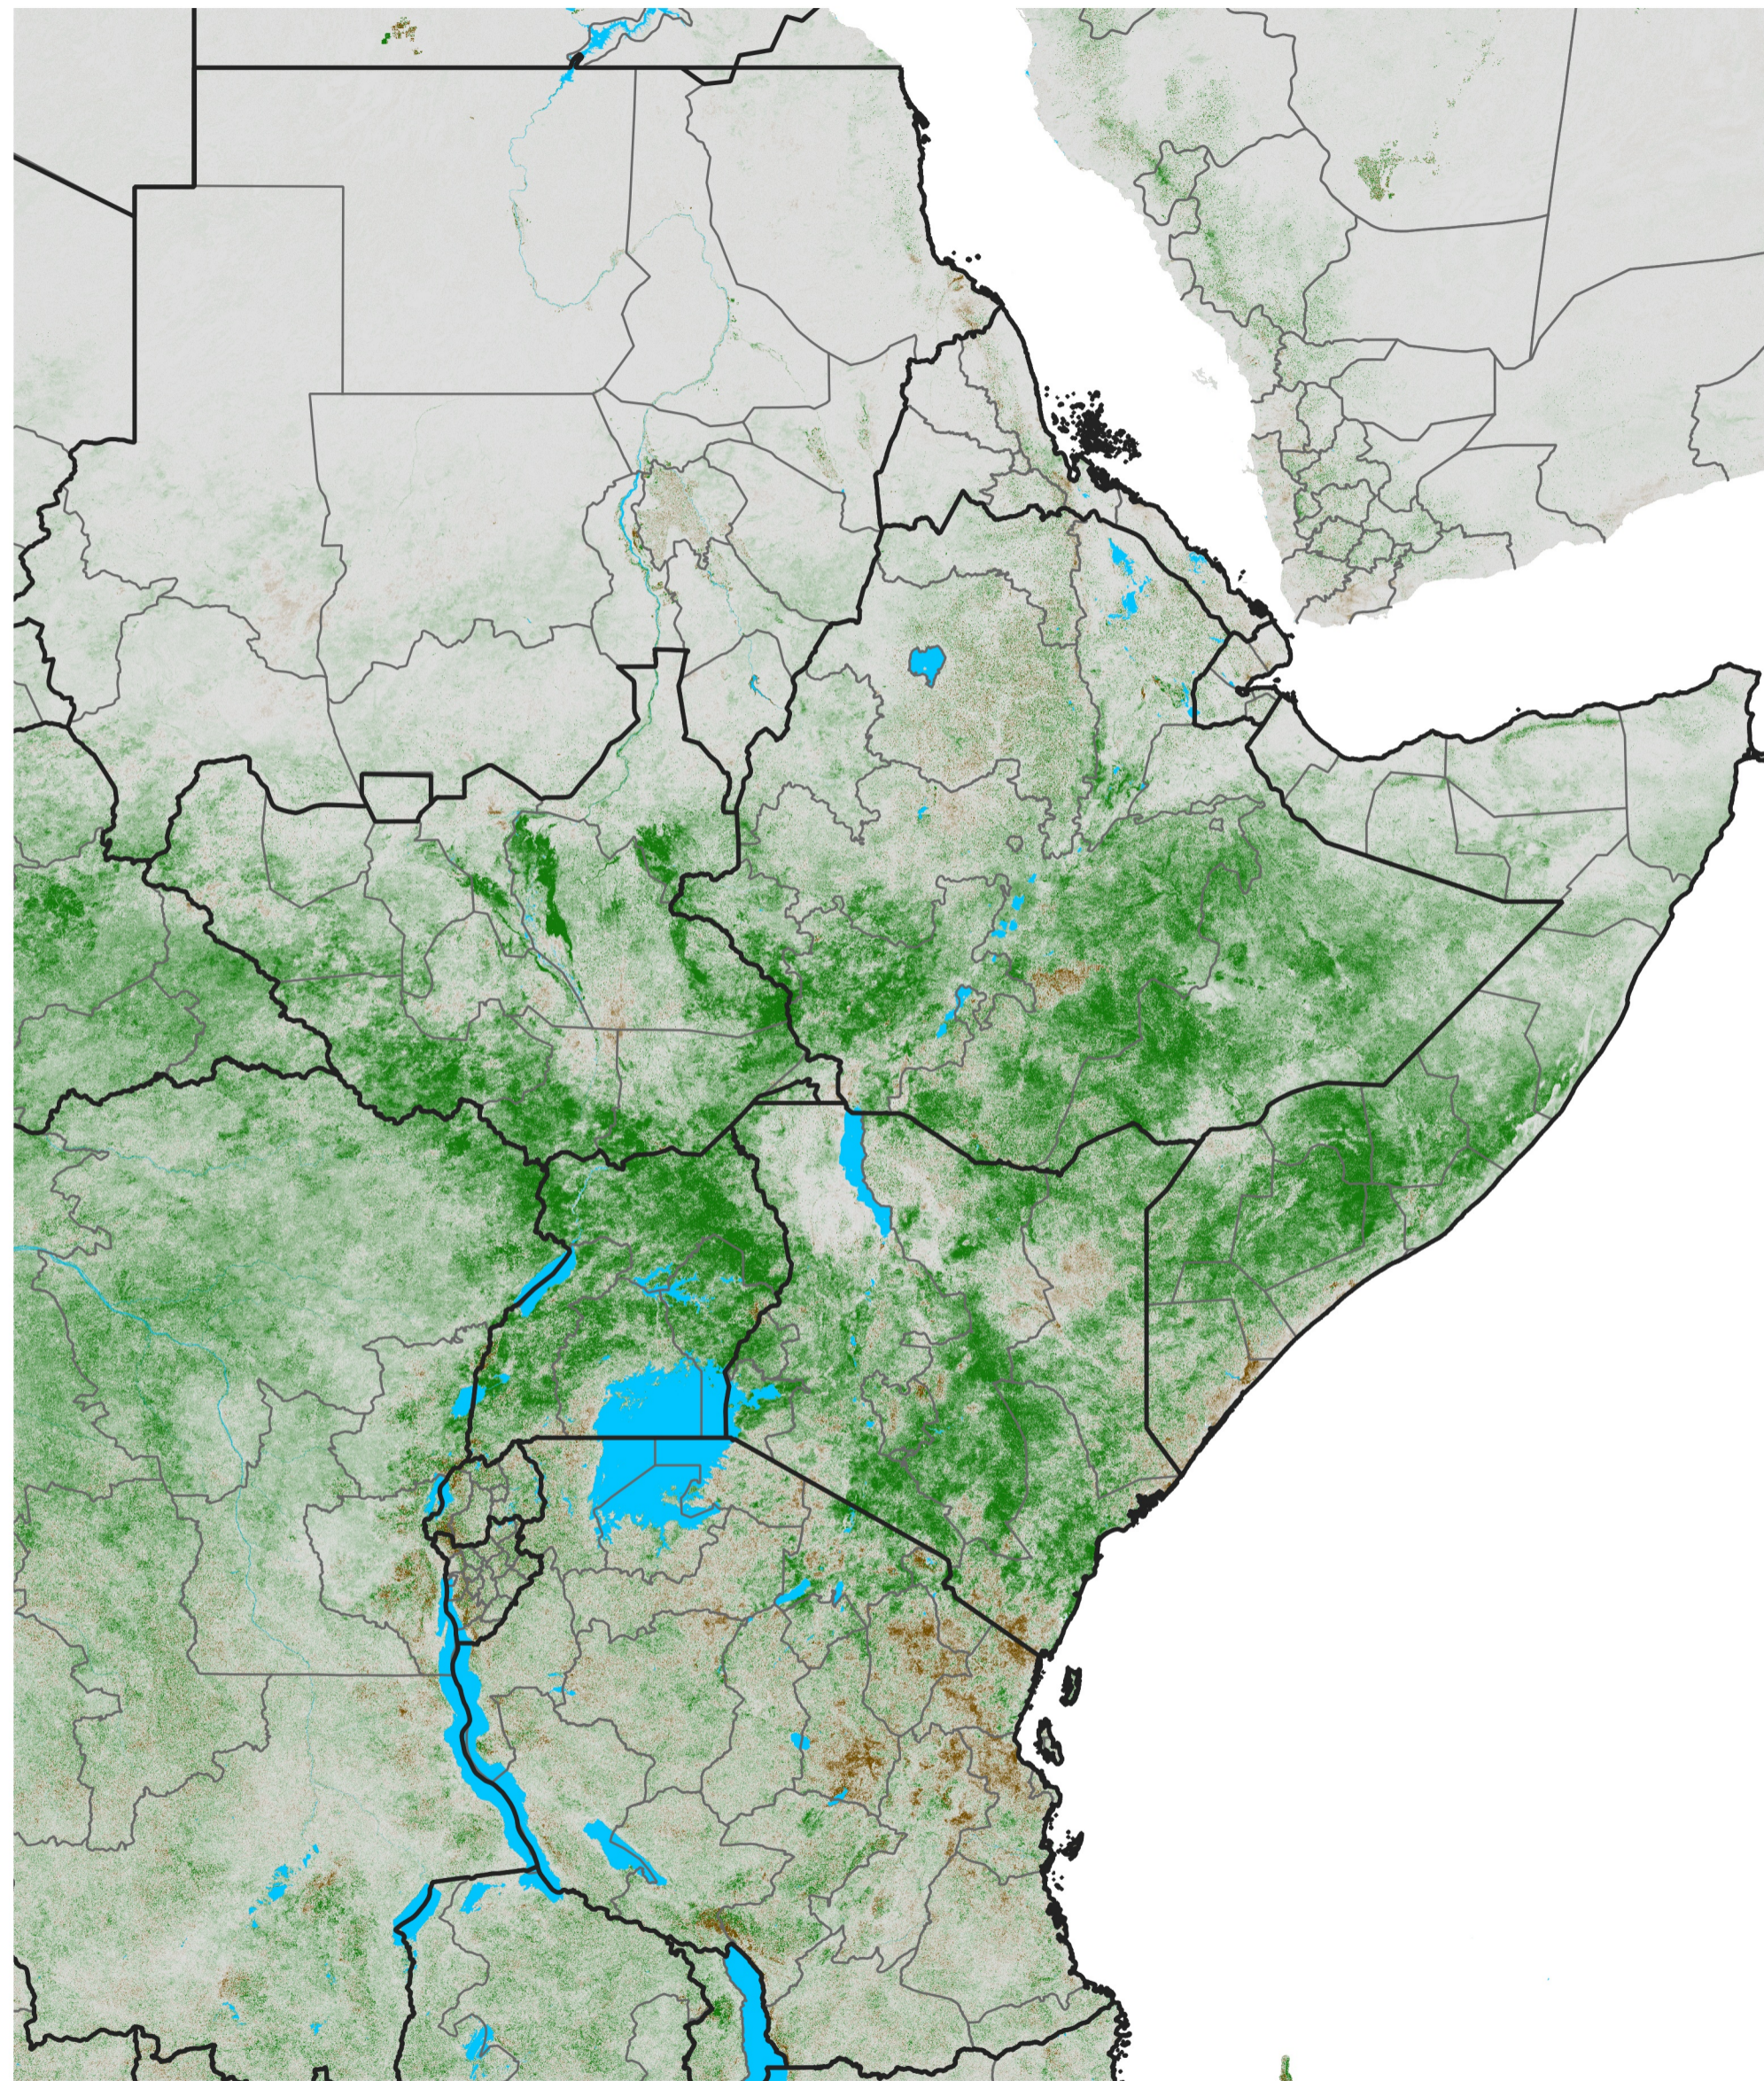

East Africa NDVI Difference

2013 minus 2012

Period 17 / Mar 16 - 25, 2013

NDVI Difference

< -0.3 -0.2 -0.1 -0.05 0.05 0.1 0.2 >0.3

Negative

No Difference

Positive