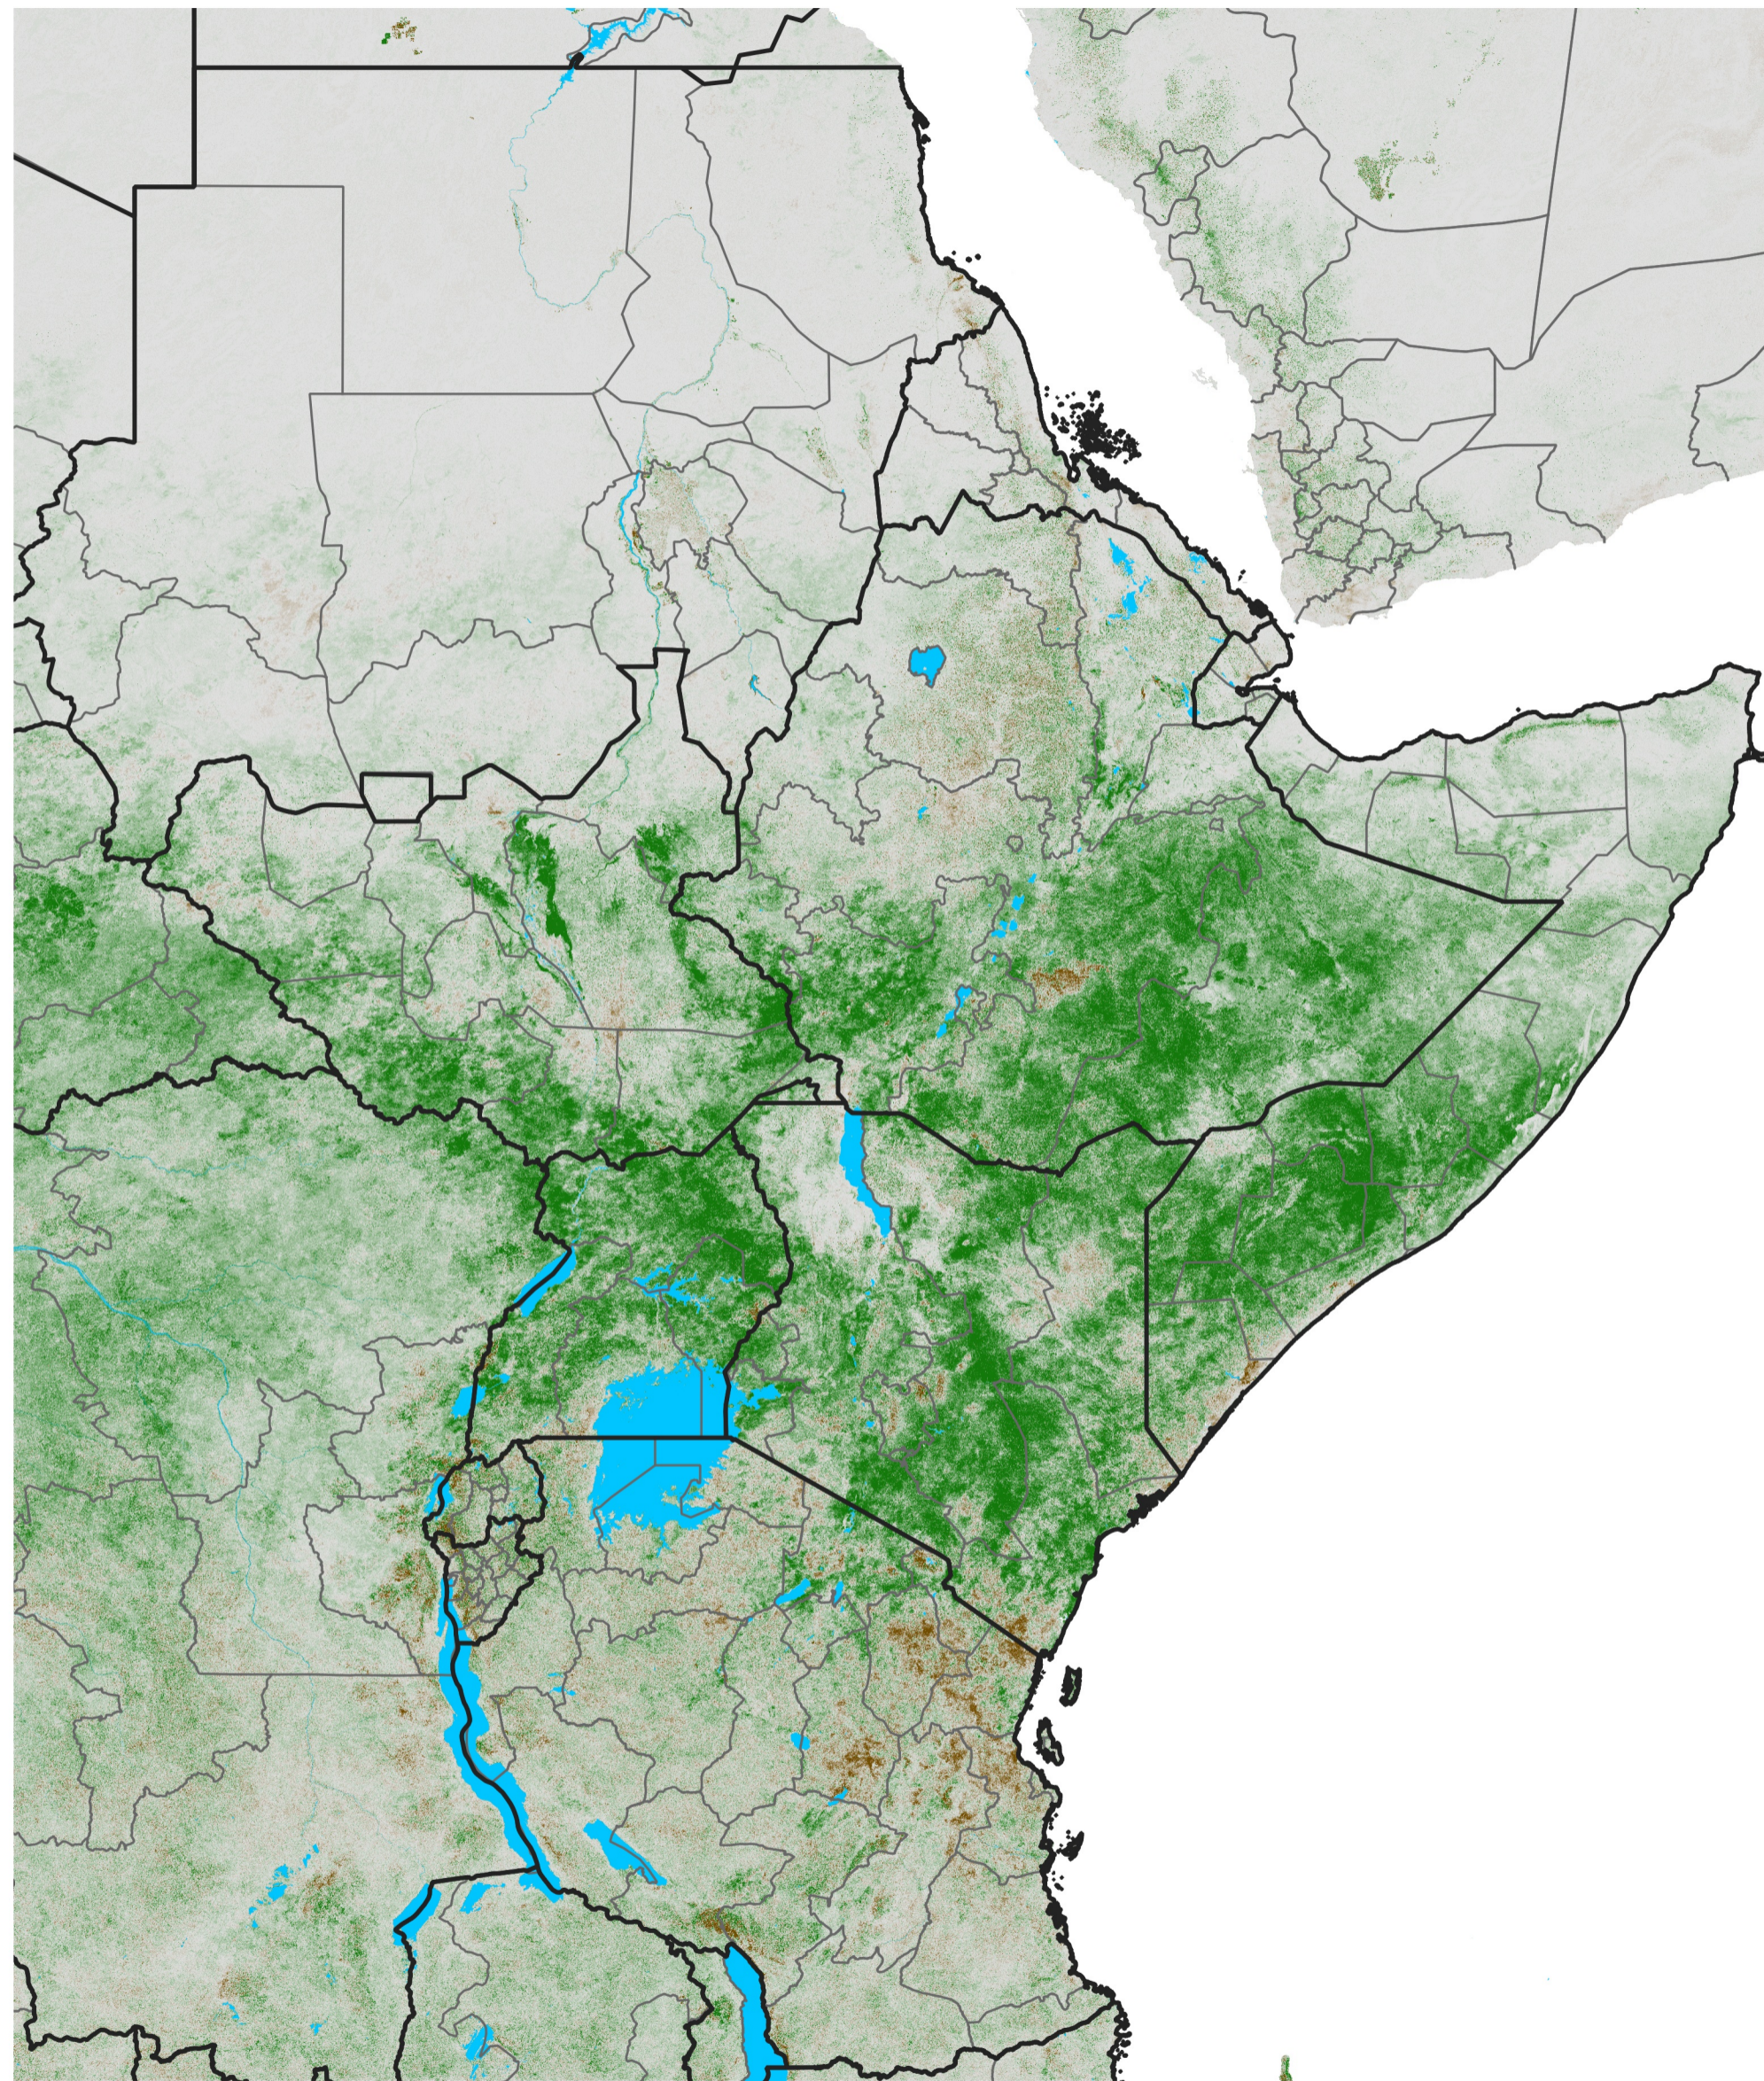

# East Africa NDVI Difference

2013 minus 2012

Period 18 / Mar 21 - 31, 2013

## NDVI Difference

< -0.3   -0.2   -0.1   -0.05   0.05   0.1   0.2   >0.3

Negative

No Difference

Positive