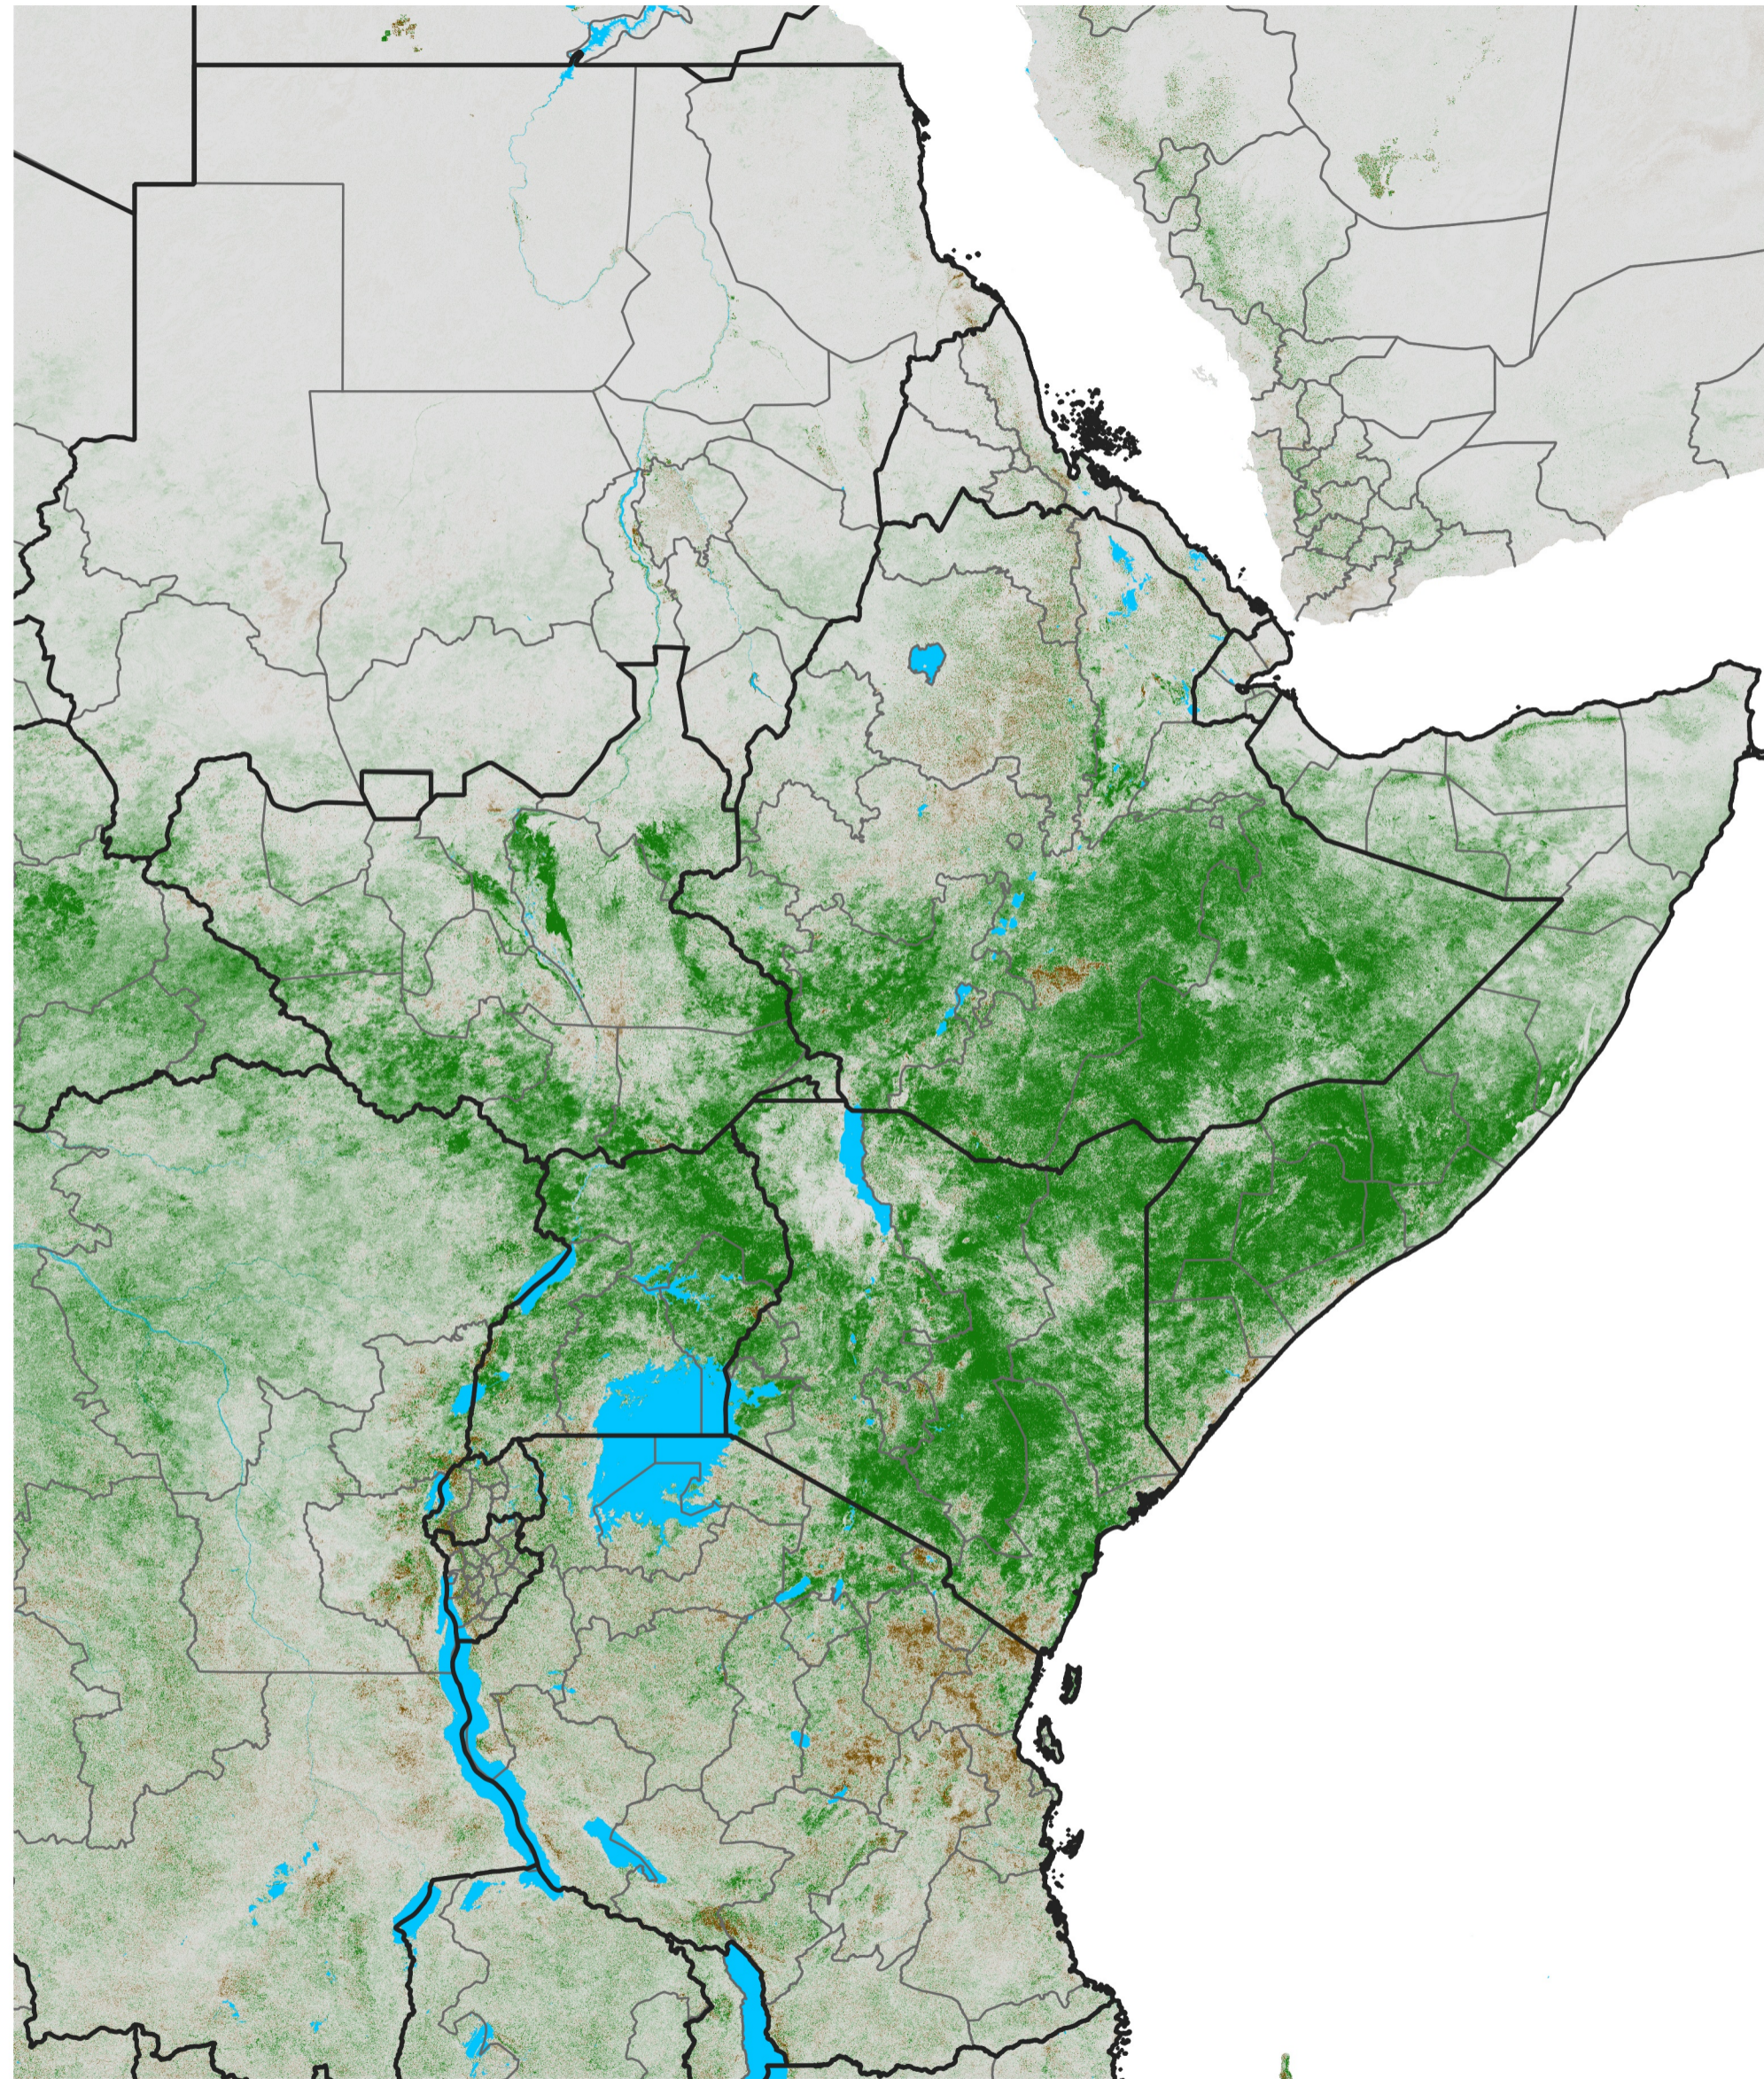

# East Africa NDVI Difference

2013 minus 2012

Period 19 / Mar 26 - Apr 05, 2013

## NDVI Difference

< -0.3   -0.2   -0.1   -0.05   0.05   0.1   0.2   >0.3

Negative

No Difference

Positive