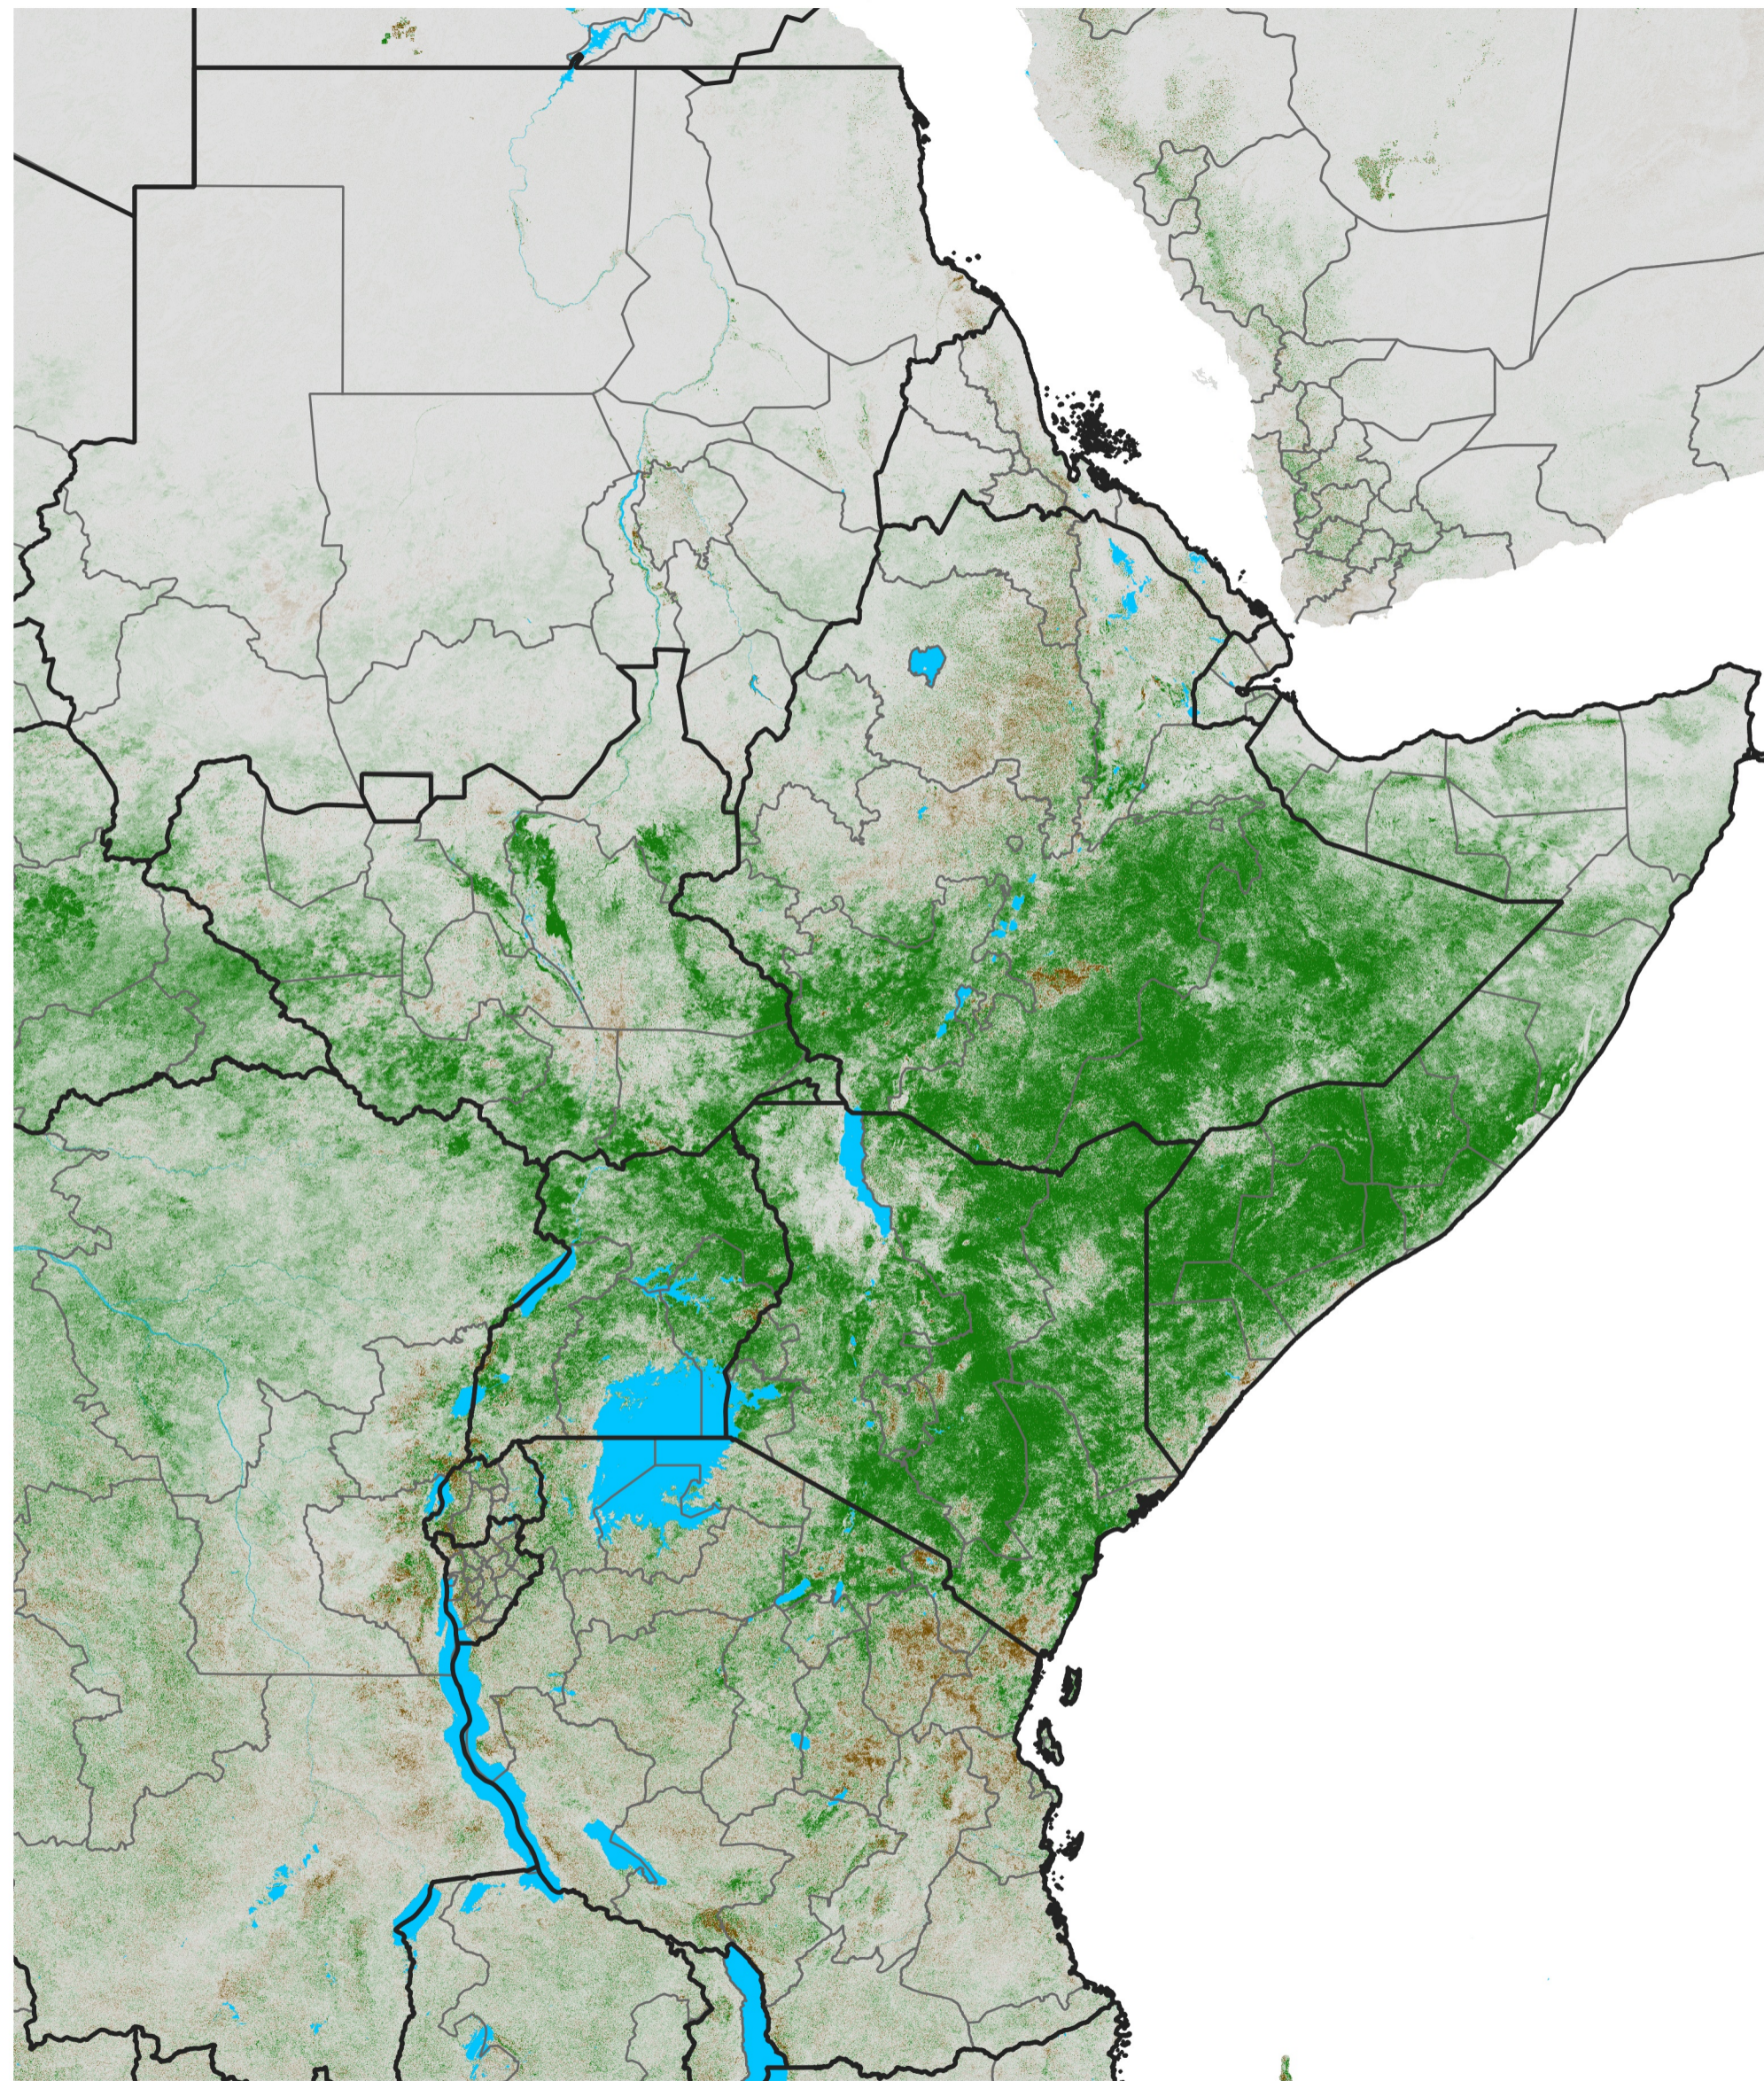

# East Africa NDVI Difference

2013 minus 2012

Period 20 / Apr 01 - 10, 2013

## NDVI Difference

< -0.3   -0.2   -0.1   -0.05   0.05   0.1   0.2   >0.3

Negative

No Difference

Positive