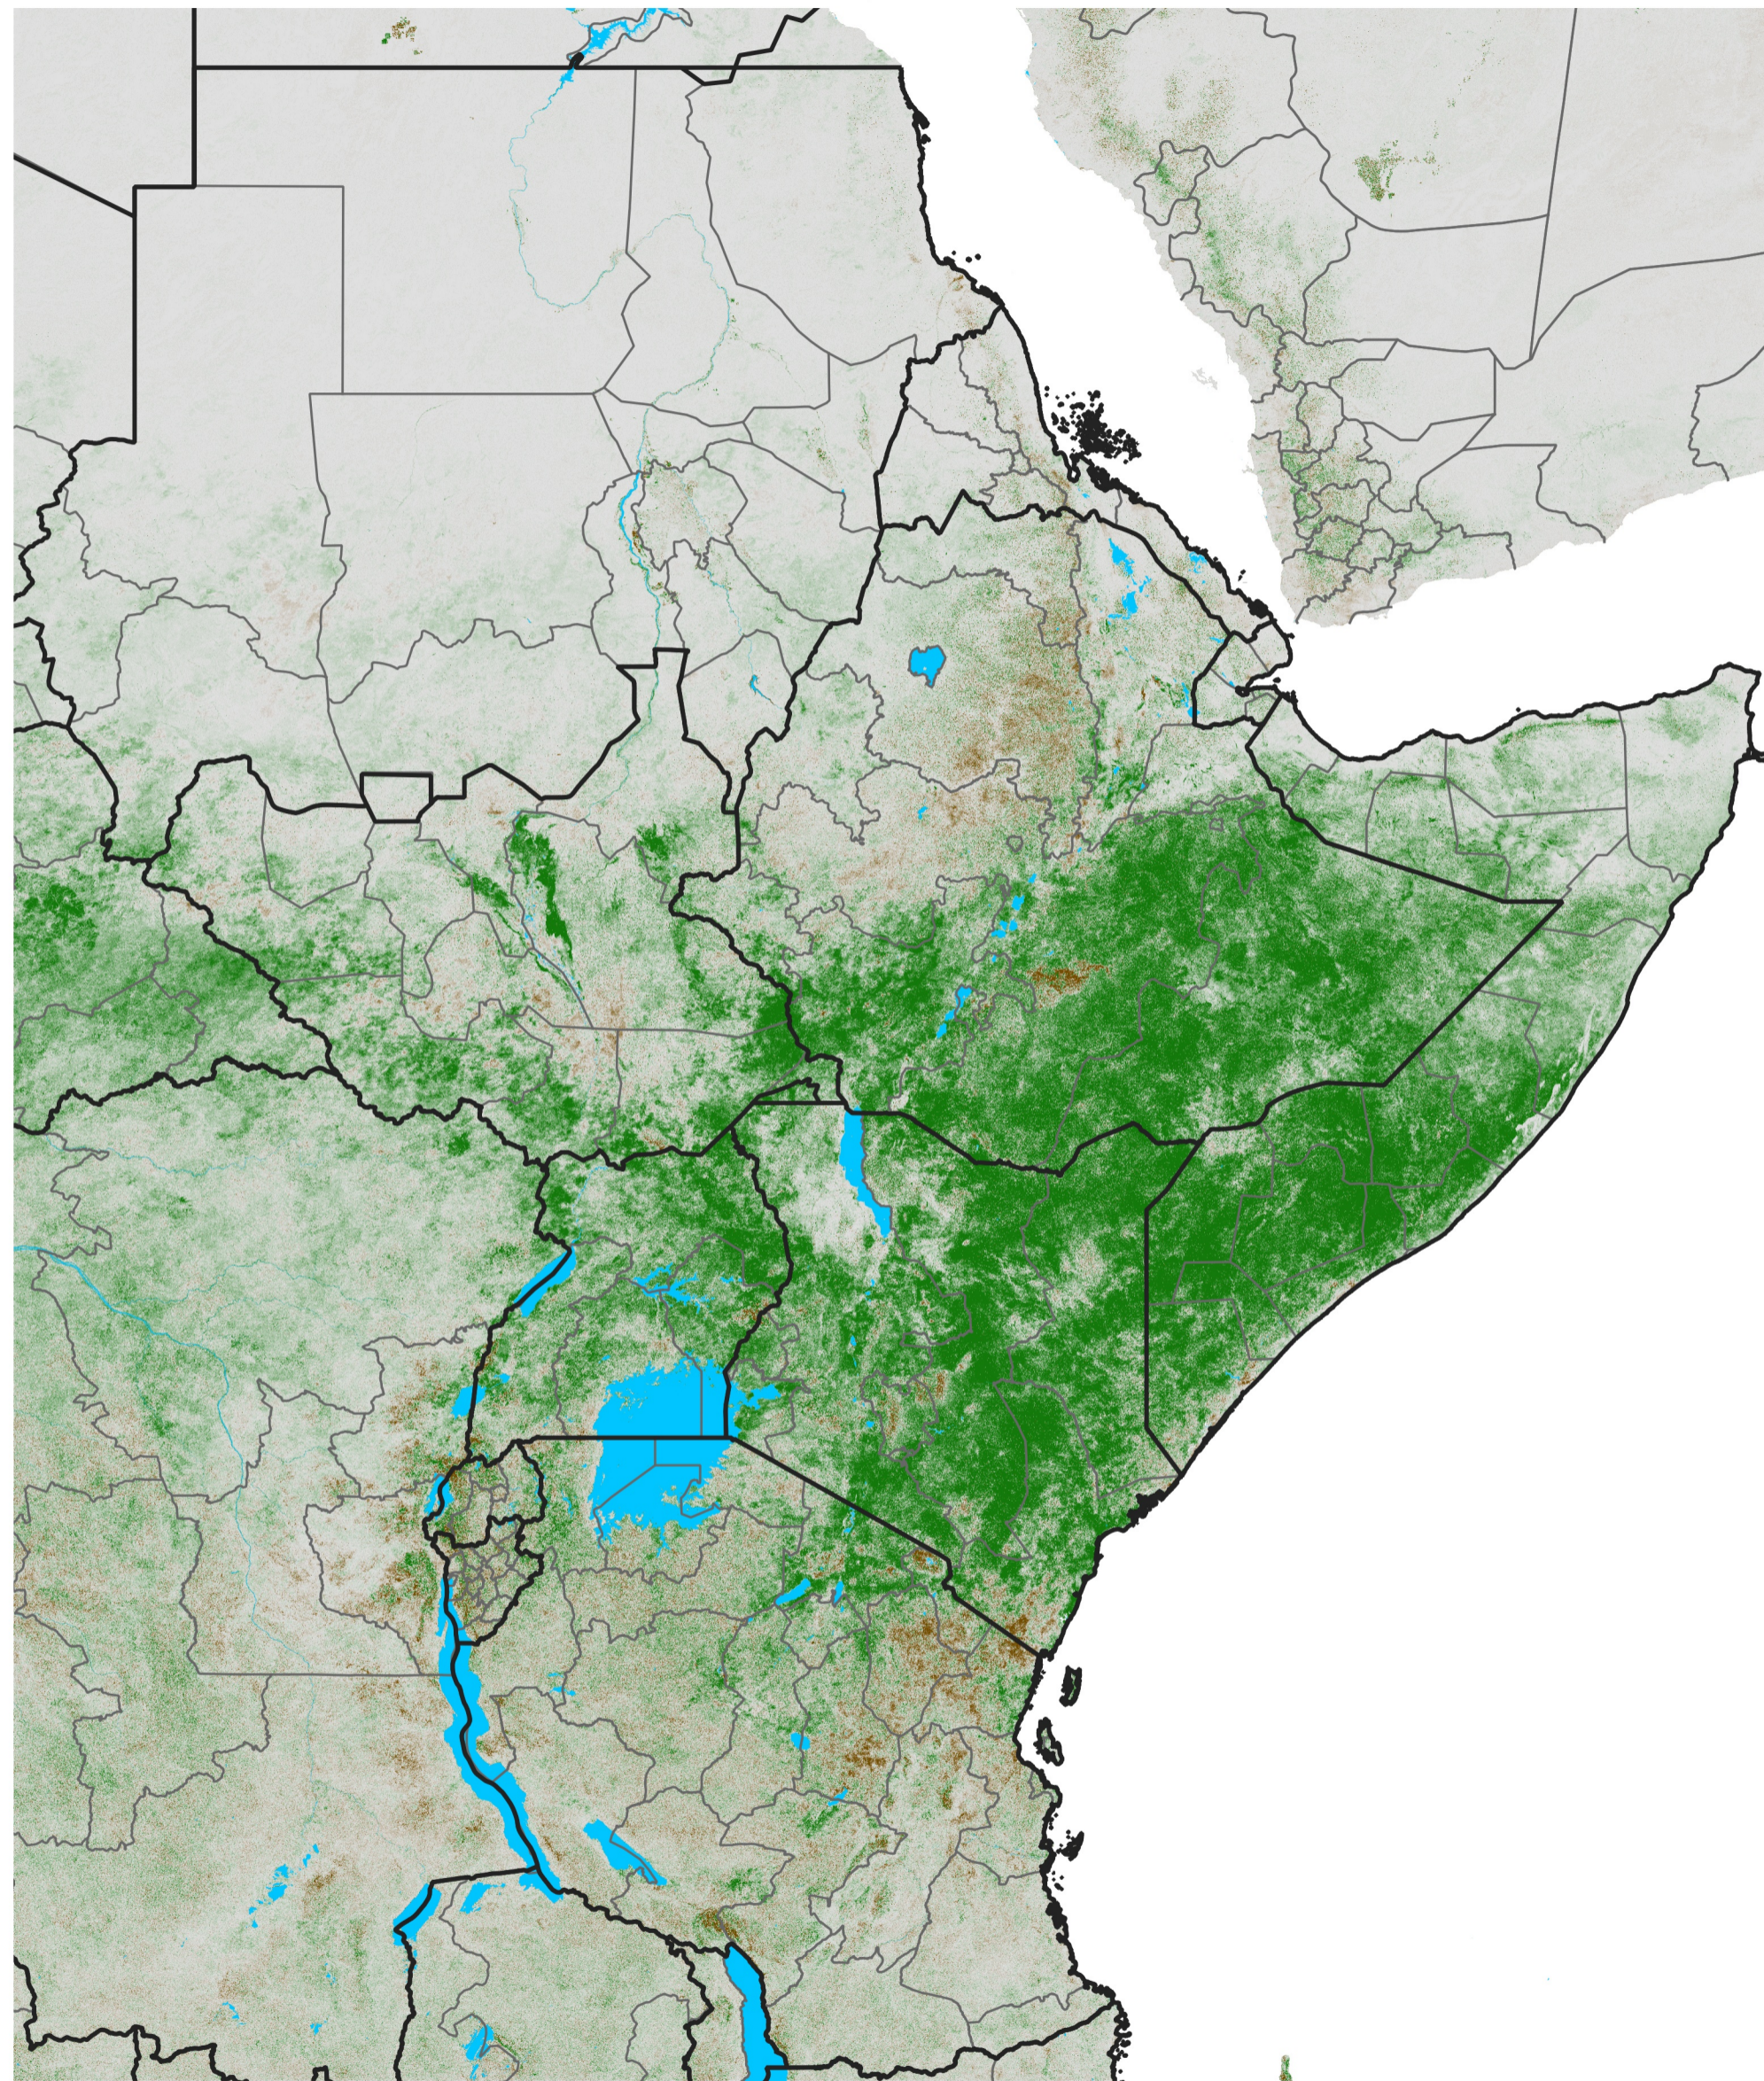

East Africa NDVI Difference

2013 minus 2012

Period 21 / Apr 06 - 15, 2013

NDVI Difference

< -0.3 -0.2 -0.1 -0.05 0.05 0.1 0.2 >0.3

Negative

No Difference

Positive