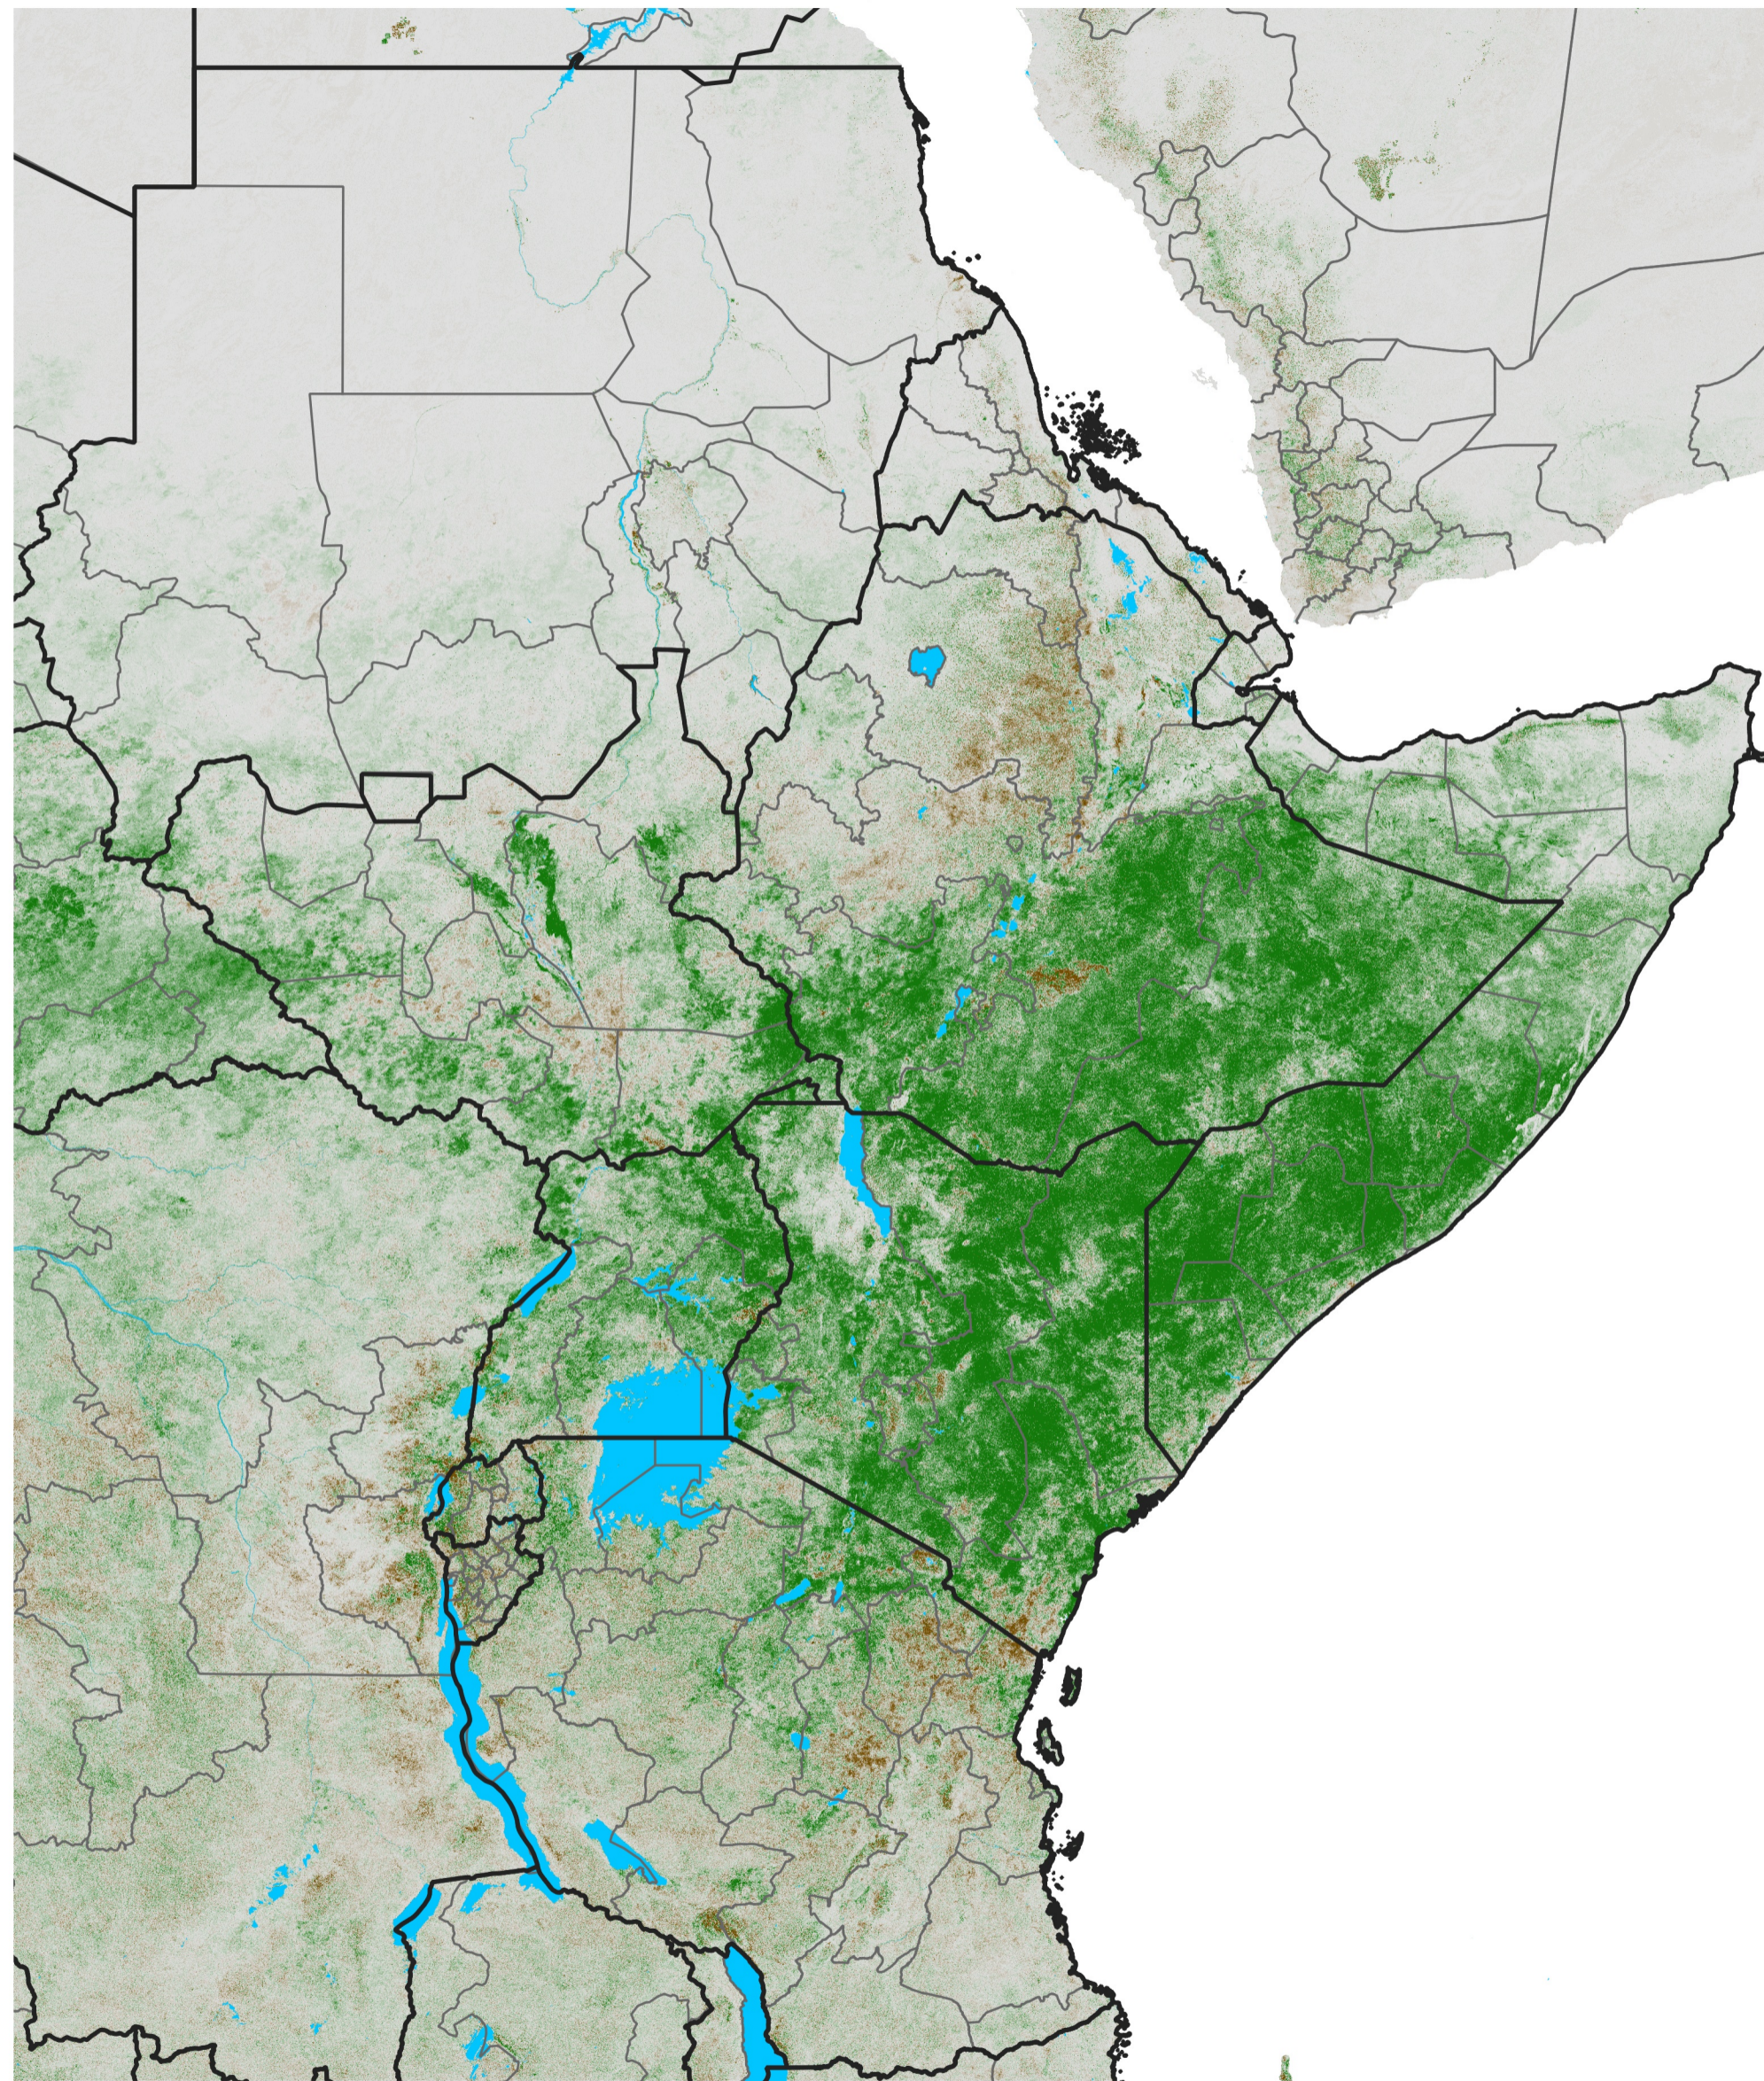

East Africa NDVI Difference

2013 minus 2012

Period 22 / Apr 11 - 20, 2013

NDVI Difference

< -0.3 -0.2 -0.1 -0.05 0.05 0.1 0.2 >0.3

Negative

No Difference

Positive