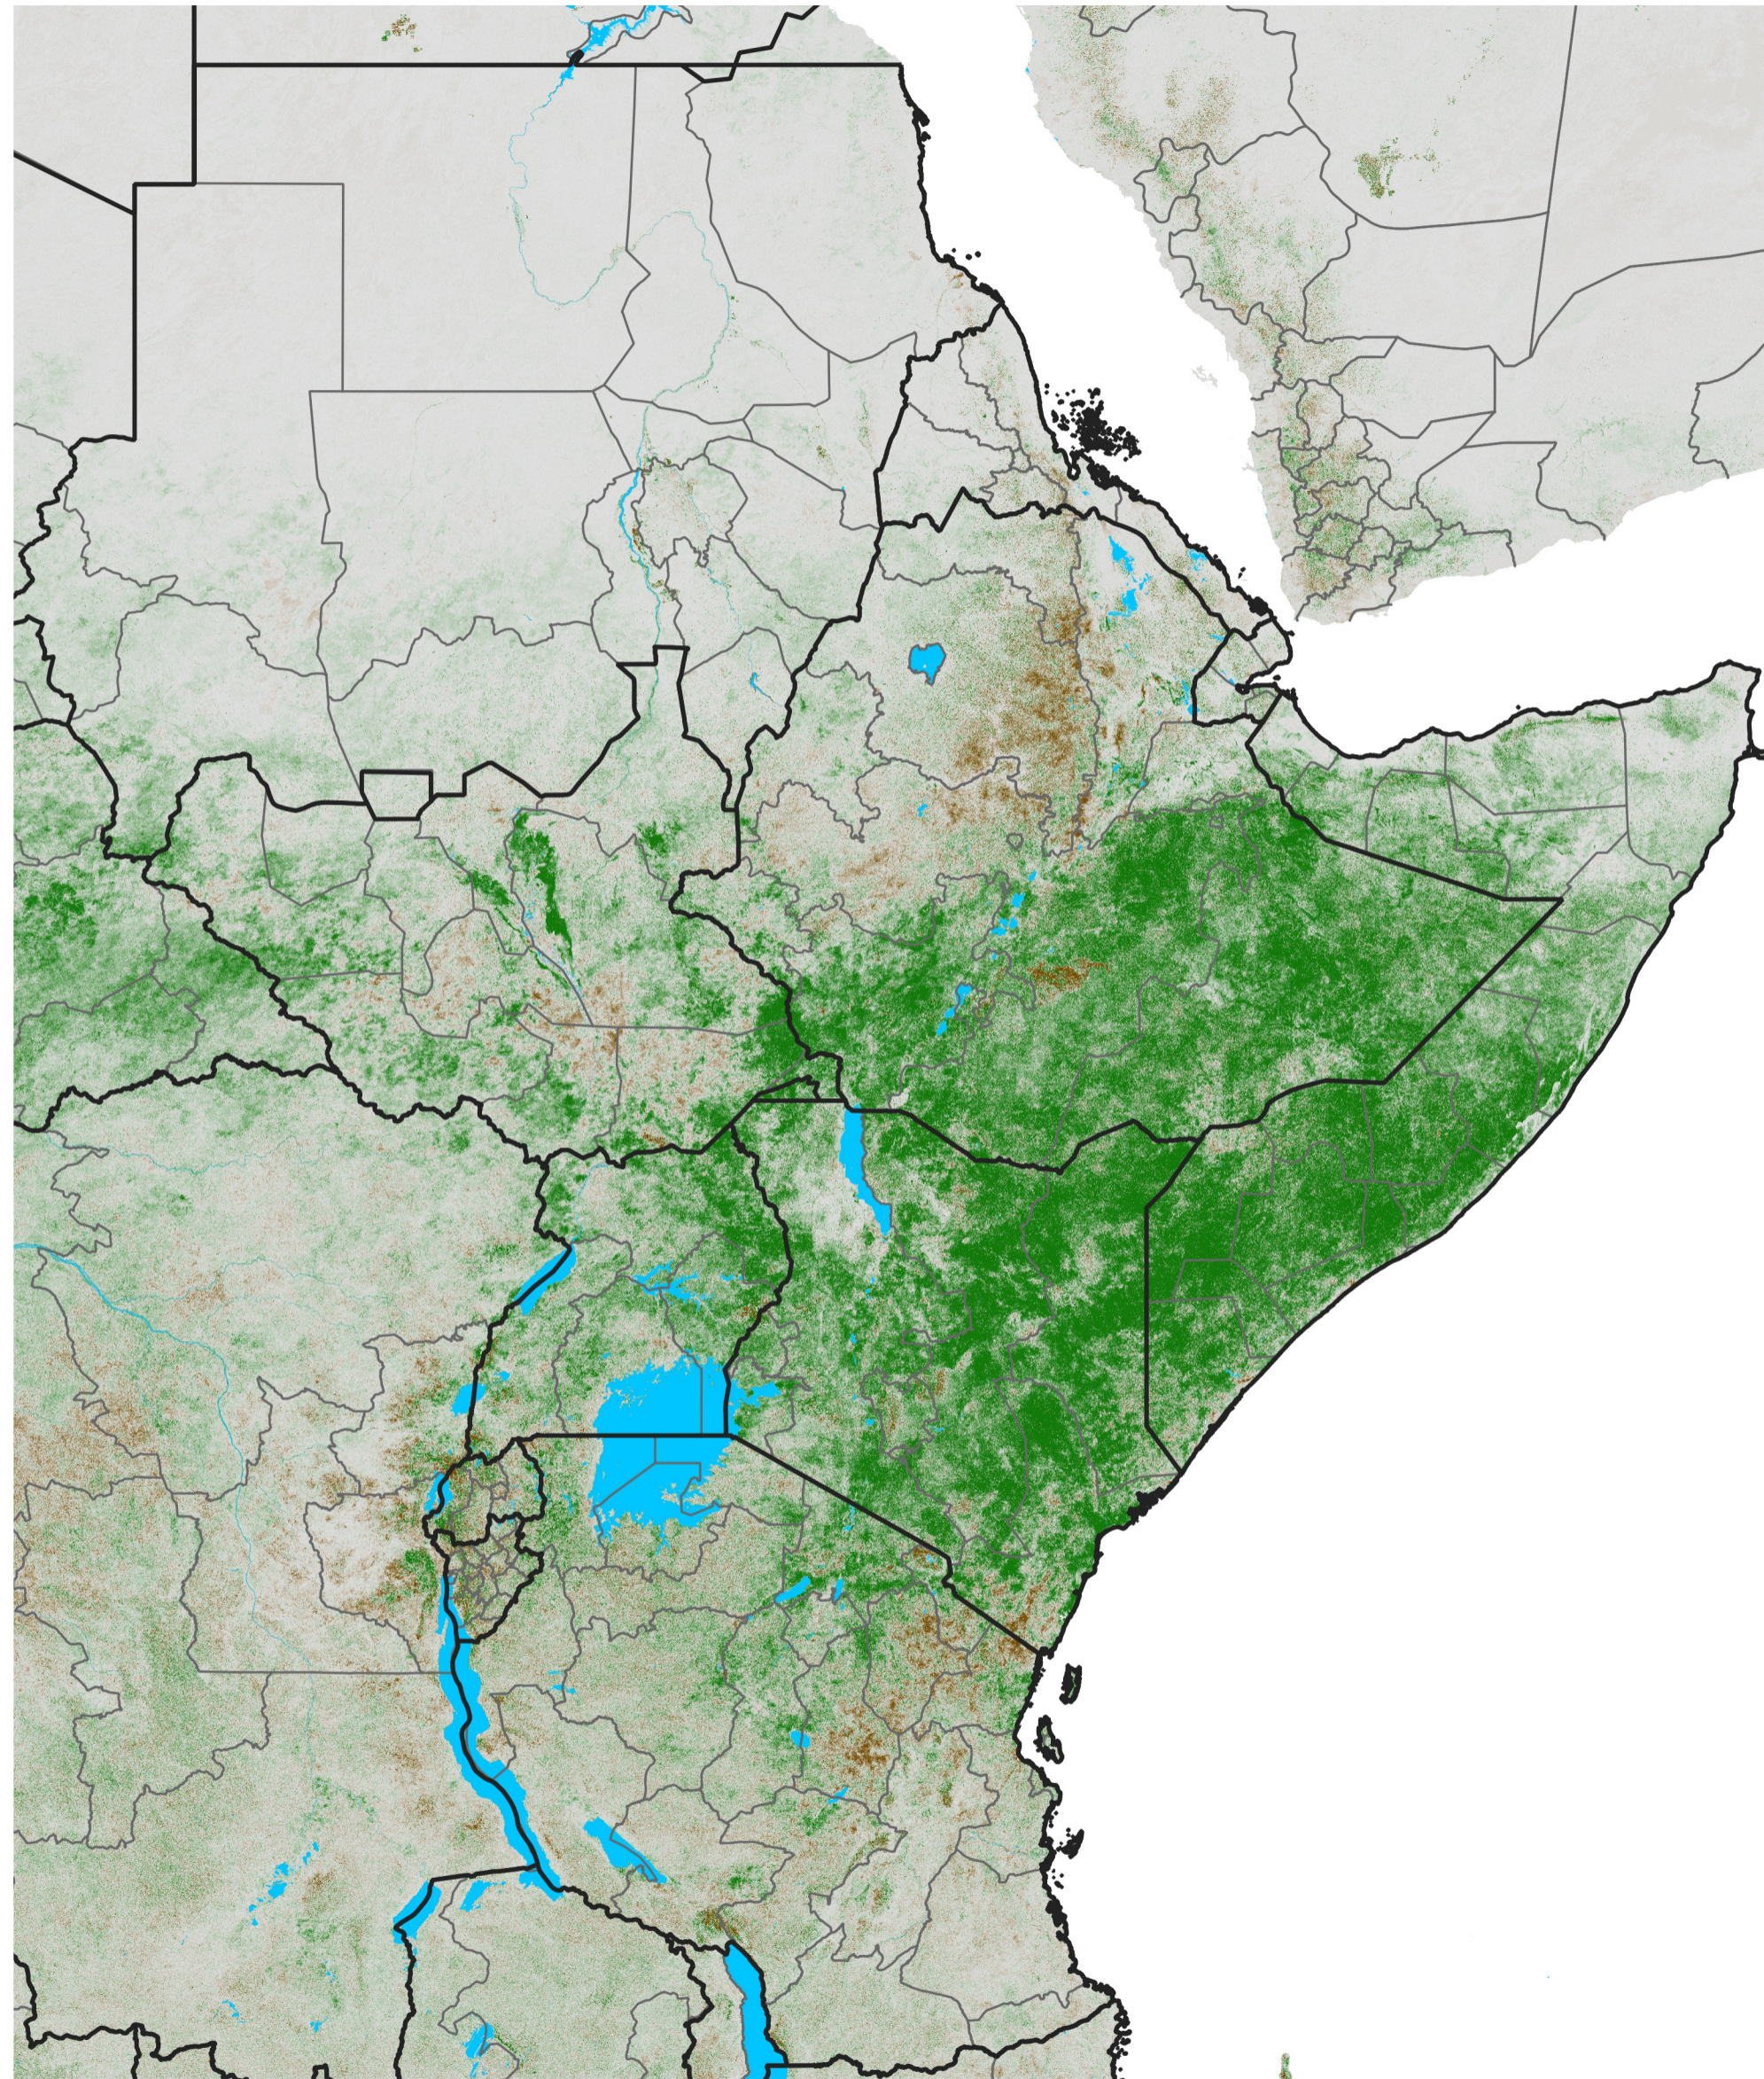

East Africa NDVI Difference

2013 minus 2012

Period 23 / Apr 16 - 25, 2013

NDVI Difference

< -0.3 -0.2 -0.1 -0.05 0.05 0.1 0.2 >0.3

Negative

No Difference

Positive