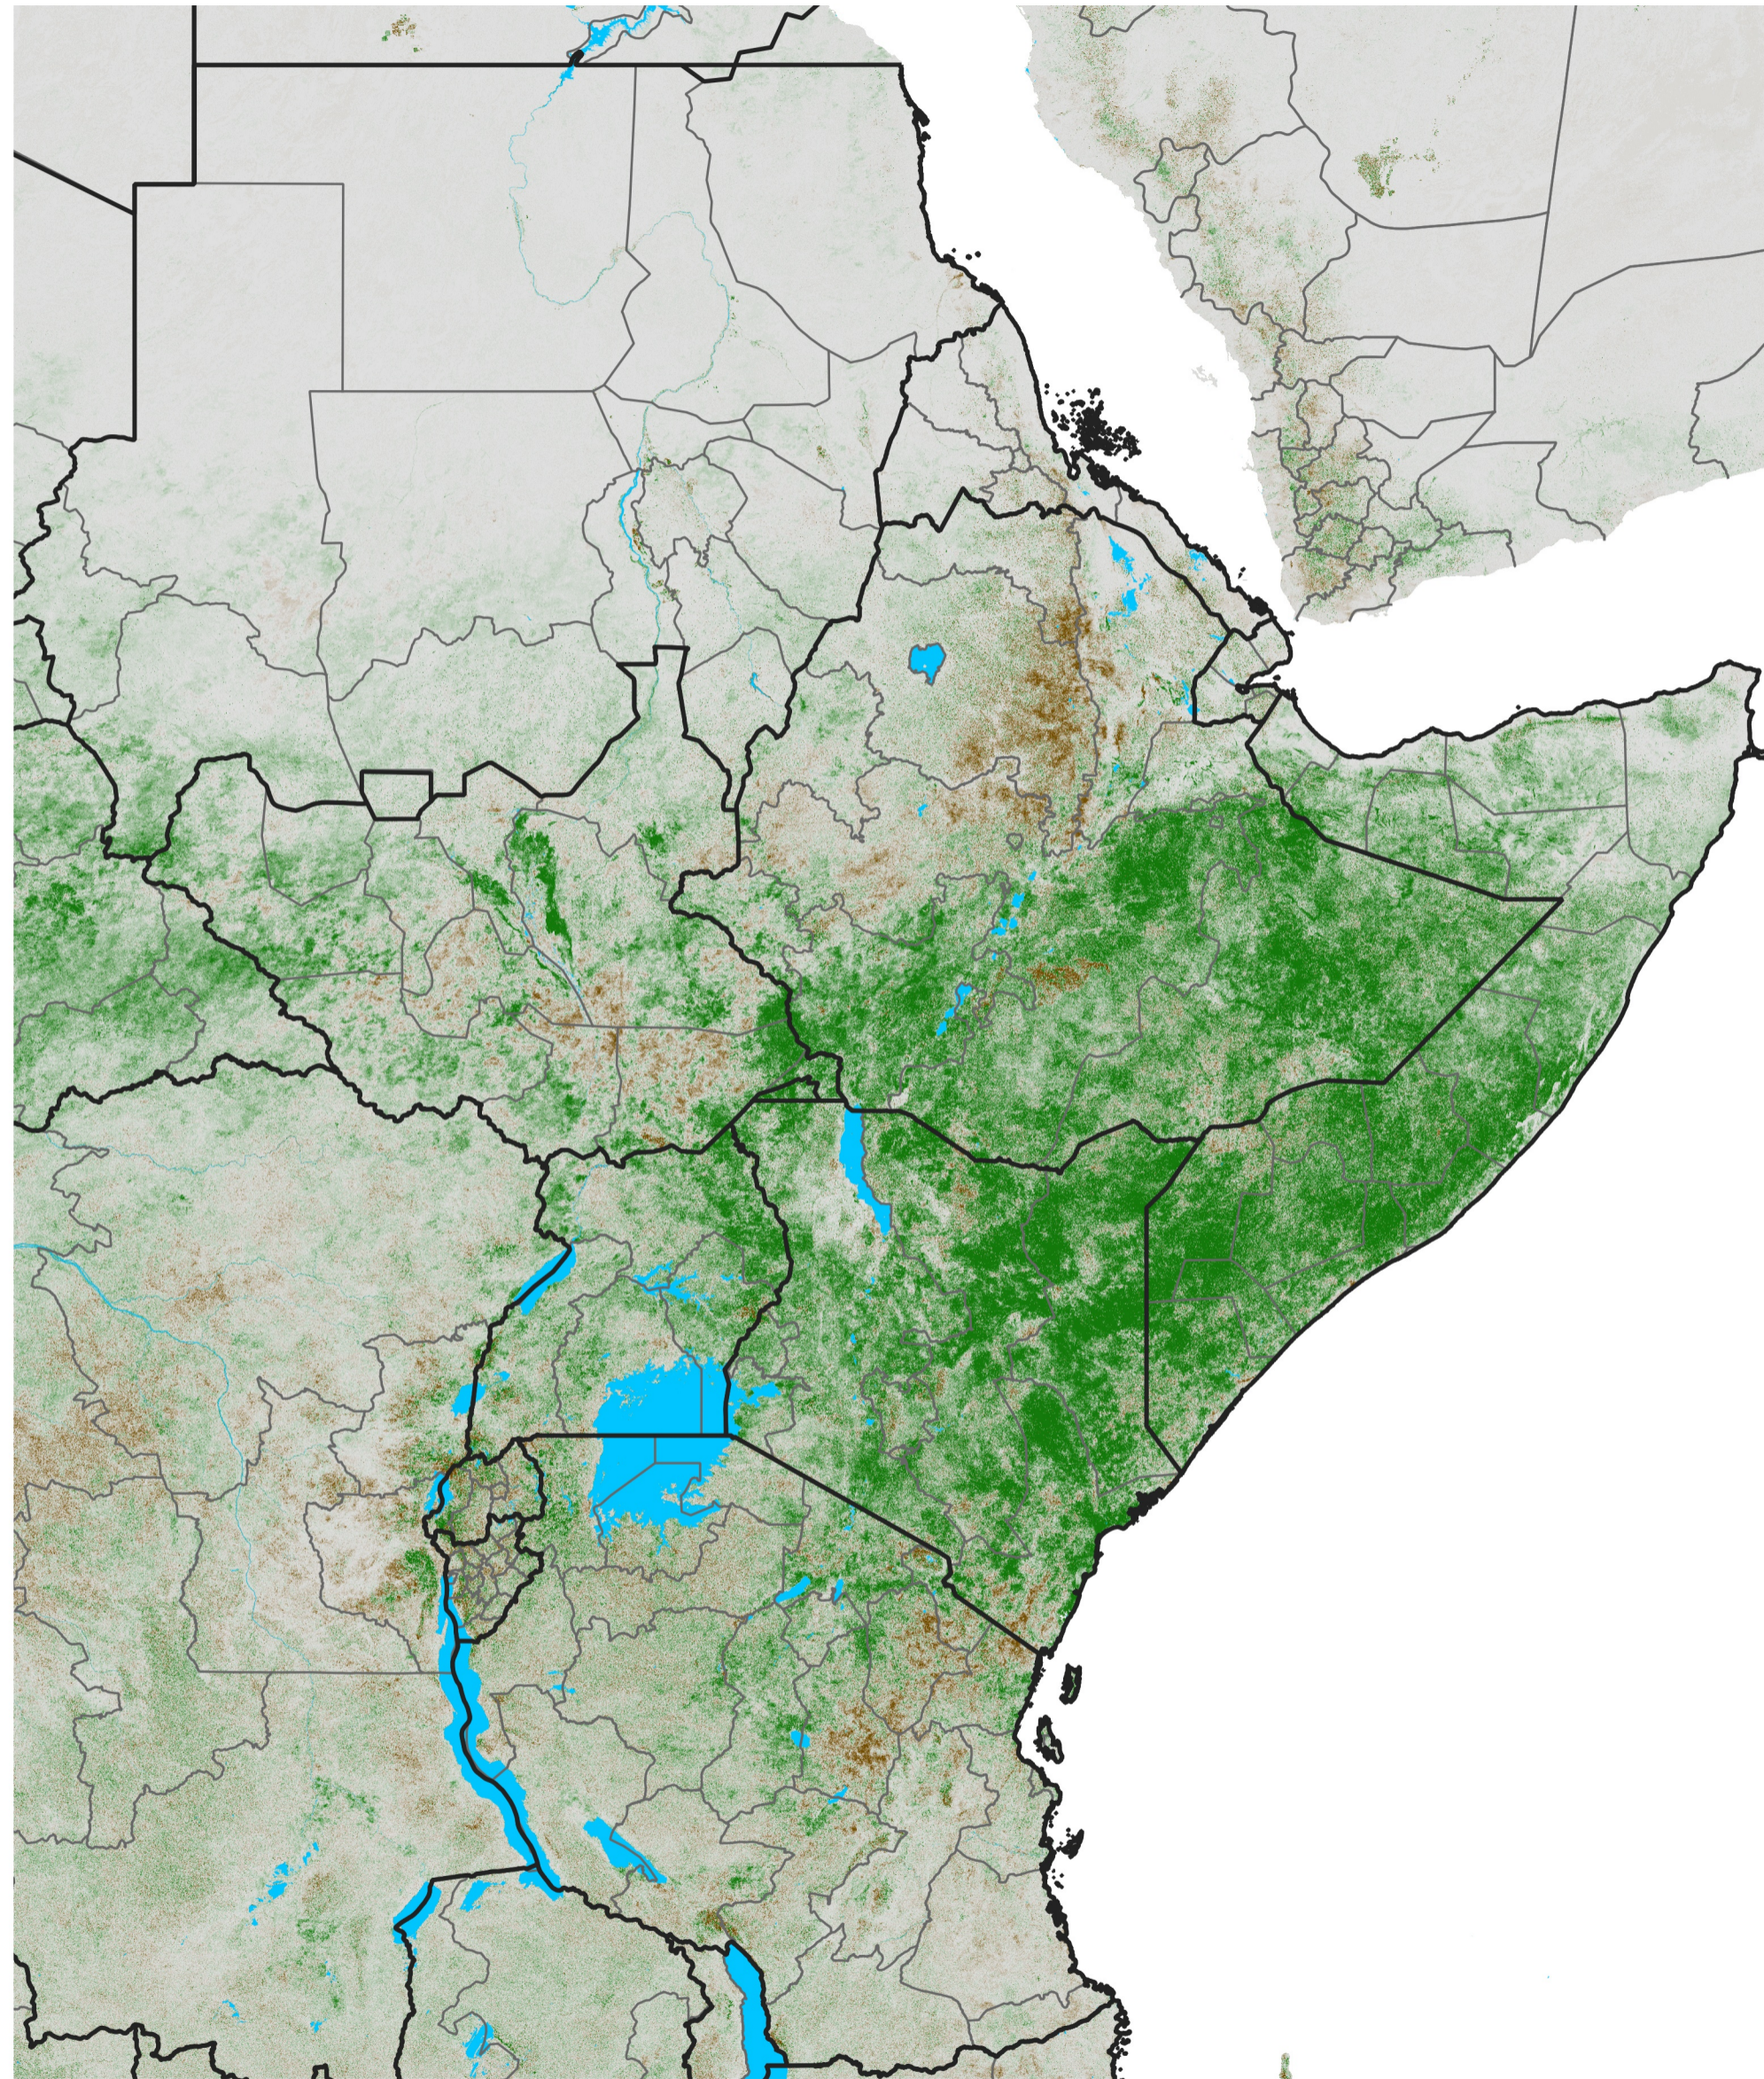

East Africa NDVI Difference

2013 minus 2012

Period 24 / Apr 21 - 30, 2013

NDVI Difference

< -0.3 -0.2 -0.1 -0.05 0.05 0.1 0.2 >0.3

Negative

No Difference

Positive