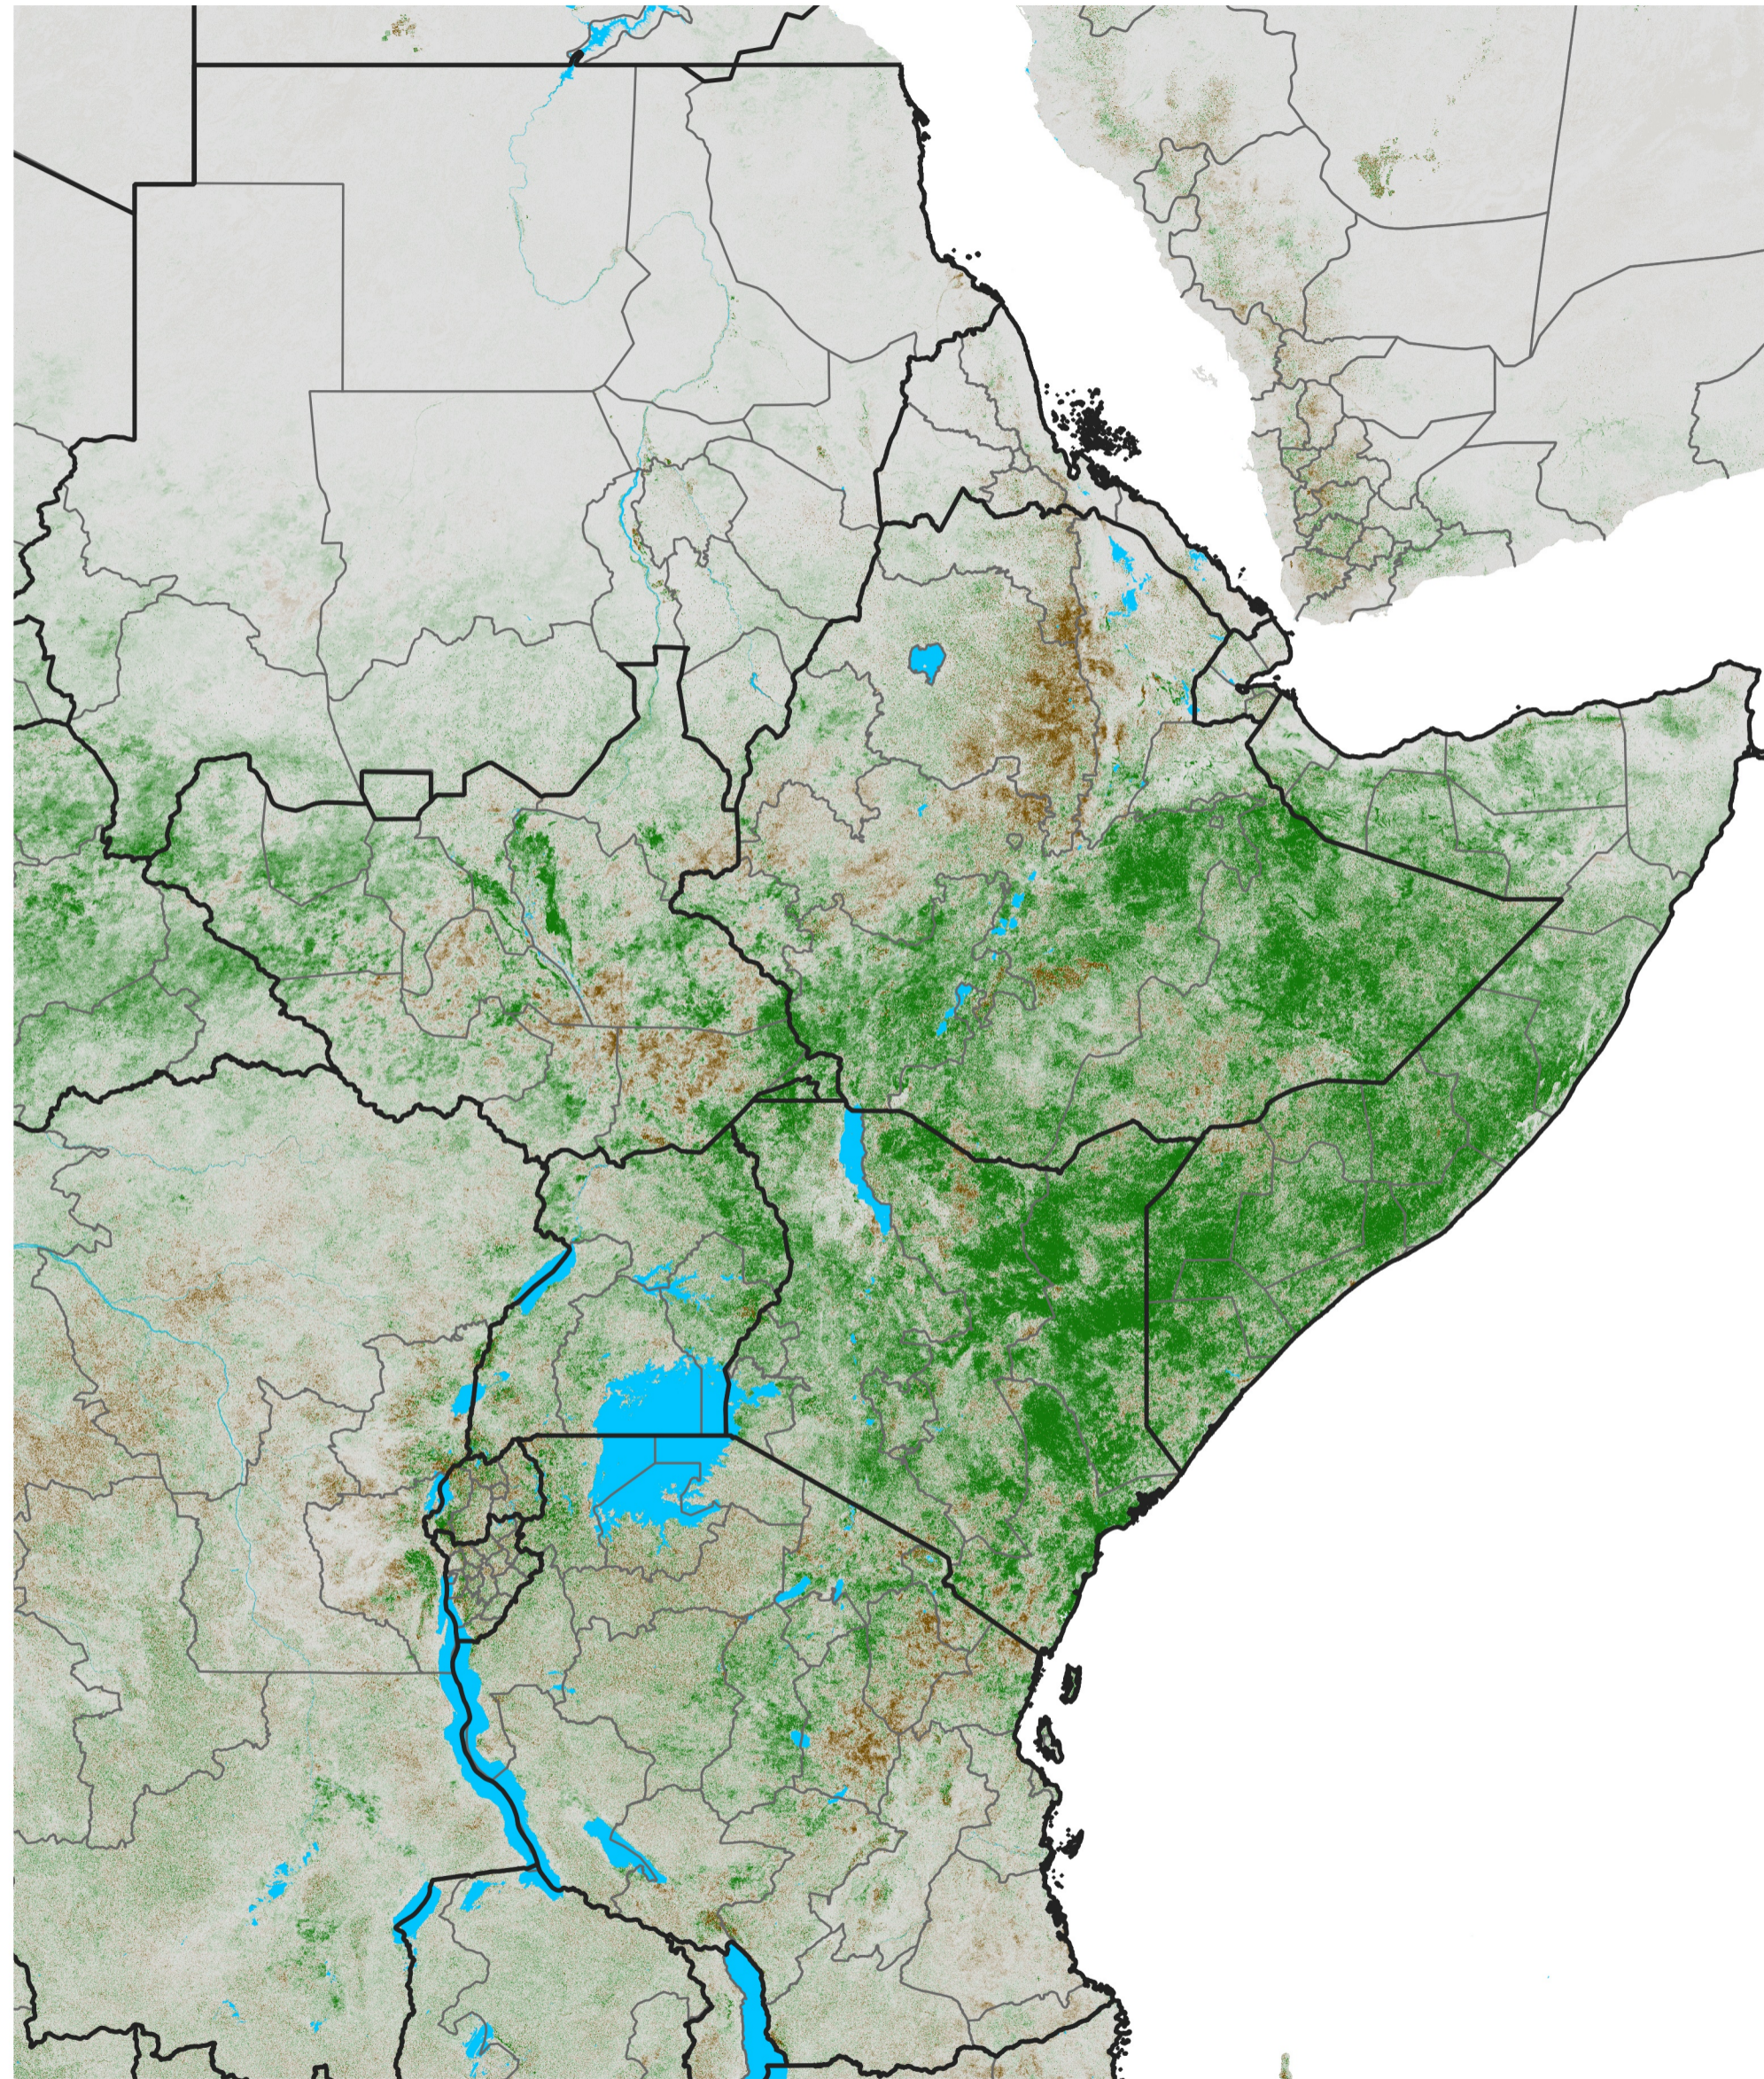

# East Africa NDVI Difference

2013 minus 2012

Period 25 / Apr 26 - May 05, 2013

## NDVI Difference

< -0.3   -0.2   -0.1   -0.05   0.05   0.1   0.2   >0.3

Negative

No Difference

Positive