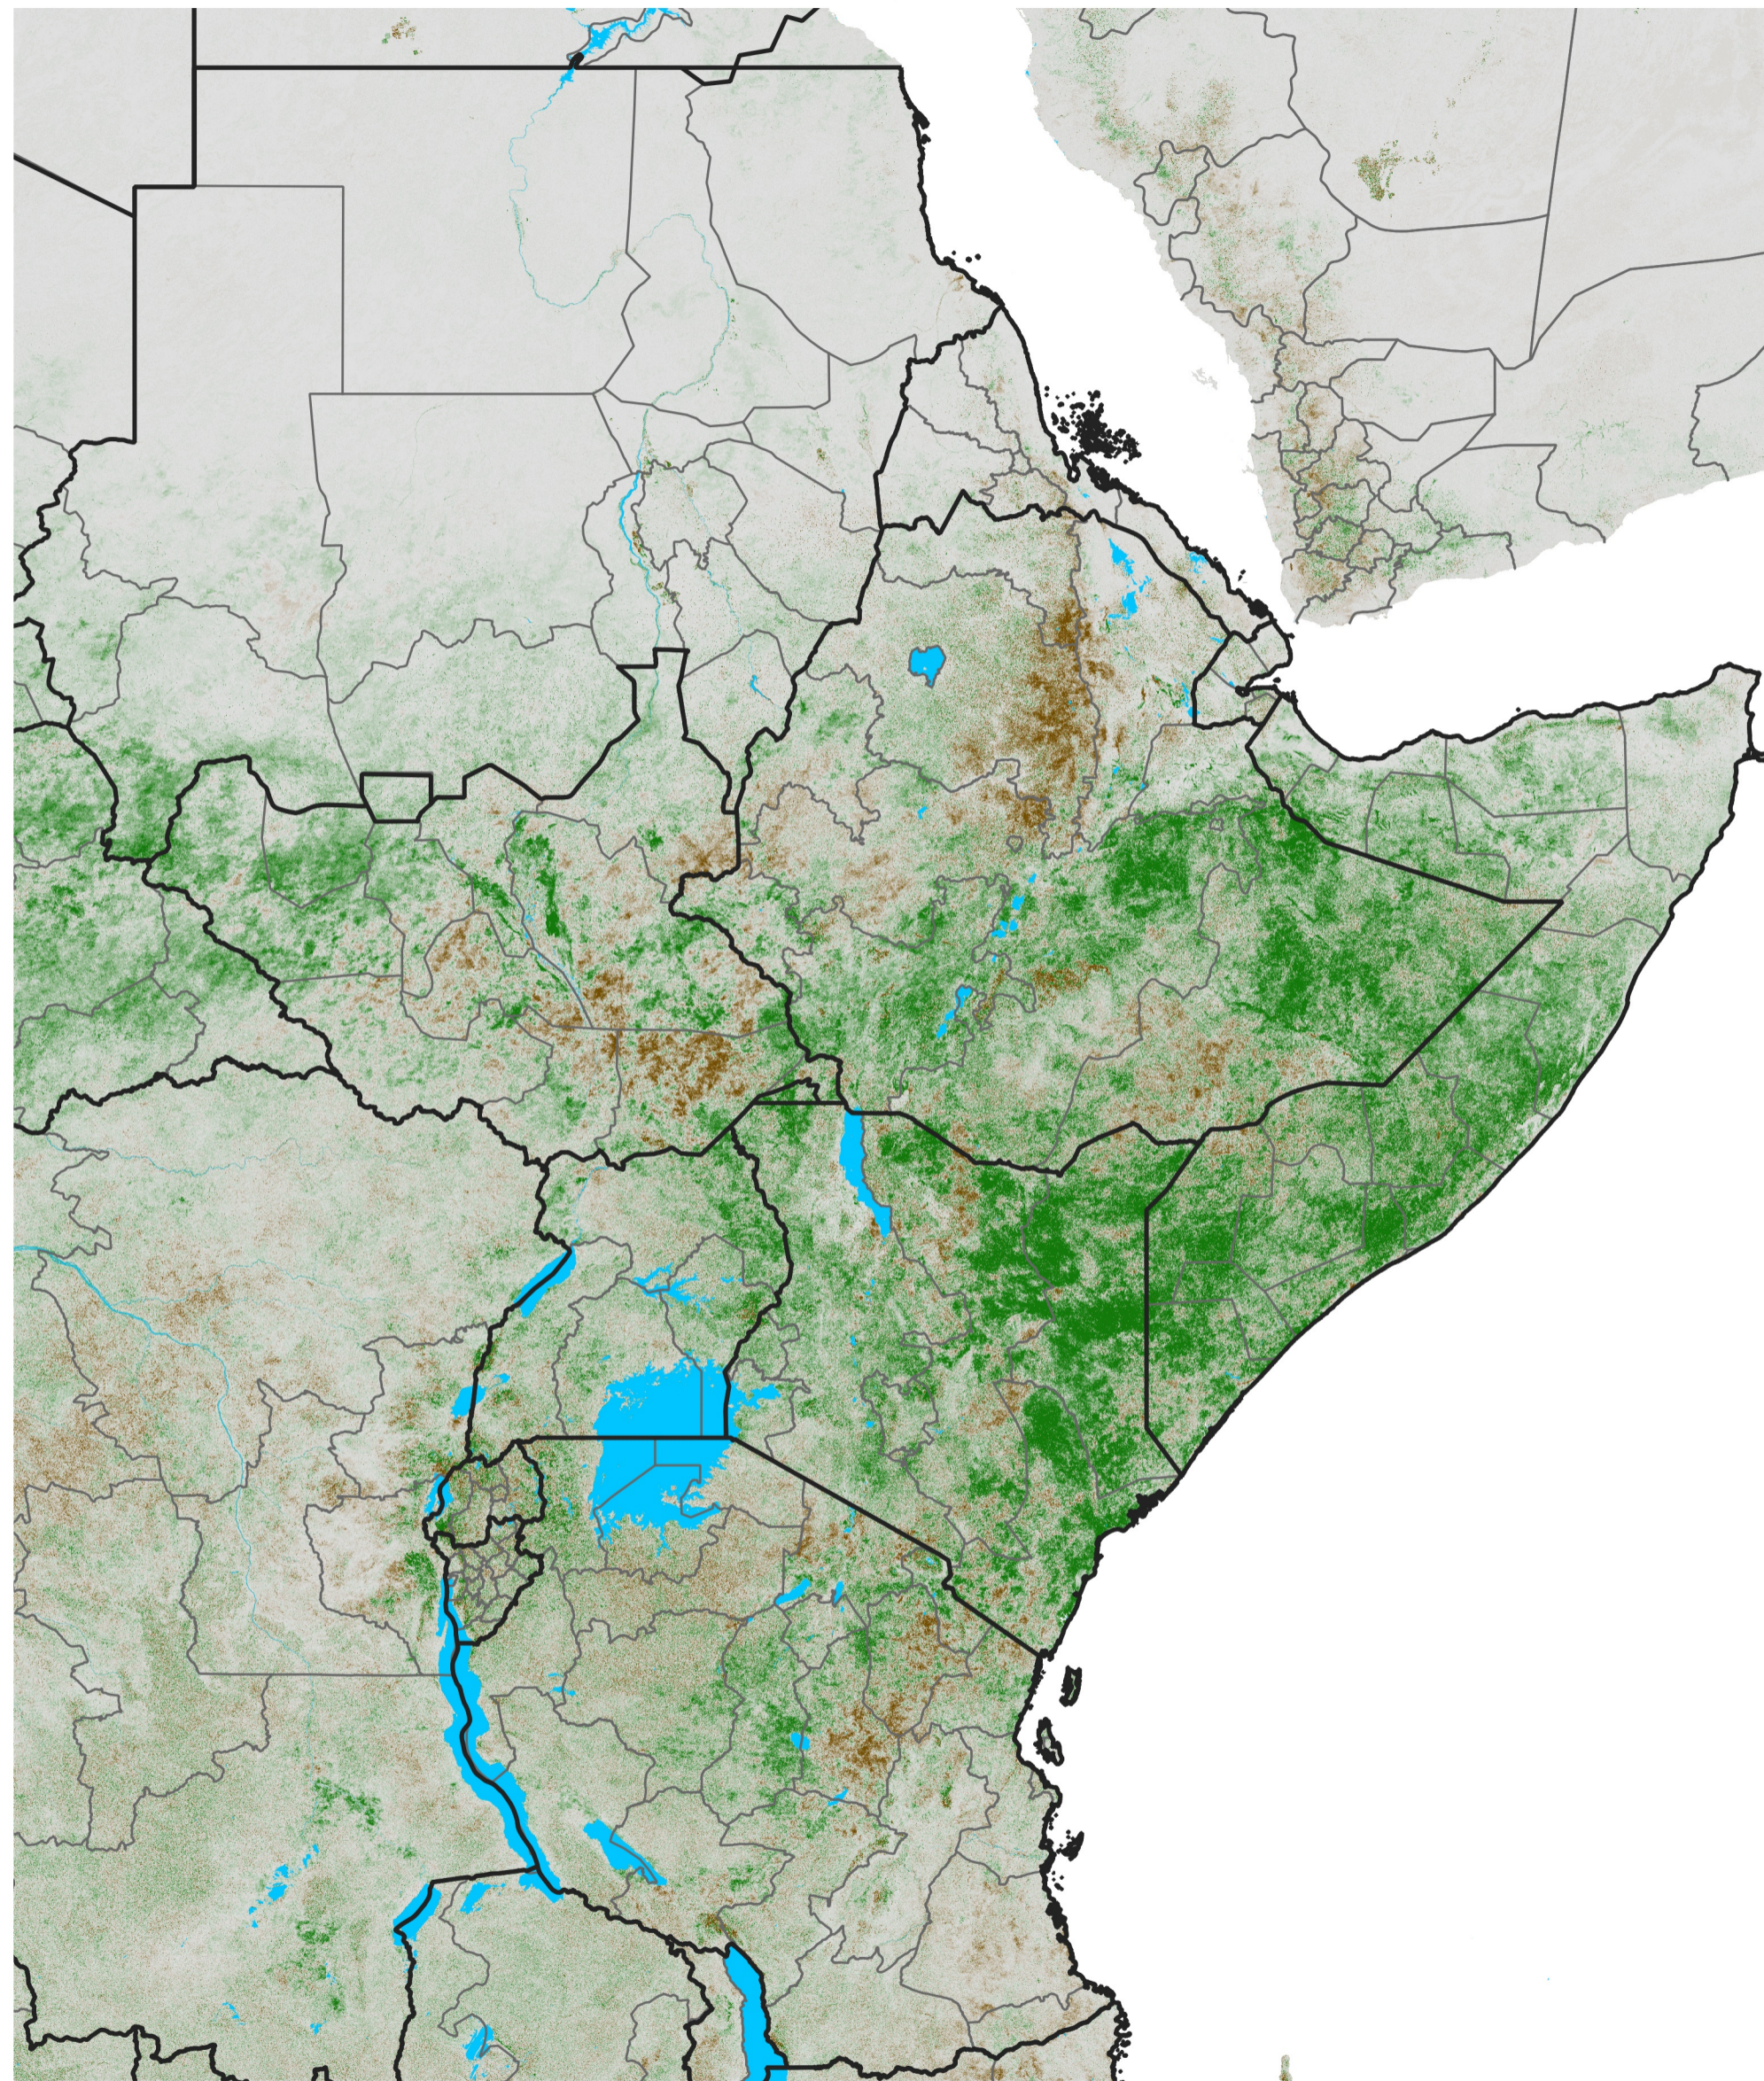

# East Africa NDVI Difference

2013 minus 2012

Period 26 / May 01 - 10, 2013

## NDVI Difference

< -0.3   -0.2   -0.1   -0.05   0.05   0.1   0.2   >0.3

Negative

No Difference

Positive