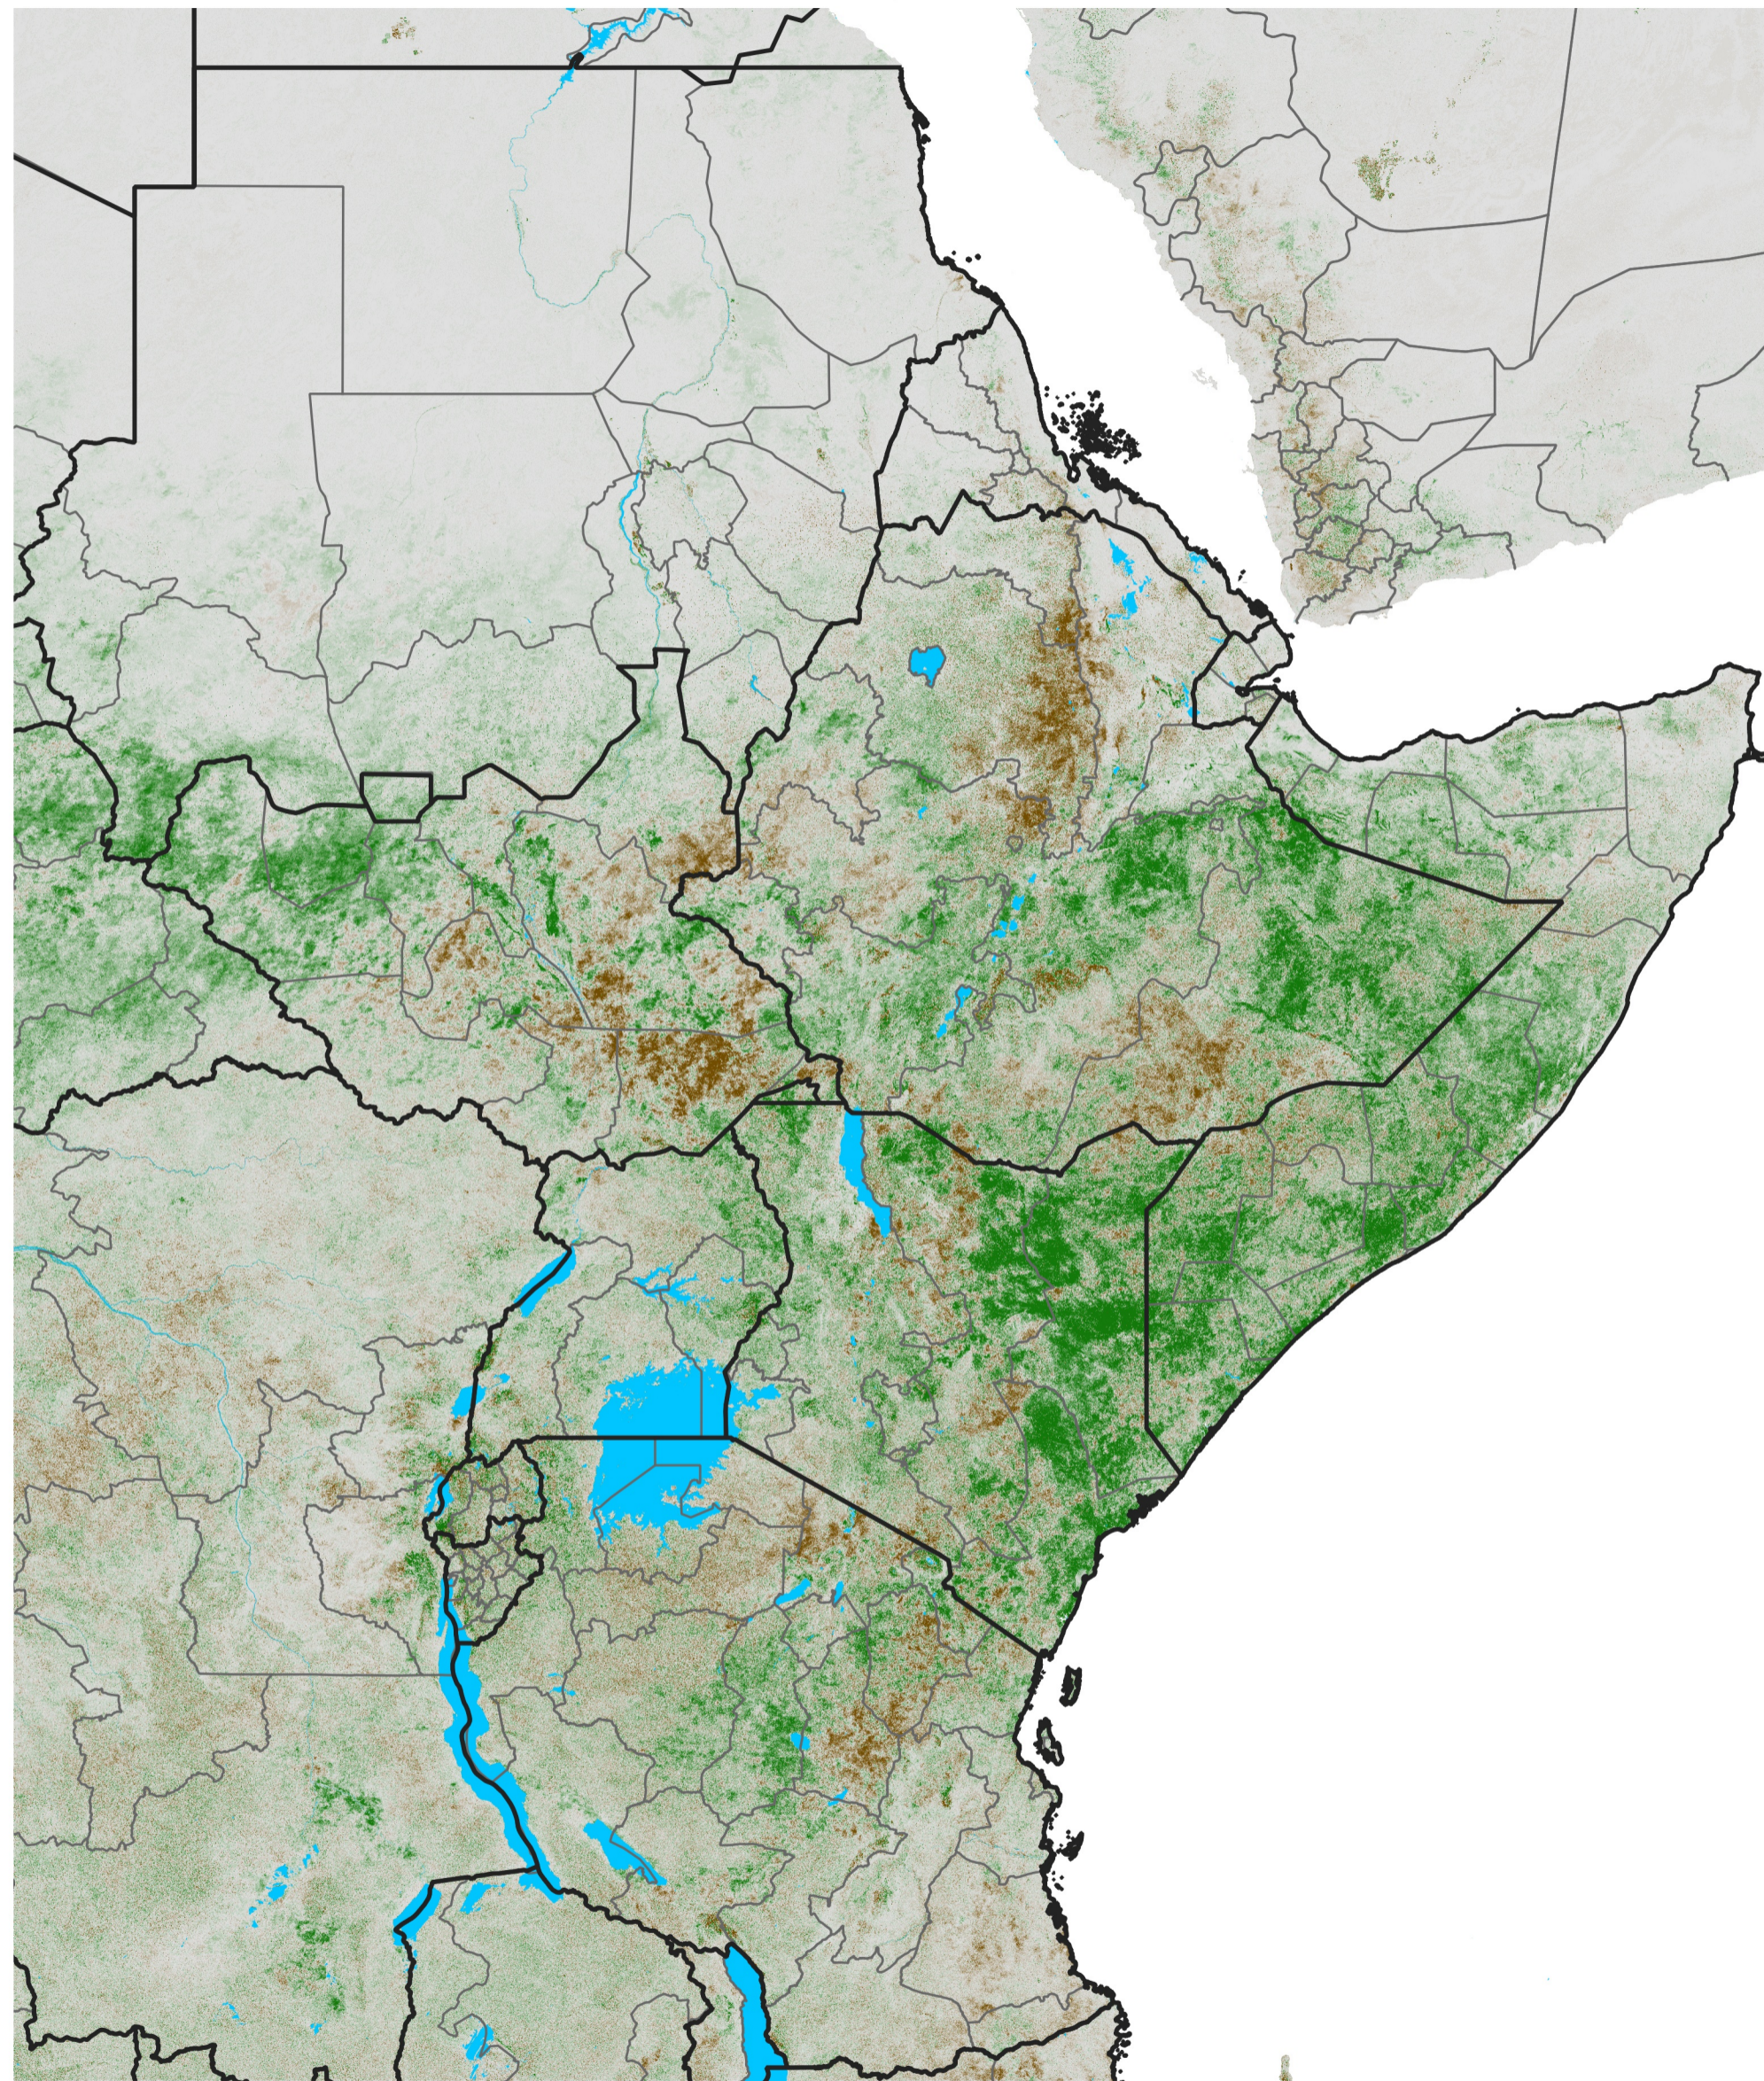

East Africa NDVI Difference

2013 minus 2012

Period 27 / May 06 - 15, 2013

NDVI Difference

< -0.3 -0.2 -0.1 -0.05 0.05 0.1 0.2 >0.3

Negative

No Difference

Positive