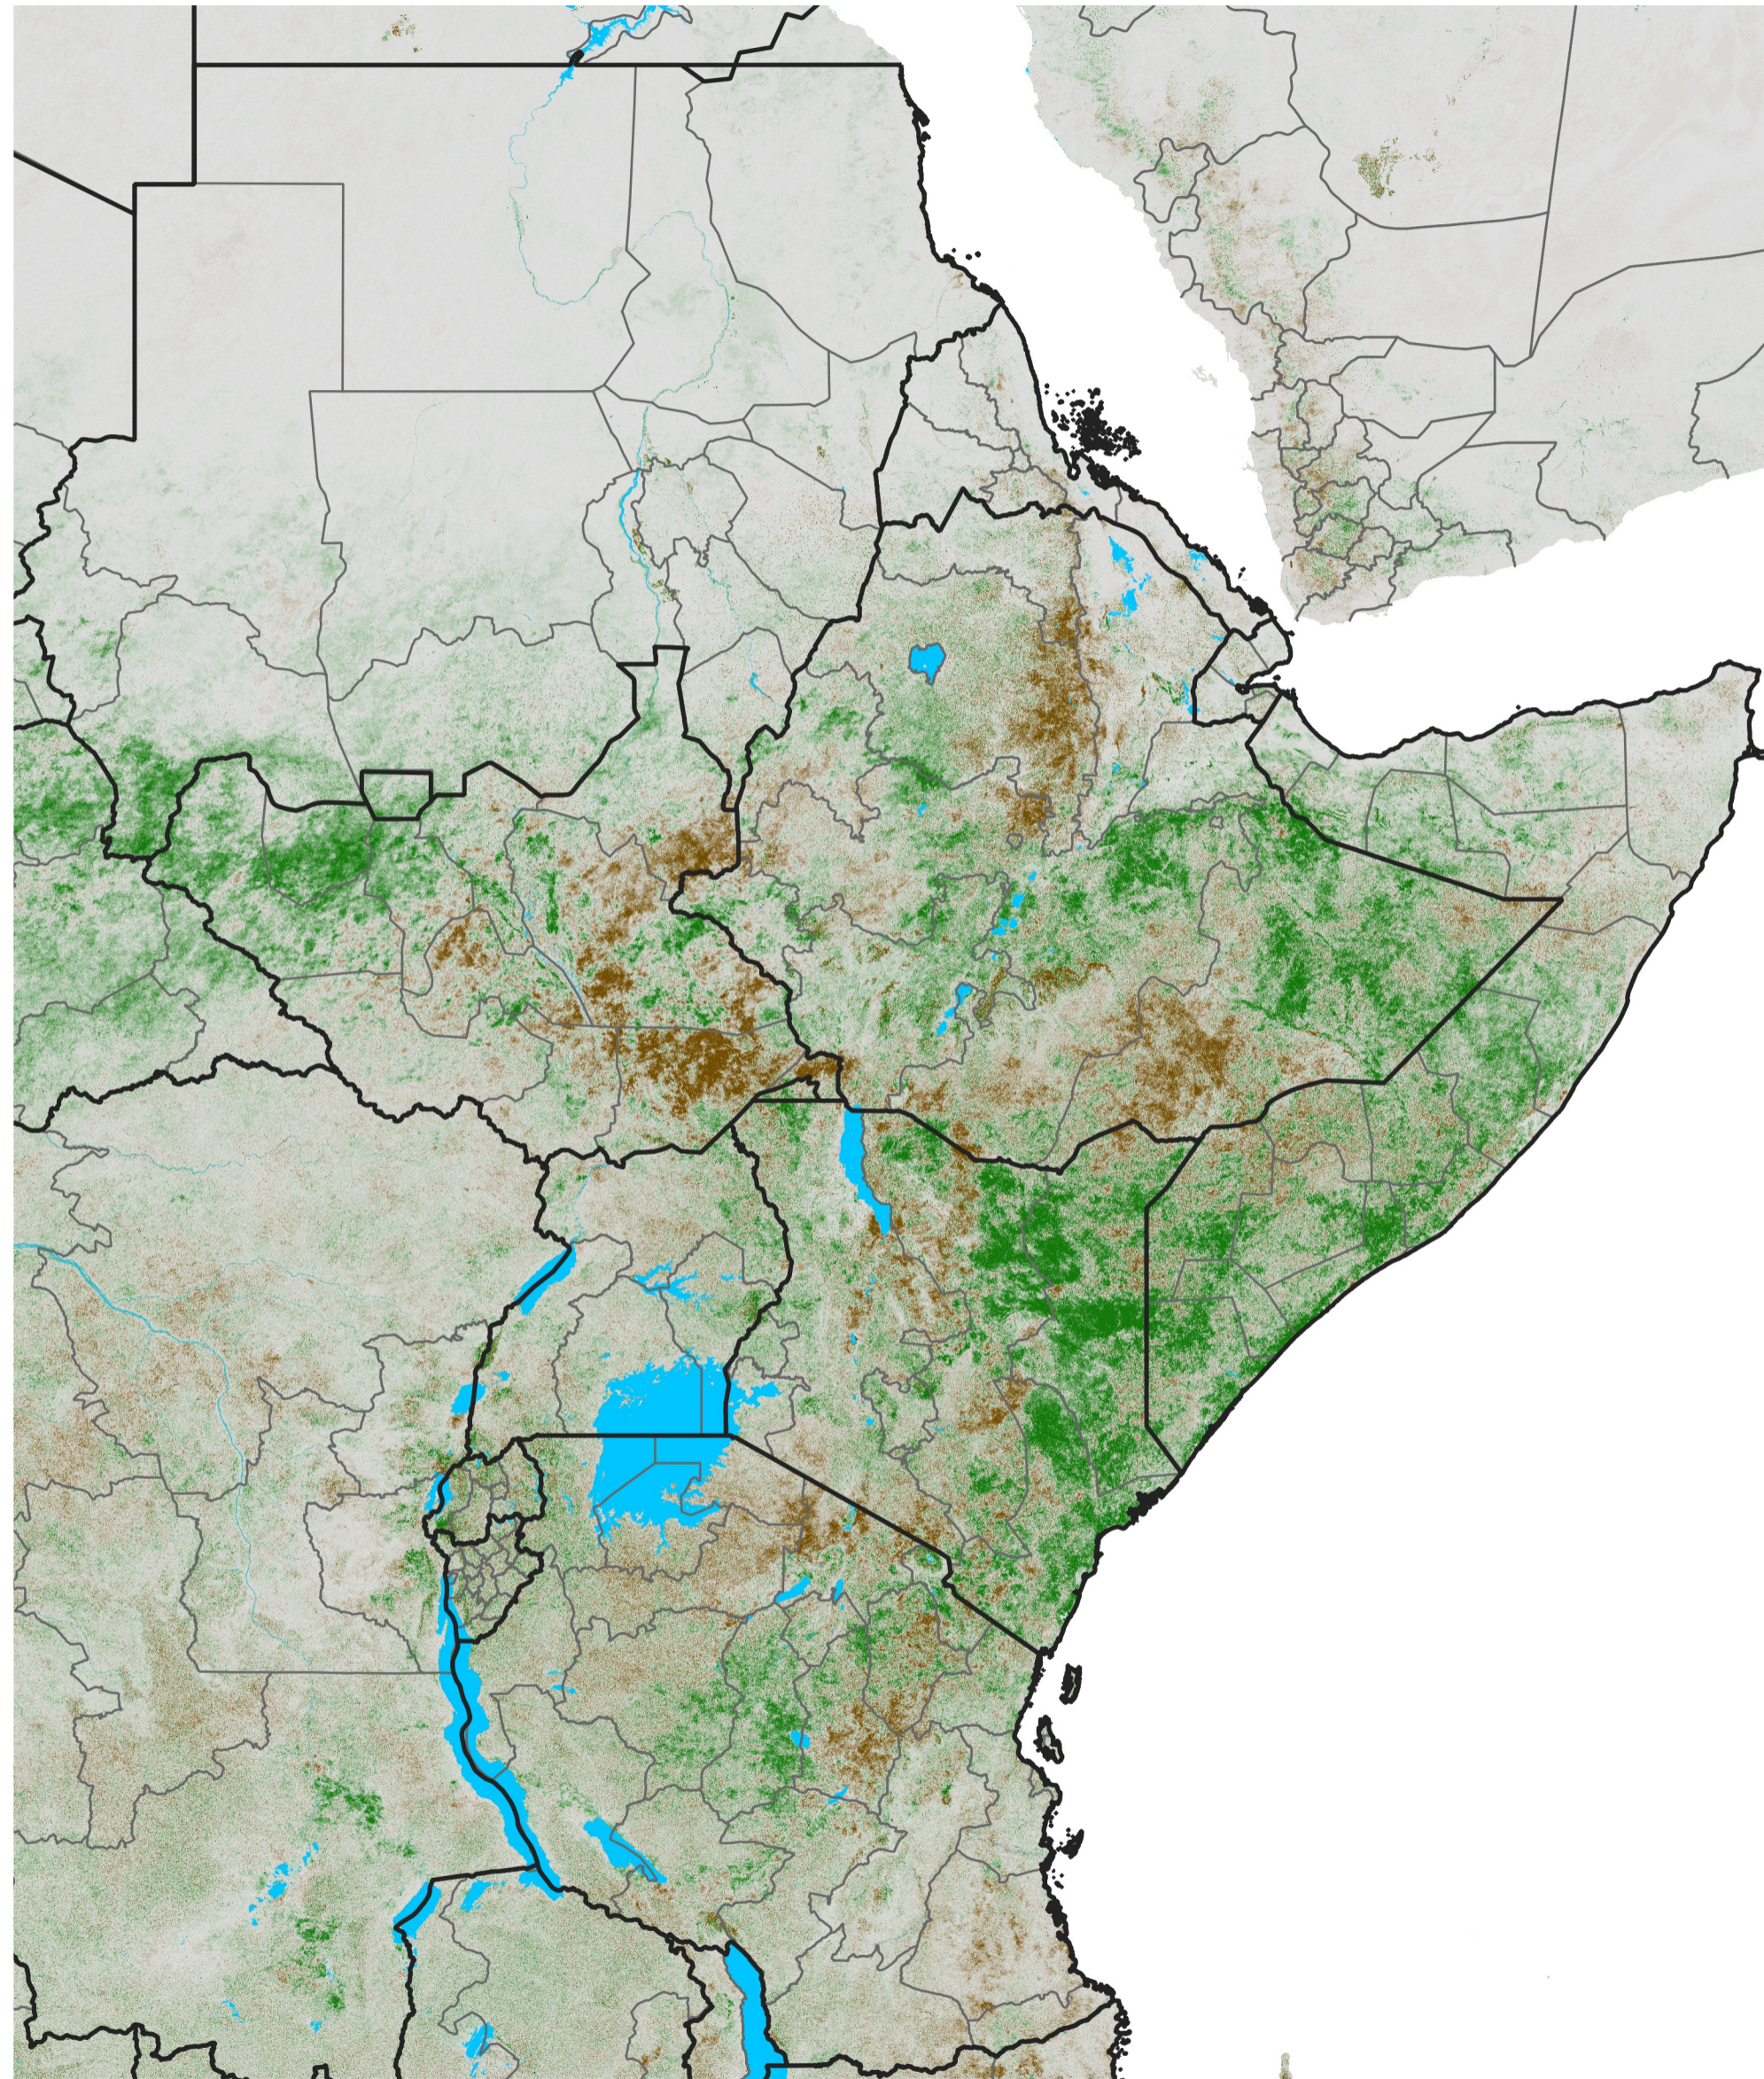

East Africa NDVI Difference

2013 minus 2012

Period 28 / May 11 - 20, 2013

NDVI Difference

< -0.3 -0.2 -0.1 -0.05 0.05 0.1 0.2 >0.3

Negative

No Difference

Positive