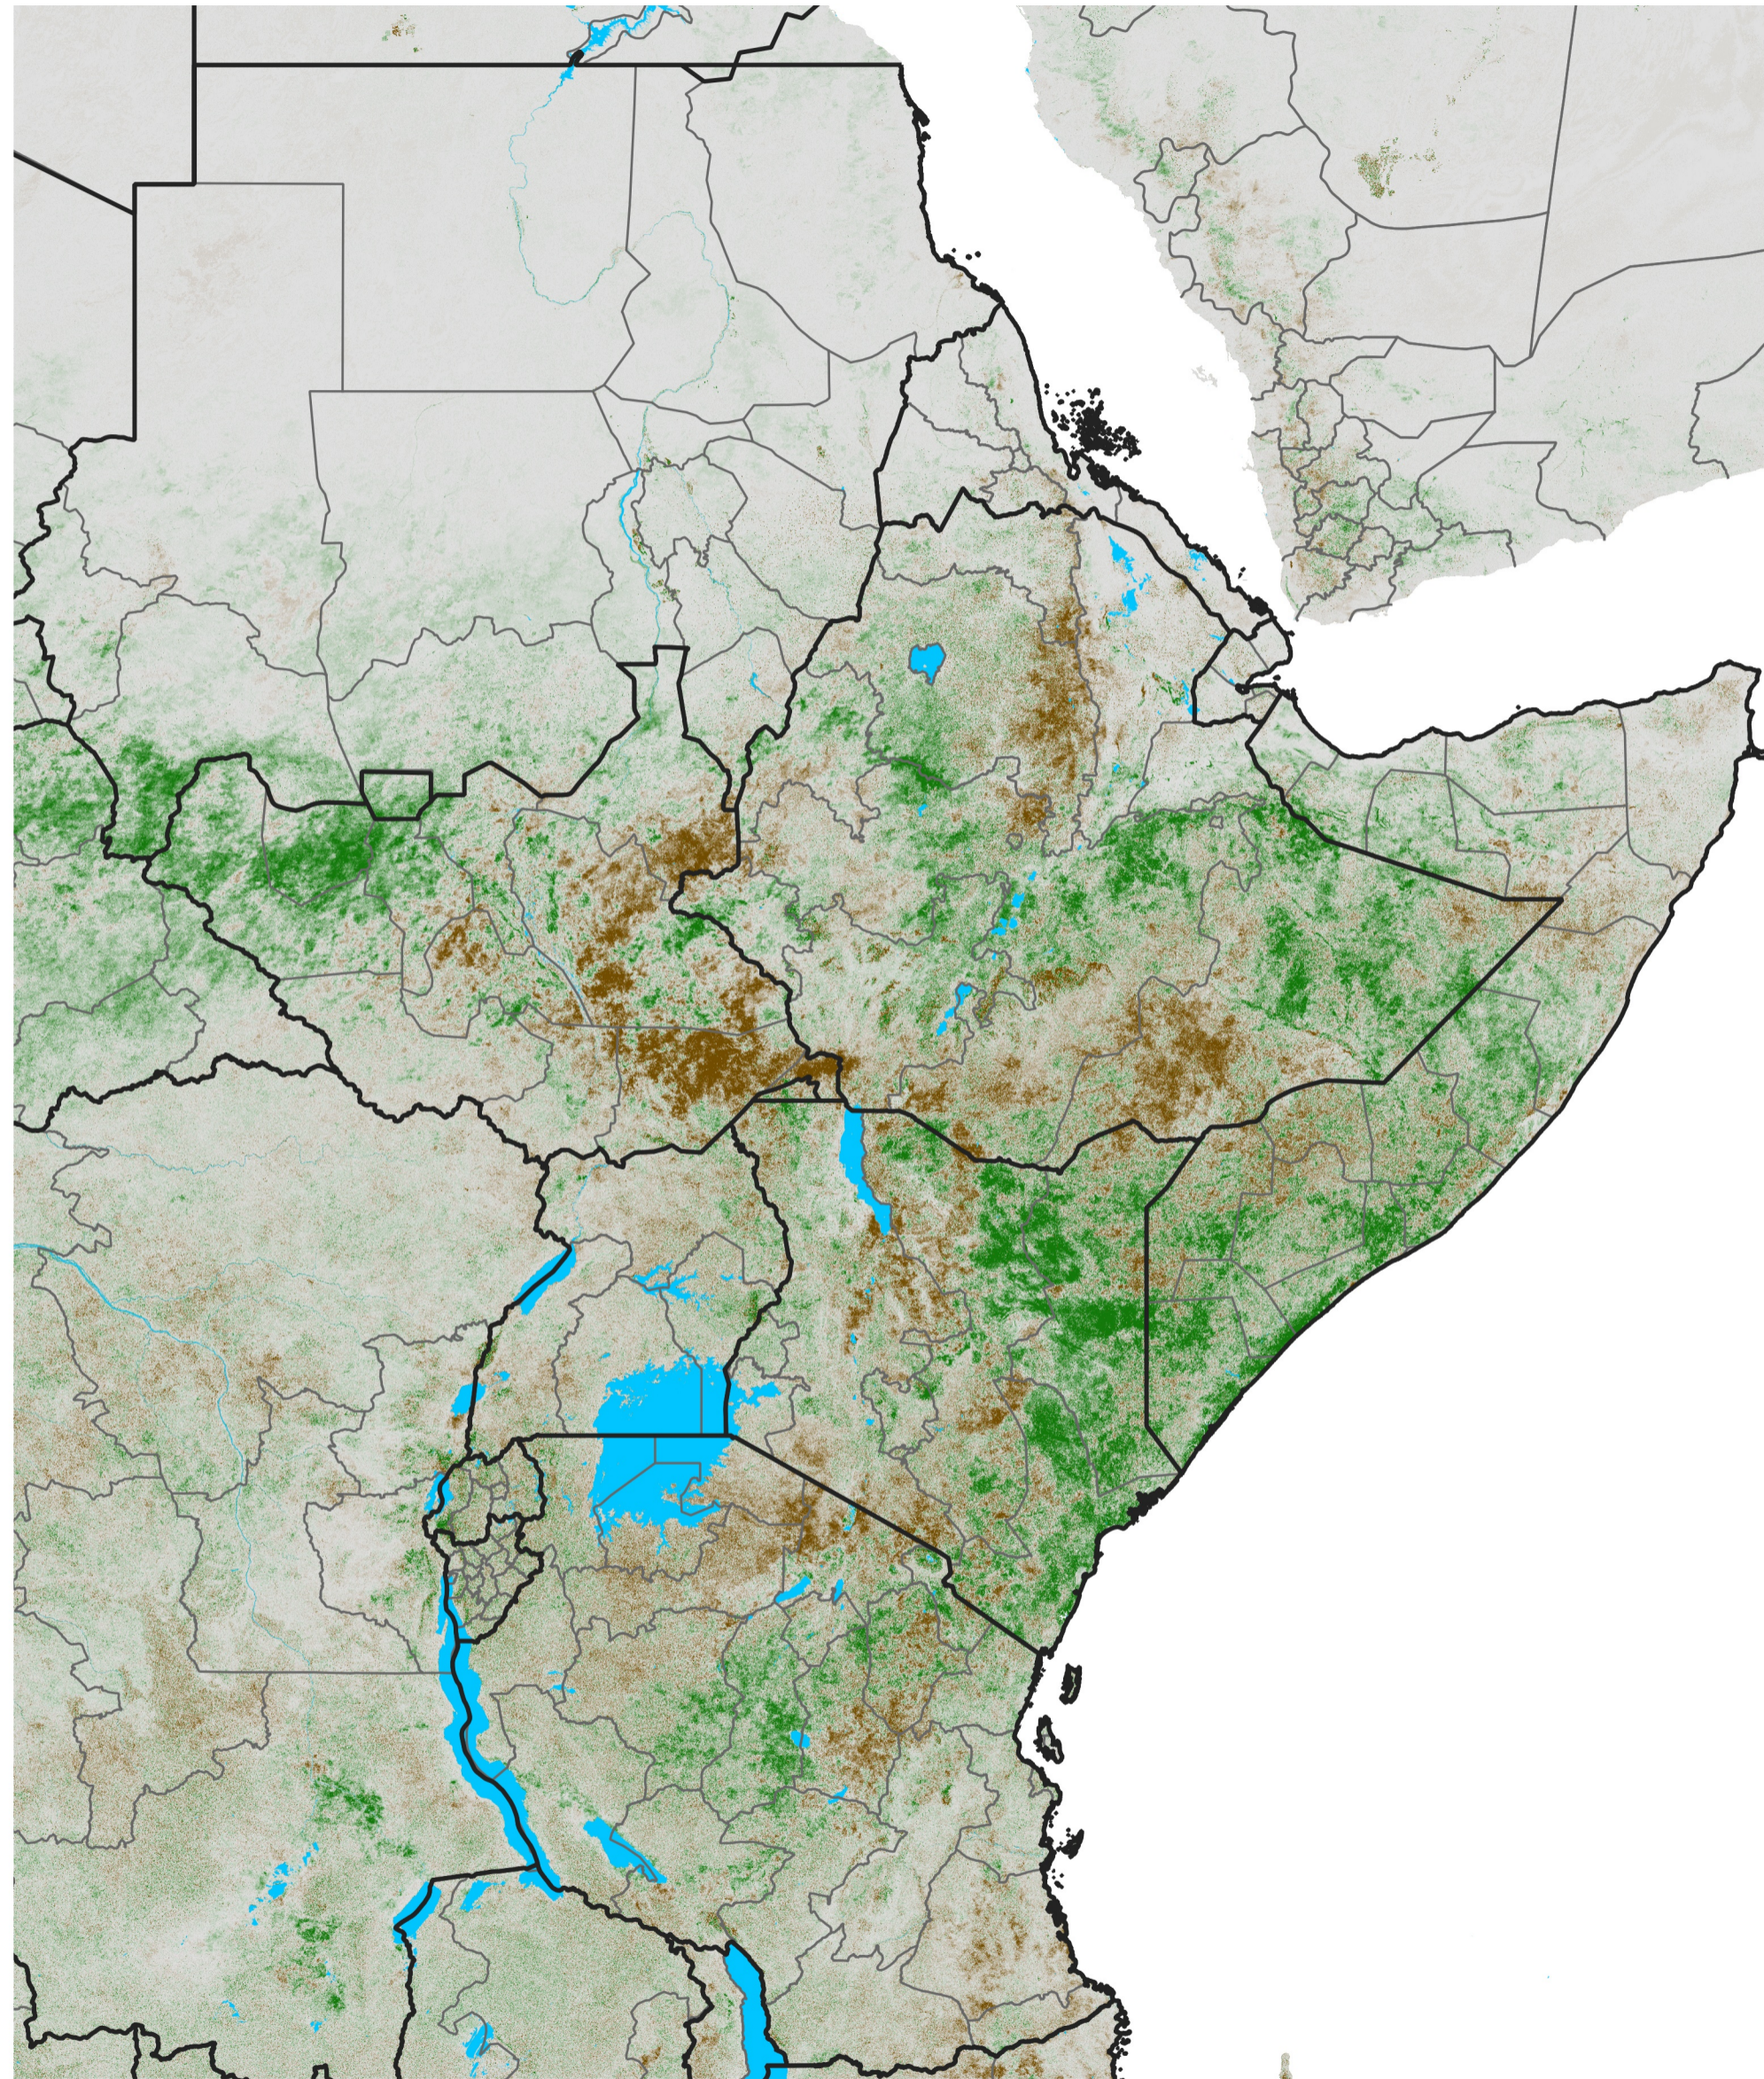

East Africa NDVI Difference

2013 minus 2012

Period 29 / May 16 - 25, 2013

NDVI Difference

< -0.3 -0.2 -0.1 -0.05 0.05 0.1 0.2 >0.3

Negative

No Difference

Positive