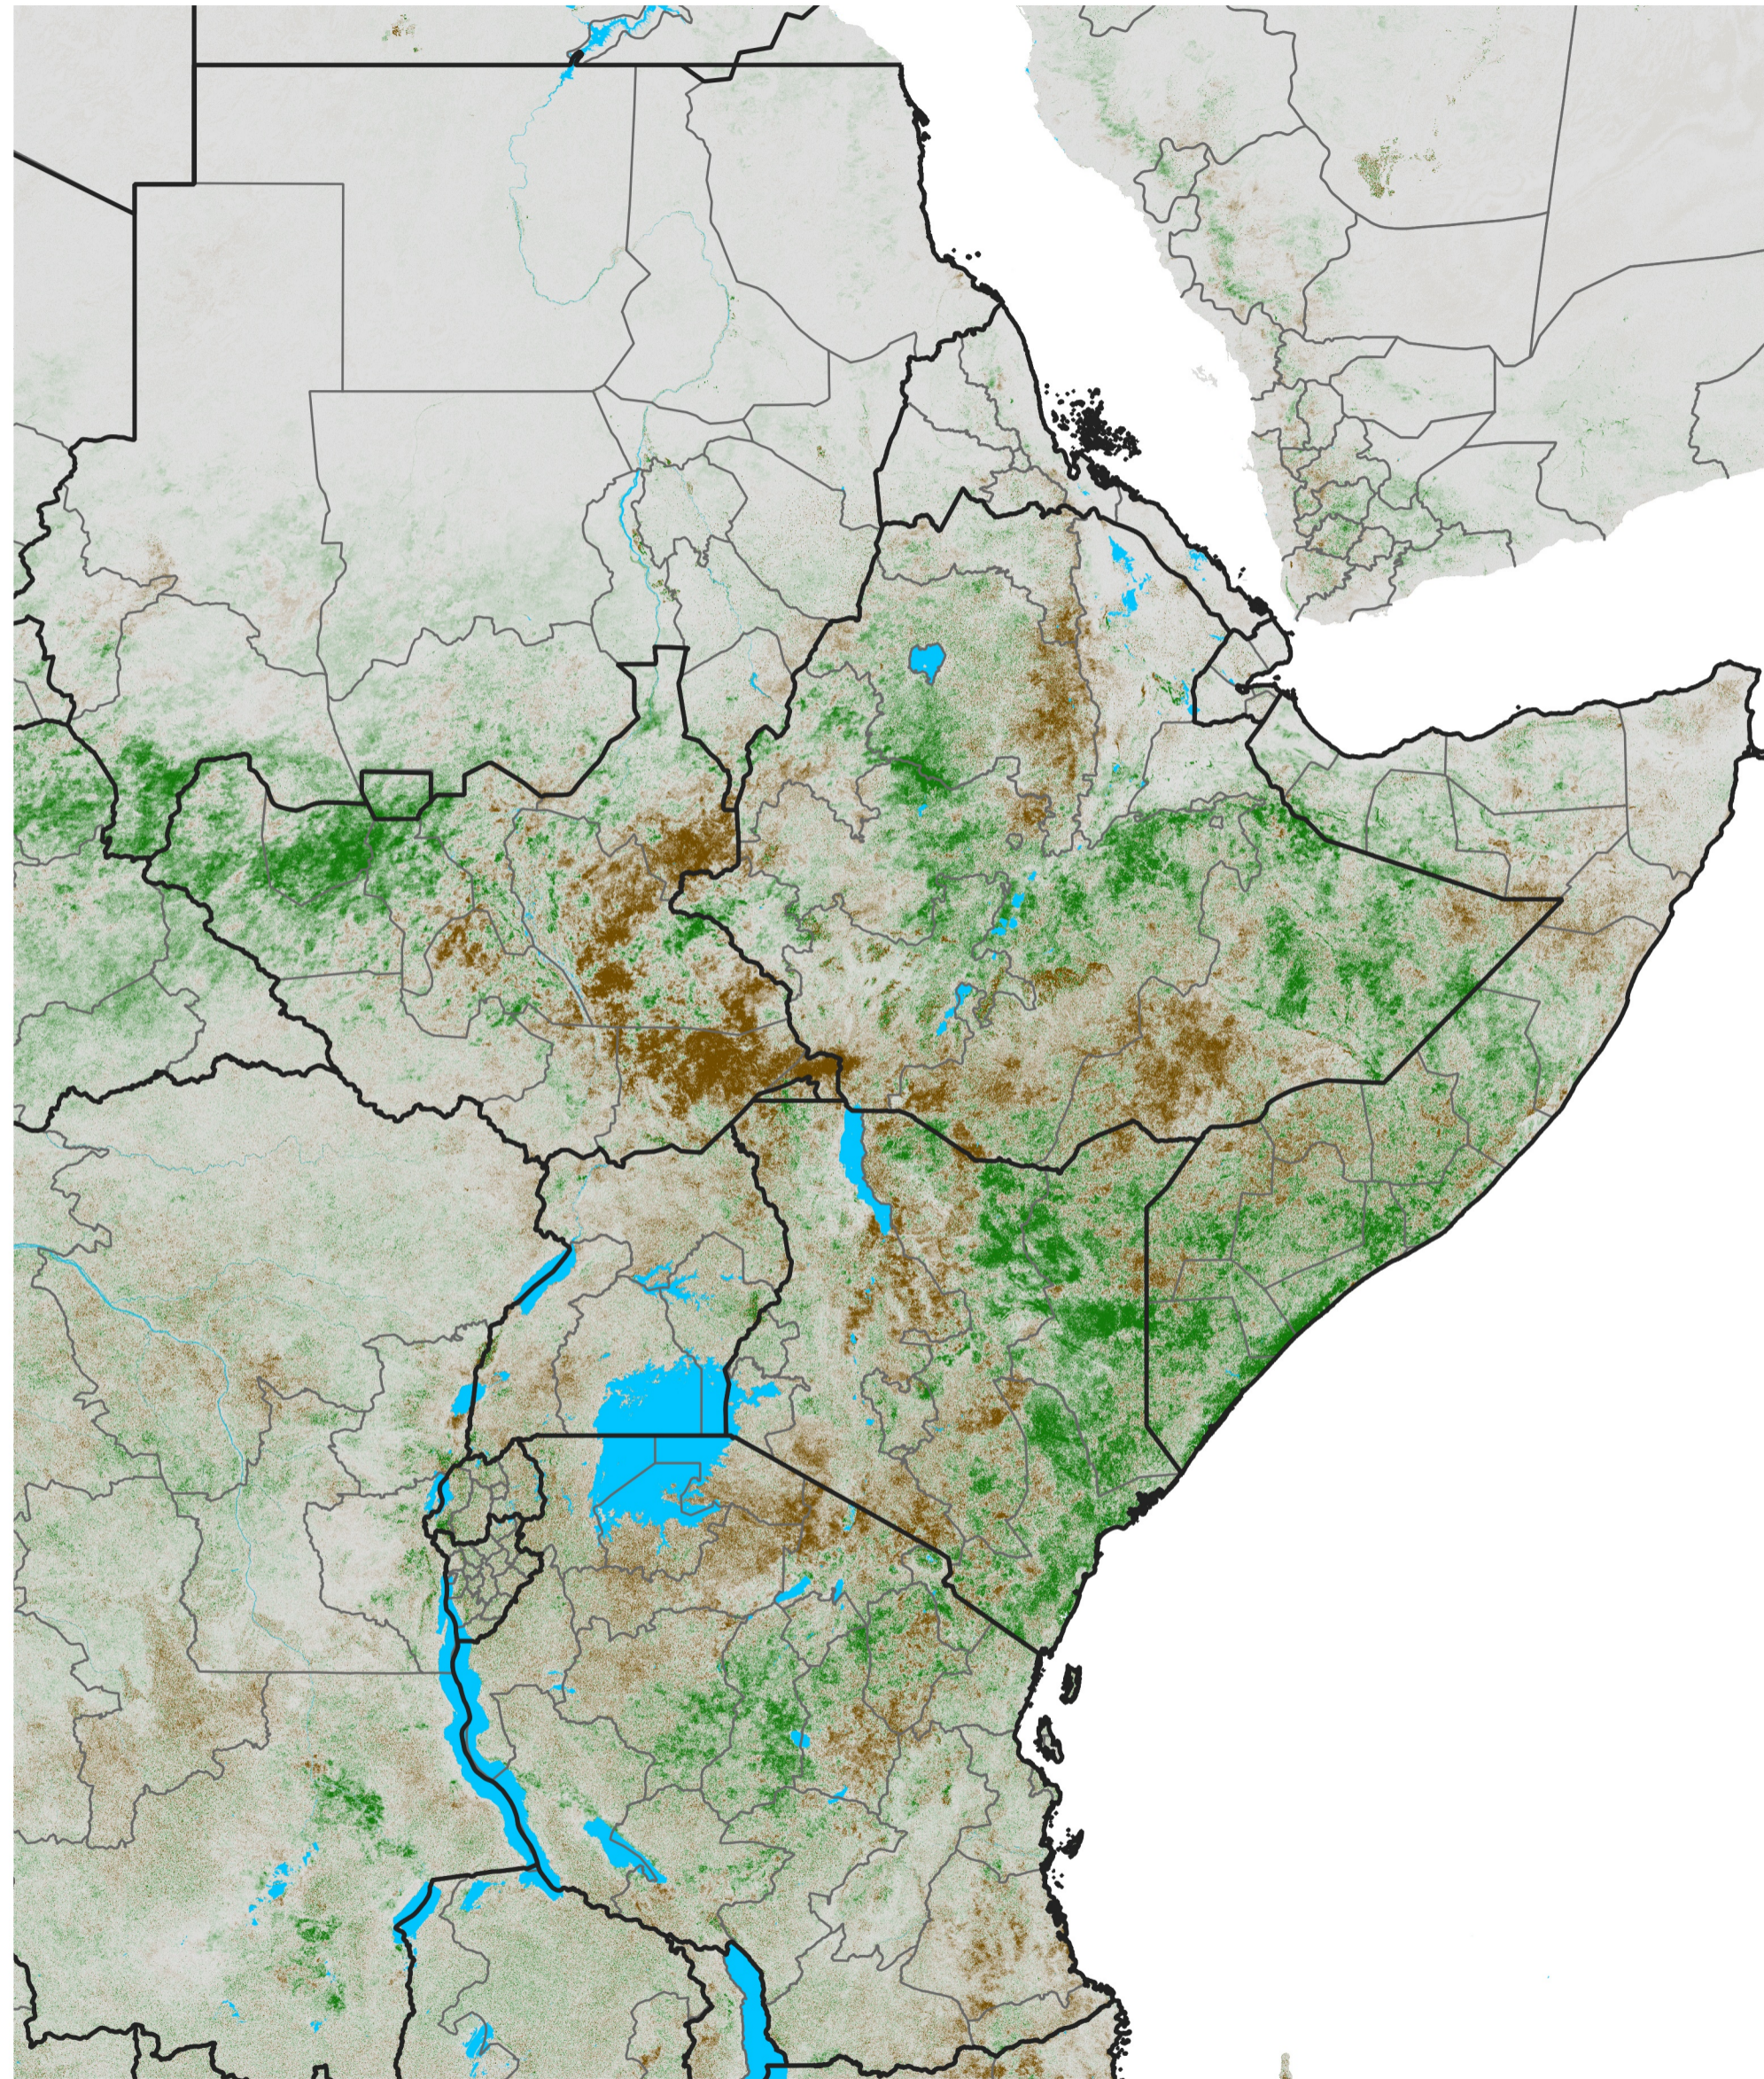

East Africa NDVI Difference

2013 minus 2012

Period 30 / May 21 - 31, 2013

NDVI Difference

< -0.3 -0.2 -0.1 -0.05 0.05 0.1 0.2 >0.3

Negative

No Difference

Positive