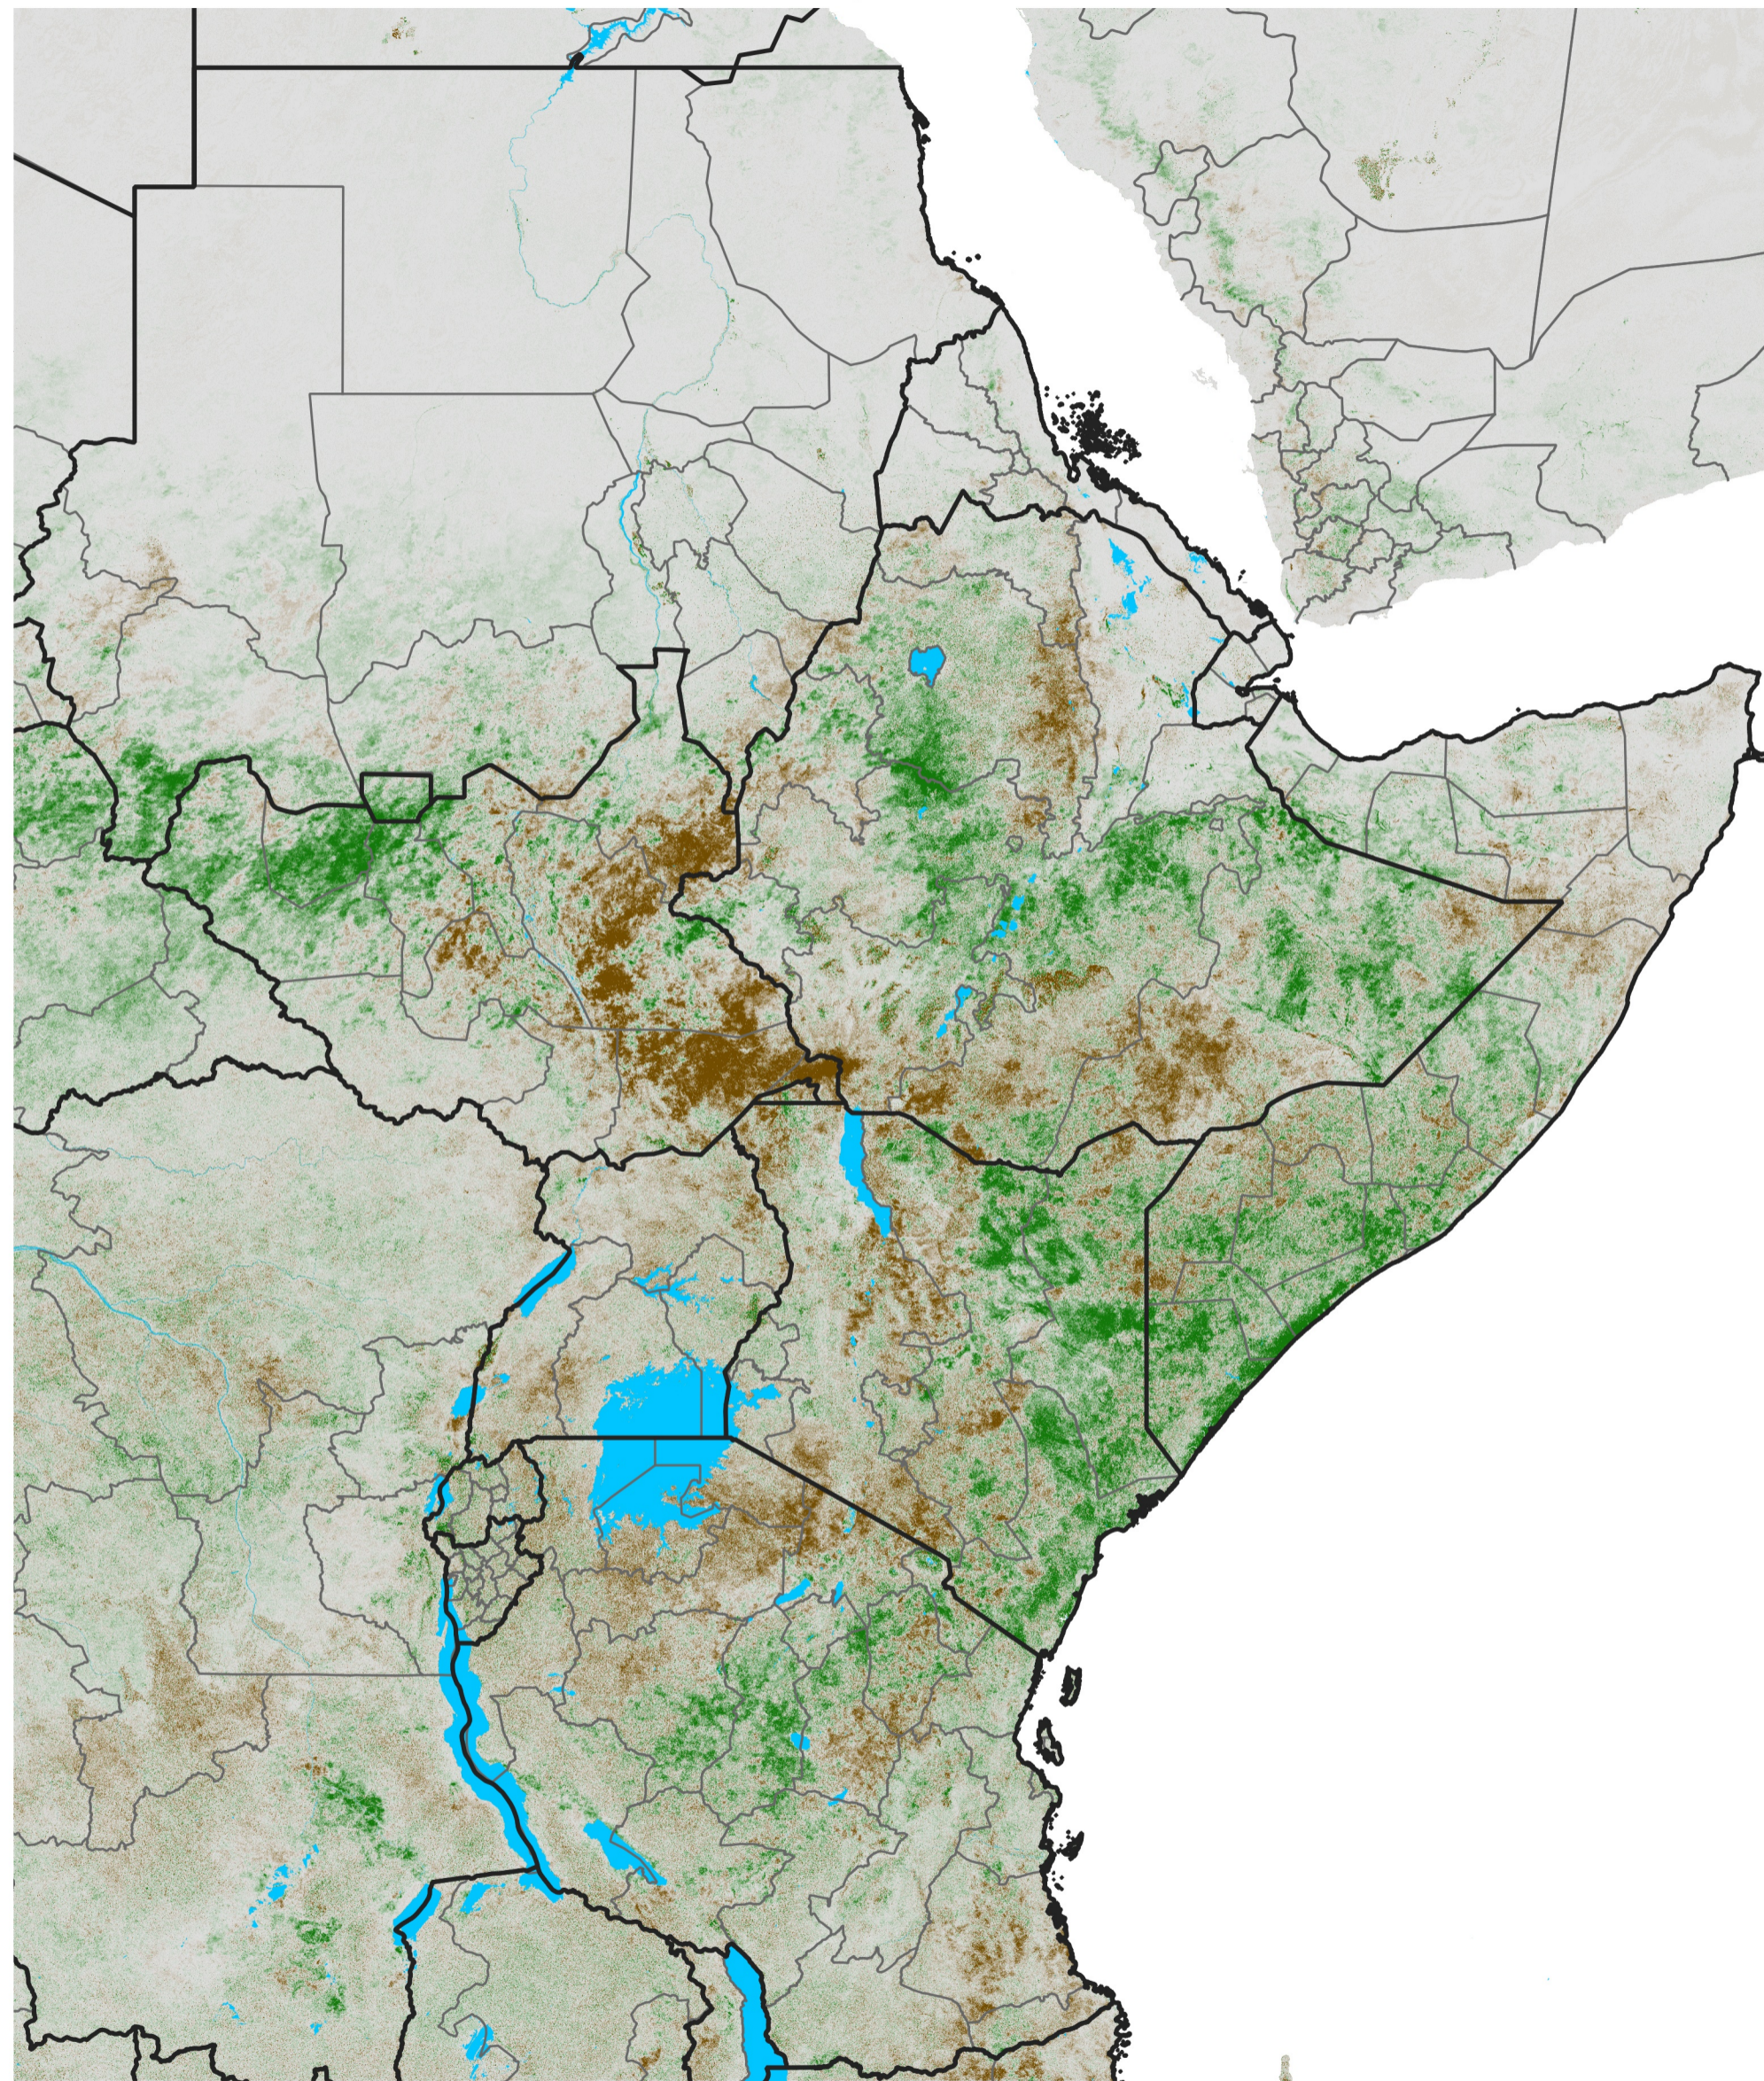

East Africa NDVI Difference

2013 minus 2012

Period 31 / May 26 - Jun 05, 2013

NDVI Difference

< -0.3 -0.2 -0.1 -0.05 0.05 0.1 0.2 >0.3

Negative

No Difference

Positive