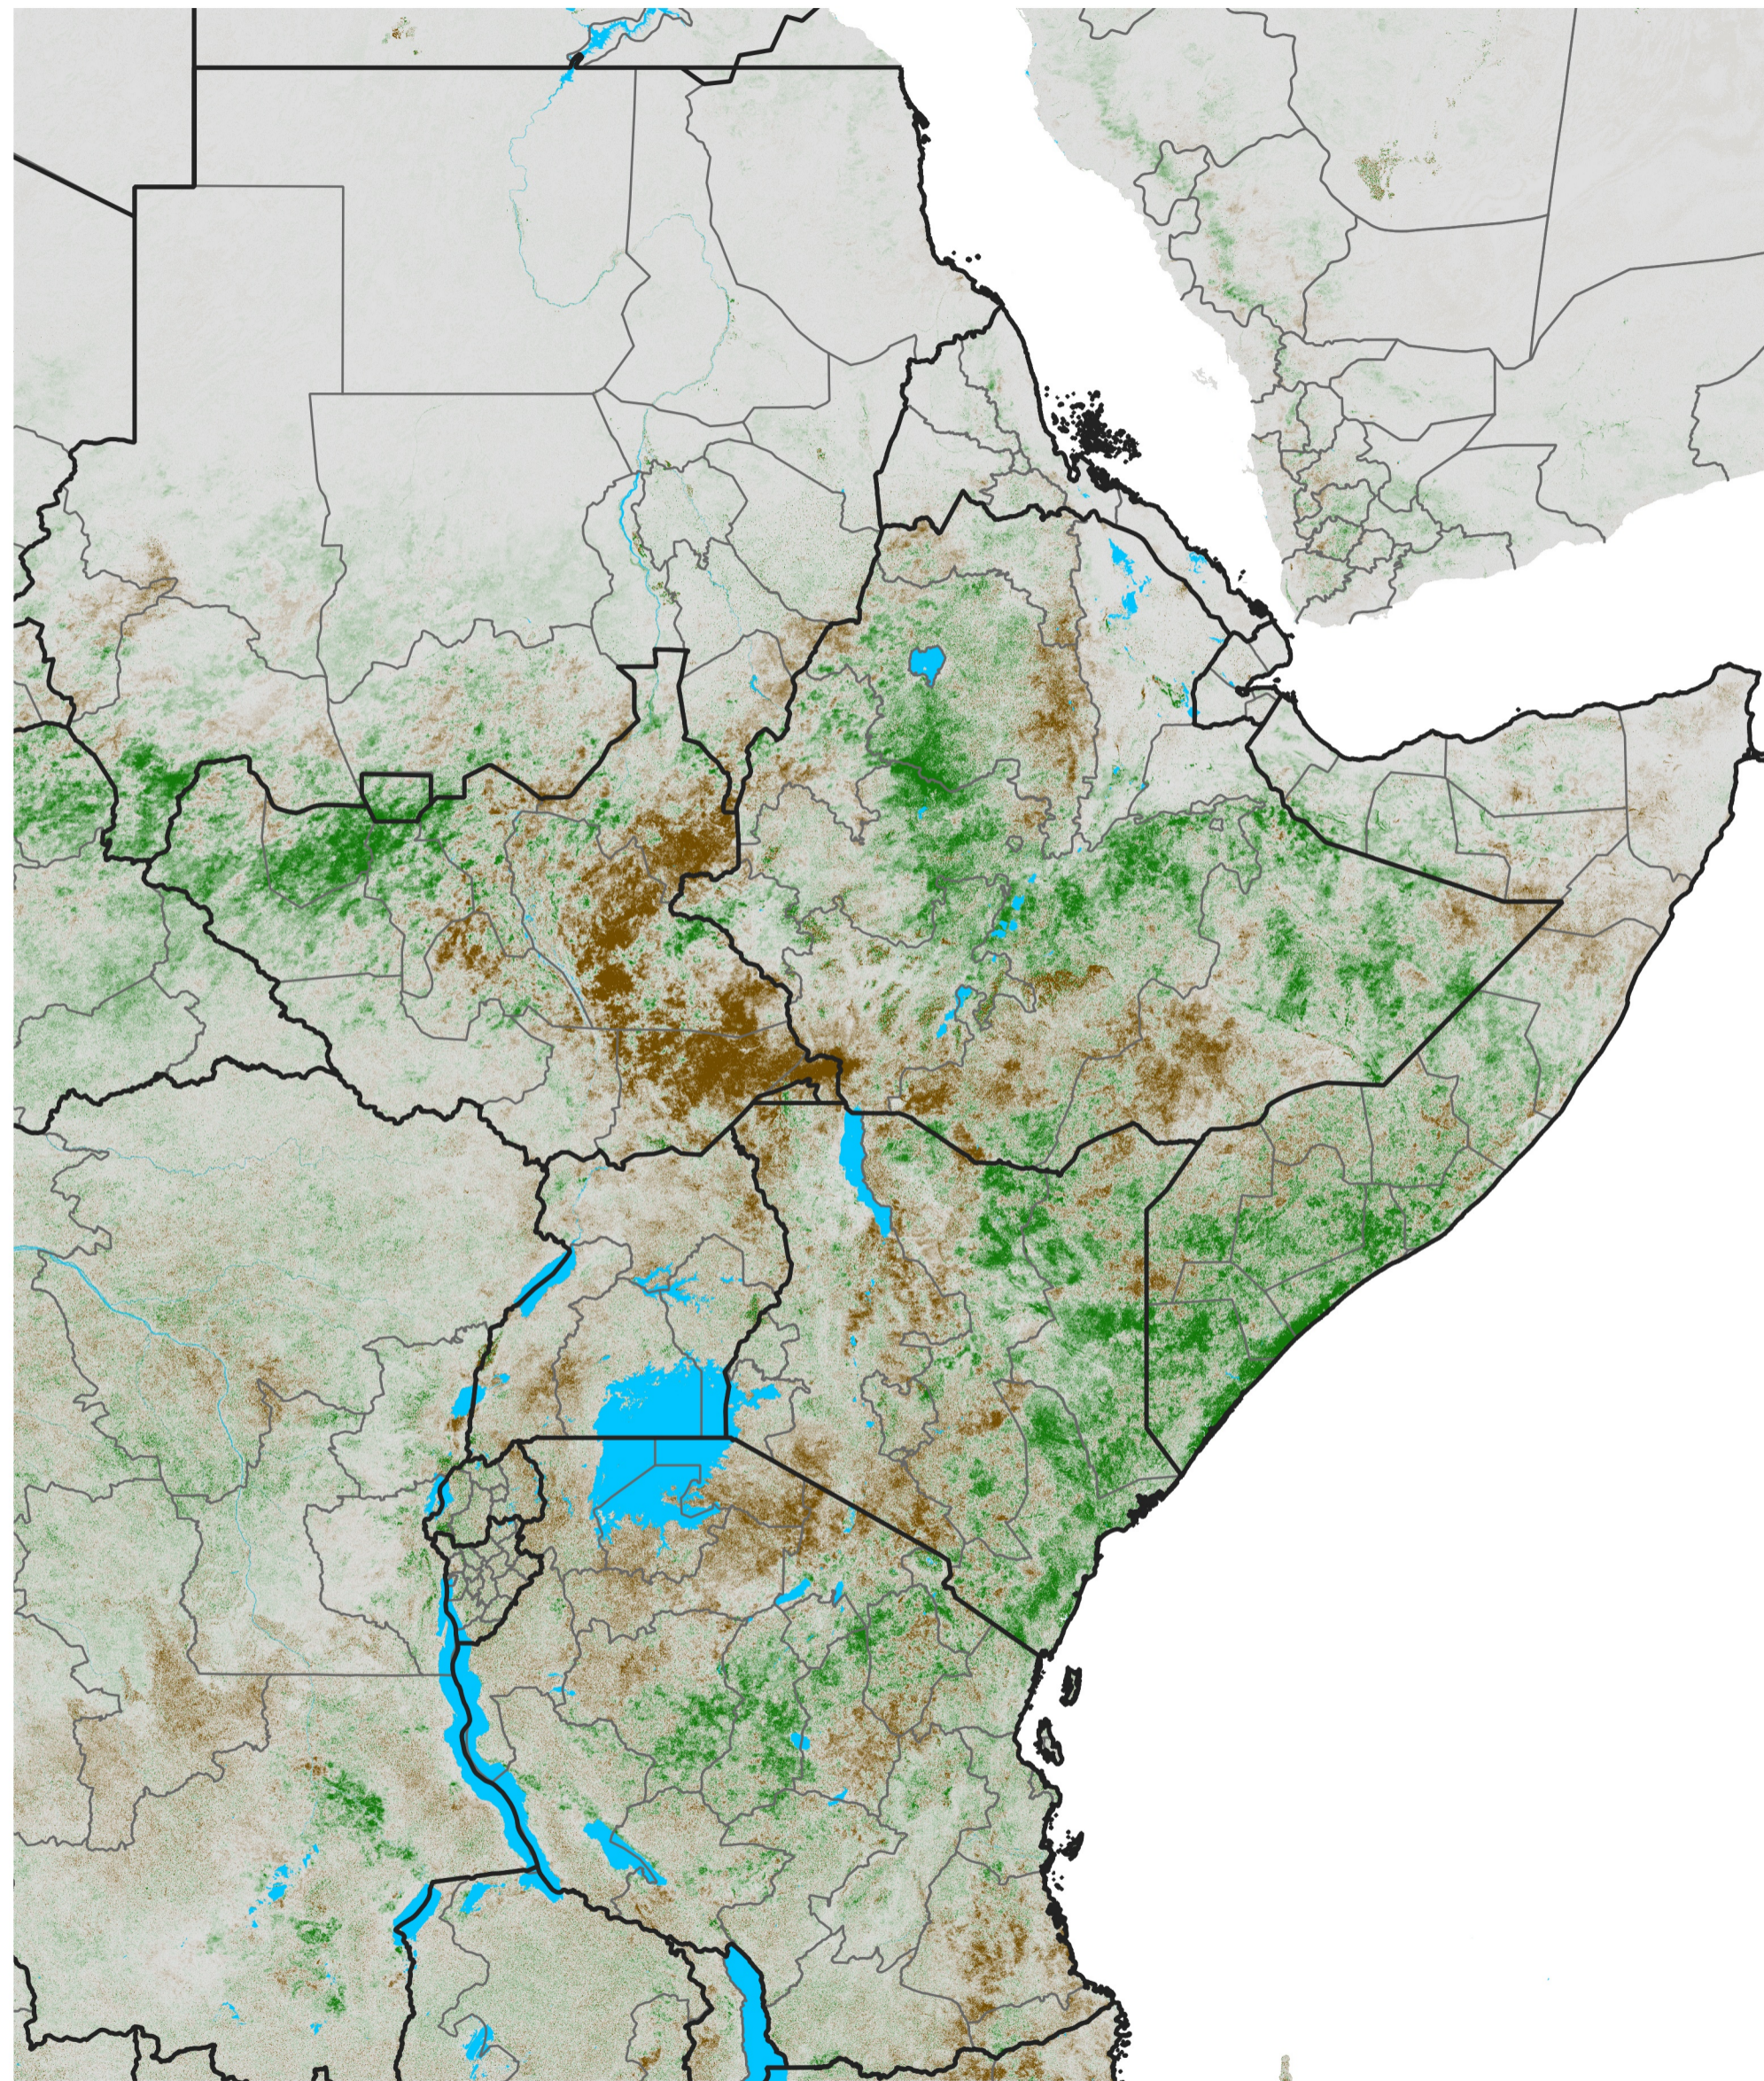

East Africa NDVI Difference

2013 minus 2012

Period 32 / Jun 01 - 10, 2013

NDVI Difference

< -0.3 -0.2 -0.1 -0.05 0.05 0.1 0.2 >0.3

Negative

No Difference

Positive