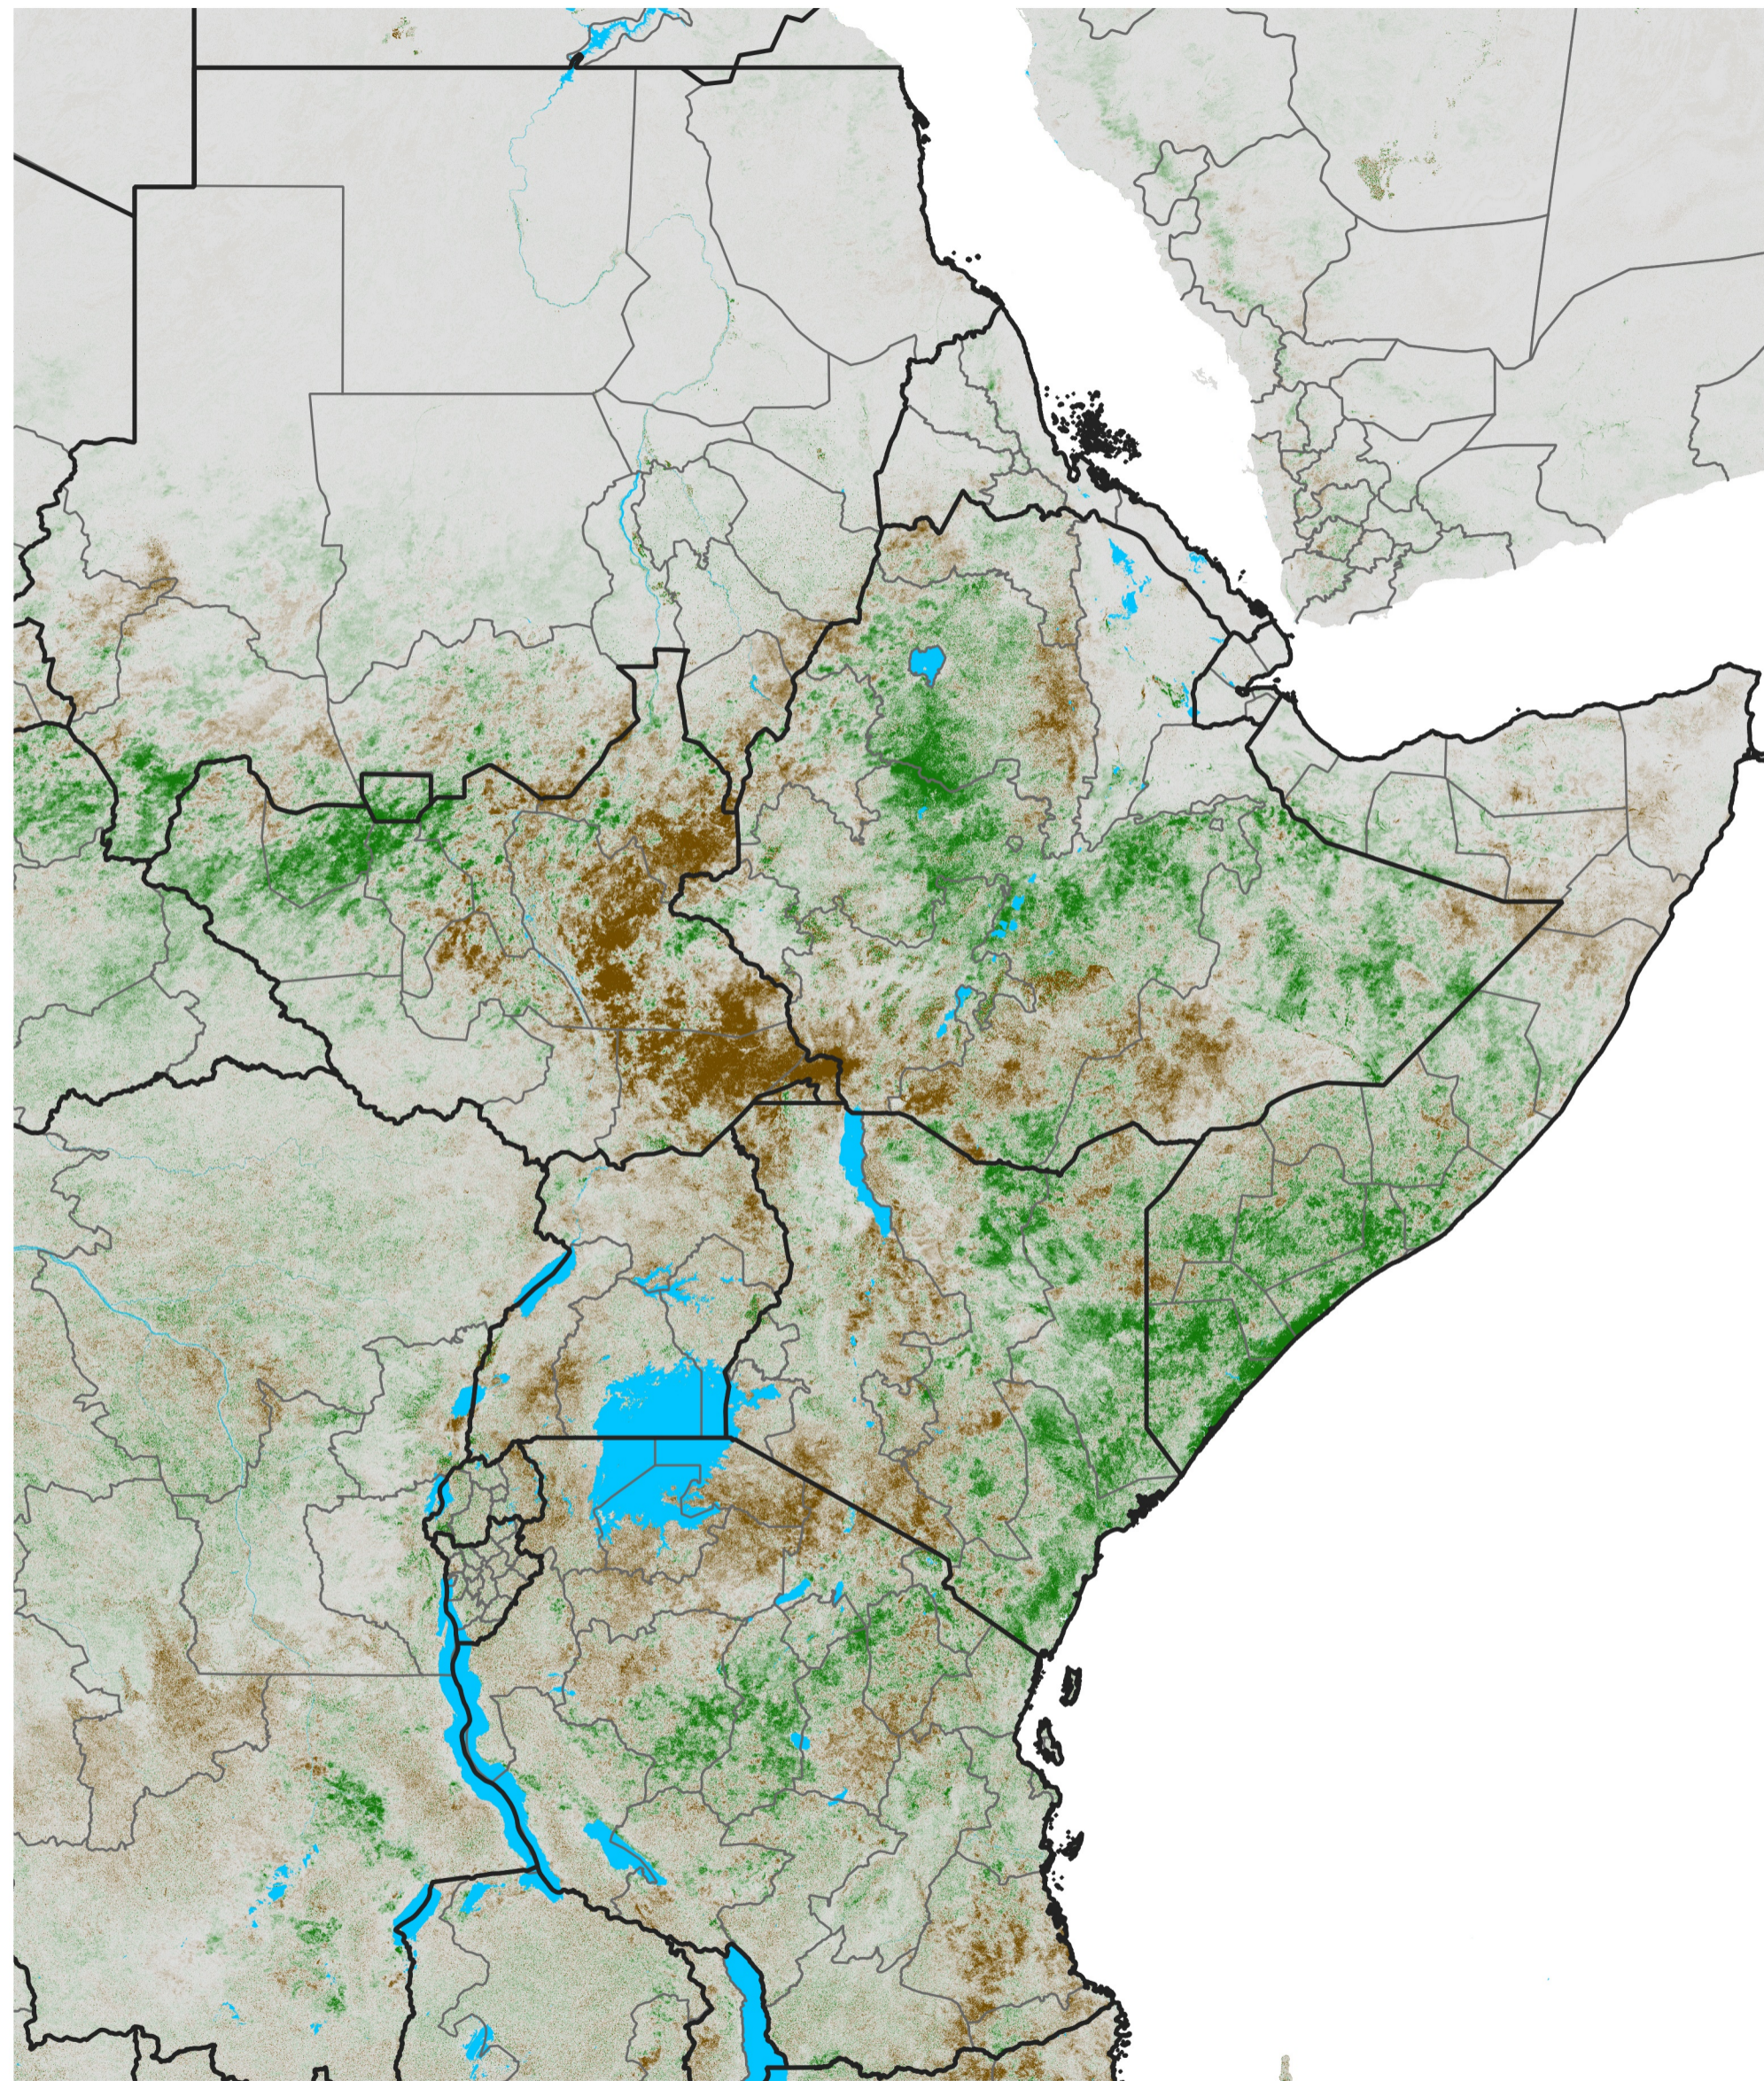

East Africa NDVI Difference

2013 minus 2012

Period 33 / Jun 06 - 15, 2013

NDVI Difference

< -0.3 -0.2 -0.1 -0.05 0.05 0.1 0.2 >0.3

Negative

No Difference

Positive