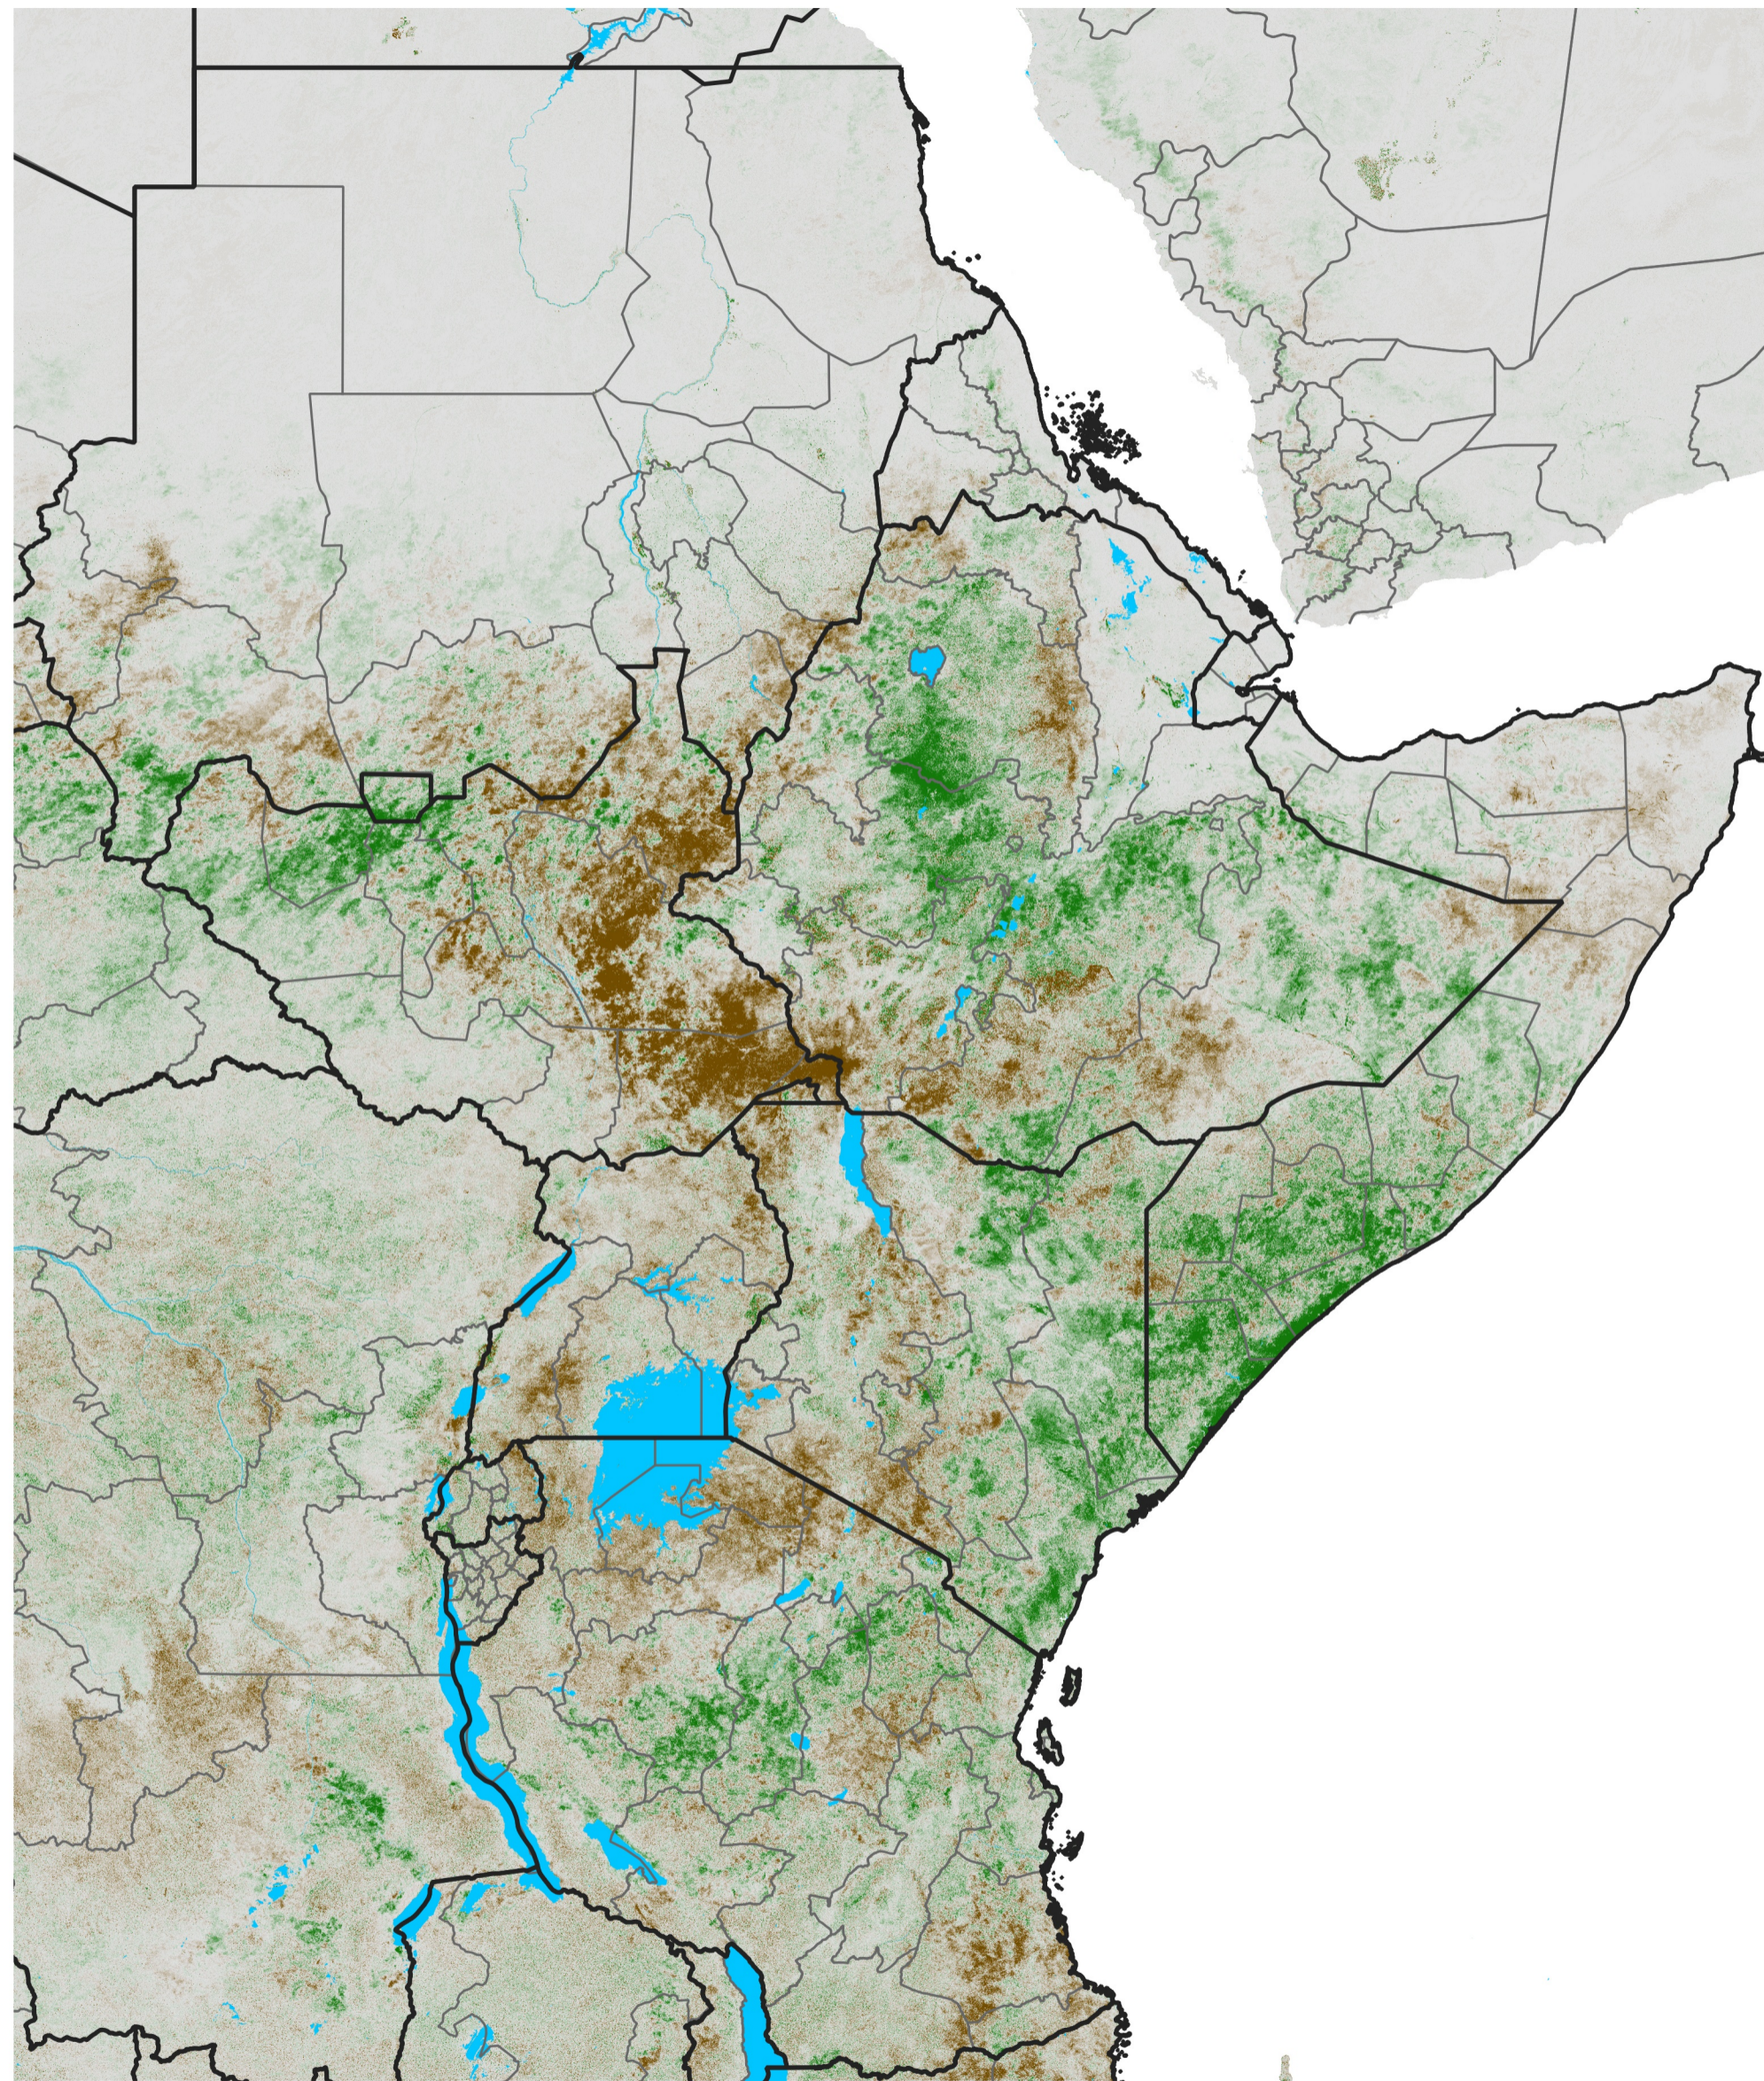

East Africa NDVI Difference

2013 minus 2012

Period 34 / Jun 11 - 20, 2013

NDVI Difference

< -0.3 -0.2 -0.1 -0.05 0.05 0.1 0.2 >0.3

Negative

No Difference

Positive