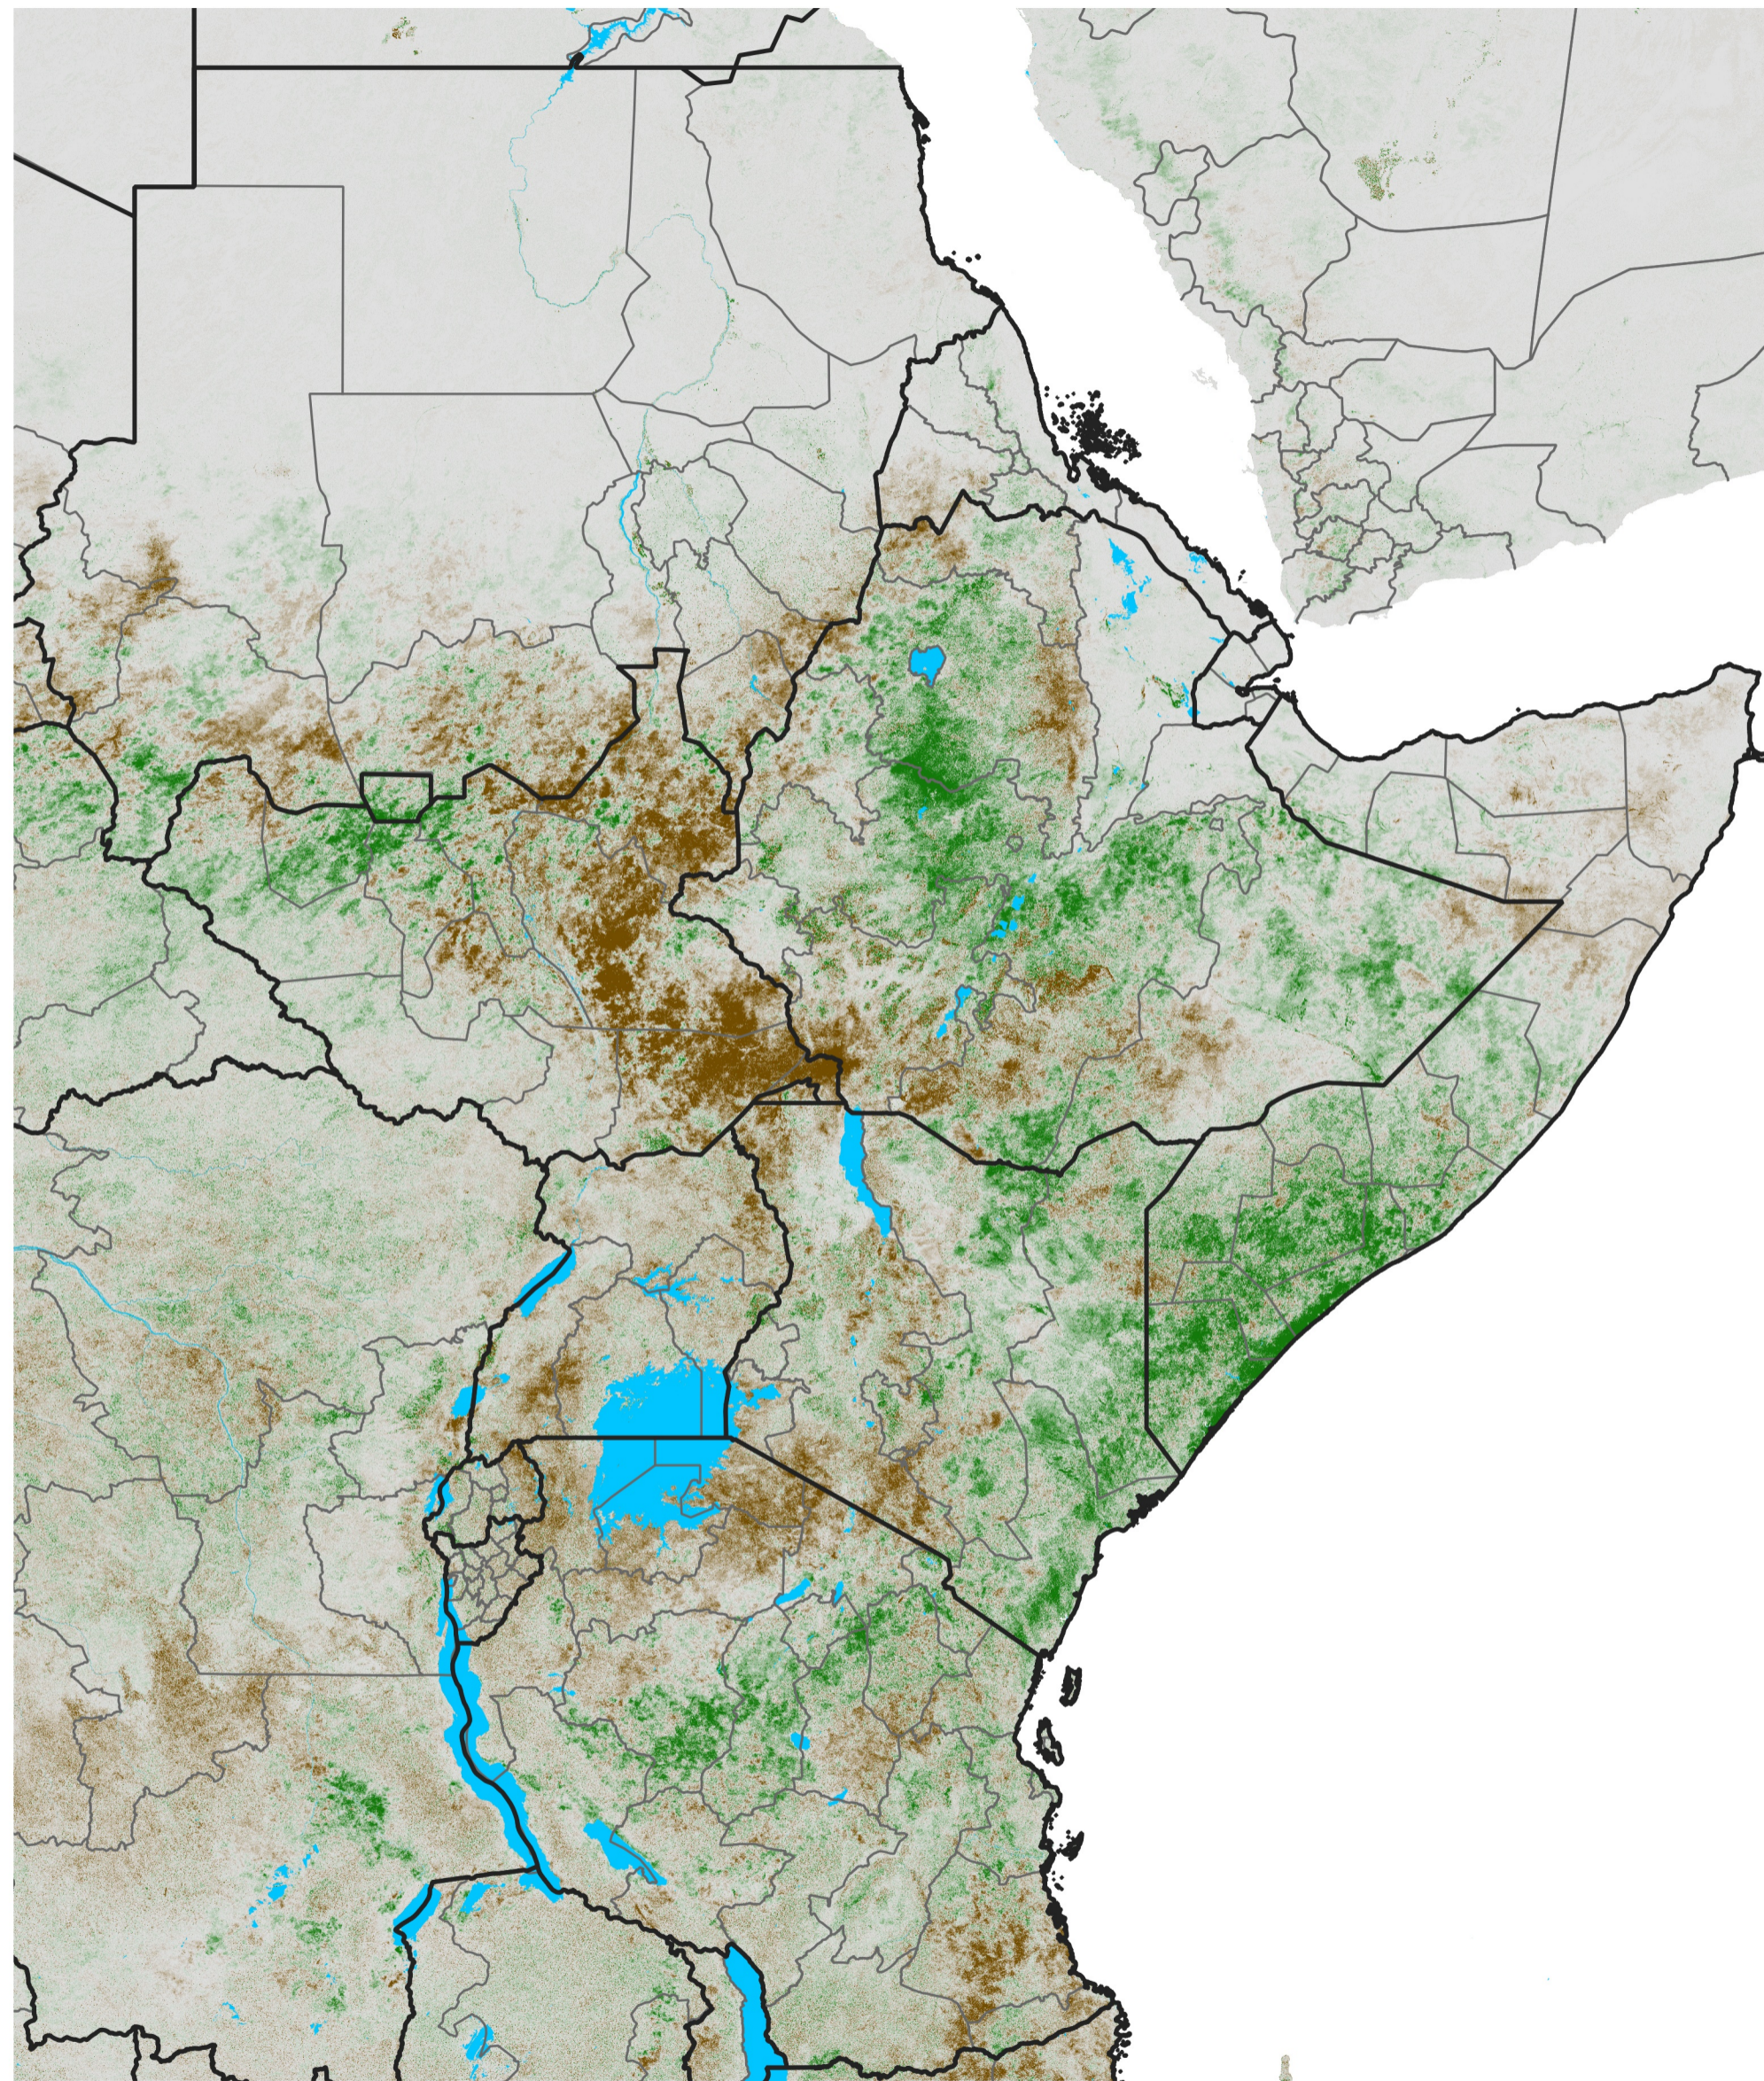

East Africa NDVI Difference

2013 minus 2012

Period 35 / Jun 16 - 25, 2013

NDVI Difference

< -0.3 -0.2 -0.1 -0.05 0.05 0.1 0.2 >0.3

Negative

No Difference

Positive