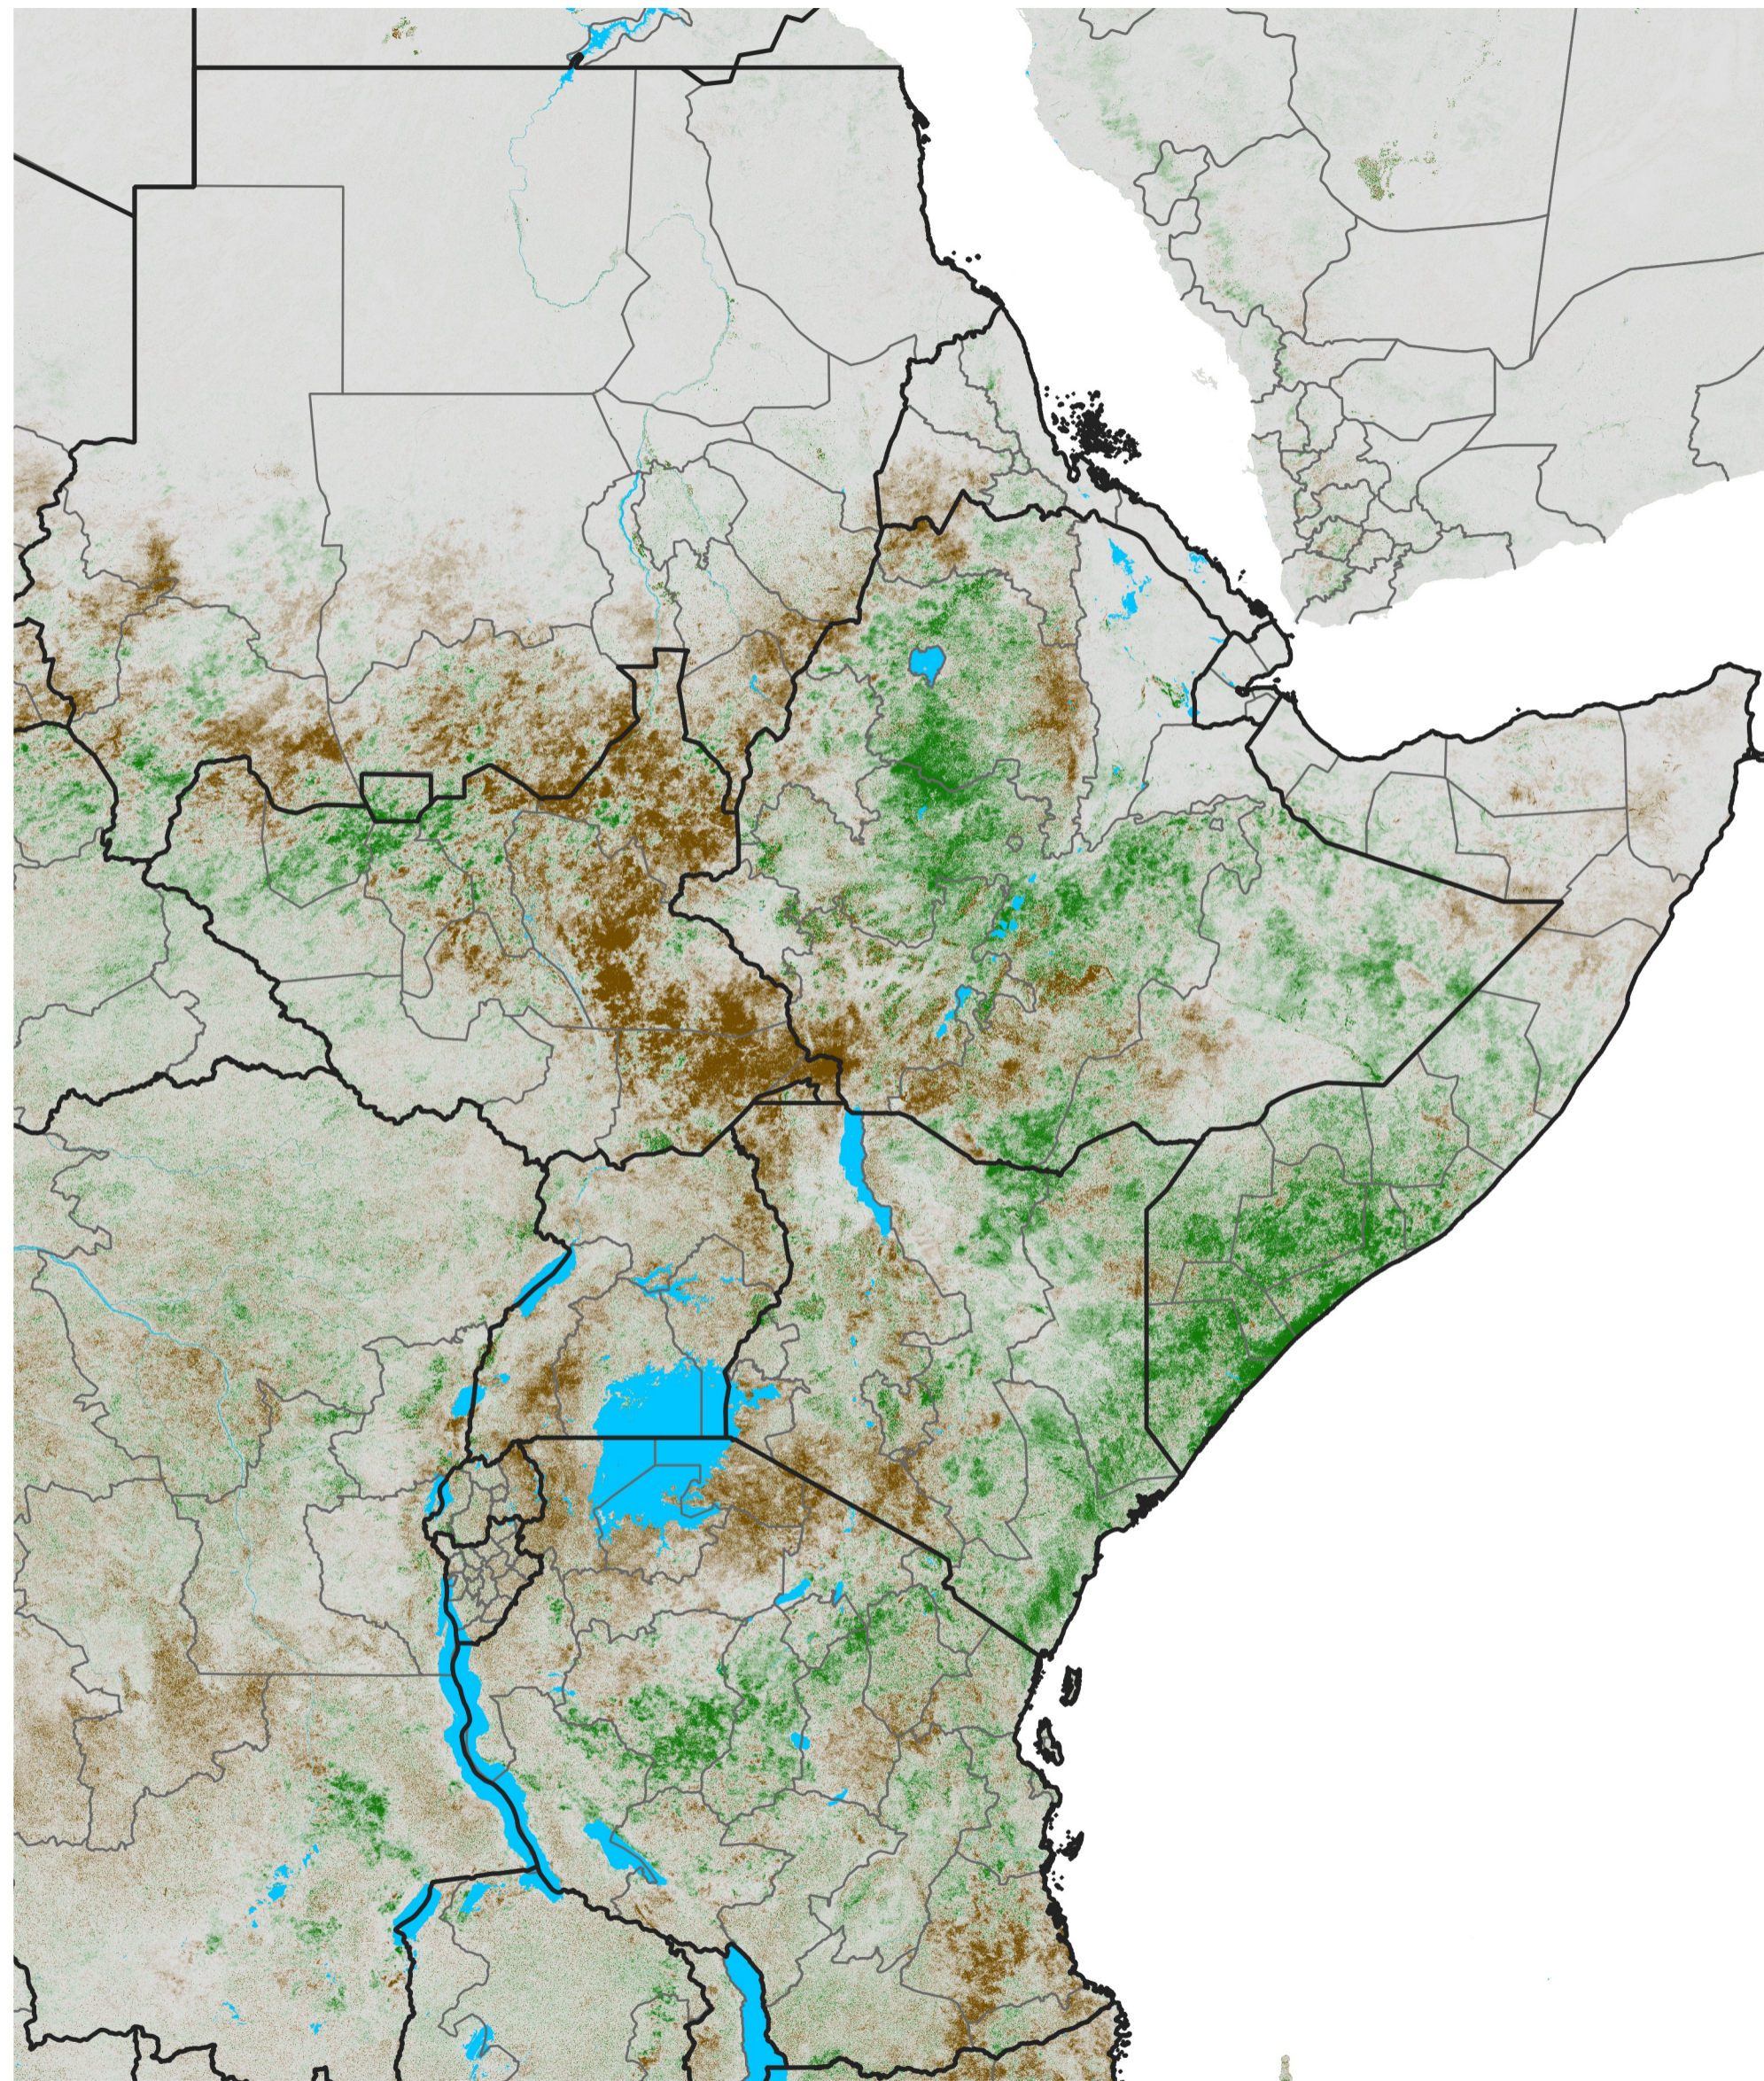

East Africa NDVI Difference

2013 minus 2012

Period 36 / Jun 21 - 30, 2013

NDVI Difference

< -0.3 -0.2 -0.1 -0.05 0.05 0.1 0.2 >0.3

Negative

No Difference

Positive