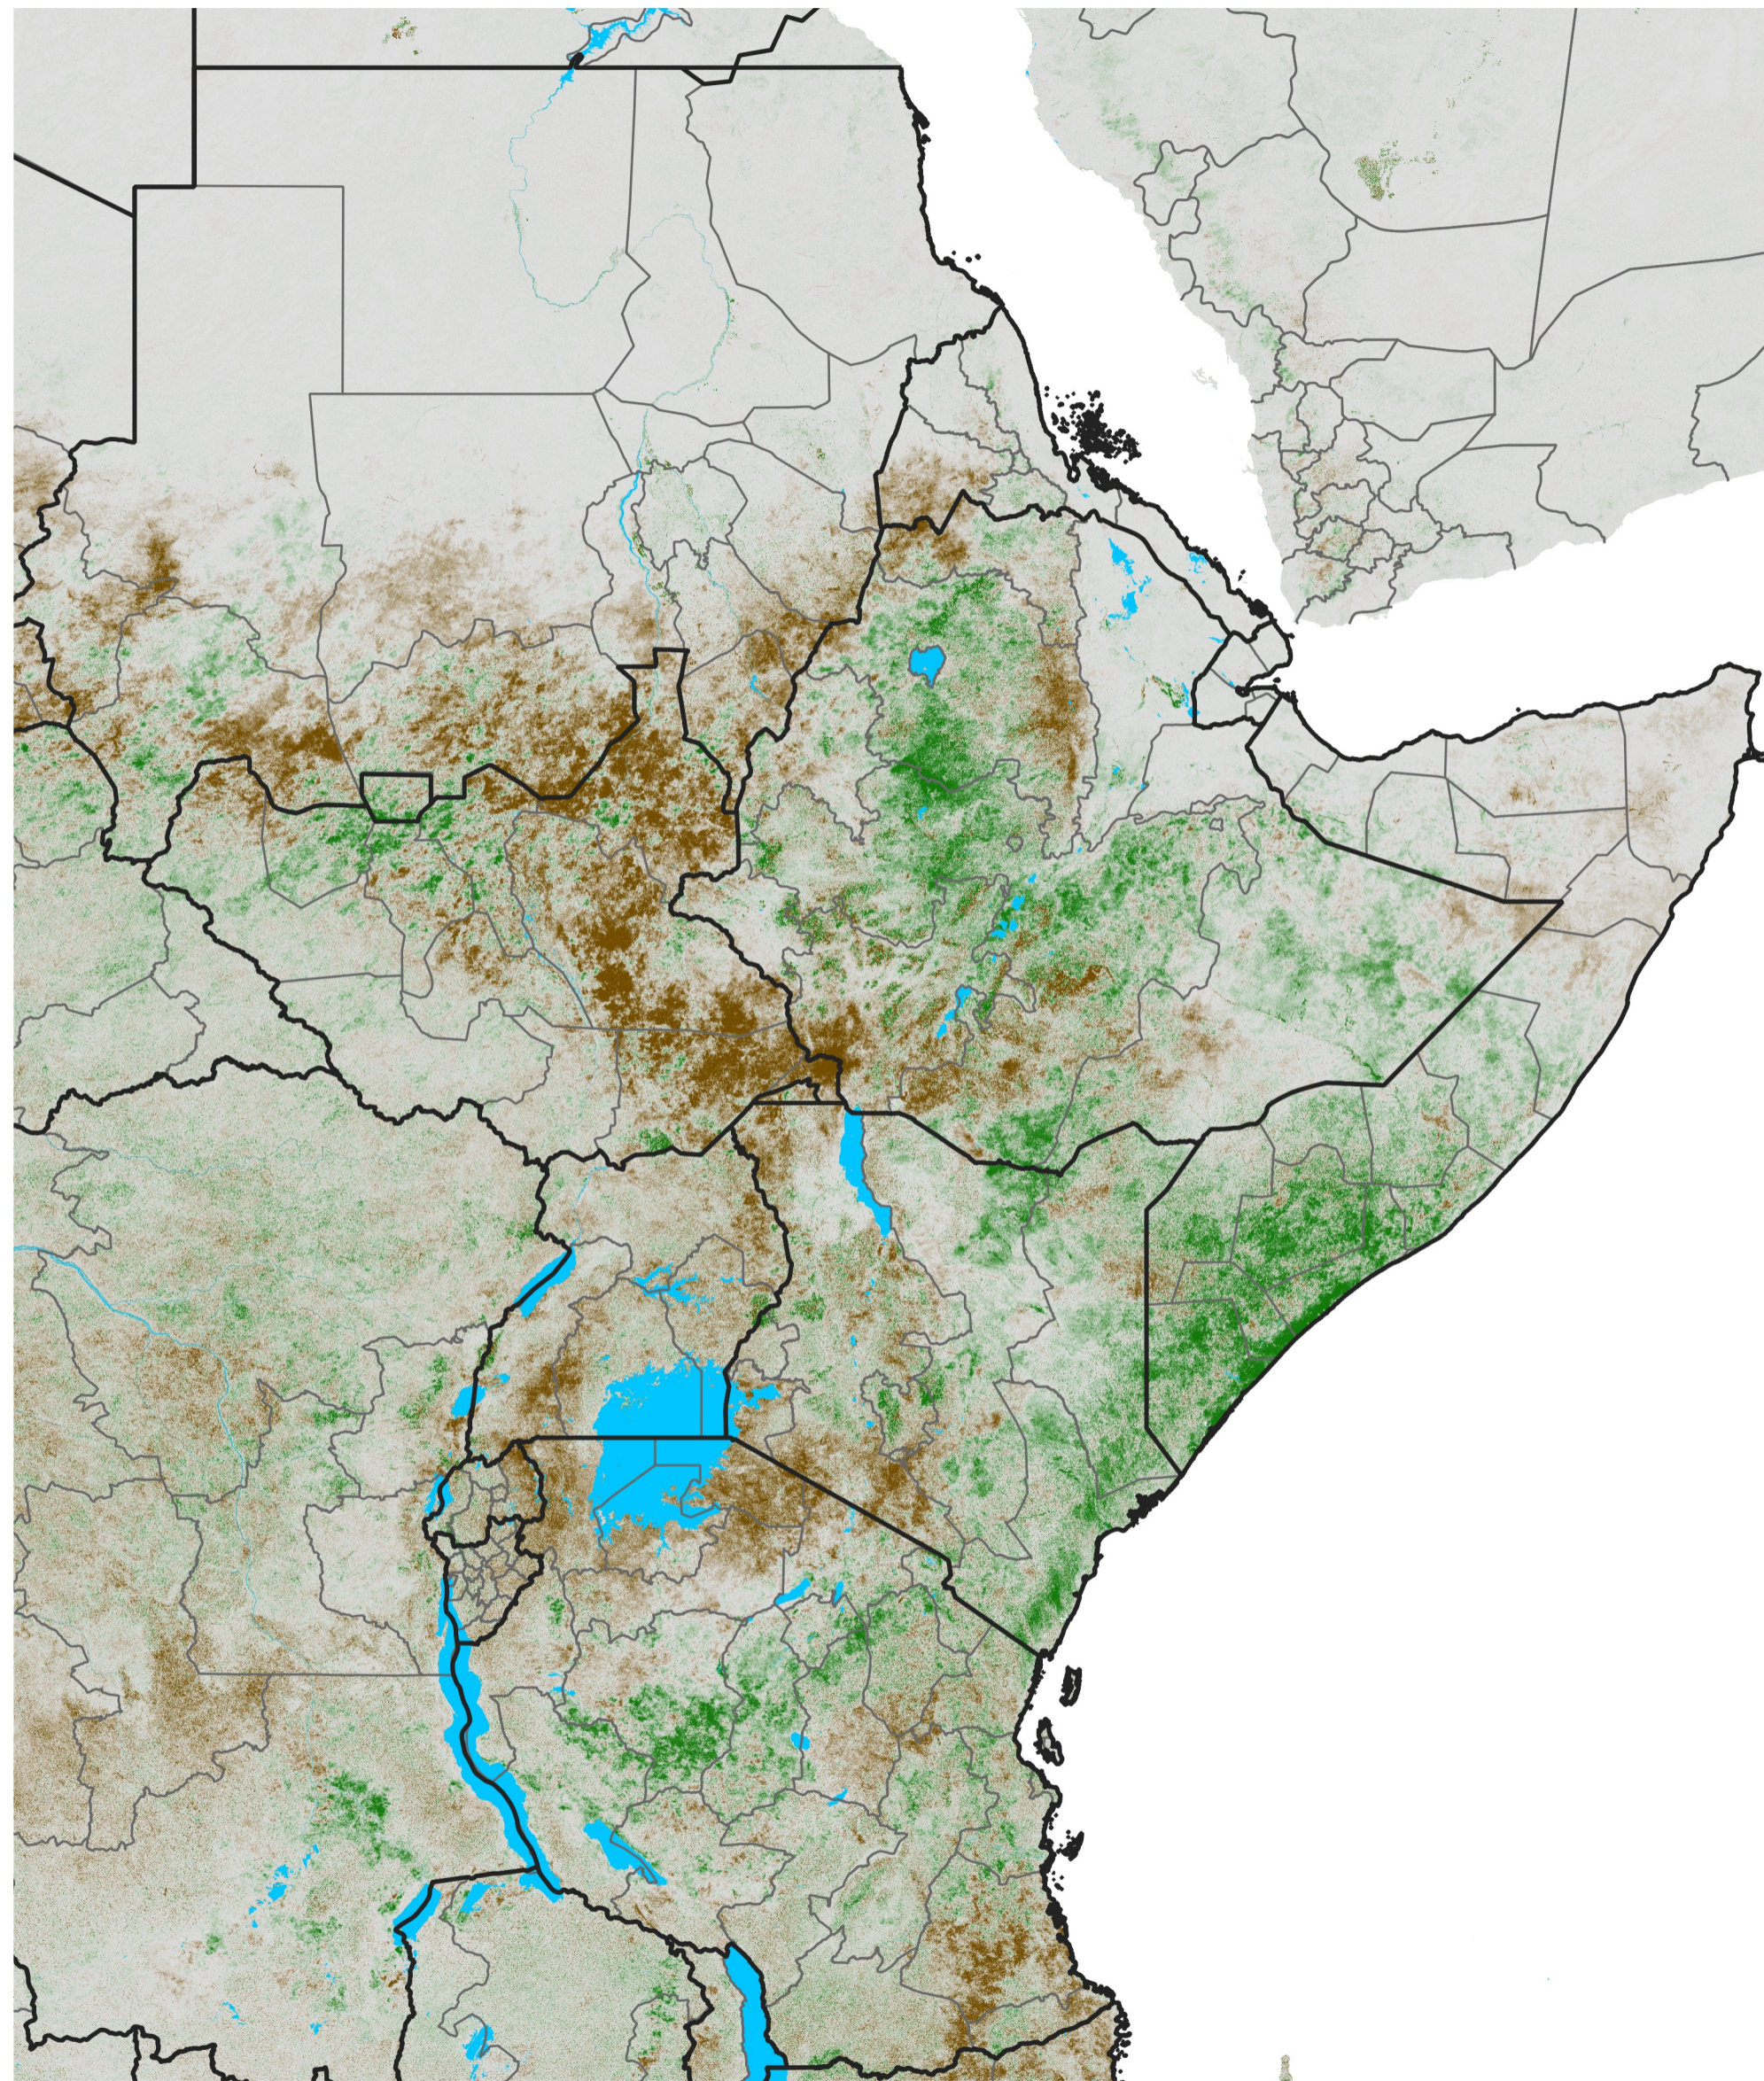

East Africa NDVI Difference

2013 minus 2012

Period 37 / Jun 26 - Jul 05, 2013

NDVI Difference

< -0.3 -0.2 -0.1 -0.05 0.05 0.1 0.2 >0.3

Negative

No Difference

Positive