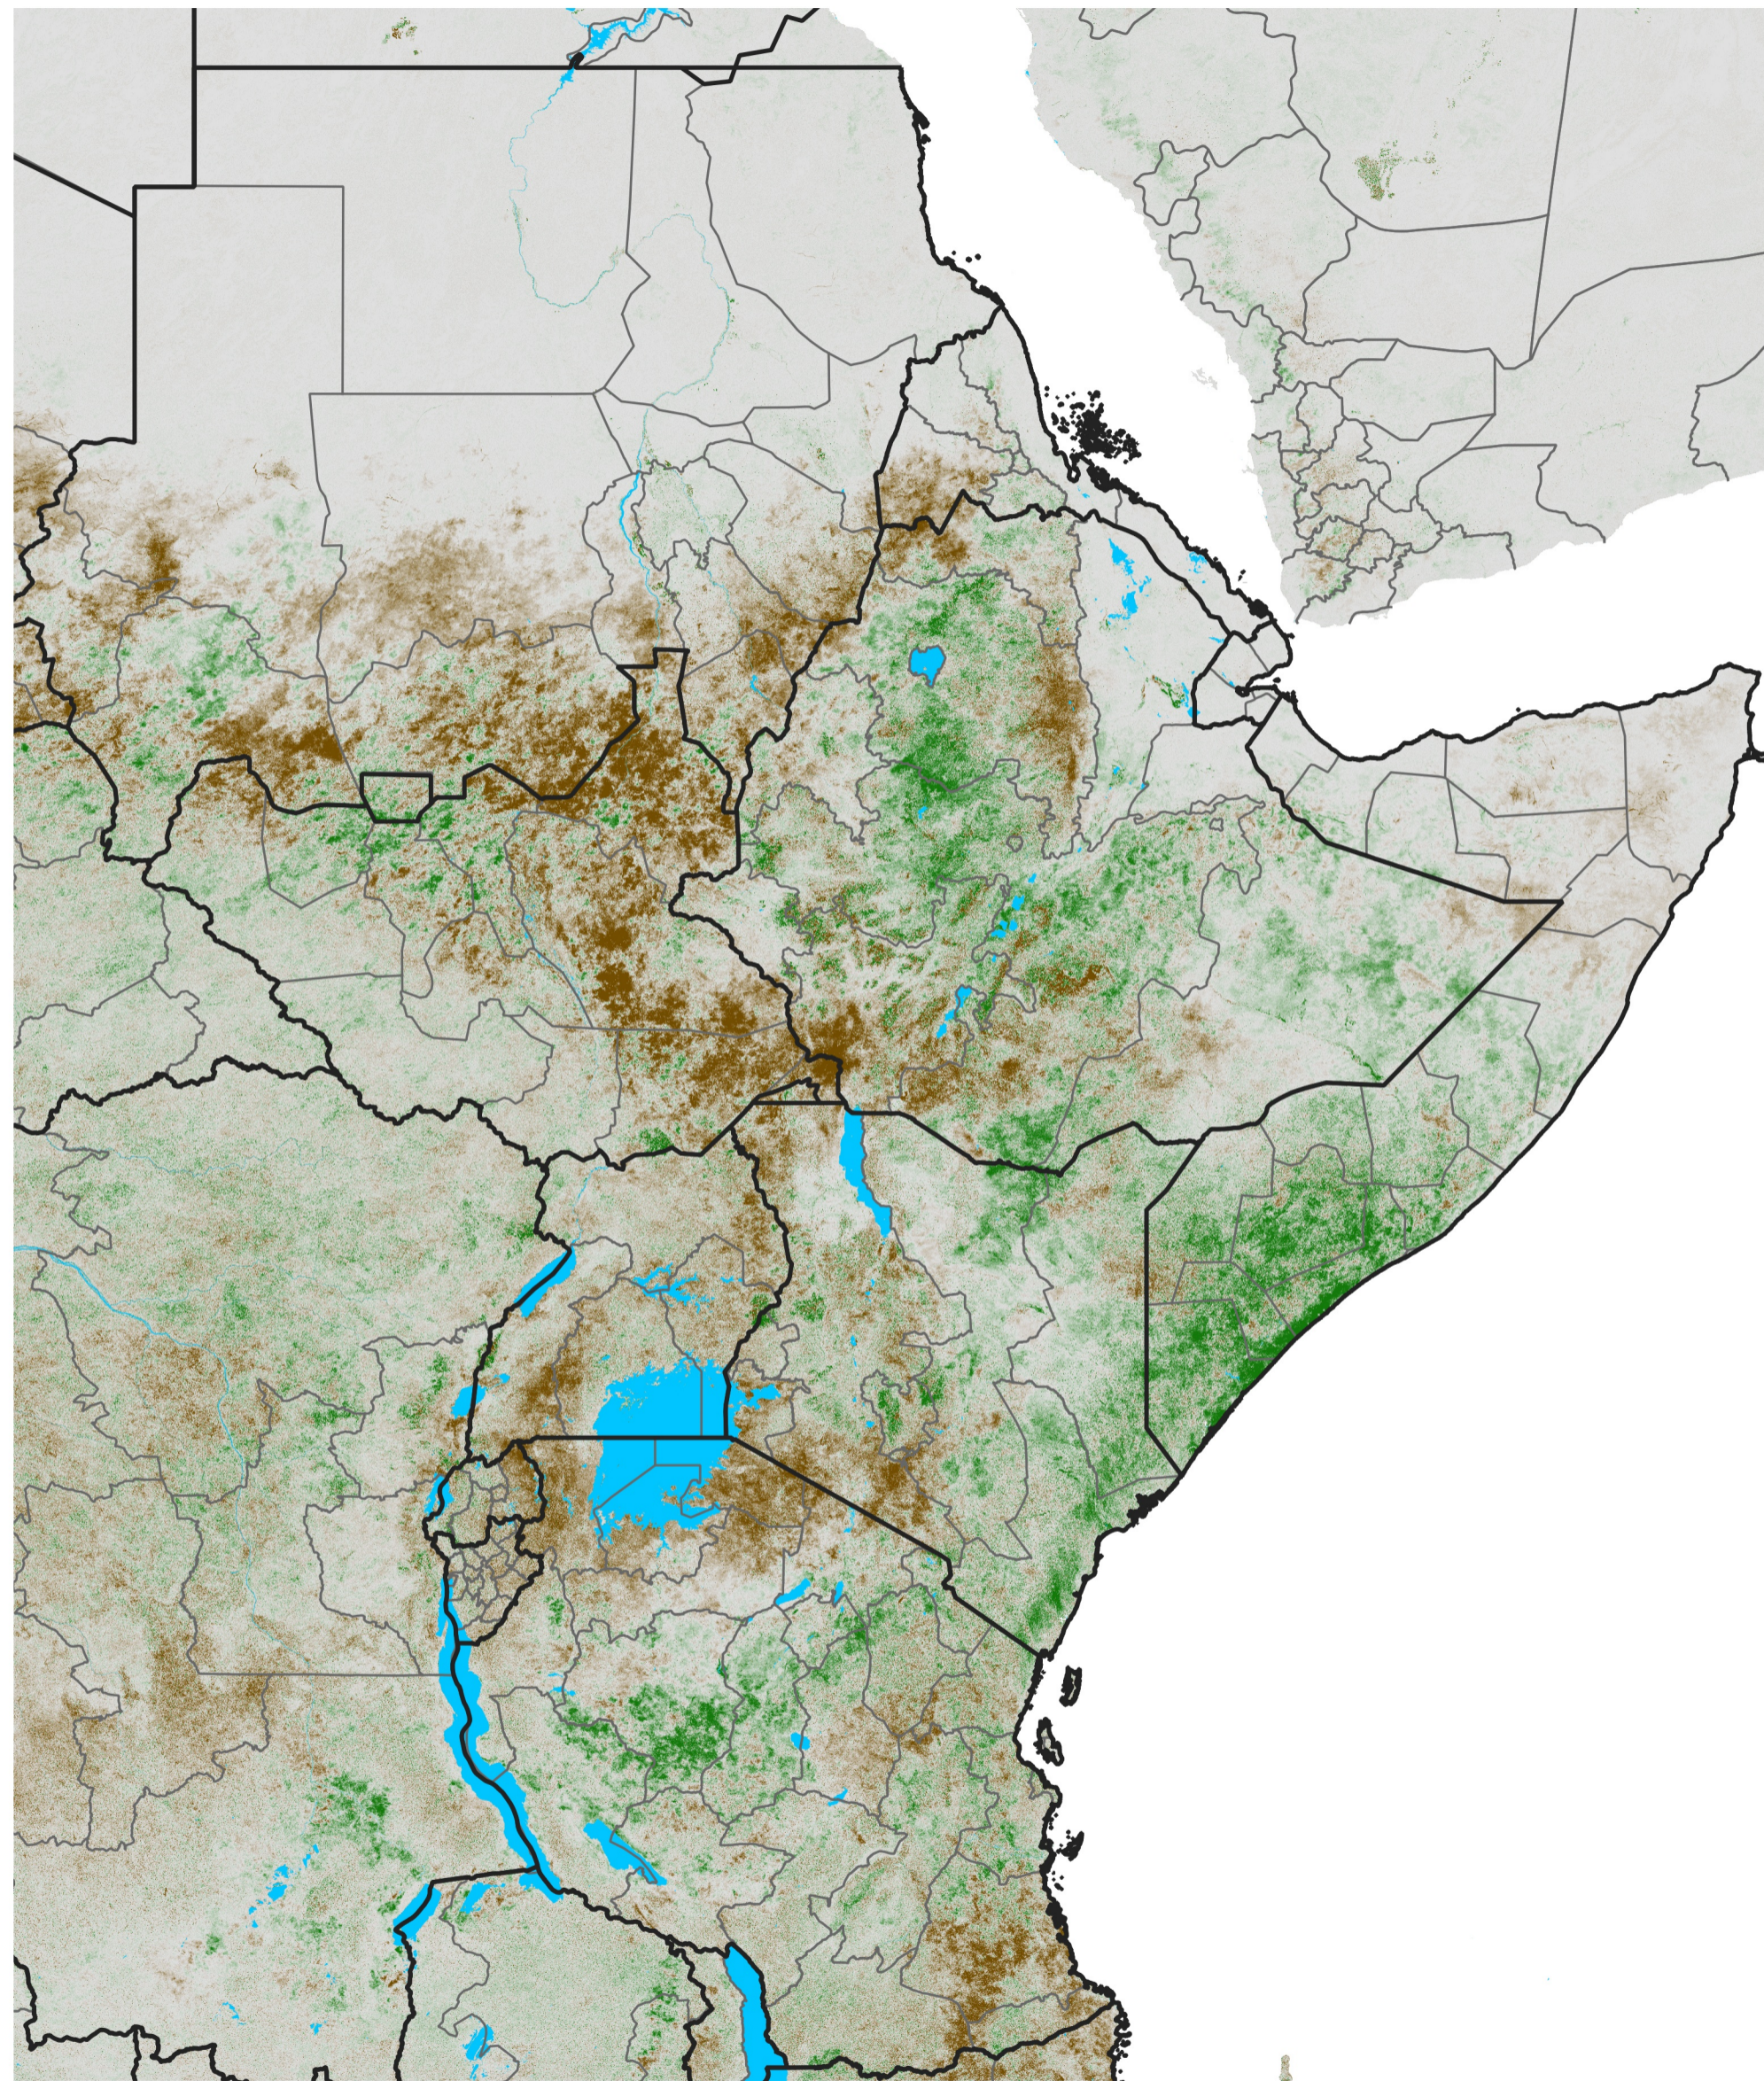

# East Africa NDVI Difference

2013 minus 2012

Period 38 / Jul 01 - 10, 2013

## NDVI Difference

< -0.3   -0.2   -0.1   -0.05   0.05   0.1   0.2   >0.3

Negative

No Difference

Positive