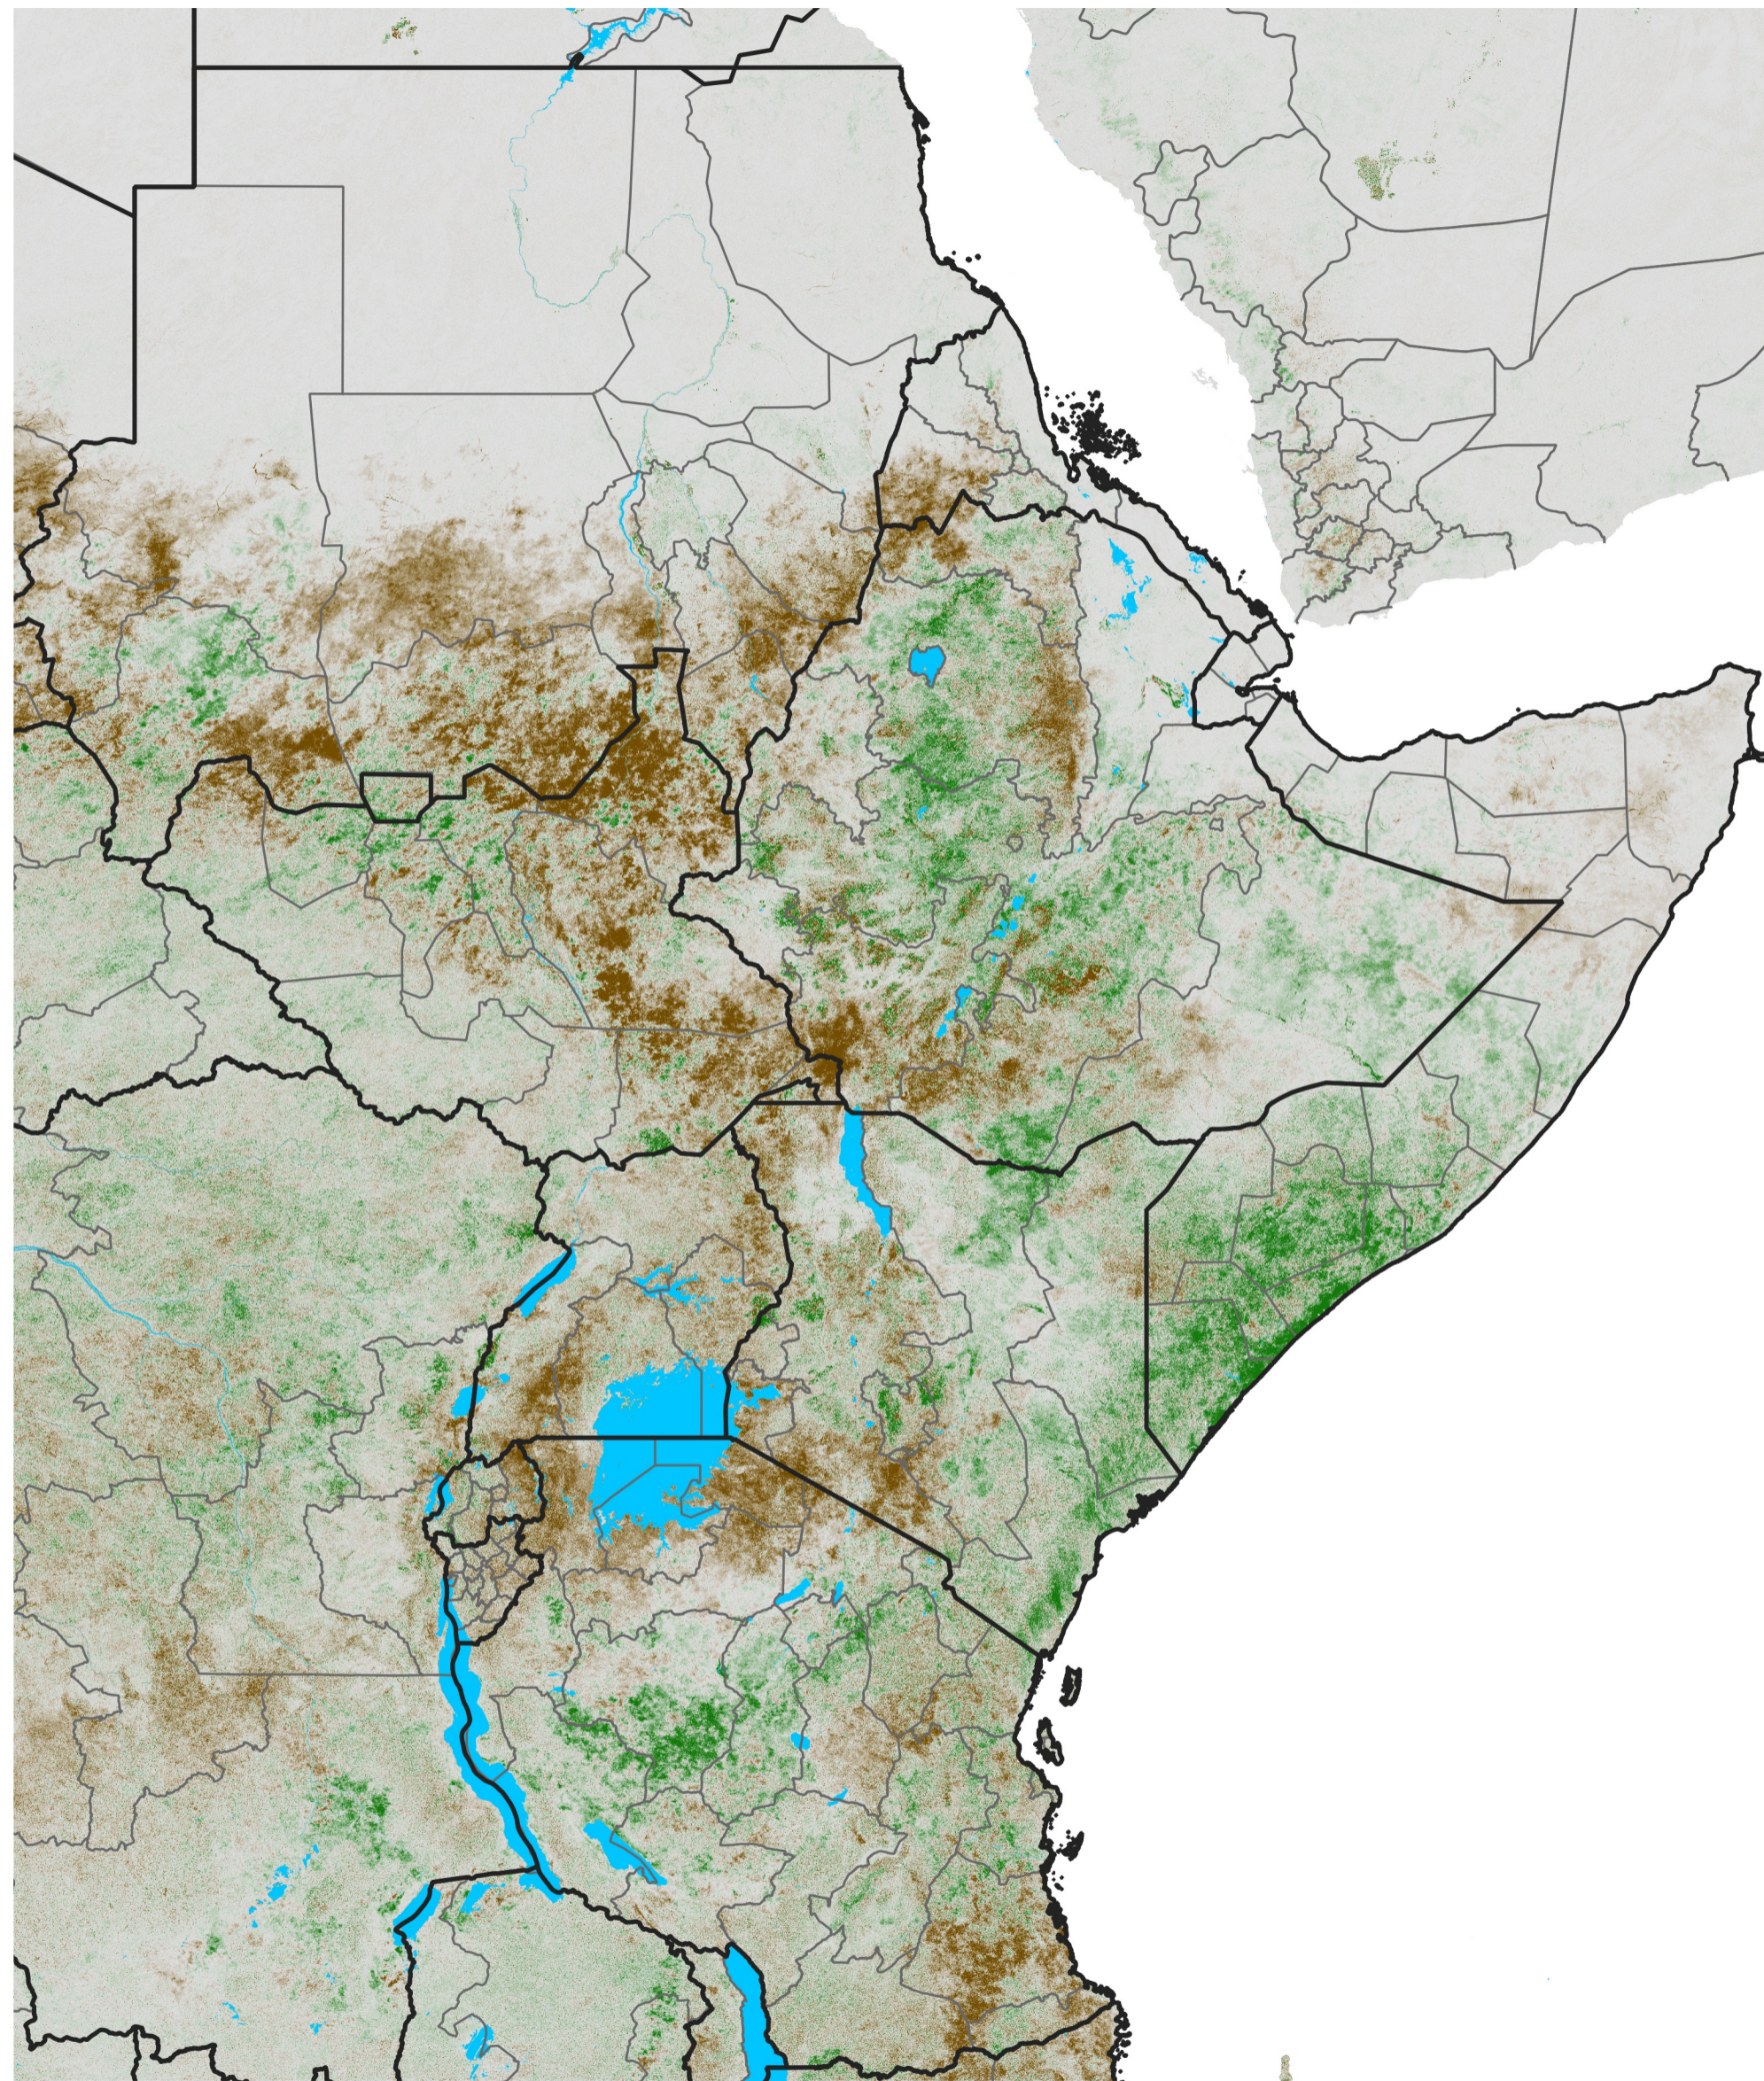

# East Africa NDVI Difference

2013 minus 2012

Period 39 / Jul 06 - 15, 2013

## NDVI Difference

< -0.3   -0.2   -0.1   -0.05   0.05   0.1   0.2   >0.3

Negative

No Difference

Positive