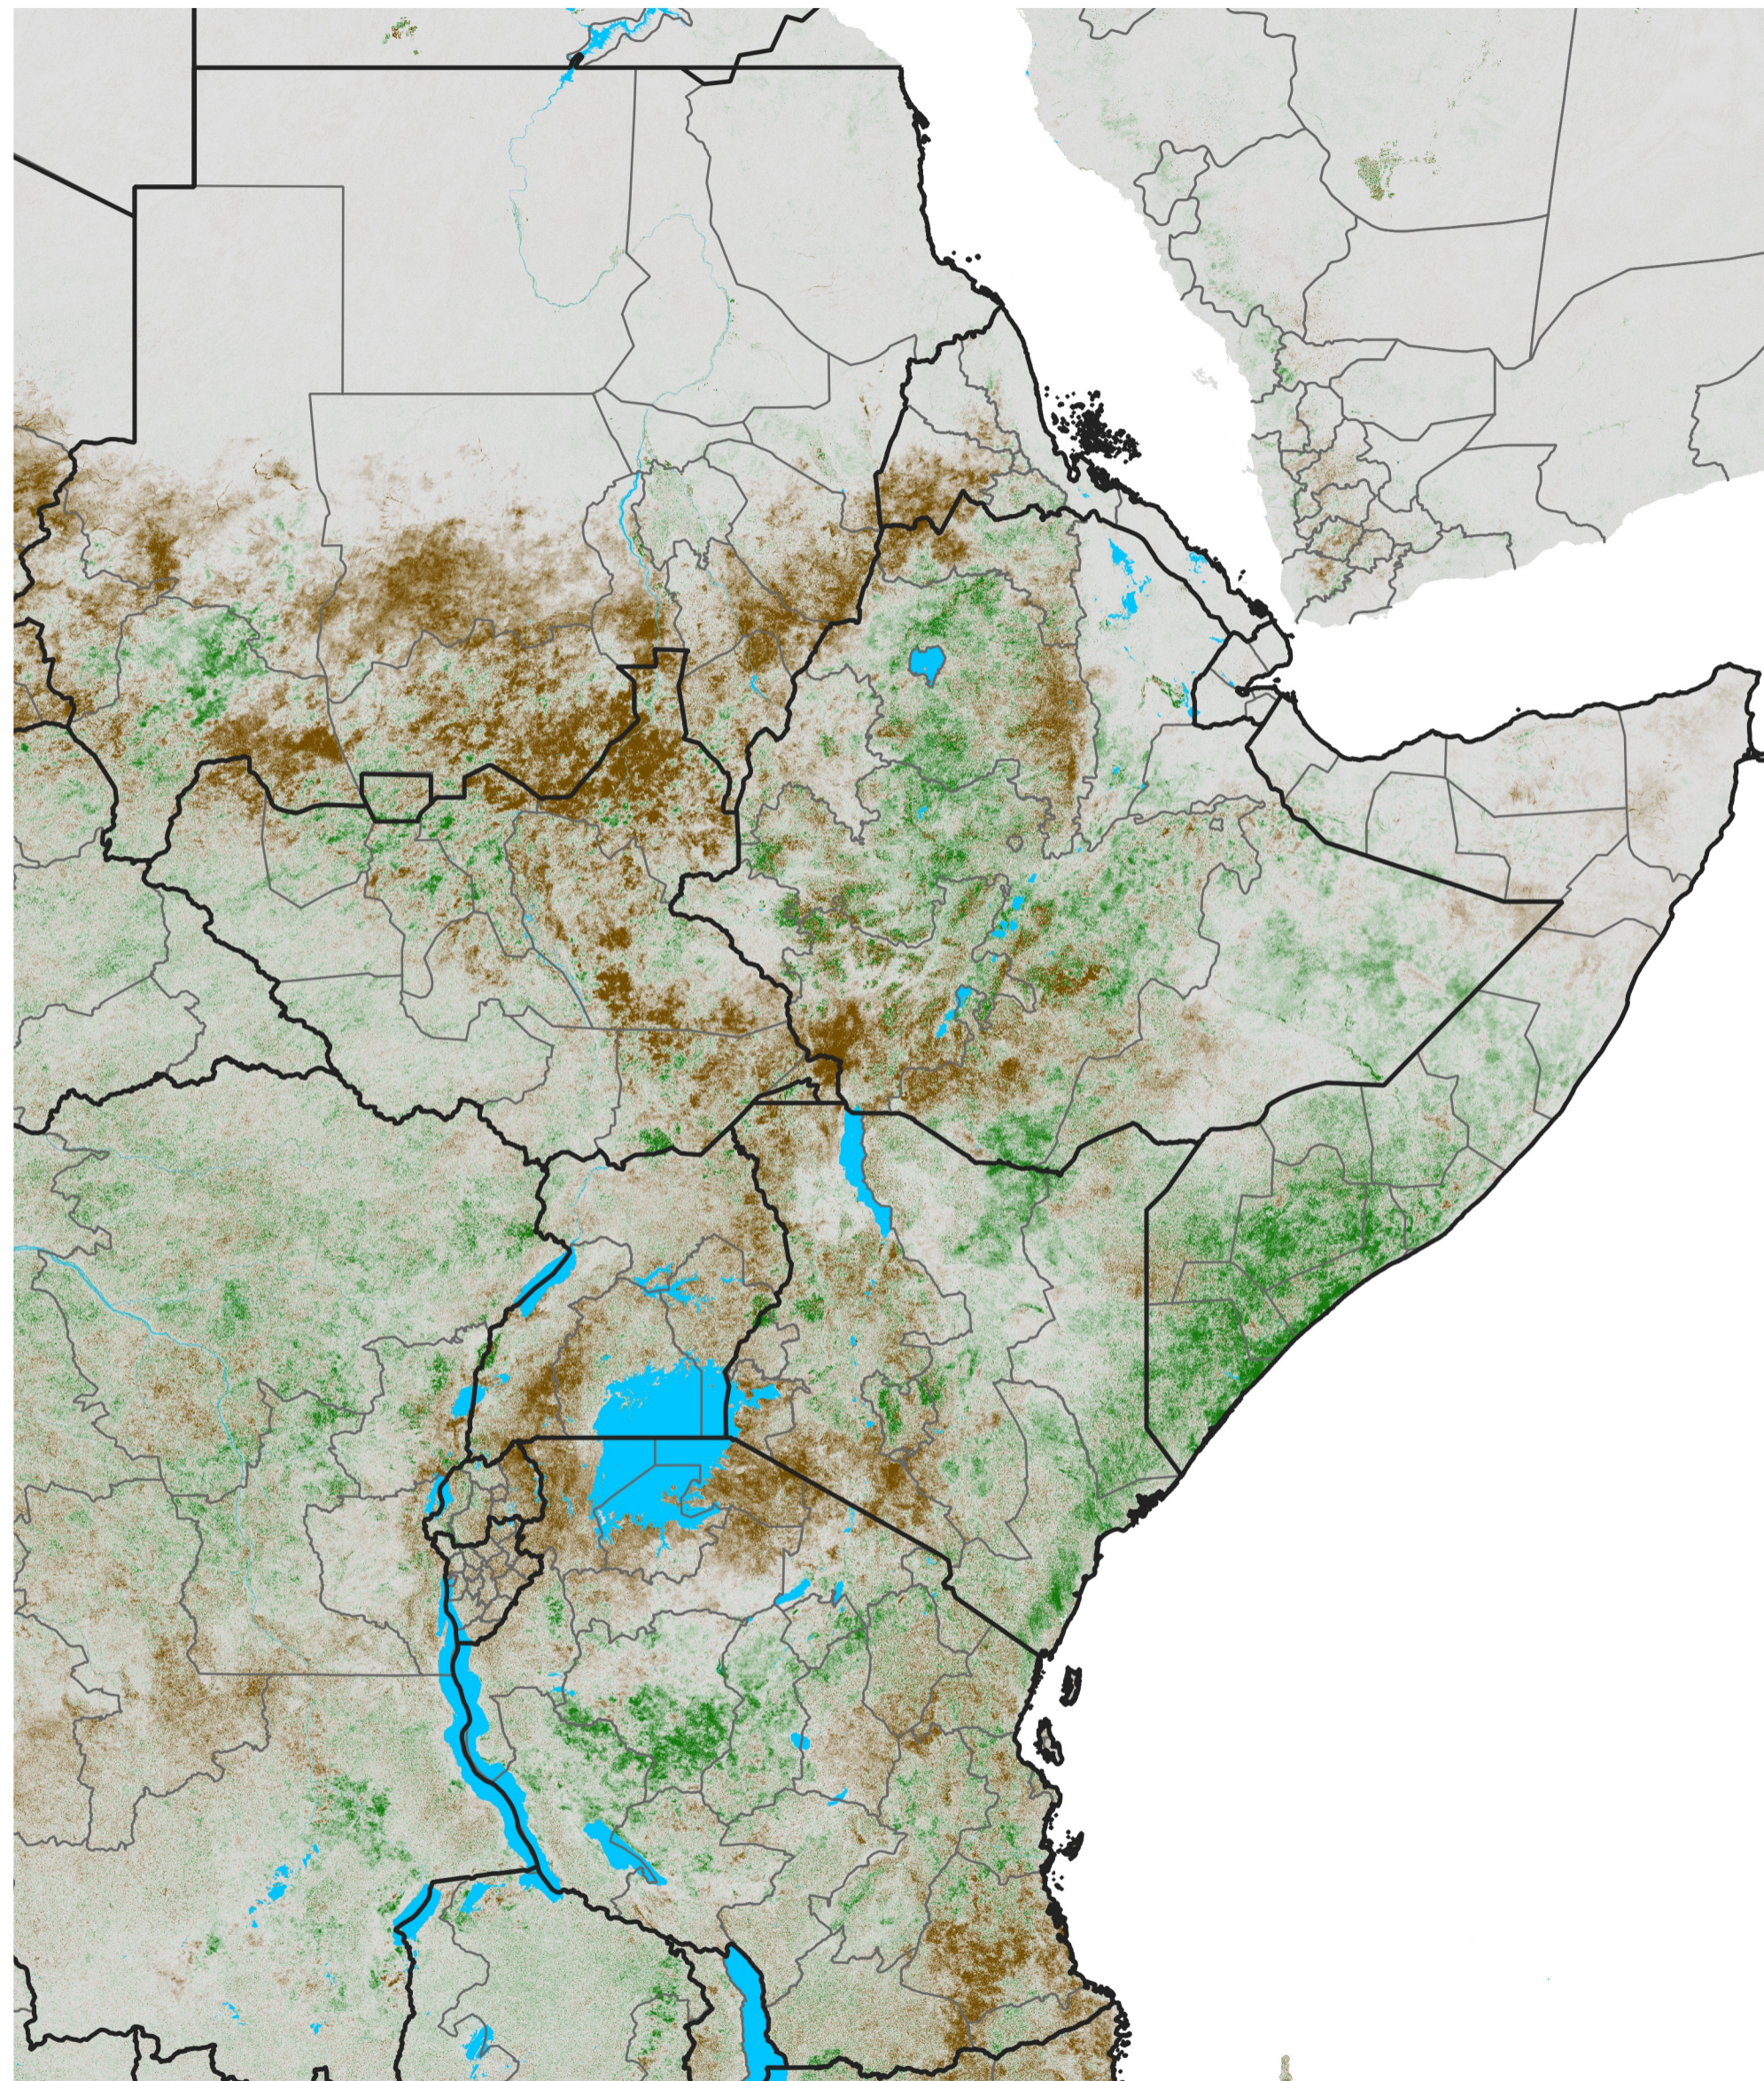

East Africa NDVI Difference

2013 minus 2012

Period 40 / Jul 11 - 20, 2013

NDVI Difference

< -0.3 -0.2 -0.1 -0.05 0.05 0.1 0.2 >0.3

Negative

No Difference

Positive