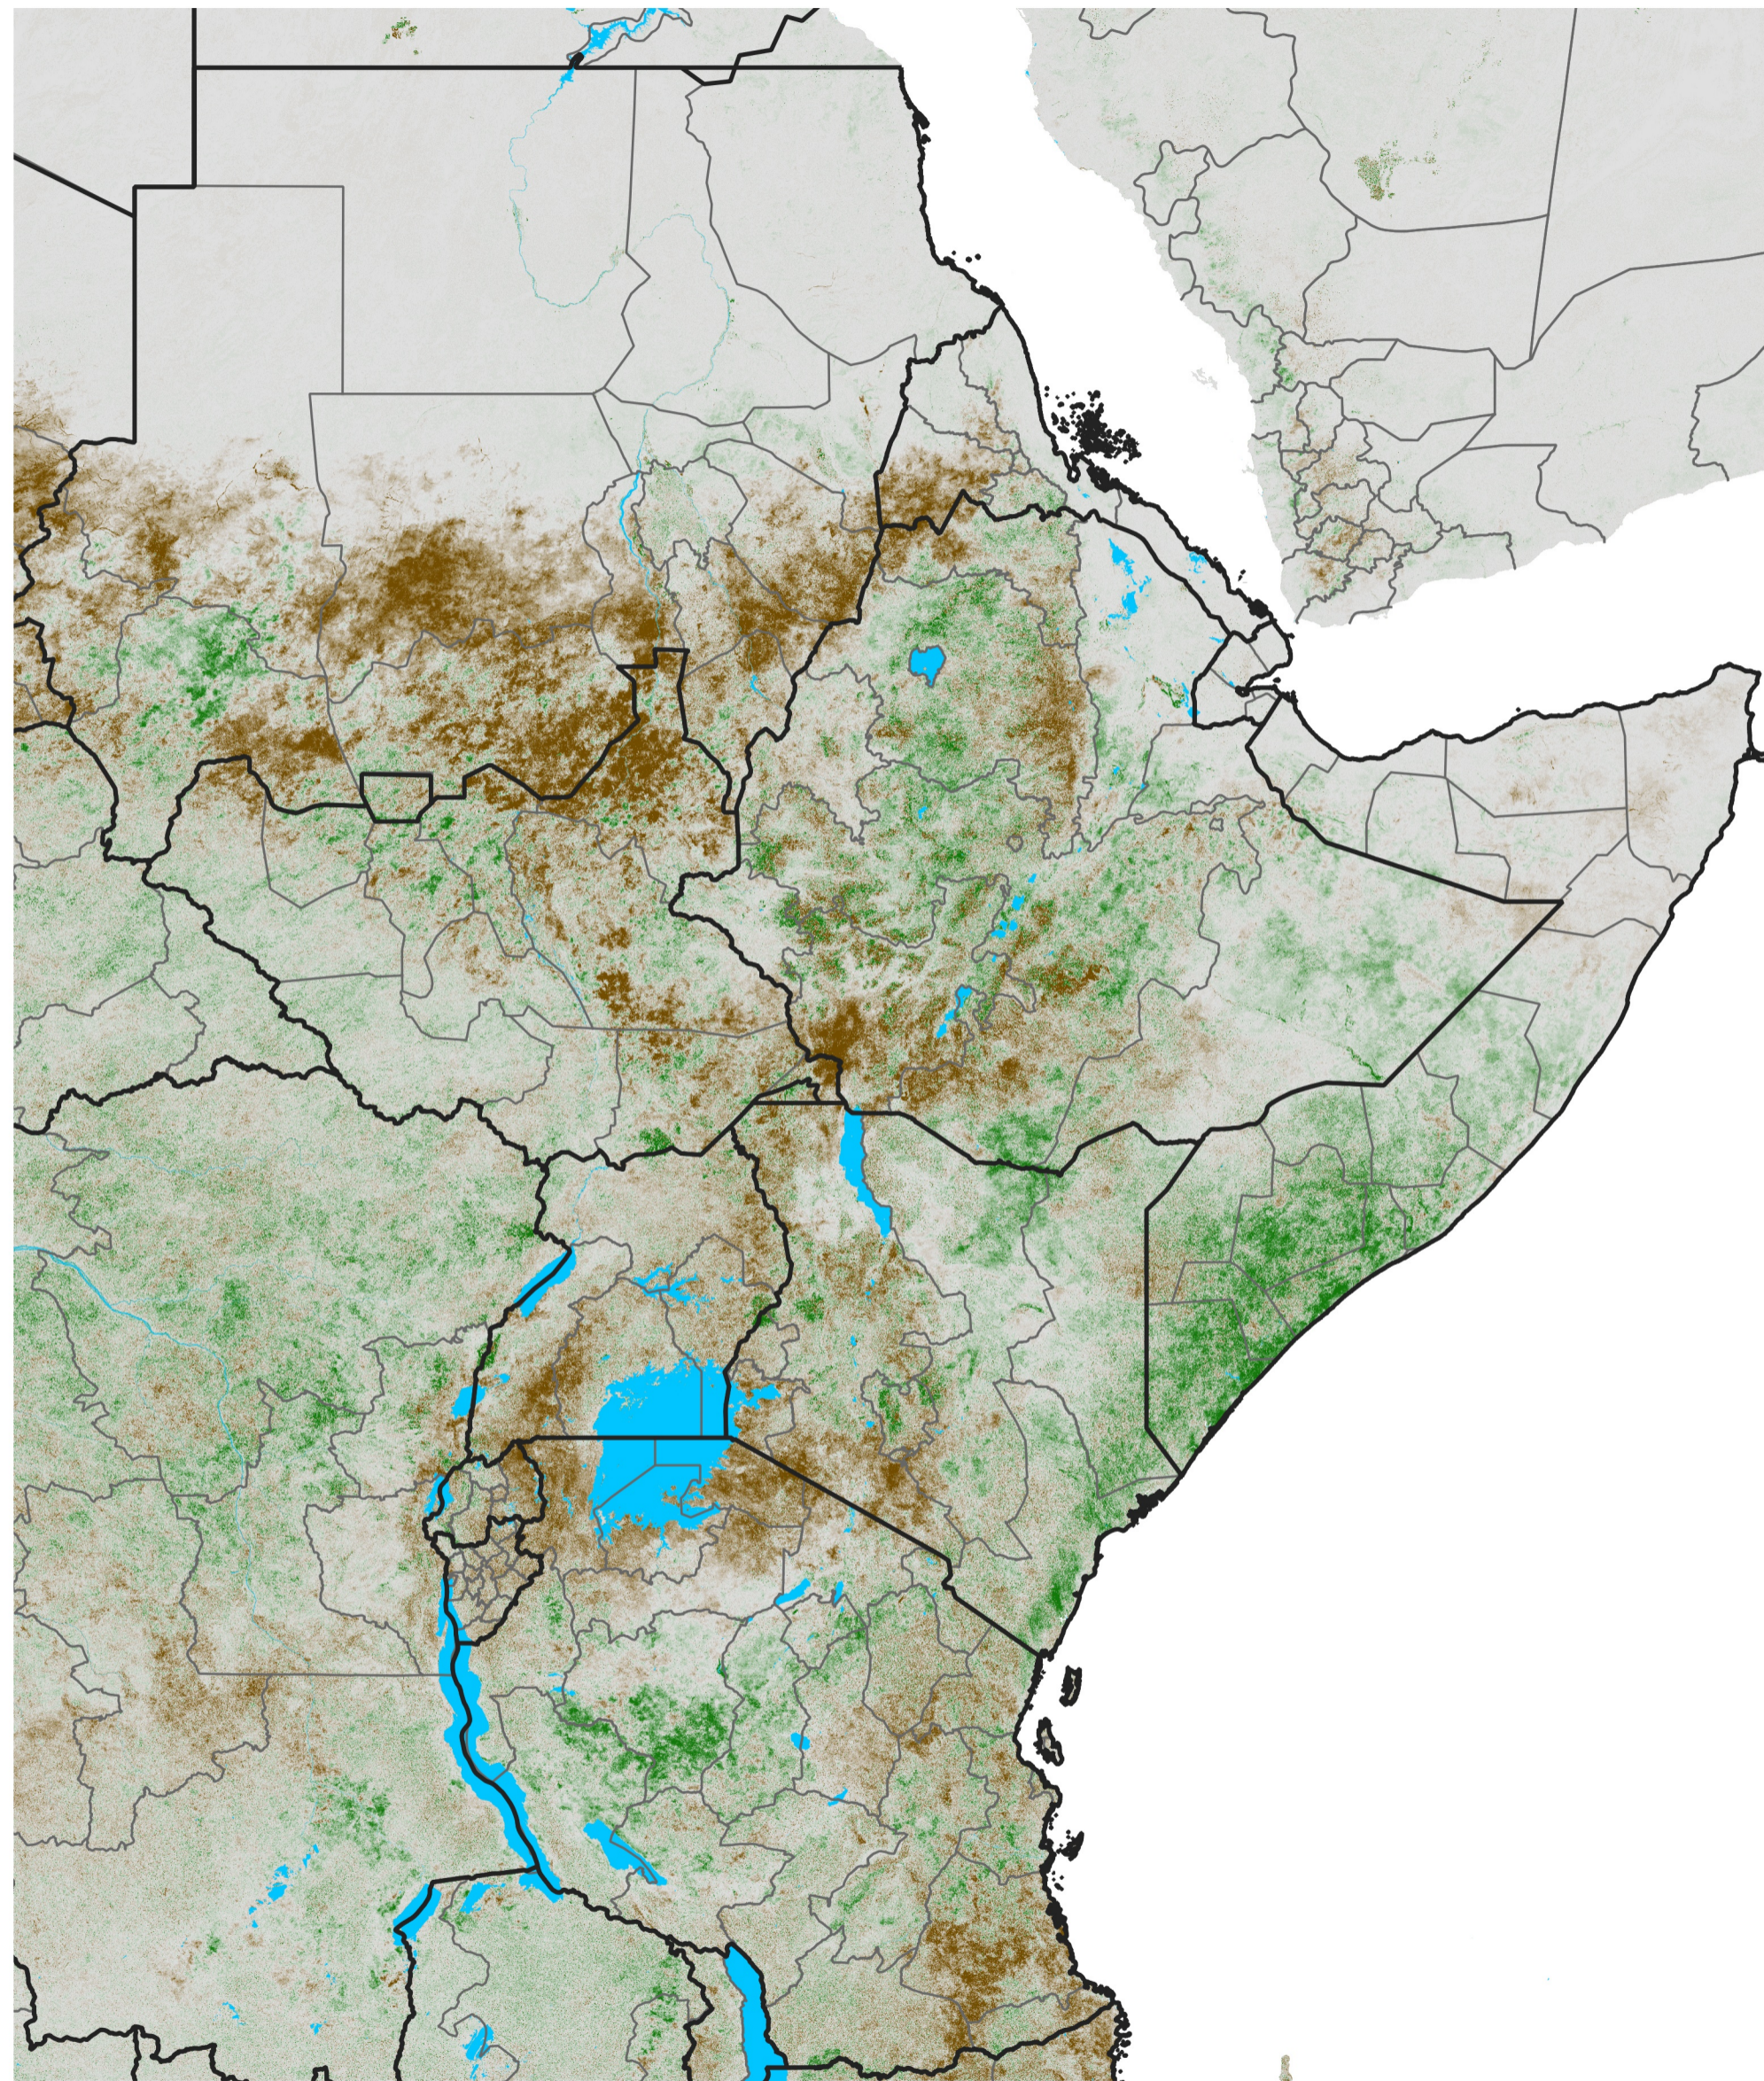

# East Africa NDVI Difference

2013 minus 2012

Period 41 / Jul 16 - 25, 2013

## NDVI Difference

< -0.3   -0.2   -0.1   -0.05   0.05   0.1   0.2   >0.3

Negative

No Difference

Positive