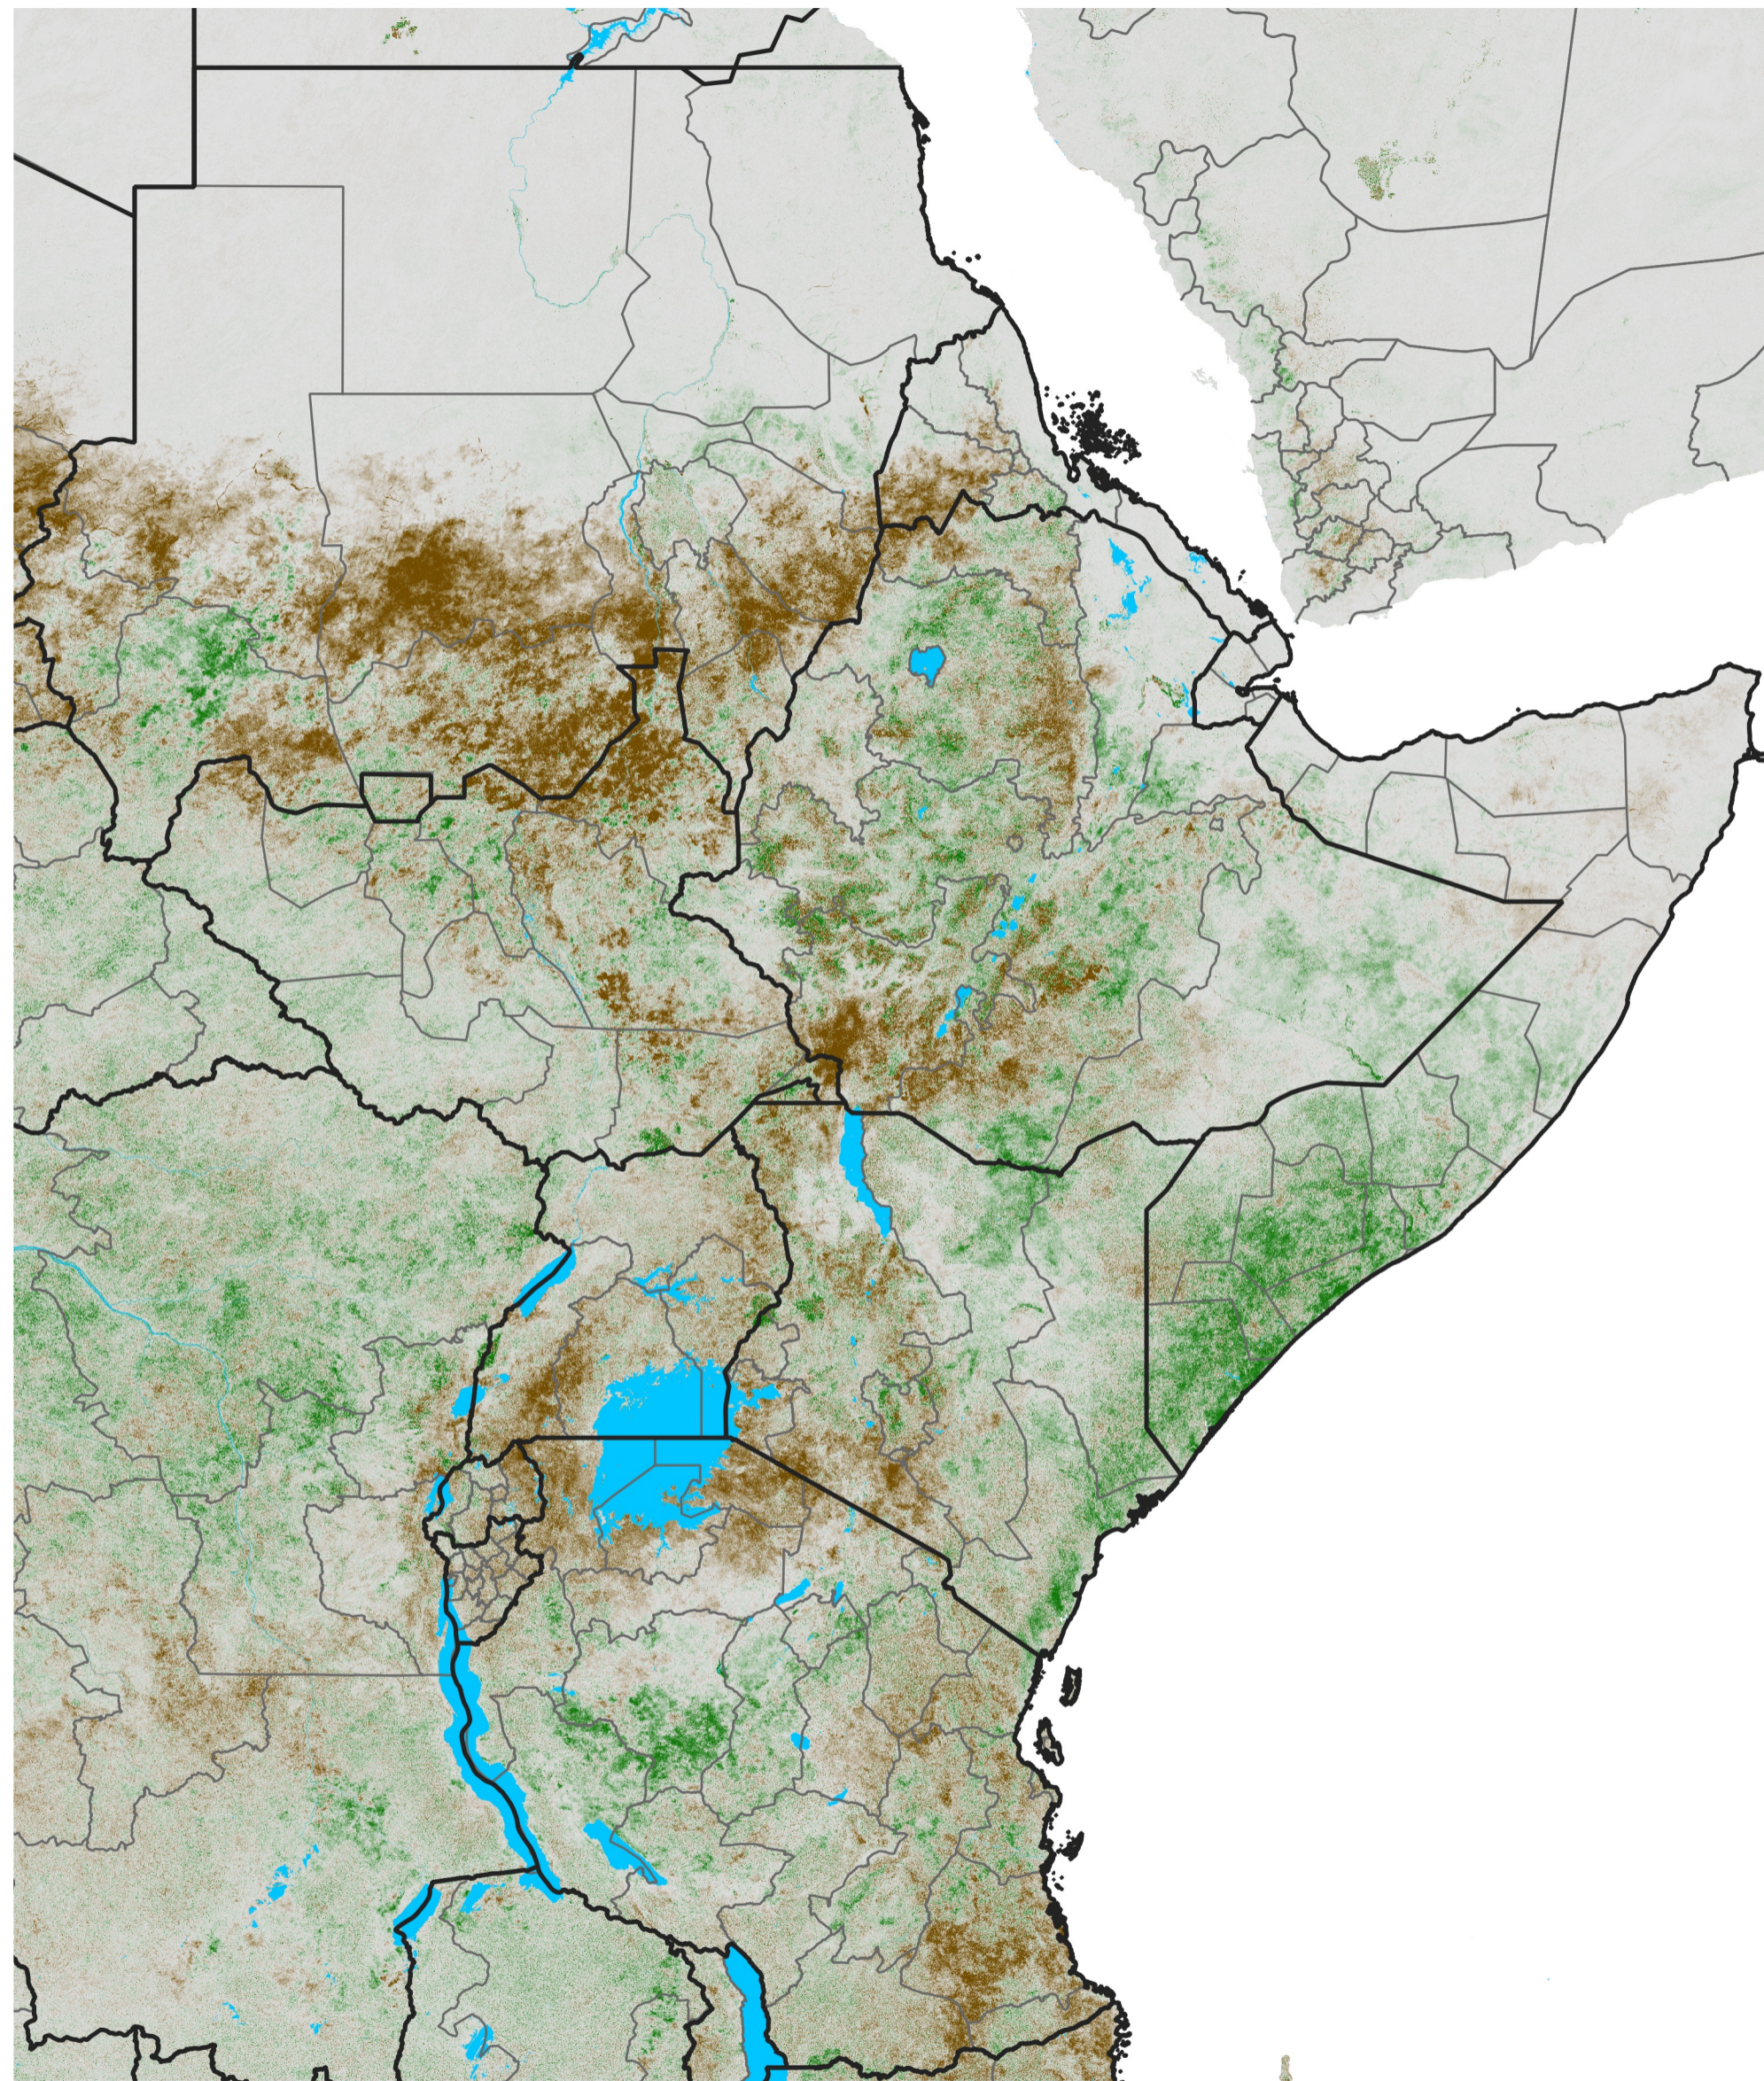

East Africa NDVI Difference

2013 minus 2012

Period 42 / Jul 21 - 31, 2013

NDVI Difference

< -0.3 -0.2 -0.1 -0.05 0.05 0.1 0.2 >0.3

Negative

No Difference

Positive