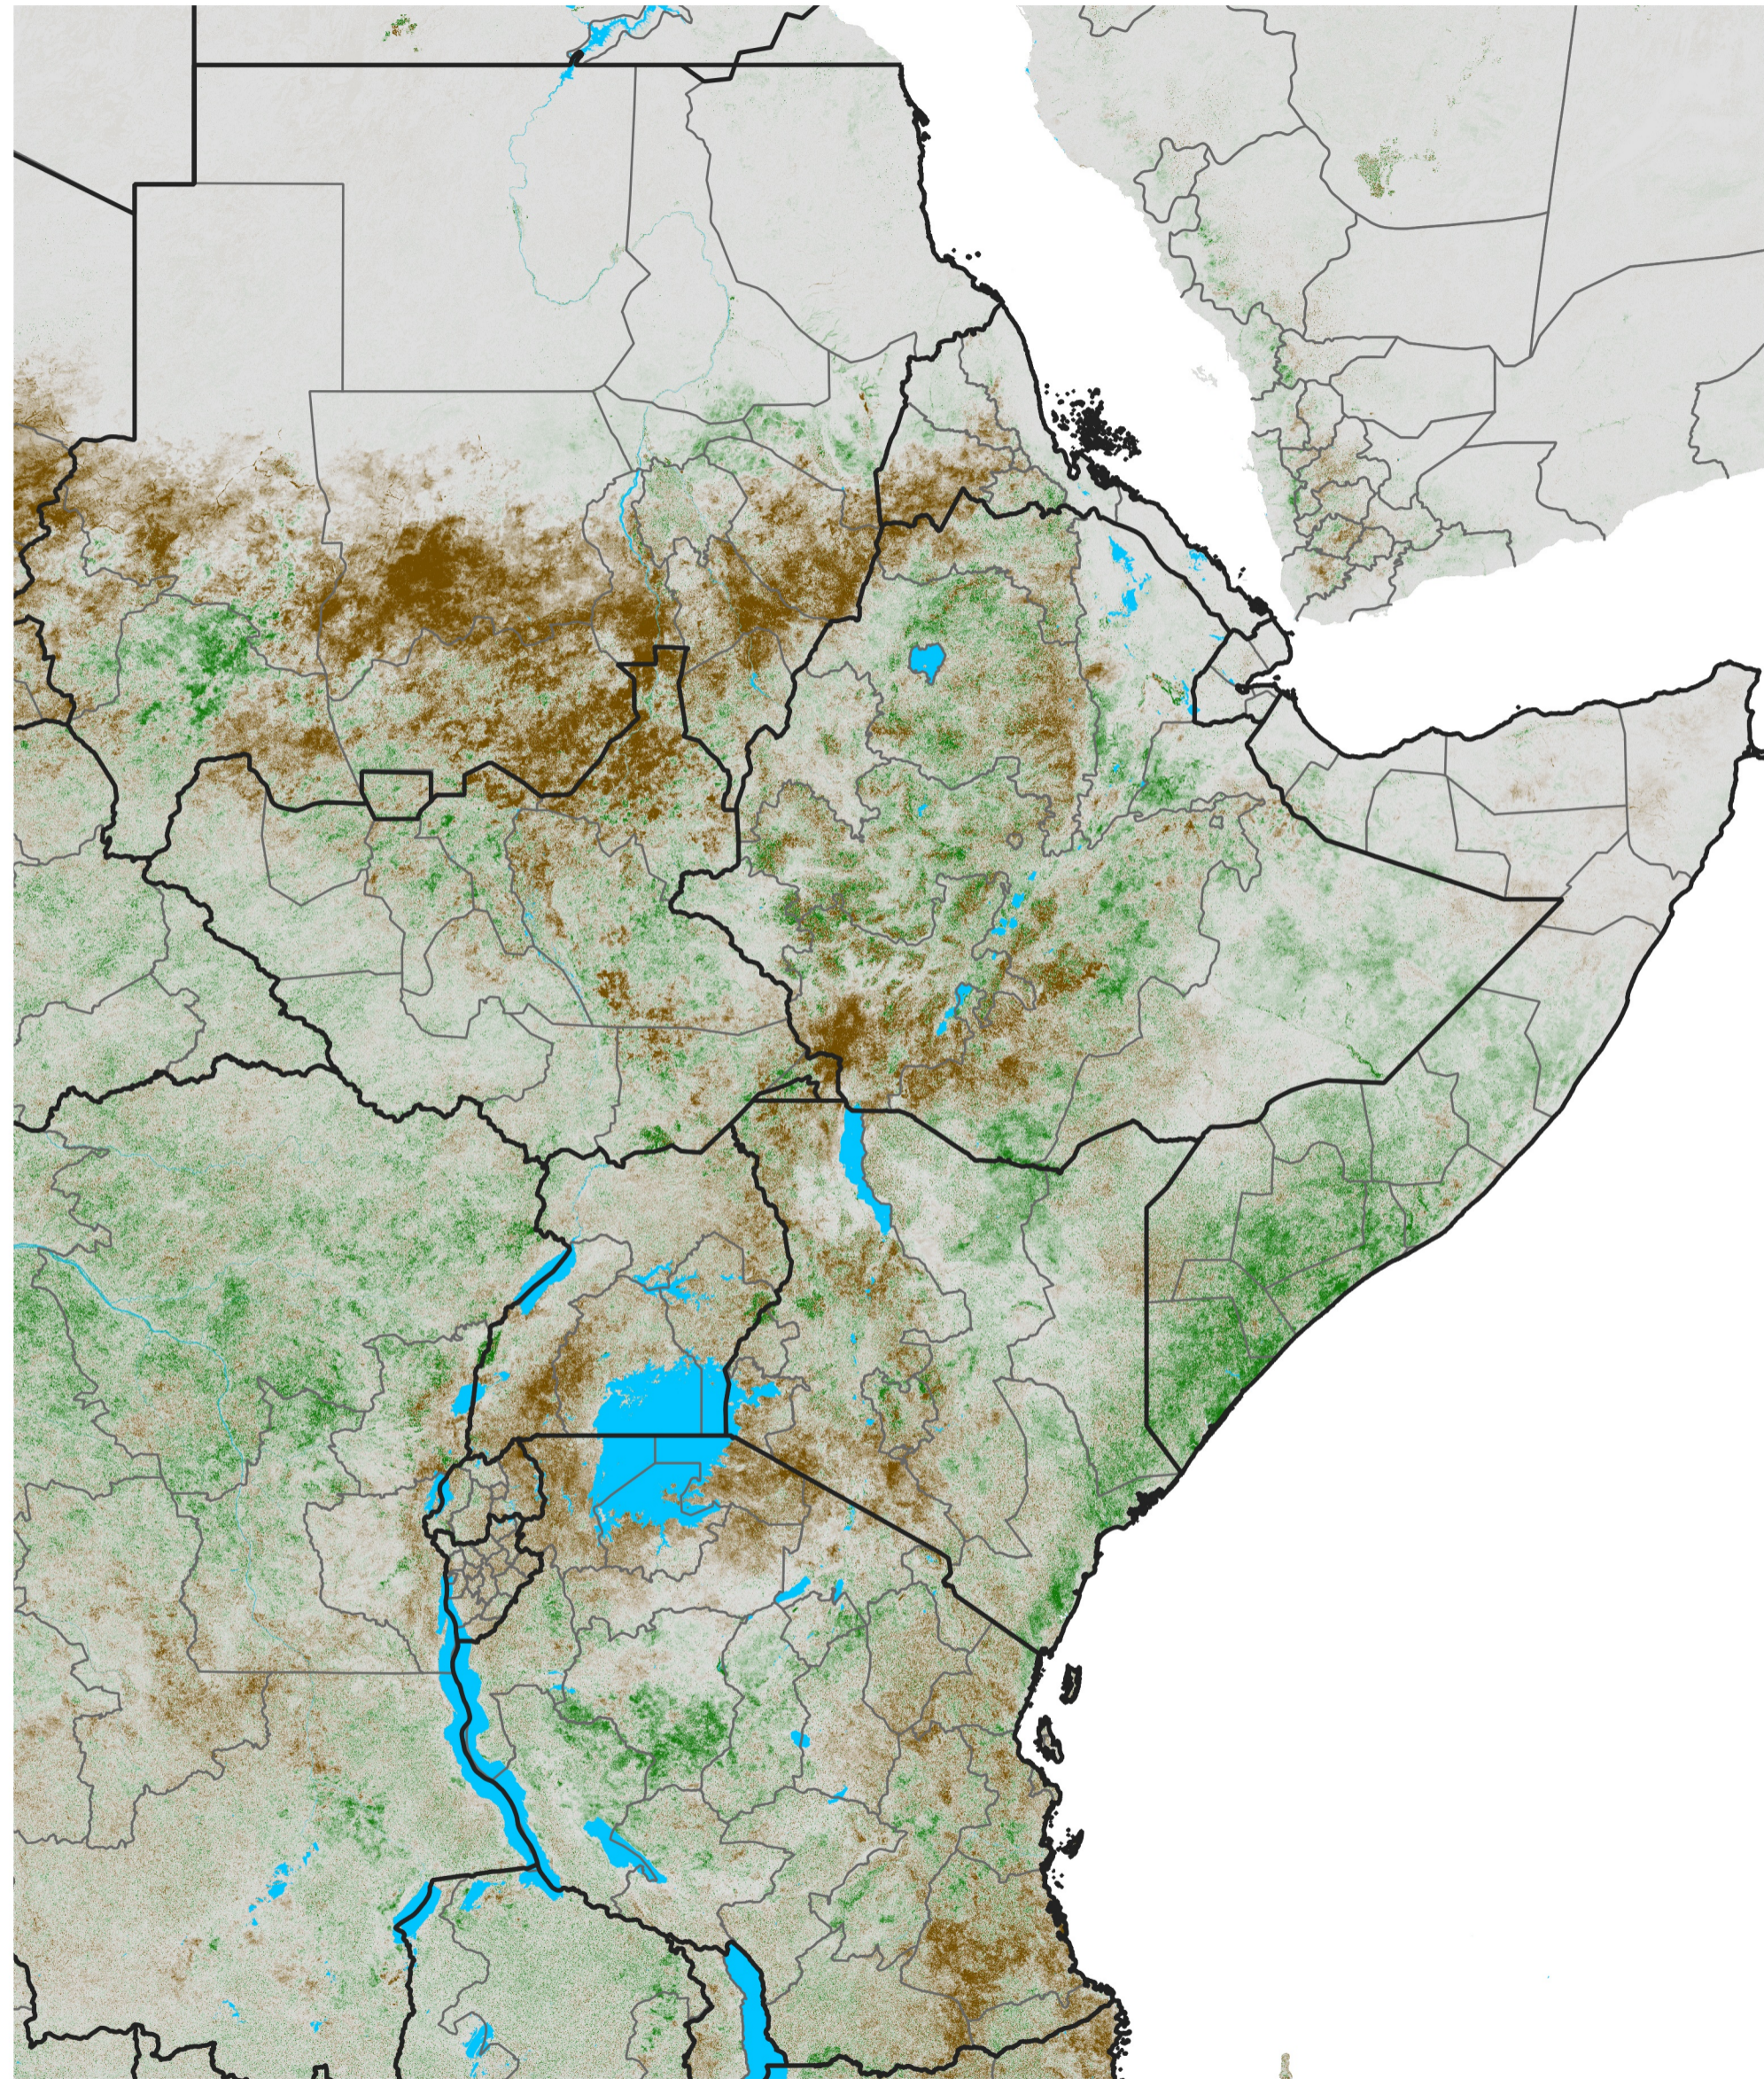

East Africa NDVI Difference

2013 minus 2012

Period 43 / Jul 26 - Aug 05, 2013

NDVI Difference

< -0.3 -0.2 -0.1 -0.05 0.05 0.1 0.2 >0.3

Negative

No Difference

Positive