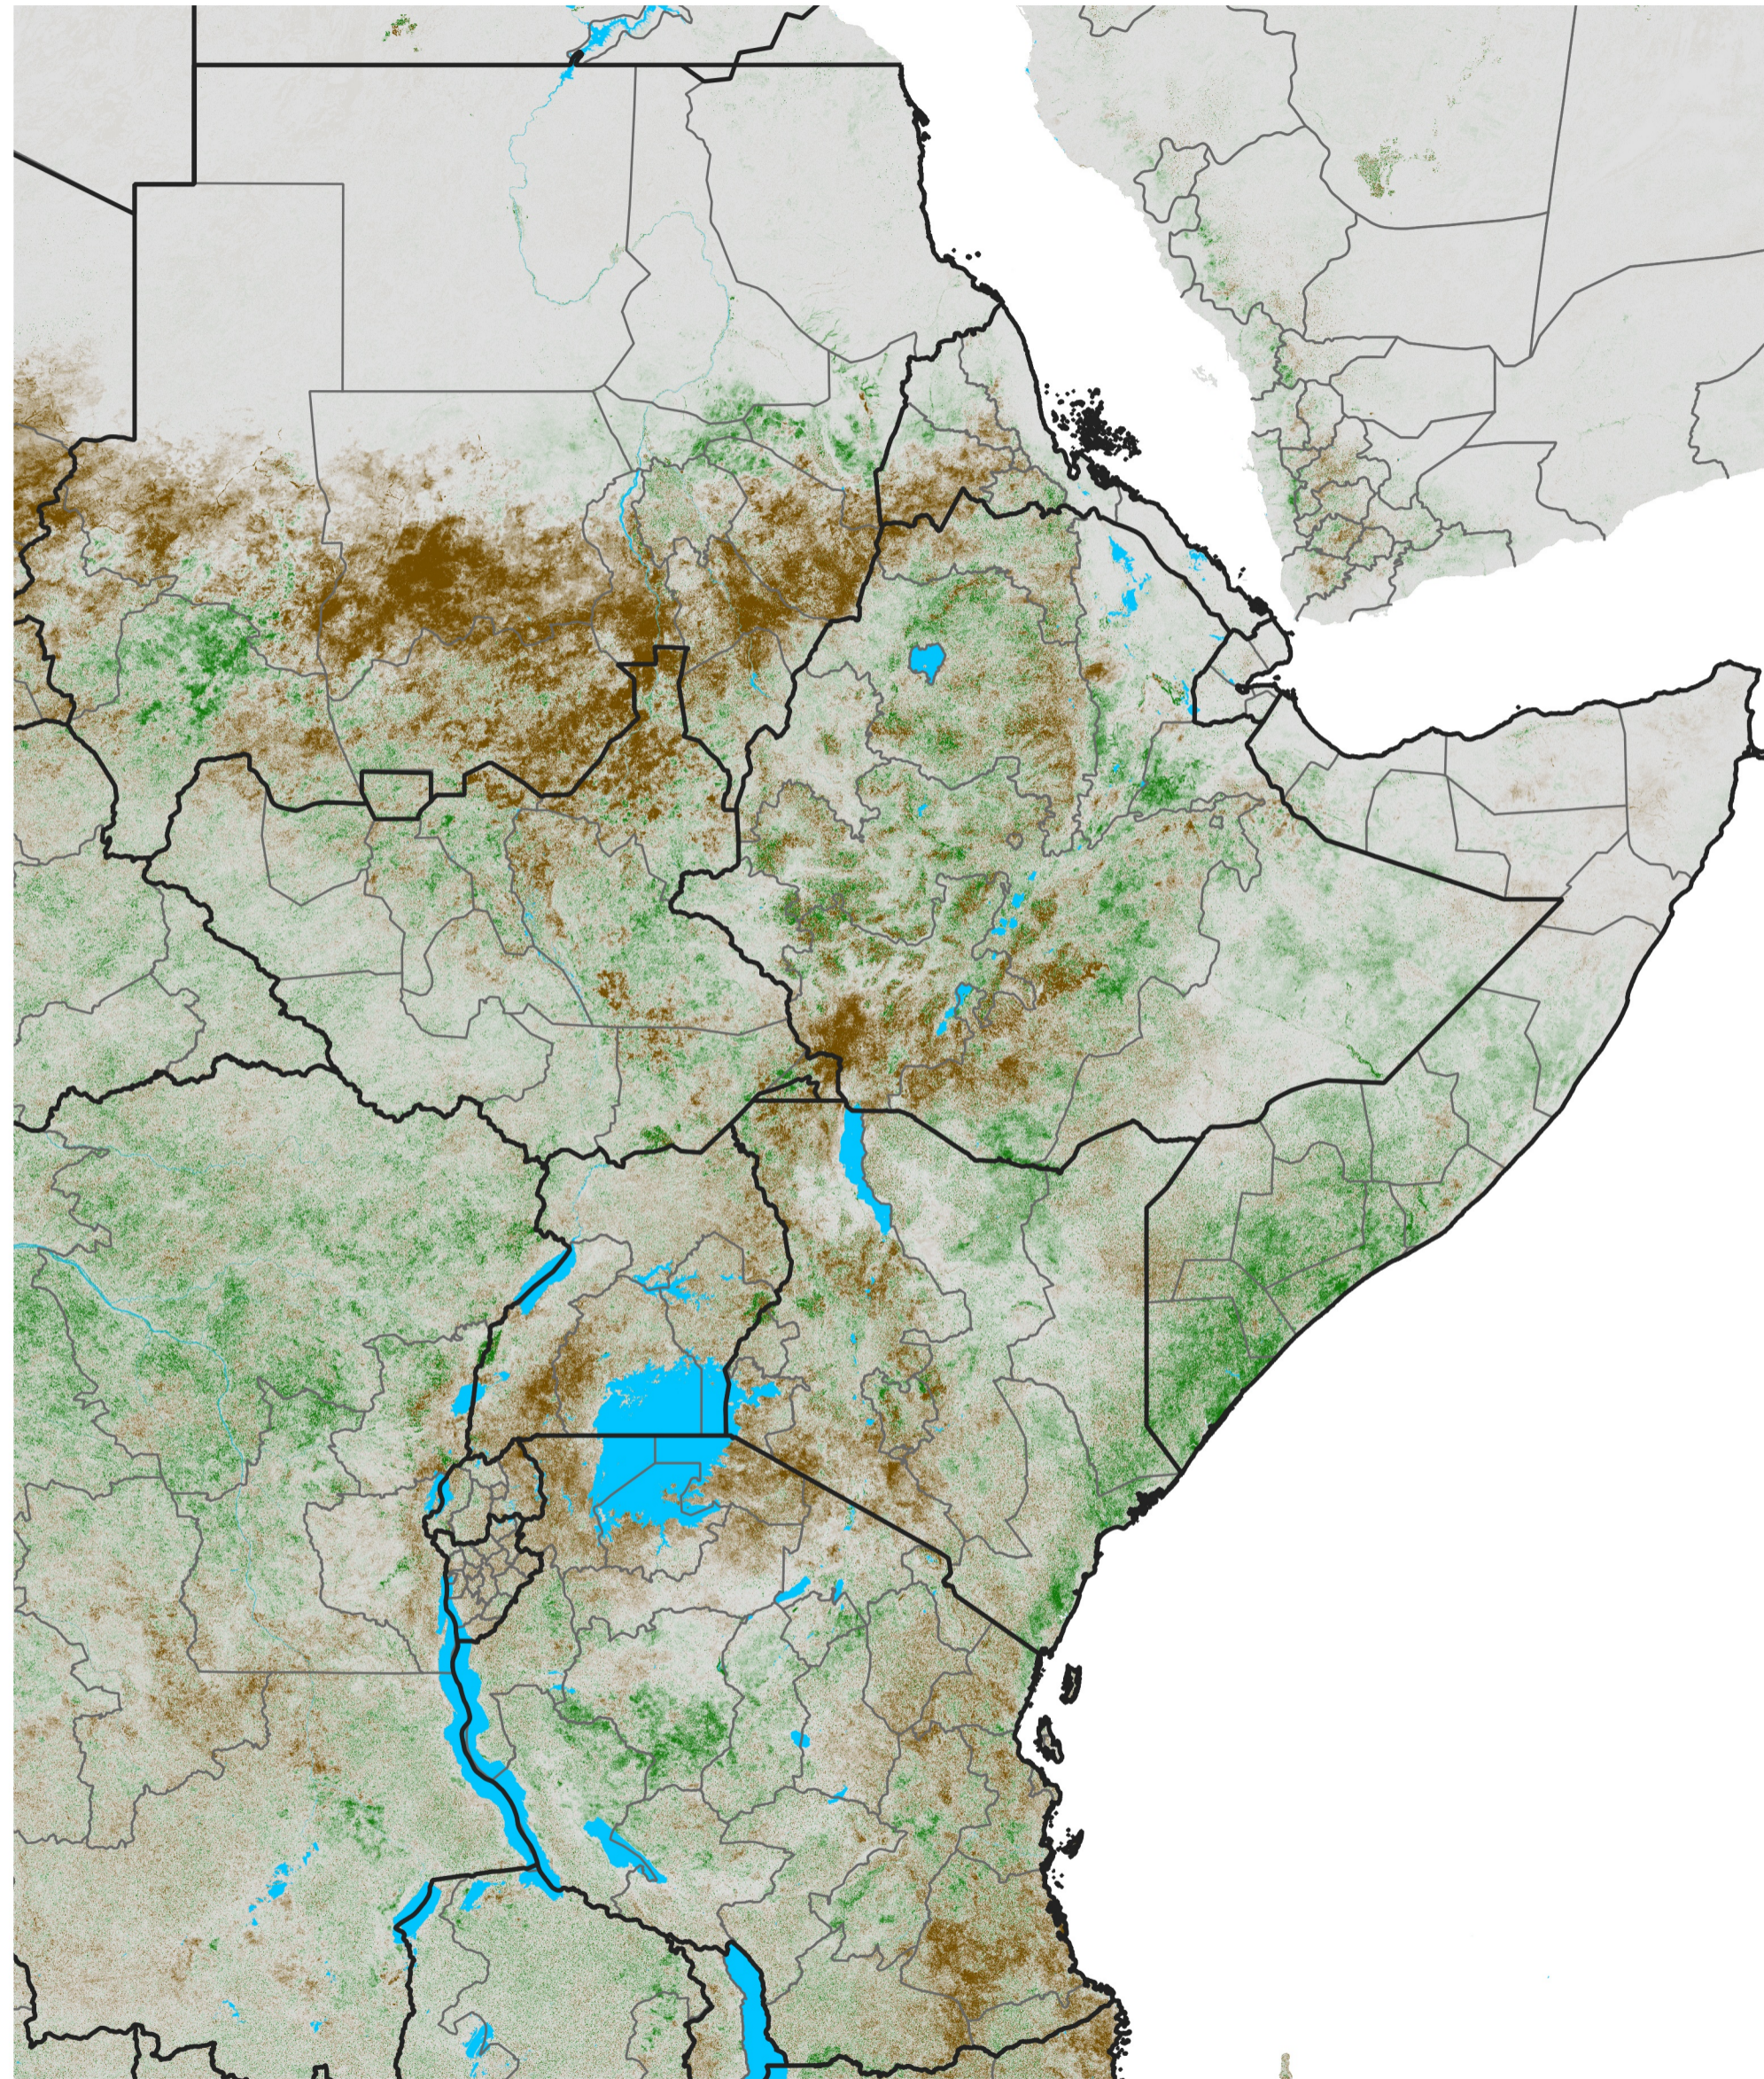

East Africa NDVI Difference

2013 minus 2012

Period 44 / Aug 01 - 10, 2013

NDVI Difference

< -0.3 -0.2 -0.1 -0.05 0.05 0.1 0.2 >0.3

Negative

No Difference

Positive