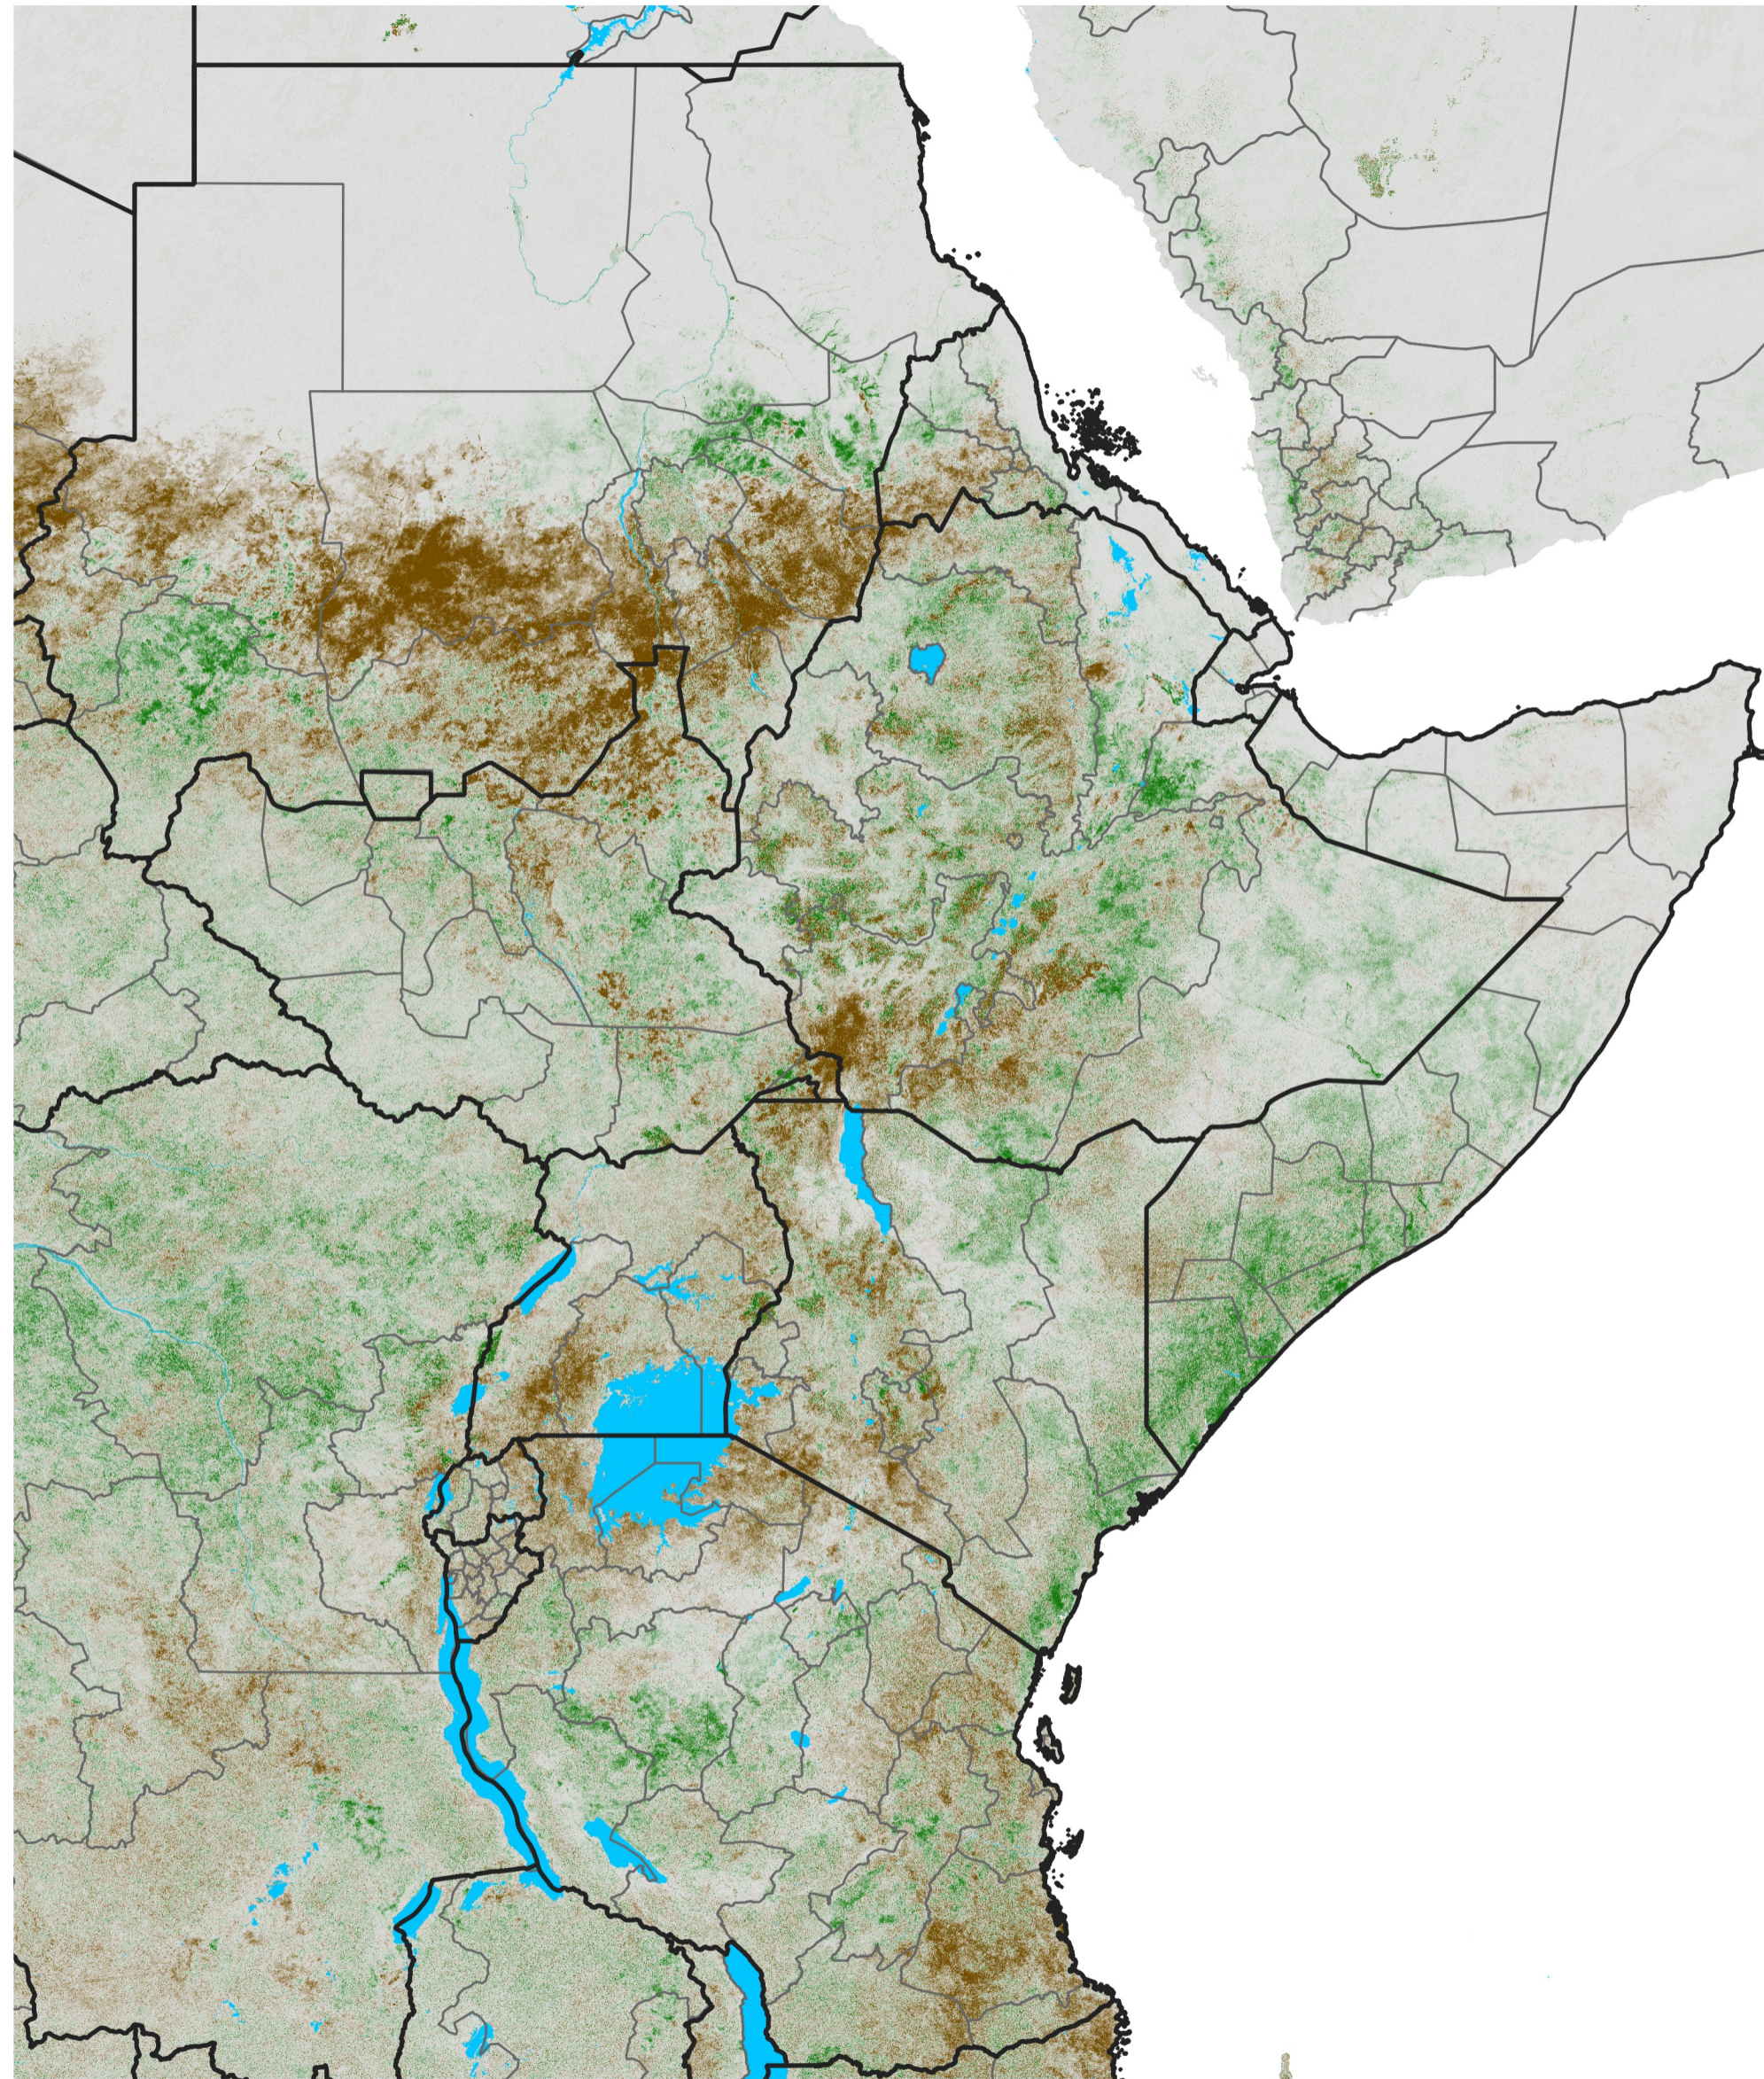

# East Africa NDVI Difference

2013 minus 2012

Period 45 / Aug 06 - 15, 2013

## NDVI Difference

< -0.3   -0.2   -0.1   -0.05   0.05   0.1   0.2   >0.3

Negative

No Difference

Positive