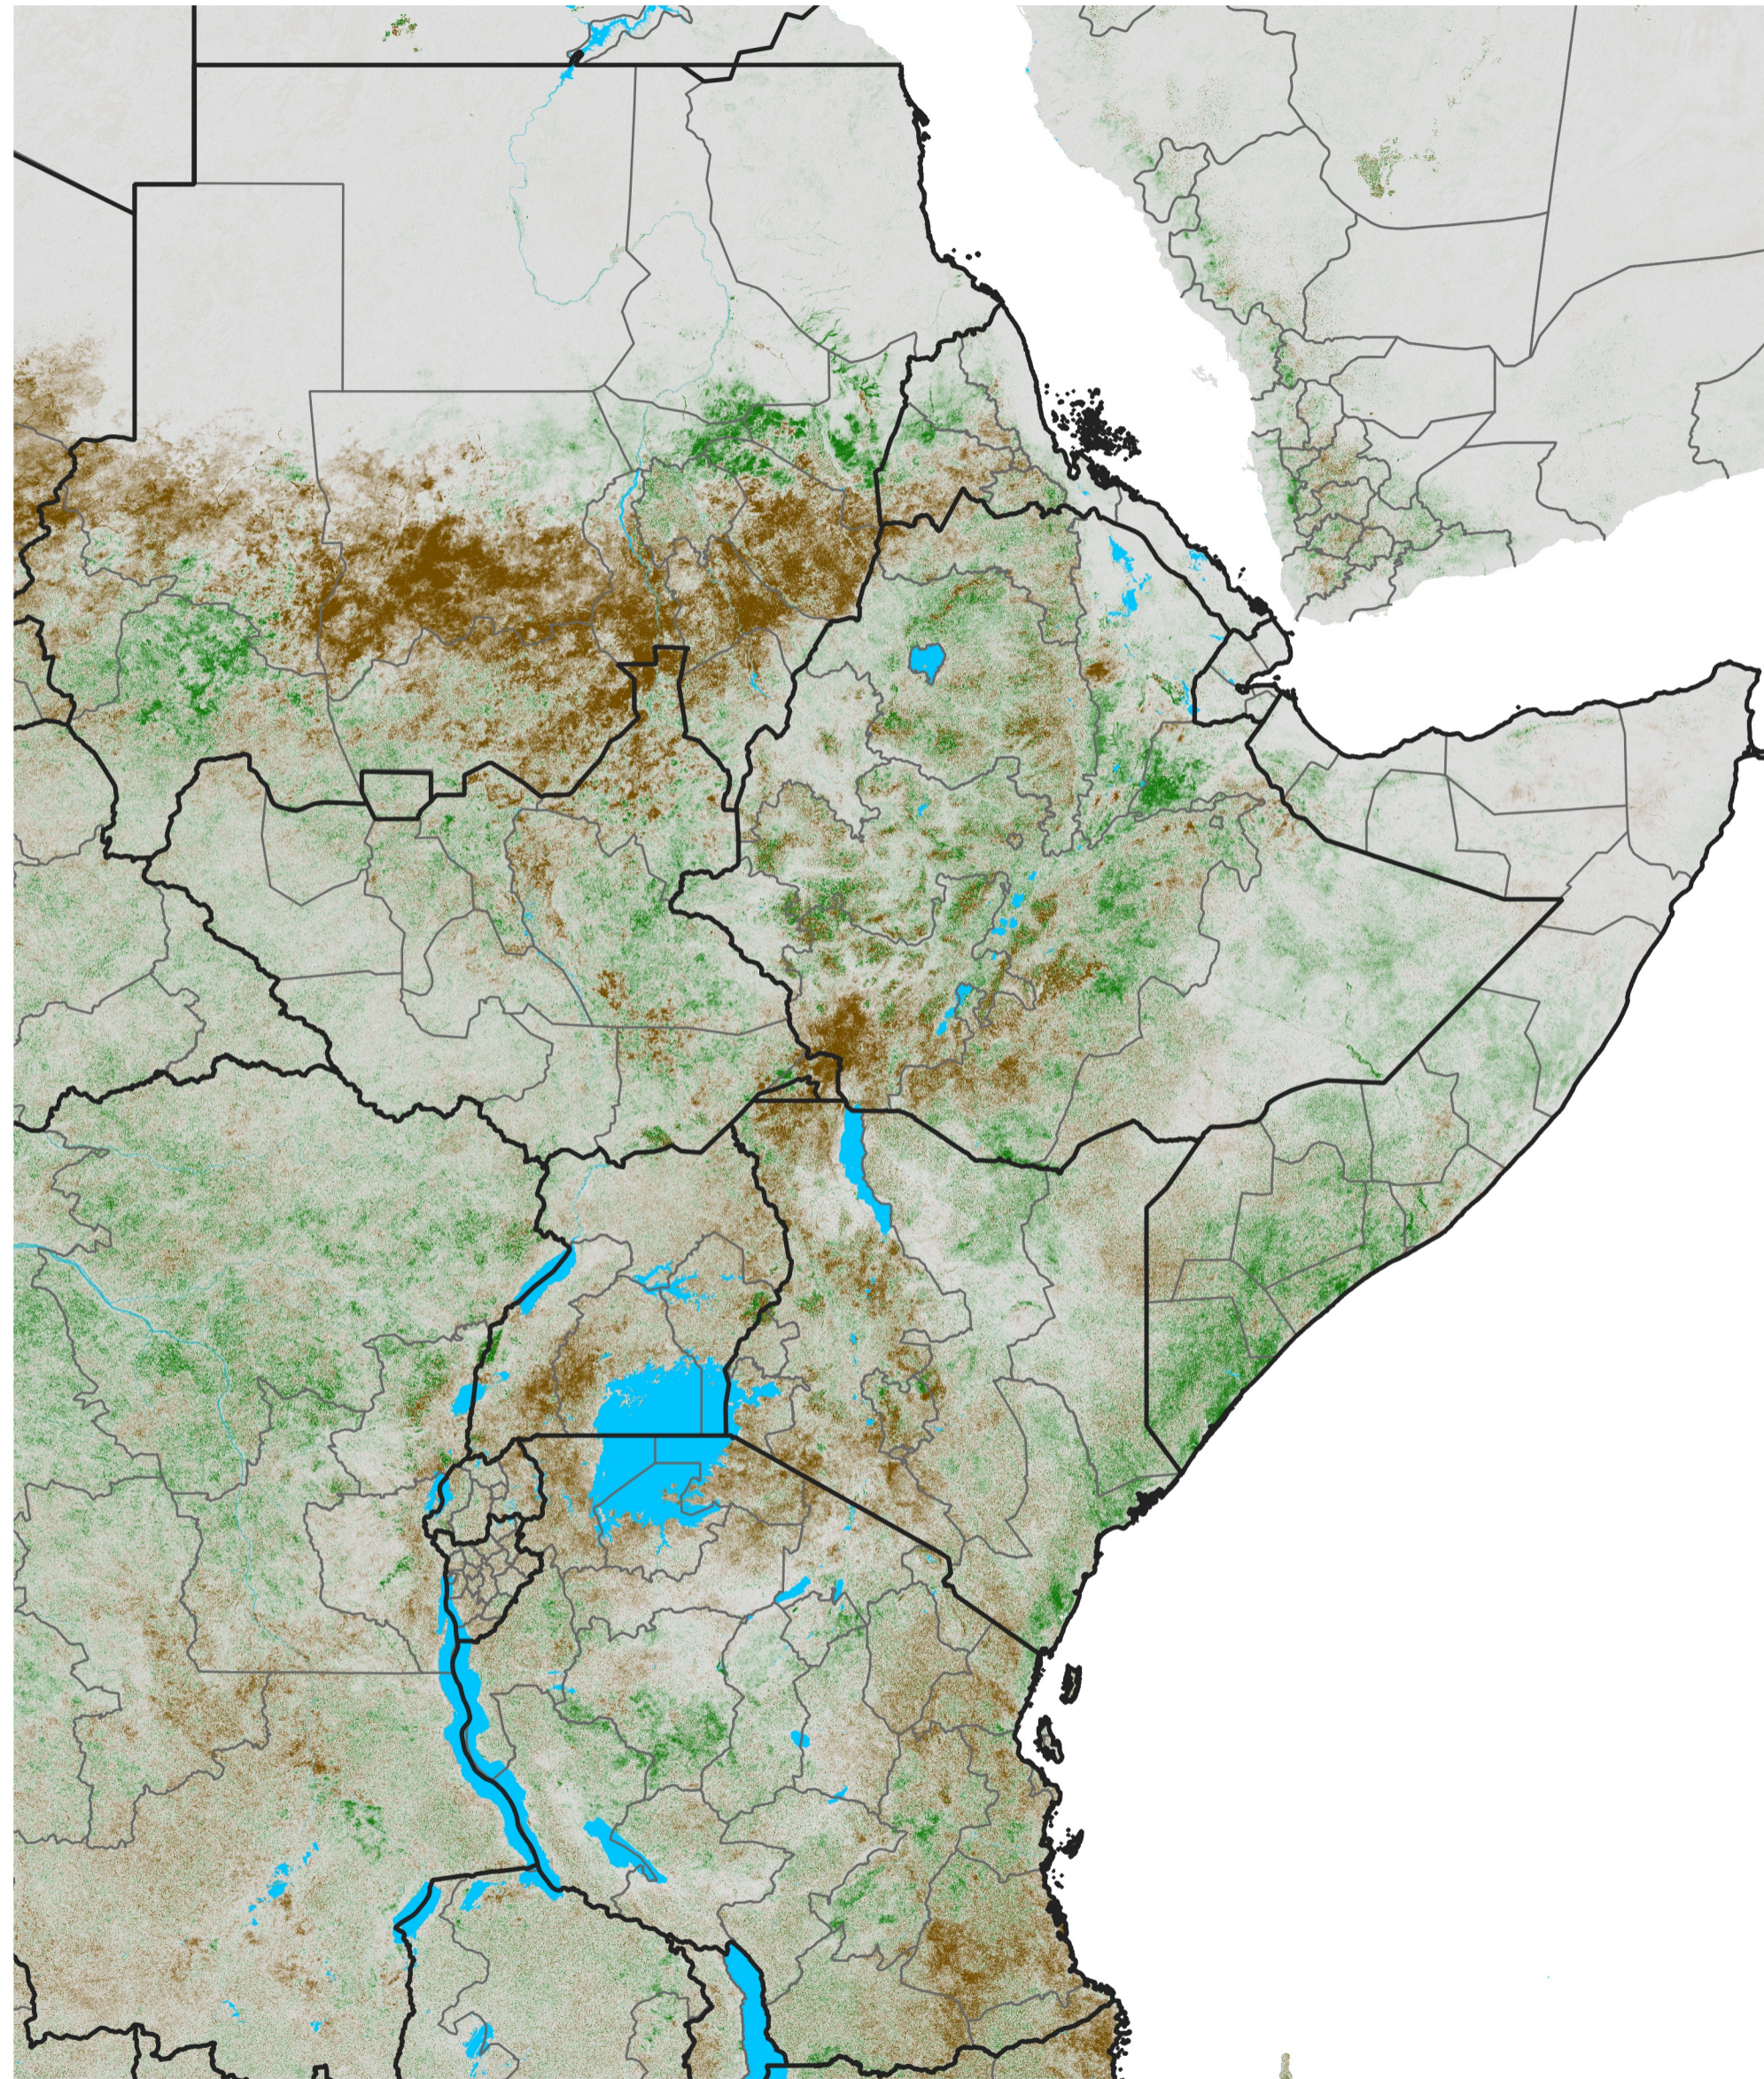

# East Africa NDVI Difference

2013 minus 2012

Period 46 / Aug 11 - 20, 2013

## NDVI Difference

< -0.3   -0.2   -0.1   -0.05   0.05   0.1   0.2   >0.3

Negative

No Difference

Positive