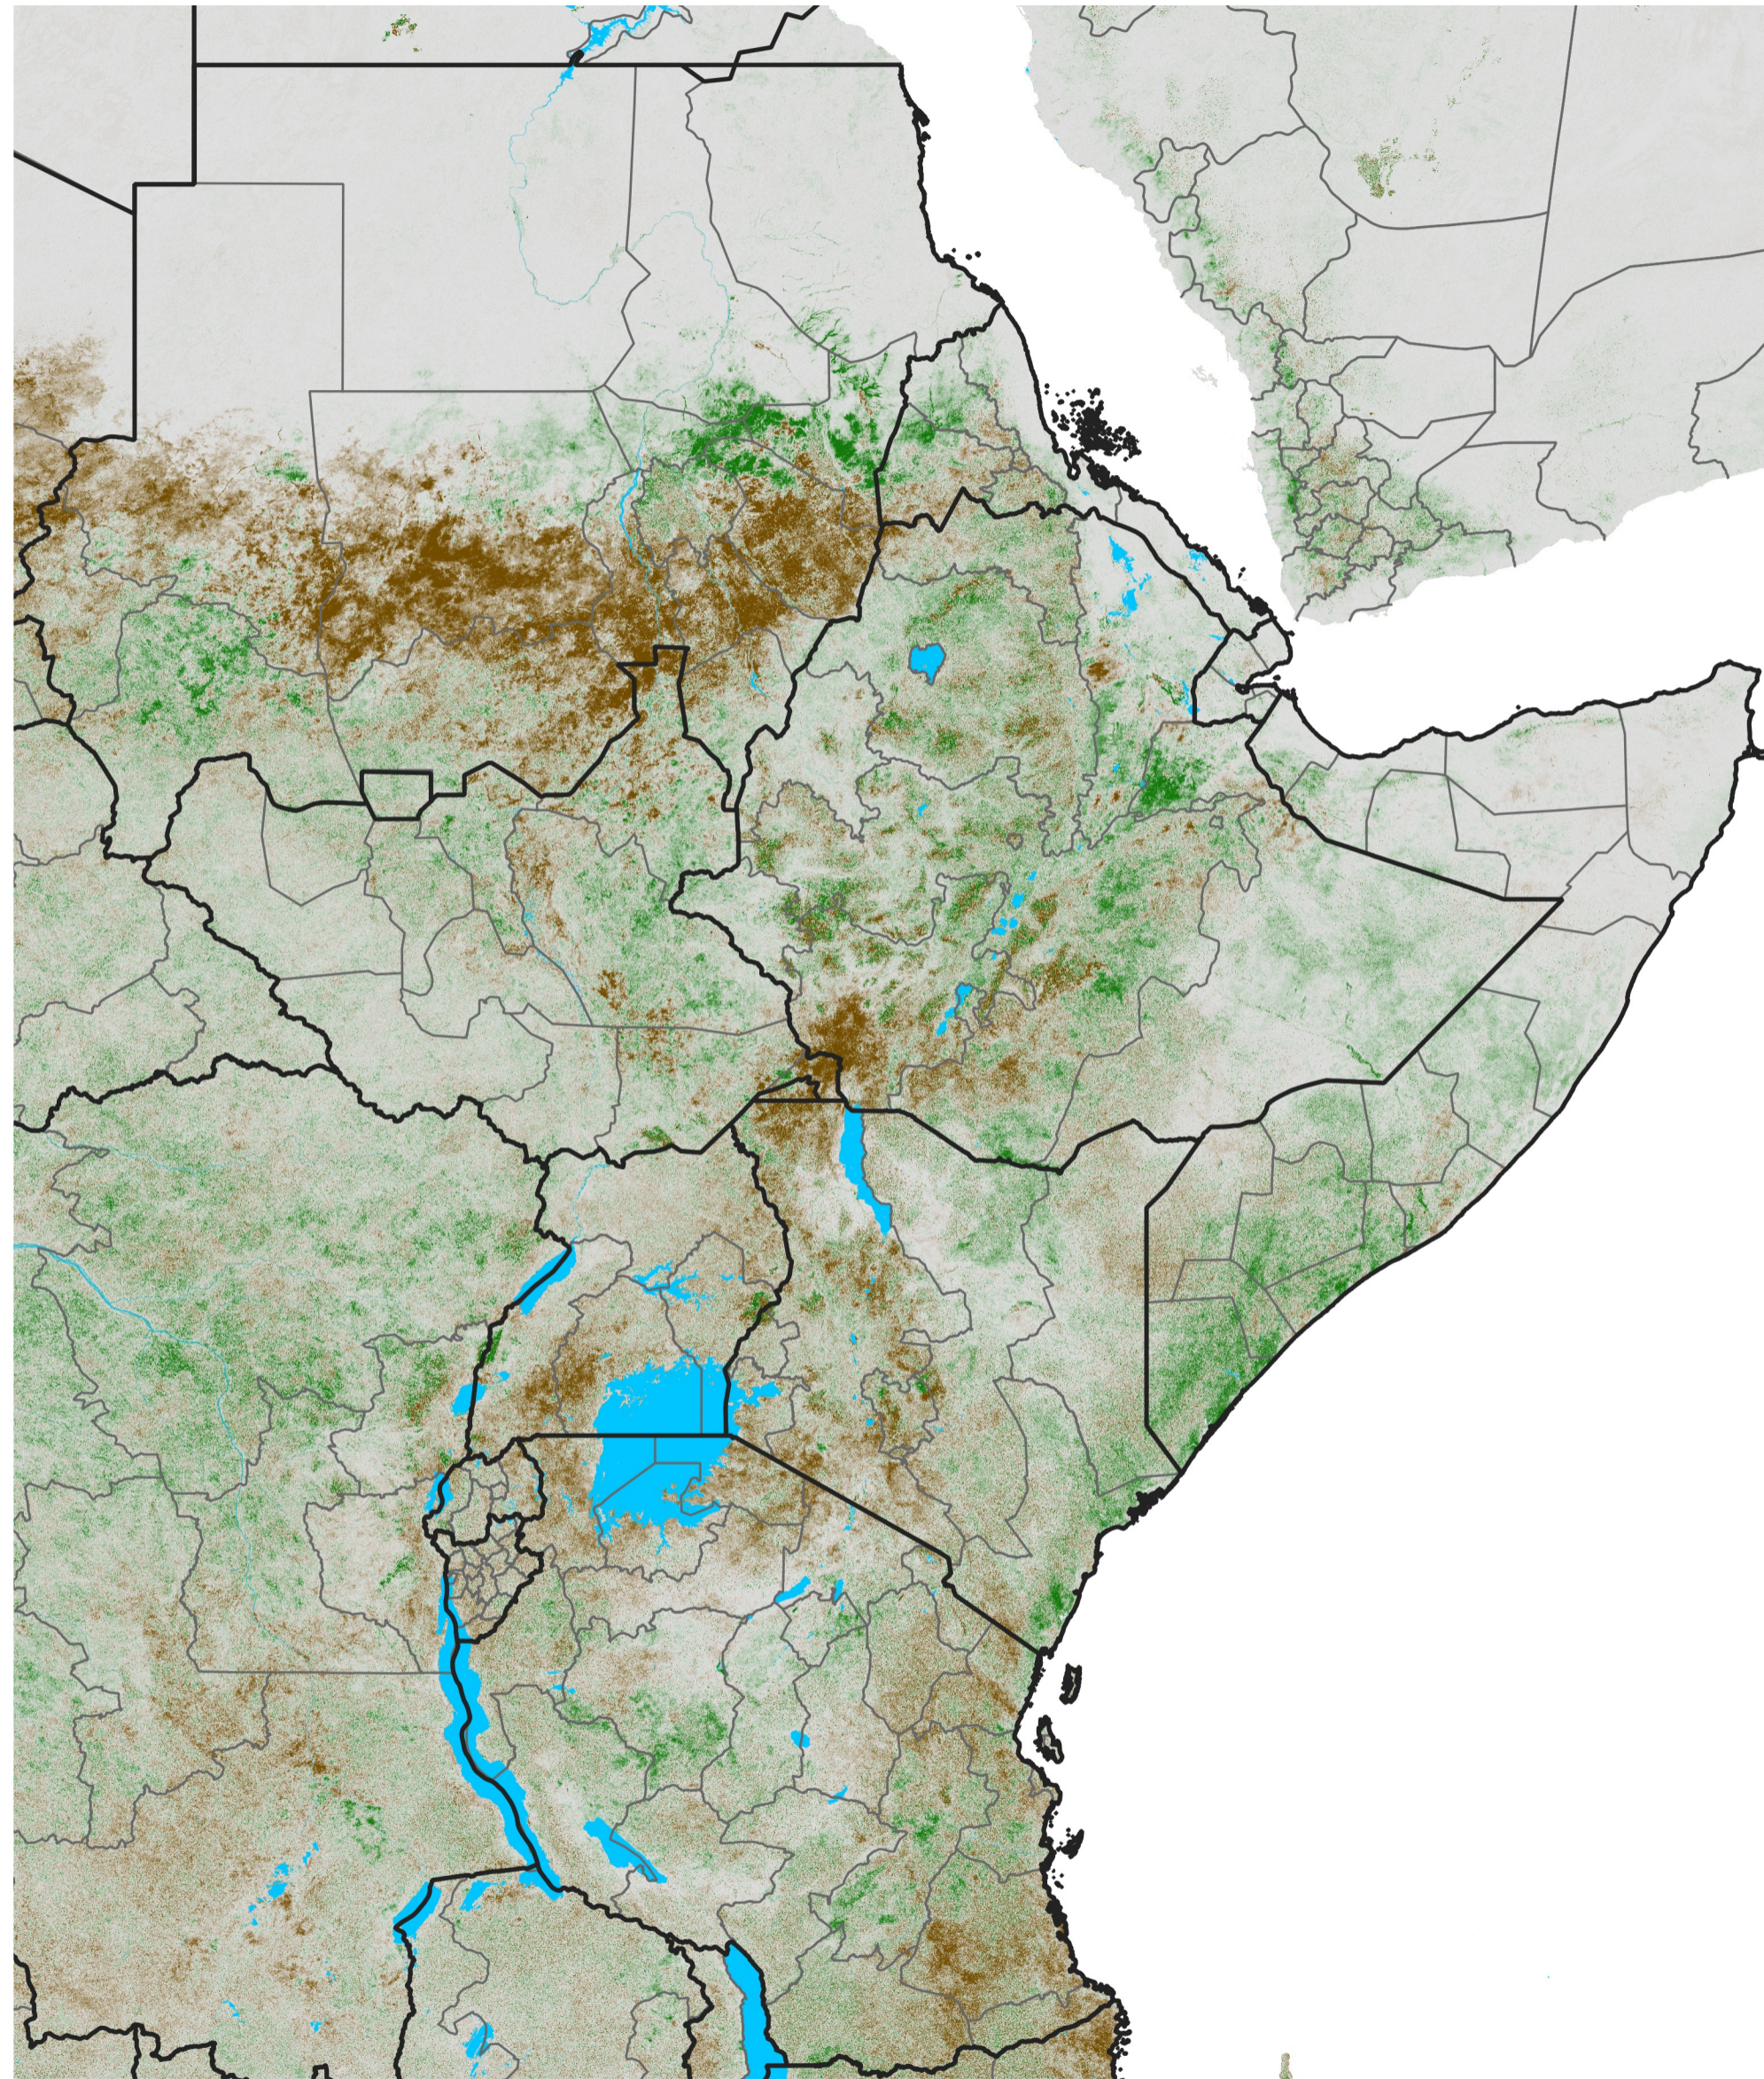

East Africa NDVI Difference

2013 minus 2012

Period 47 / Aug 16 - 25, 2013

NDVI Difference

< -0.3 -0.2 -0.1 -0.05 0.05 0.1 0.2 >0.3

Negative

No Difference

Positive