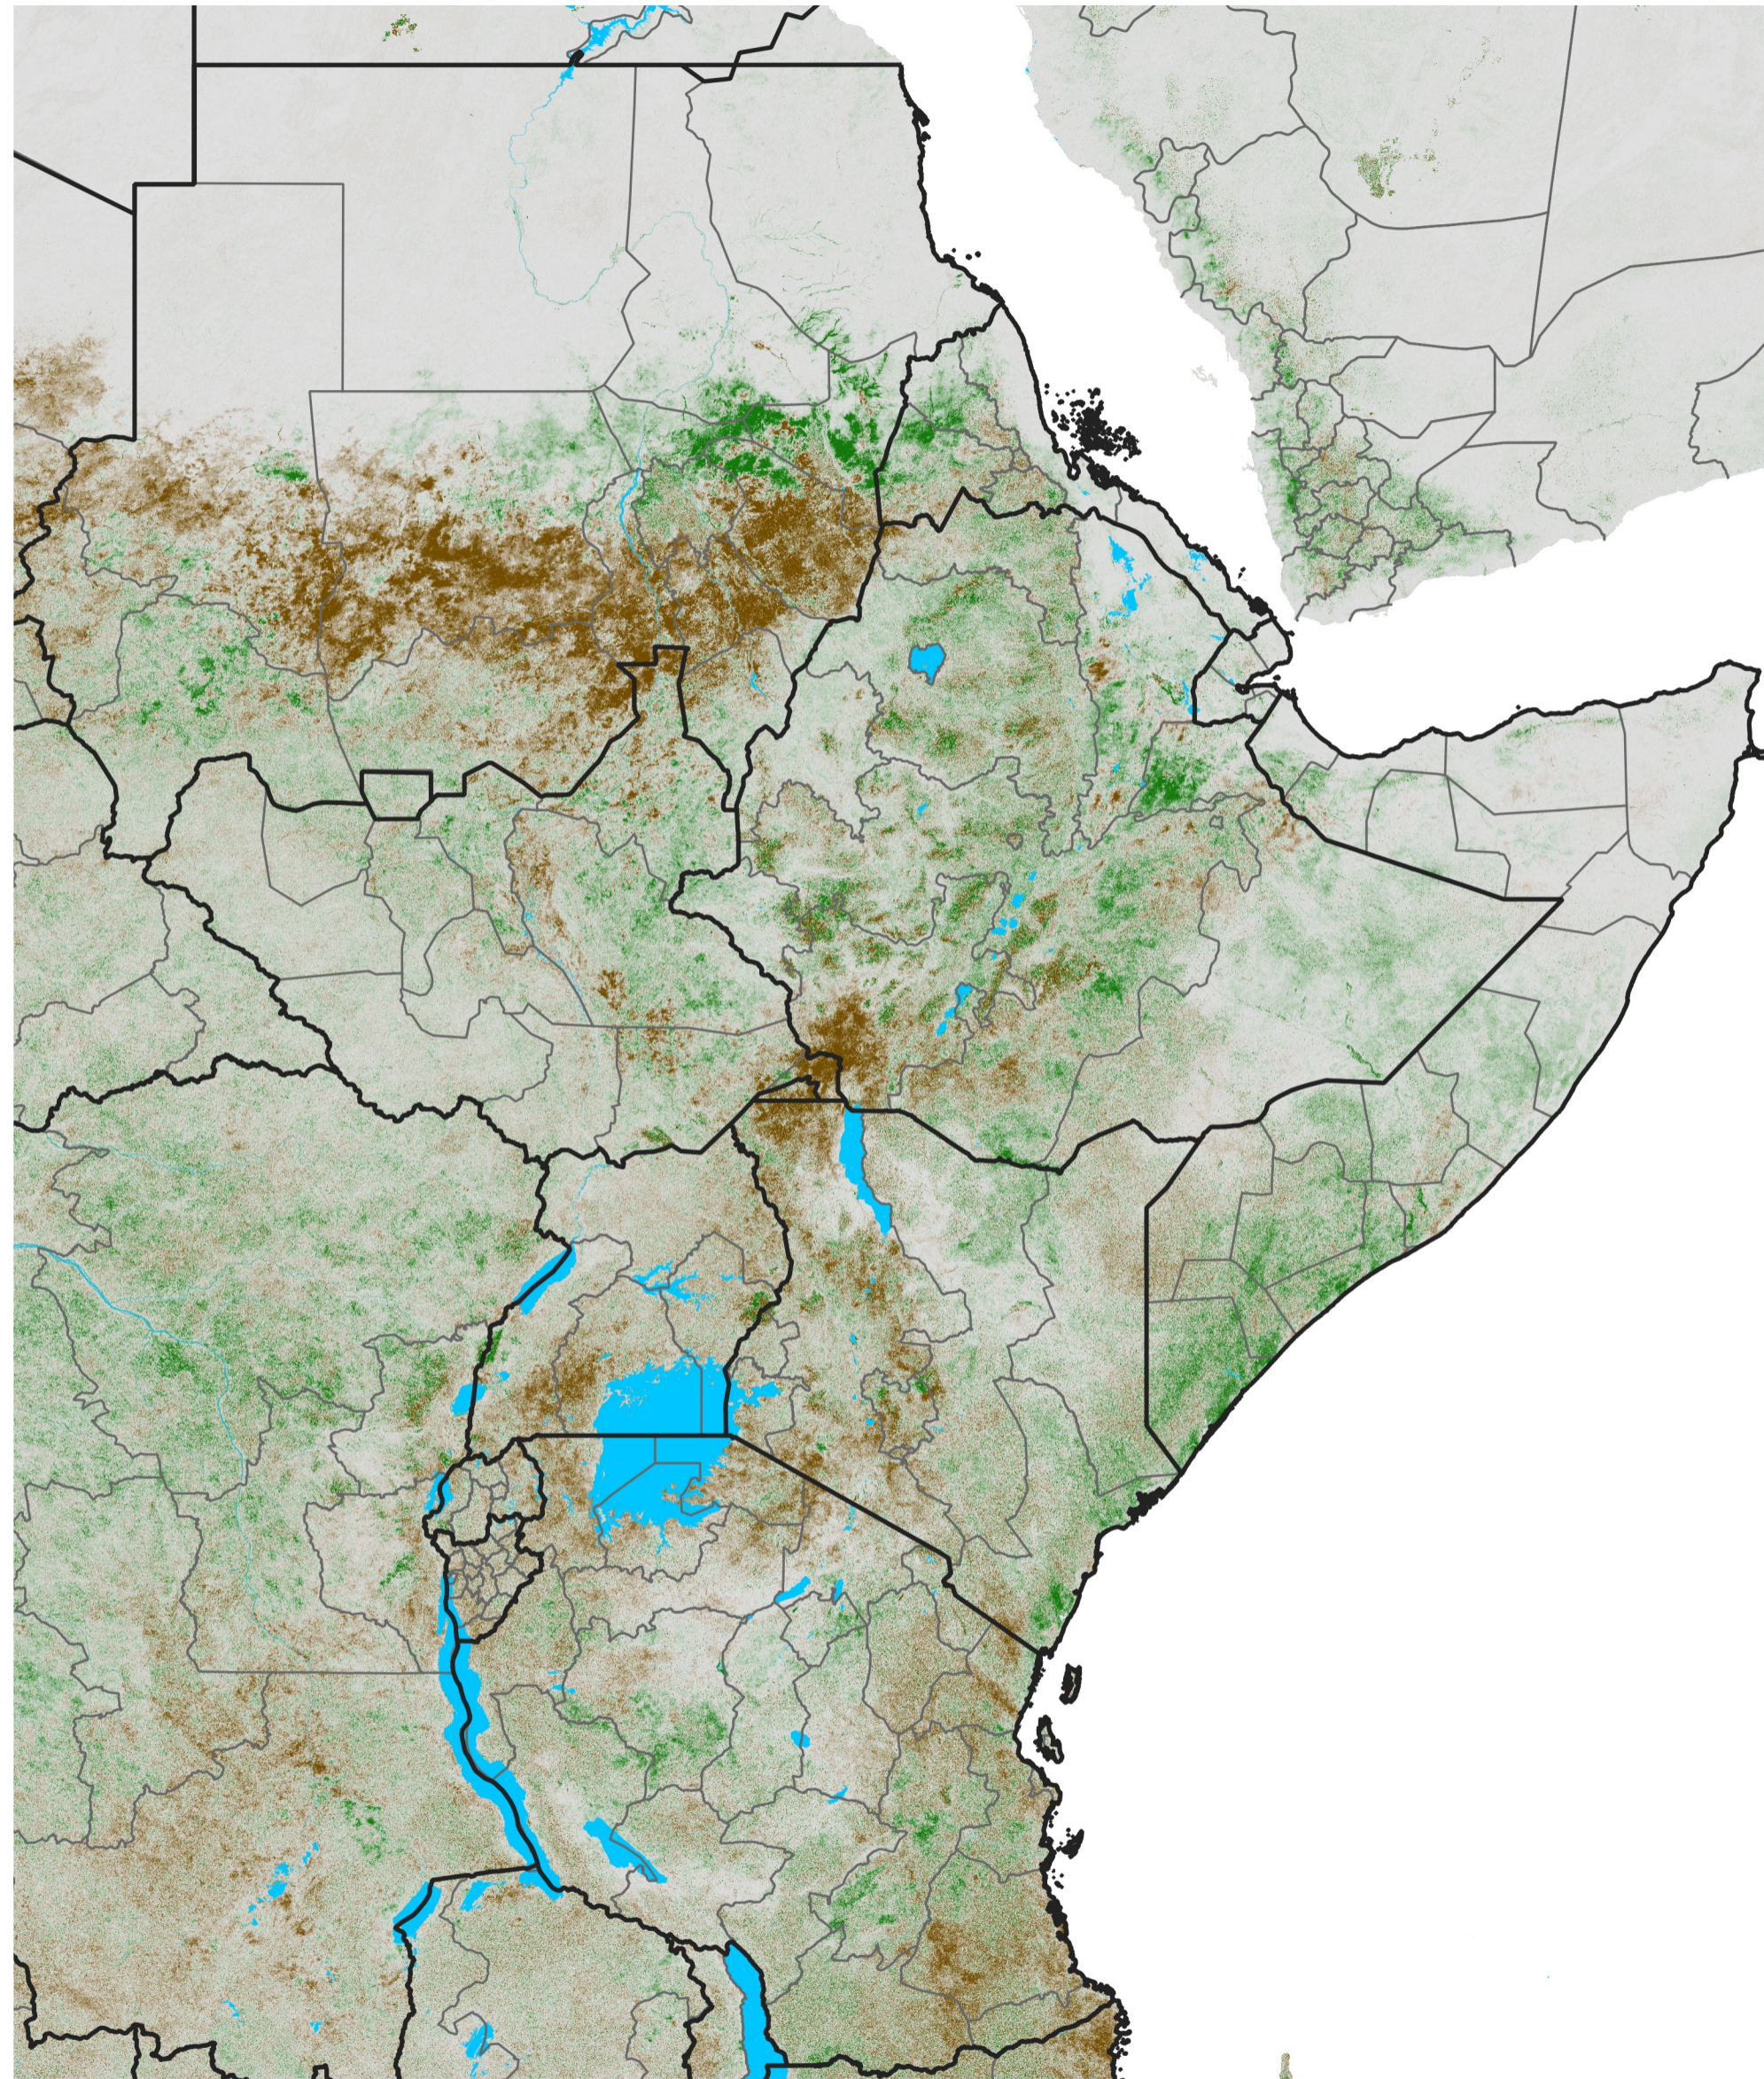

# East Africa NDVI Difference

2013 minus 2012

Period 48 / Aug 21 - 31, 2013

## NDVI Difference

< -0.3   -0.2   -0.1   -0.05   0.05   0.1   0.2   >0.3

Negative

No Difference

Positive