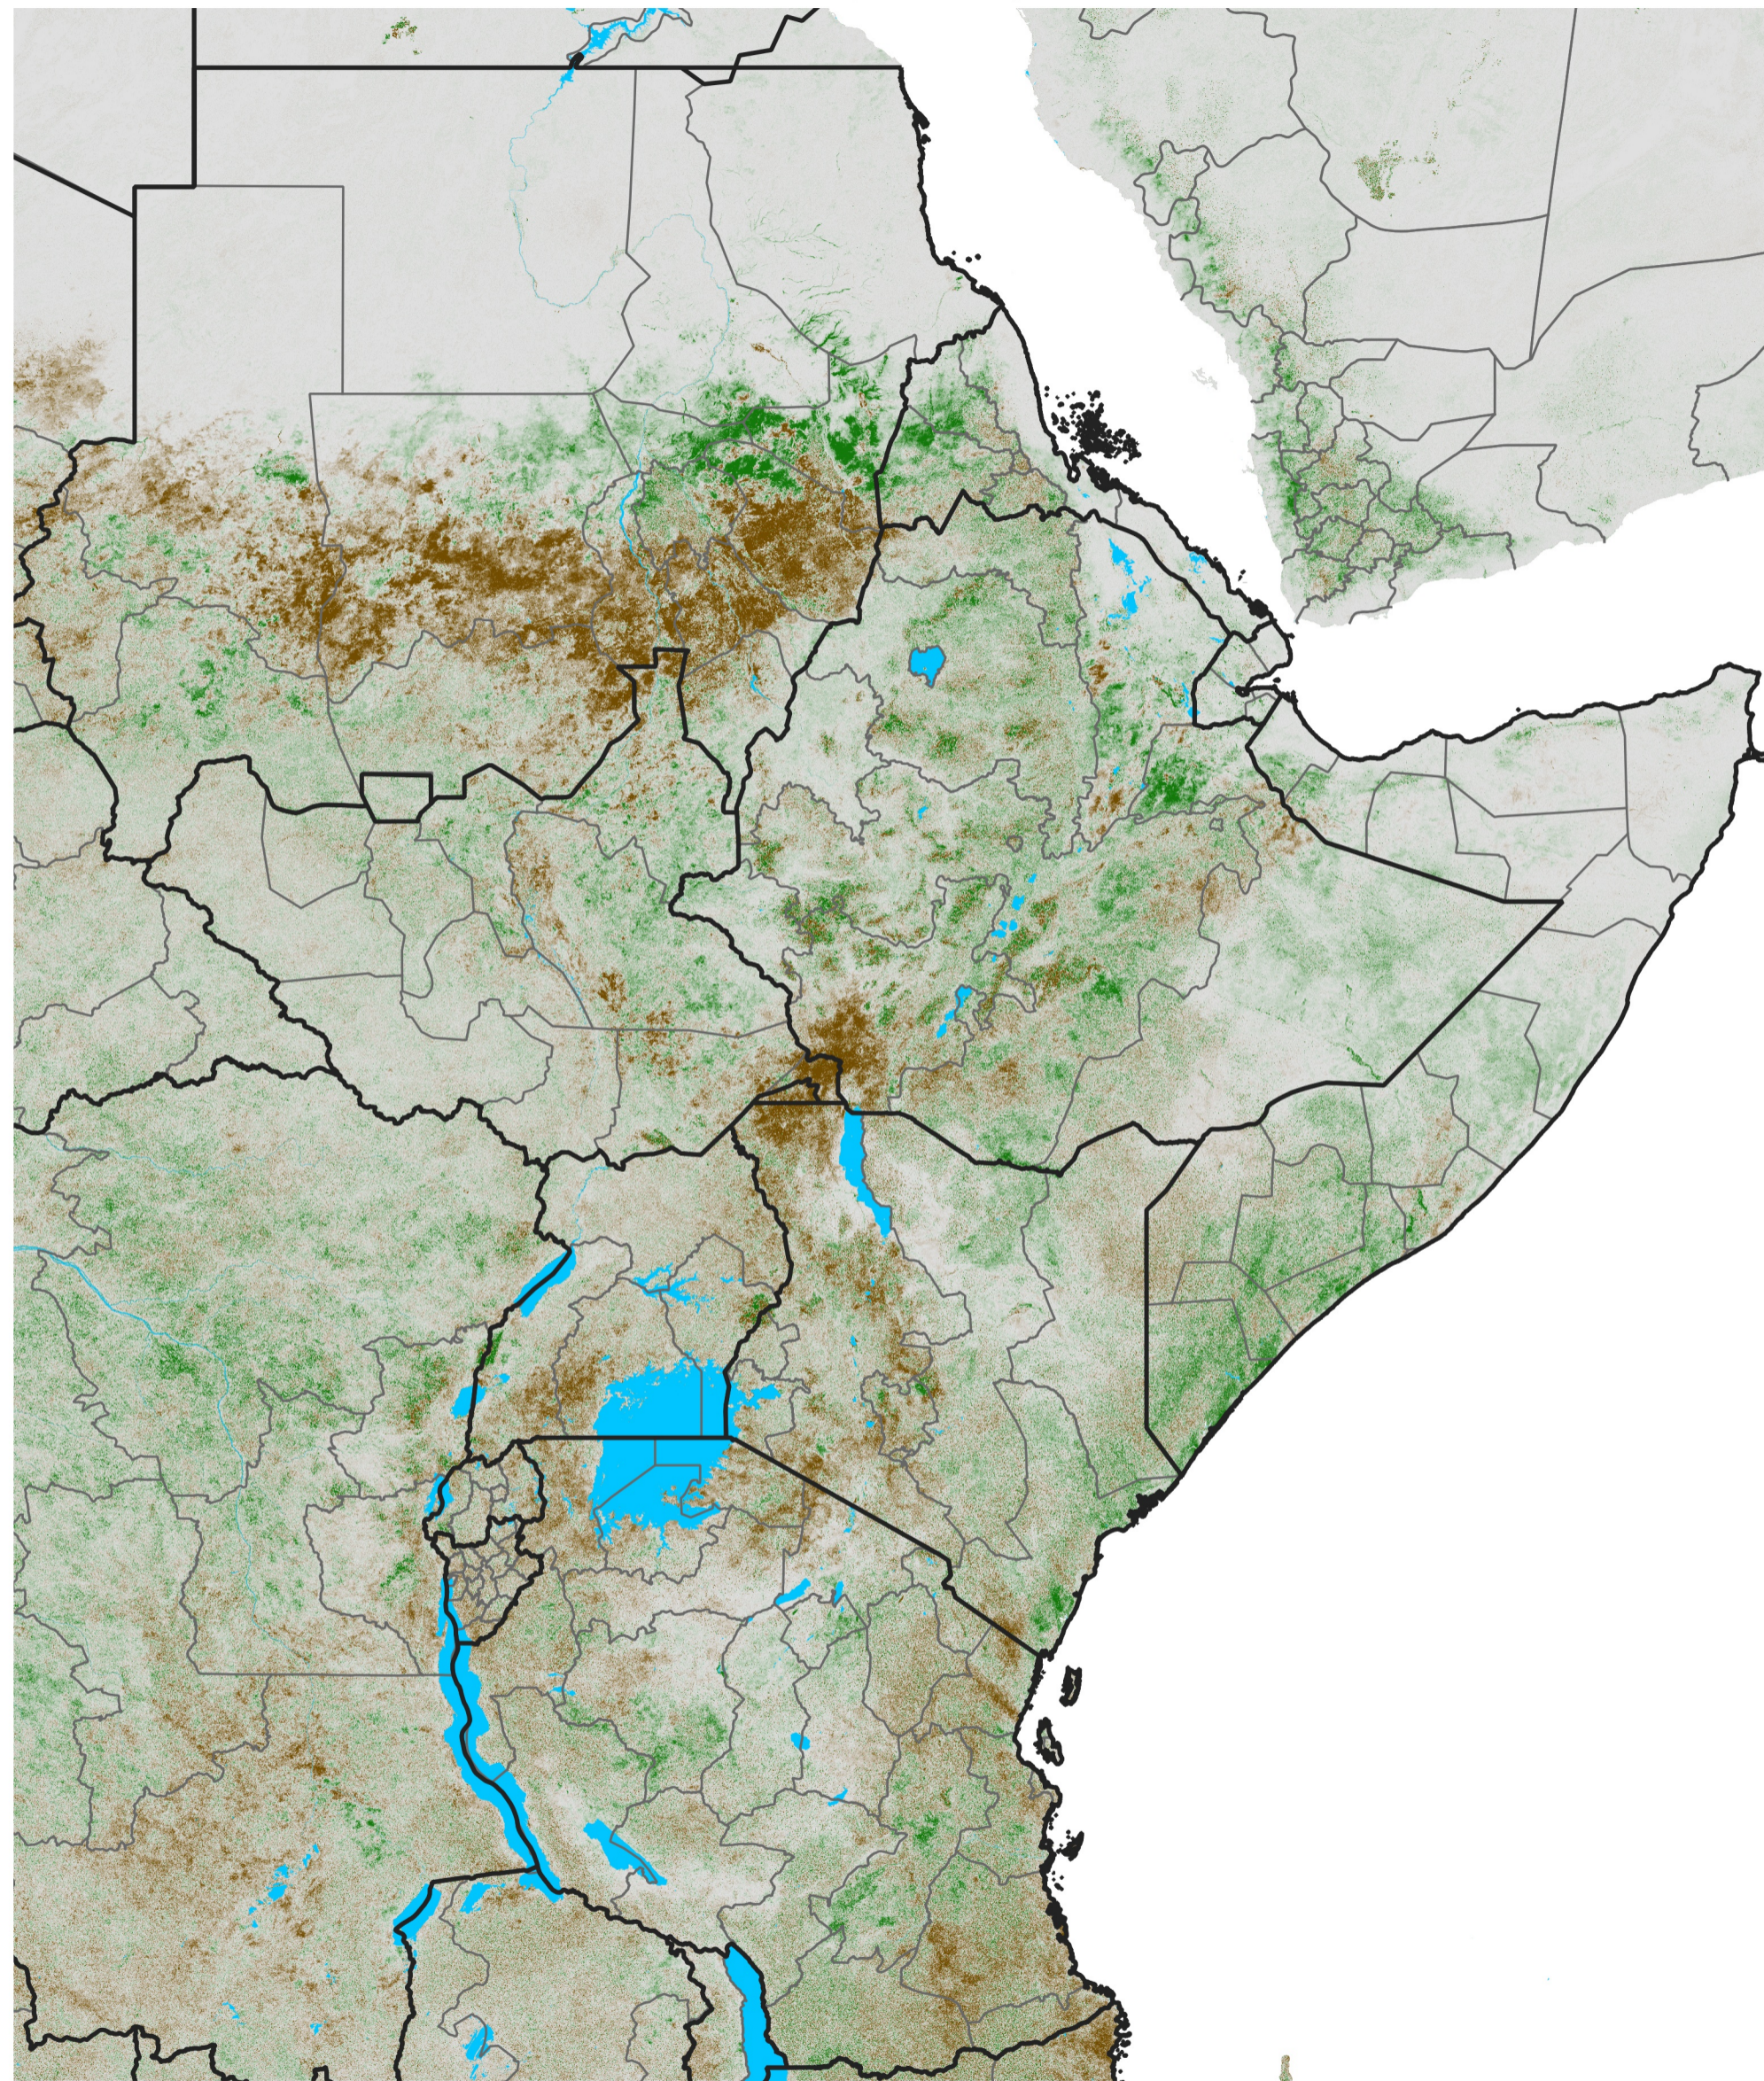

East Africa NDVI Difference

2013 minus 2012

Period 49 / Aug 26 - Sep 05, 2013

NDVI Difference

< -0.3 -0.2 -0.1 -0.05 0.05 0.1 0.2 >0.3

Negative

No Difference

Positive